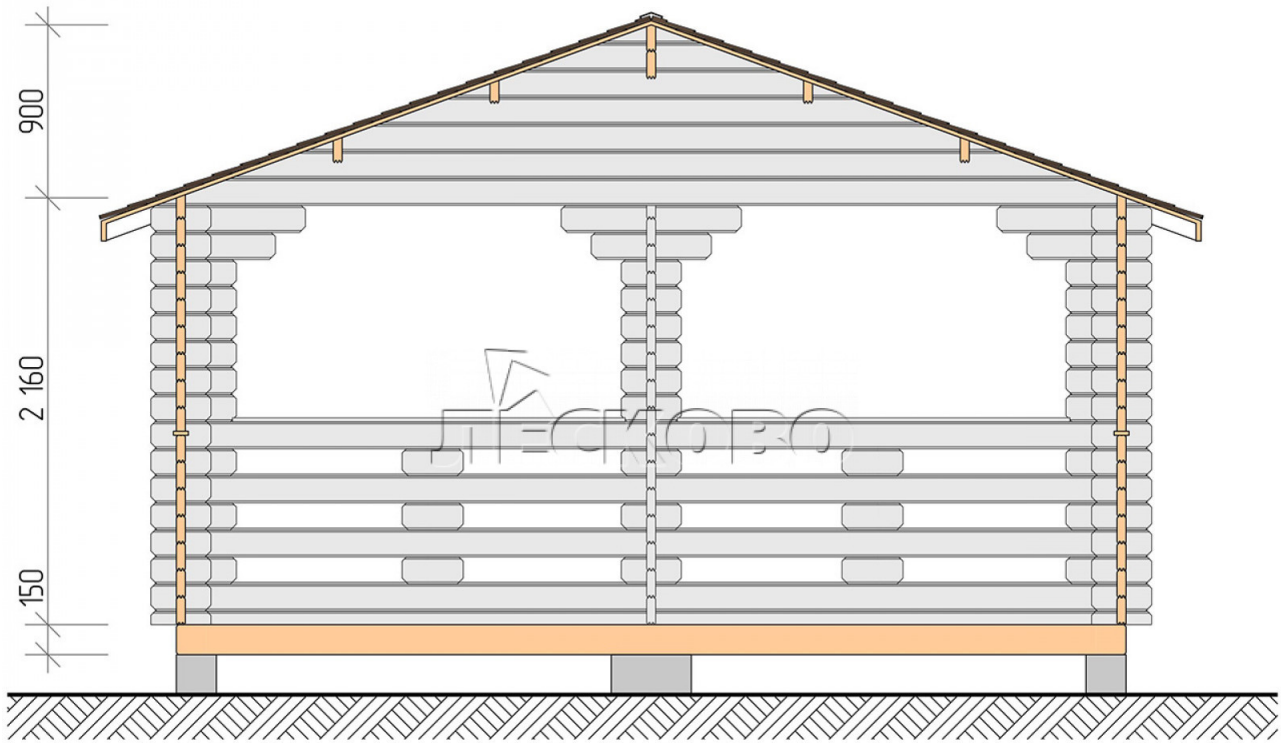

Gazebo "BS" series 5×5.5

Project Dimensions

5 × 5.5 / 24.5 m²

Цена

4,101 €

Timber

45 mm

65 mm
+ 930 €

Assembling a house kit

No assembly required

Assembly required
+ 1,025 €

Project planning

Разрез

House Kit

- Wall kit: mini-chamber drying chamber 44 × 145 mm with bowls for the project. The material of the

tree is spruce, pine (GOST 8486). Humidity 12-14%. The height of the walls is 2.16 m;

- Logs, lower harness: board 45 × 145 mm chamber drying 10-12%;
- Floors: floorboard 35 mm, chamber drying;
- Ceiling: imitation of a bar 20 × 135 mm, chamber drying;
- Platbands: dry planed board 20 × 100 mm;
- Roof: shingles;