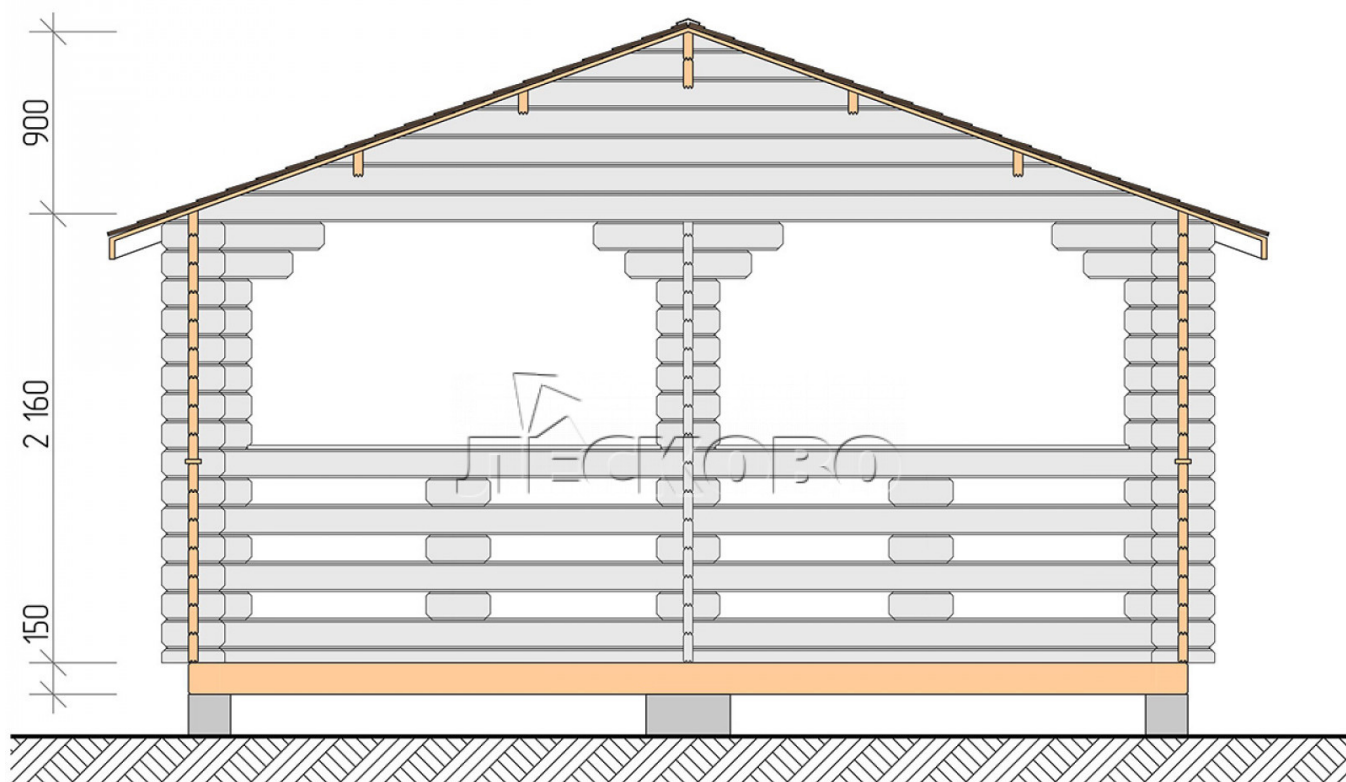

## Gazebo "BS" series 5×5.5

Project Dimensions

5 × 5.5 / 24.5 m<sup>2</sup>

Full house set

**3,112 €**

# Разрез

### House Kit

- Wall kit: mini-chamber drying chamber 44 × 145 mm with bowls for the project. The material of the tree is spruce, pine (GOST 8486). Humidity 12-14%. The height of the walls is 2.16 m;
- Logs, lower harness: board 45 × 145 mm chamber drying 10-12%;
- Floors: floorboard 35 mm, chamber drying;
- Ceiling: imitation of a bar 20 × 135 mm, chamber drying;
- Platbands: dry planed board 20 × 100 mm;
- Roof: shingles;