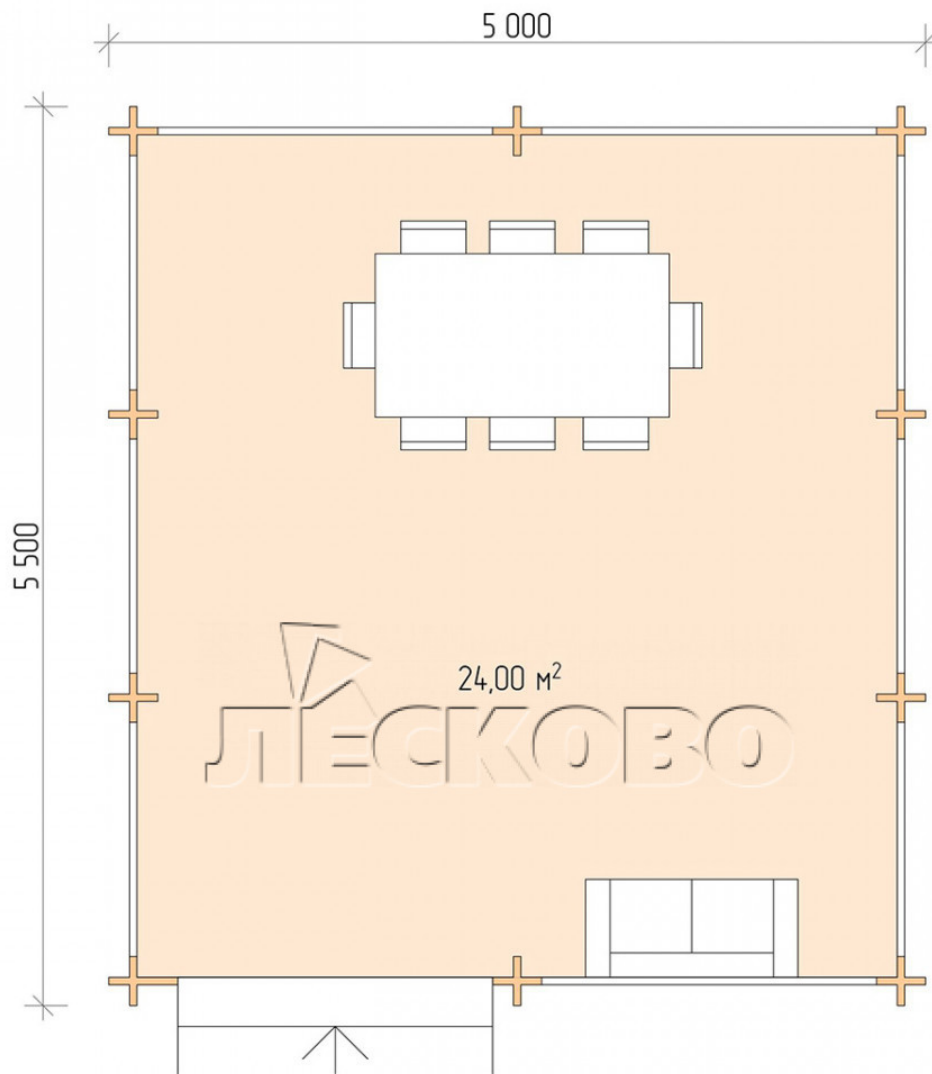

## Gazebo "BS" series 5×5.5

Project Dimensions

5 × 5.5 / 24.5 m<sup>2</sup>

Full house set

**3,112 €**

# Разрез

### House Kit

- Wall kit: mini-chamber drying chamber 44 × 145 mm with bowls for the project. The material of the tree is spruce, pine (GOST 8486). Humidity 12-14%. The height of the walls is 2.16 m;
- Logs, lower harness: board 45 × 145 mm chamber drying 10-12%;
- Floors: floorboard 35 mm, chamber drying;
- Ceiling: imitation of a bar 20 × 135 mm, chamber drying;
- Platbands: dry planed board 20 × 100 mm;
- Roof: shingles;