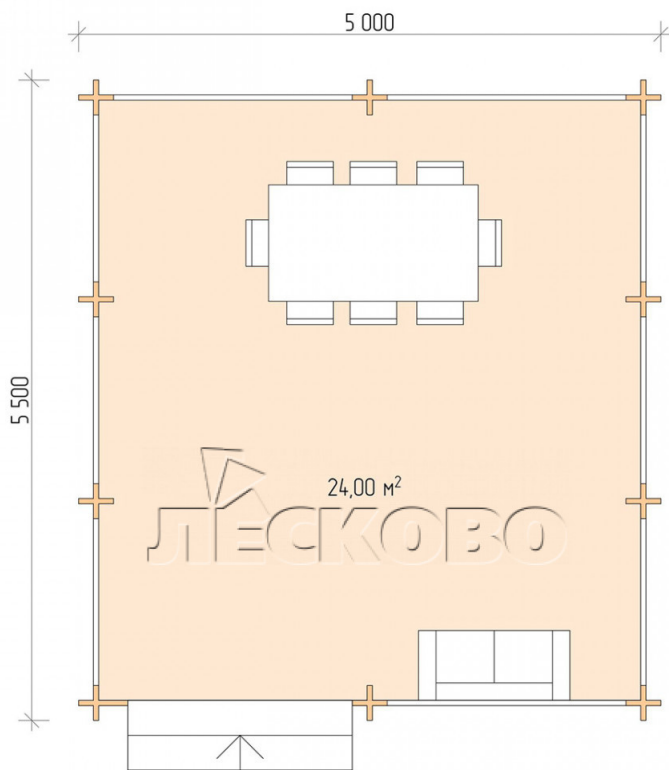

Gazebo "BS" series 5×5.5

Project Dimensions

5 × 5.5 / 24.5 m²

Цена

4,101 €

Timber

45 mm

65 mm
+ 930 €

Assembling a house kit

No assembly required

Assembly required
+ 1,025 €

Project planning

Разрез

House Kit

- Wall kit: mini-chamber drying chamber 44 × 145 mm with bowls for the project. The material of the

tree is spruce, pine (GOST 8486). Humidity 12-14%. The height of the walls is 2.16 m;

- Logs, lower harness: board 45 × 145 mm chamber drying 10-12%;
- Floors: floorboard 35 mm, chamber drying;
- Ceiling: imitation of a bar 20 × 135 mm, chamber drying;
- Platbands: dry planed board 20 × 100 mm;
- Roof: shingles;