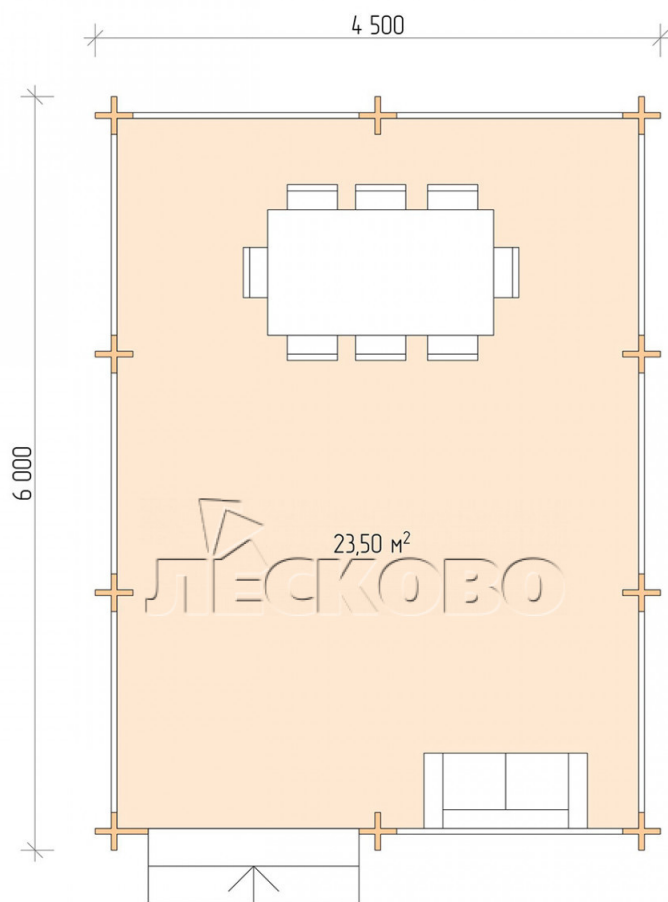

Gazebo "BS" series 4.5×6

Project Dimensions

4.5 × 6 / 24 m²

Цена

3,904 €

Timber

45 mm

65 mm
+ 831 €

Assembling a house kit

No assembly required

Assembly required
+ 976 €

Project planning

Разрез

House Kit

- Wall kit: mini-chamber drying chamber 44 × 145 mm with bowls for the project. The material of the

tree is spruce, pine (GOST 8486). Humidity 12-14%. The height of the walls is 2.16 m;

- Logs, lower harness: board 45 × 145 mm chamber drying 10-12%;
- Floors: floorboard 35 mm, chamber drying;
- Ceiling: imitation of a bar 20 × 135 mm, chamber drying;
- Platbands: dry planed board 20 × 100 mm;
- Roof: shingles;