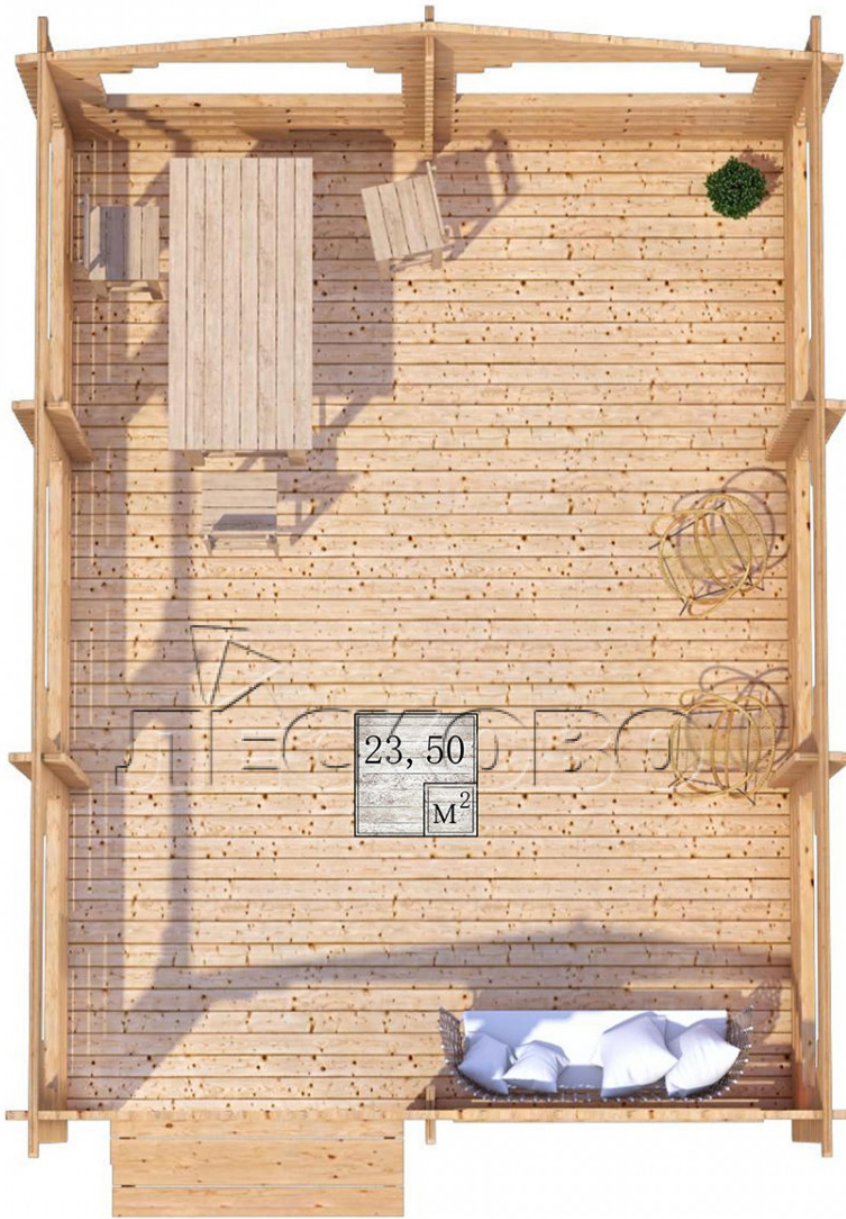

Gazebo "BS" series 4.5×6

Project Dimensions

4.5 × 6 / 24 m²

Full house set

2,965 €

Timber

45 MM

65 MM
+ 618 €

Project planning

4 500

6 000

Разрез

House Kit

- Wall kit: mini-chamber drying chamber 44 × 145 mm with bowls for the project. The material of the tree is spruce, pine (GOST 8486). Humidity 12-14%. The height of the walls is 2.16 m;
- Logs, lower harness: board 45 × 145 mm chamber drying 10-12%;
- Floors: floorboard 35 mm, chamber drying;
- Ceiling: imitation of a bar 20 × 135 mm, chamber drying;
- Platbands: dry planed board 20 × 100 mm;
- Roof: shingles;