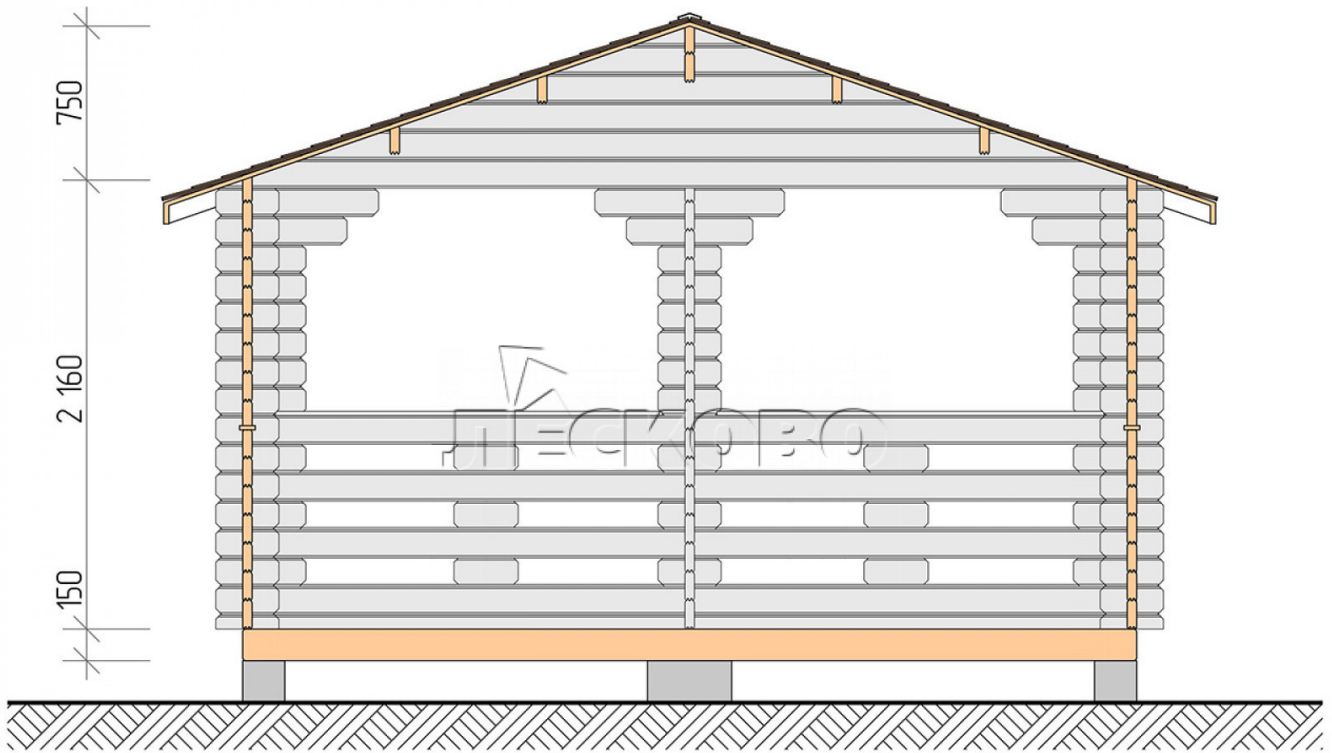

Gazebo "BS" series 4.5×6

Project Dimensions

4.5 × 6 / 24 m²

Full house set

2,965 €

Timber

45 MM

65 MM
+ 618 €

Project planning

4 500

6 000

Разрез

House Kit

- Wall kit: mini-chamber drying chamber 44 × 145 mm with bowls for the project. The material of the tree is spruce, pine (GOST 8486). Humidity 12-14%. The height of the walls is 2.16 m;
- Logs, lower harness: board 45 × 145 mm chamber drying 10-12%;
- Floors: floorboard 35 mm, chamber drying;
- Ceiling: imitation of a bar 20 × 135 mm, chamber drying;
- Platbands: dry planed board 20 × 100 mm;
- Roof: shingles;