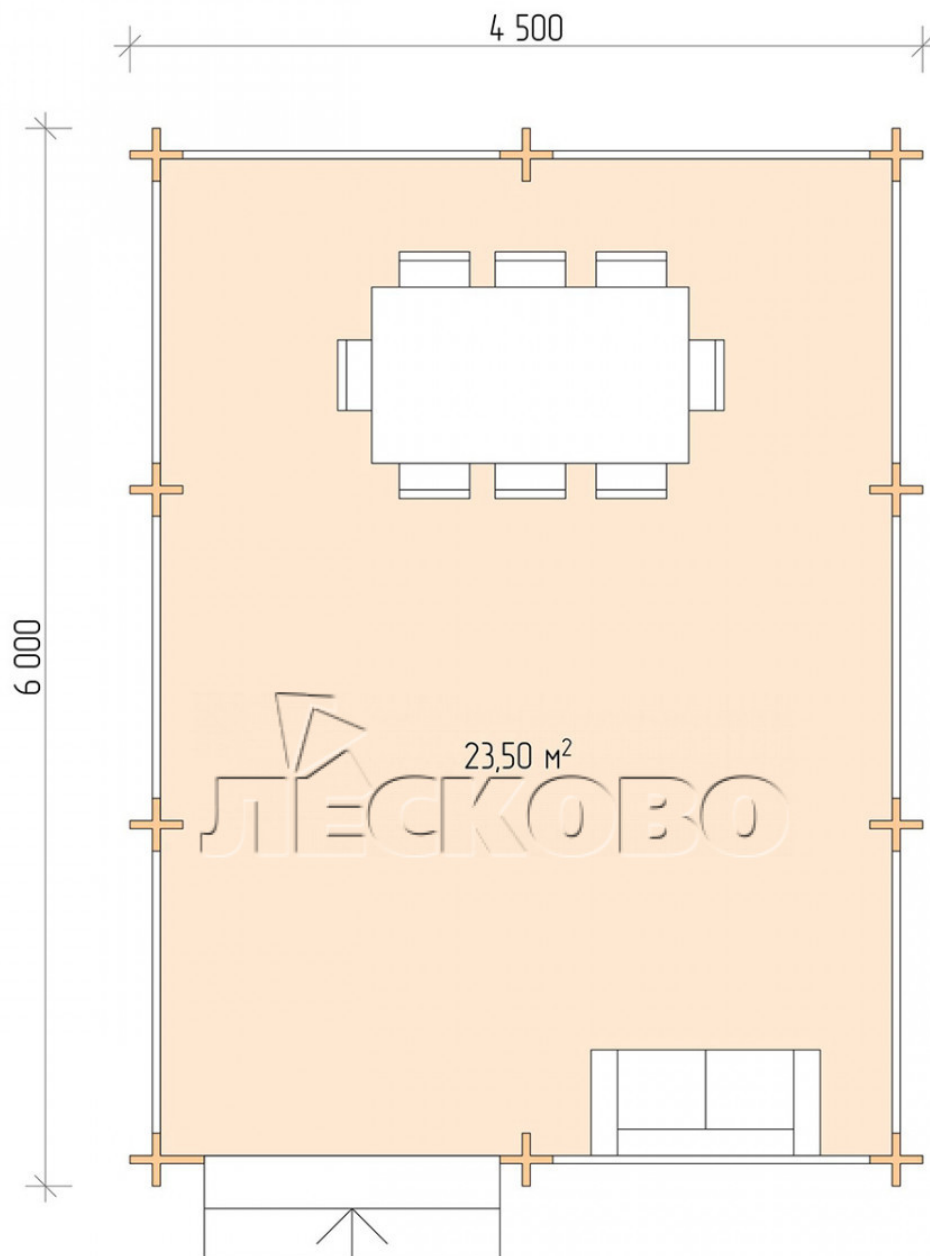

Gazebo "BS" series 4.5×6

Project Dimensions

4.5 × 6 / 24 m²

Full house set

2,965 €

Timber

45 MM

65 MM
+ 618 €

Project planning

4 500

6 000

Разрез

House Kit

- Wall kit: mini-chamber drying chamber 44 × 145 mm with bowls for the project. The material of the tree is spruce, pine (GOST 8486). Humidity 12-14%. The height of the walls is 2.16 m;
- Logs, lower harness: board 45 × 145 mm chamber drying 10-12%;
- Floors: floorboard 35 mm, chamber drying;
- Ceiling: imitation of a bar 20 × 135 mm, chamber drying;
- Platbands: dry planed board 20 × 100 mm;
- Roof: shingles;