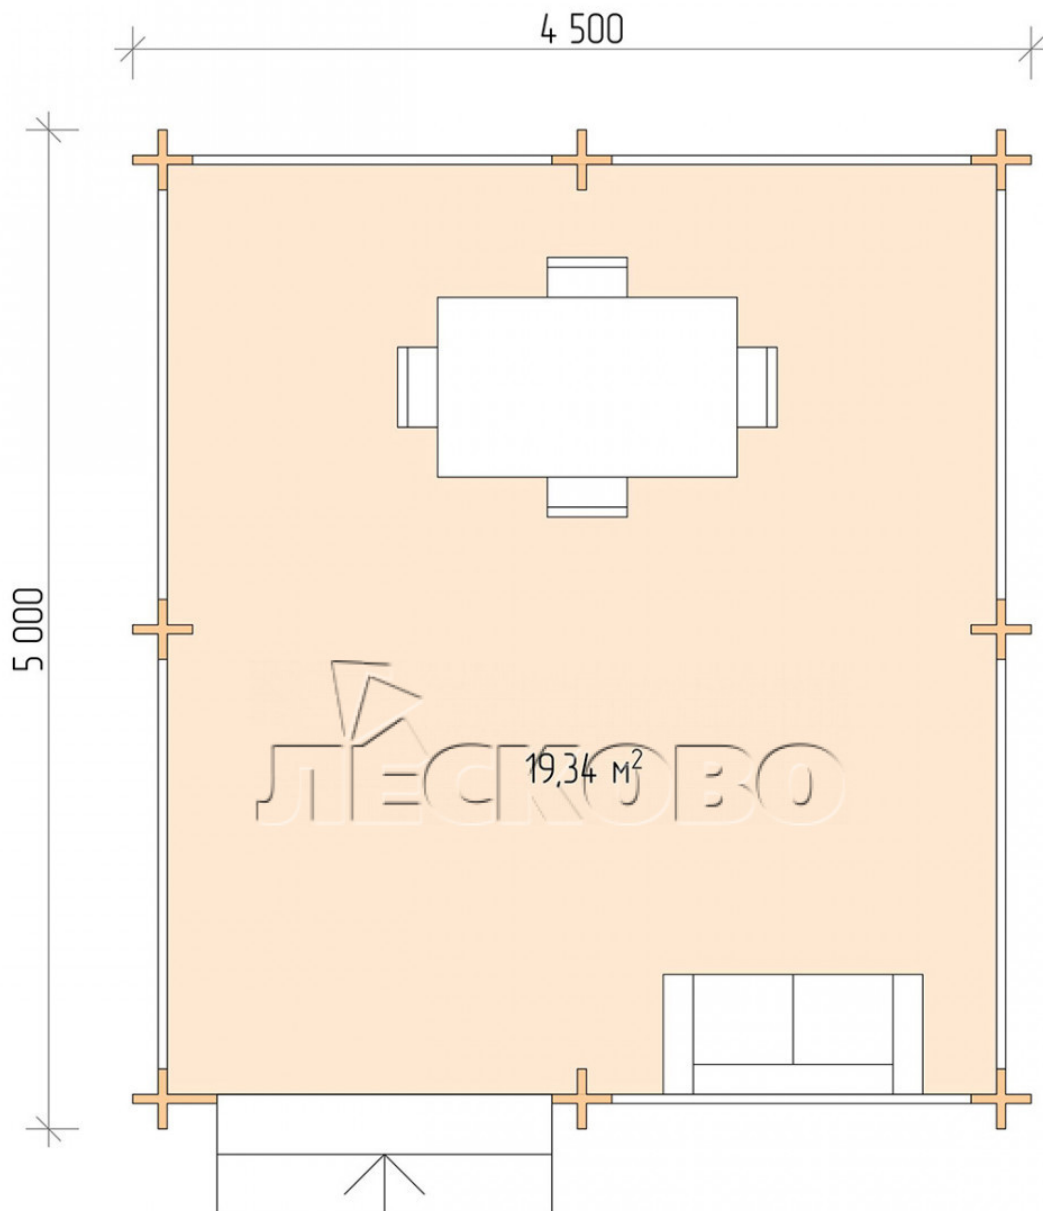

## Gazebo "BS" serie 4.5×5

Project Dimensions

4.5 × 5 / 19.8 m<sup>2</sup>

Full house set

**2,397 €**

# Разрез

### House Kit

- Wall kit: mini-chamber drying chamber 44 × 145 mm with bowls for the project. The material of the tree is spruce, pine (GOST 8486). Humidity 12-14%. The height of the walls is 2.16 m;
- Logs, lower harness: board 45 × 145 mm chamber drying 10-12%;
- Floors: floorboard 35 mm, chamber drying;
- Ceiling: imitation of a bar 20 × 135 mm, chamber drying;
- Platbands: dry planed board 20 × 100 mm;
- Roof: shingles;