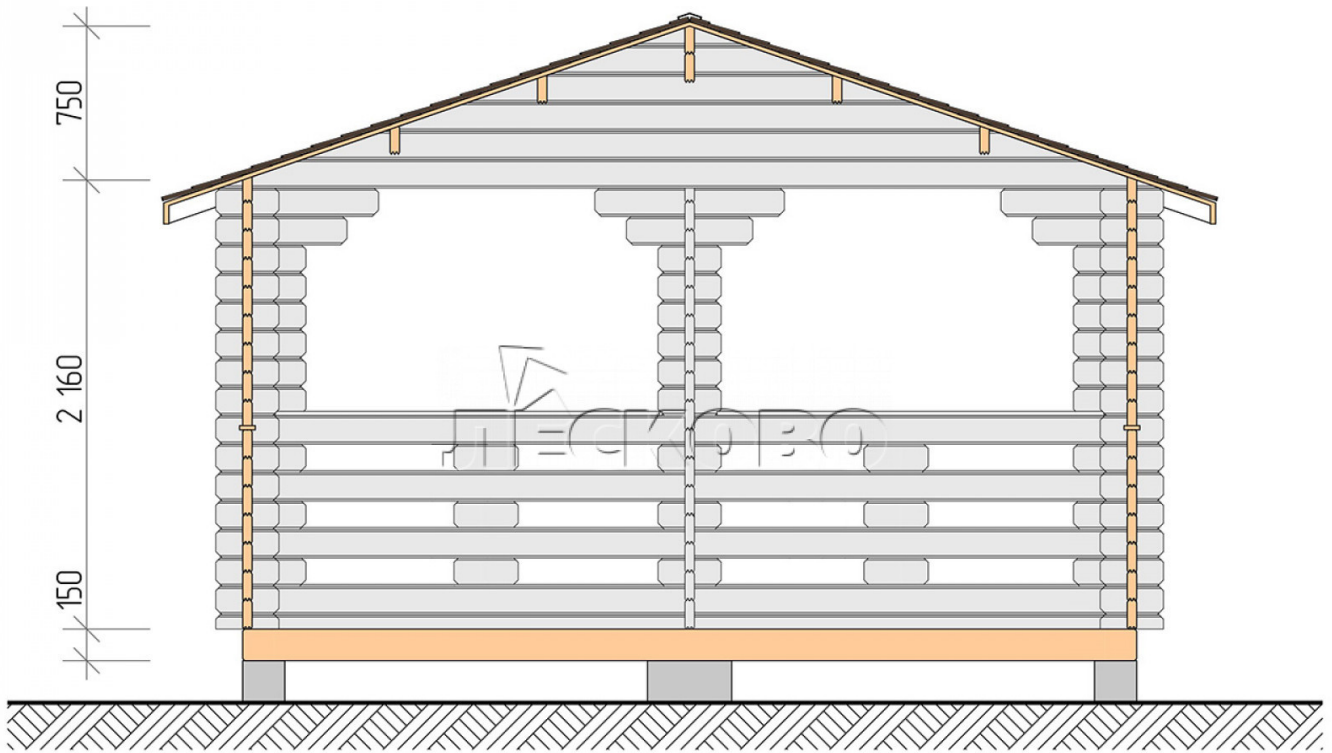

## Gazebo "BS" serie 4.5×5

Project Dimensions

4.5 × 5 / 19.8 m<sup>2</sup>

Full house set

**2,397 €**

# Разрез

### House Kit

- Wall kit: mini-chamber drying chamber 44 × 145 mm with bowls for the project. The material of the tree is spruce, pine (GOST 8486). Humidity 12-14%. The height of the walls is 2.16 m;
- Logs, lower harness: board 45 × 145 mm chamber drying 10-12%;
- Floors: floorboard 35 mm, chamber drying;
- Ceiling: imitation of a bar 20 × 135 mm, chamber drying;
- Platbands: dry planed board 20 × 100 mm;
- Roof: shingles;