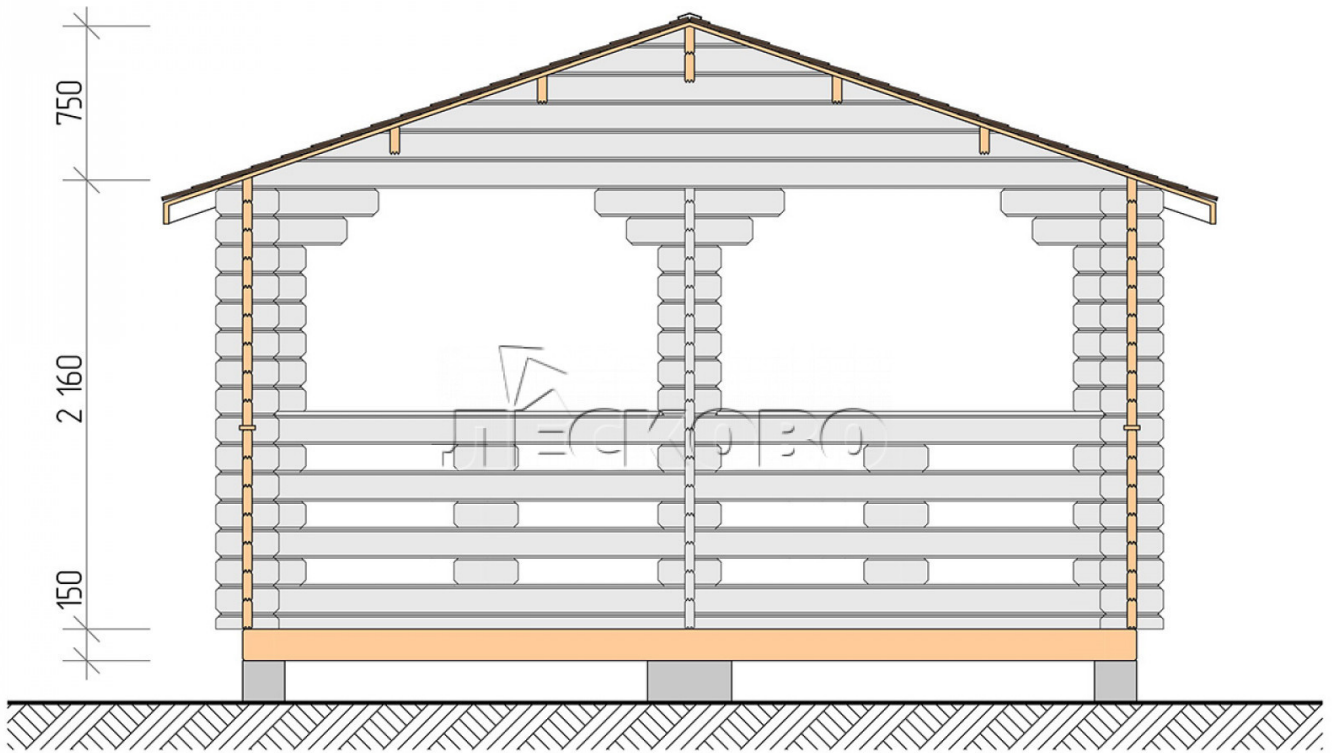

## Gazebo "BS" series 4.5×5.5

Project Dimensions

4.5 × 5.5 / 21.9 m<sup>2</sup>

Full house set

**2,762 €**

## Project planning

4 500

5 500

# Разрез

### House Kit

- Wall kit: mini-chamber drying chamber 44 × 145 mm with bowls for the project. The material of the tree is spruce, pine (GOST 8486). Humidity 12-14%. The height of the walls is 2.16 m;
- Logs, lower harness: board 45 × 145 mm chamber drying 10-12%;
- Floors: floorboard 35 mm, chamber drying;
- Ceiling: imitation of a bar 20 × 135 mm, chamber drying;
- Platbands: dry planed board 20 × 100 mm;
- Roof: shingles;