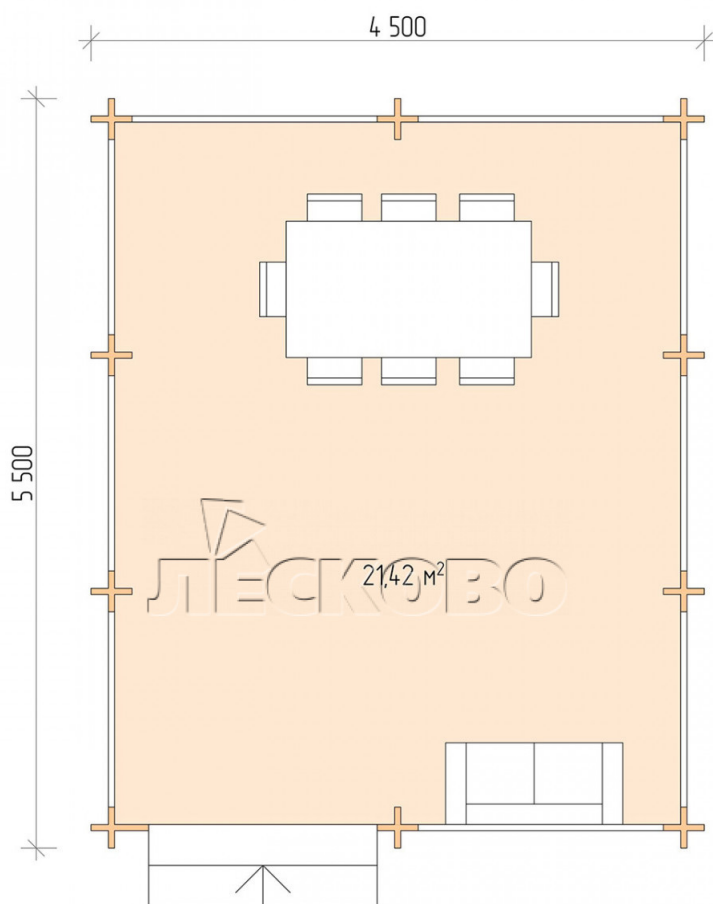

Gazebo "BS" series 4.5×5.5

Project Dimensions

4.5 × 5.5 / 21.9 m²

Цена

3,640 €

Timber

45 mm

65 mm
+ 814 €

Assembling a house kit

No assembly required

Assembly required
+ 910 €

Project planning

Разрез

House Kit

- Wall kit: mini-chamber drying chamber 44 × 145 mm with bowls for the project. The material of the

tree is spruce, pine (GOST 8486). Humidity 12-14%. The height of the walls is 2.16 m;

- Logs, lower harness: board 45 × 145 mm chamber drying 10-12%;
- Floors: floorboard 35 mm, chamber drying;
- Ceiling: imitation of a bar 20 × 135 mm, chamber drying;
- Platbands: dry planed board 20 × 100 mm;
- Roof: shingles;