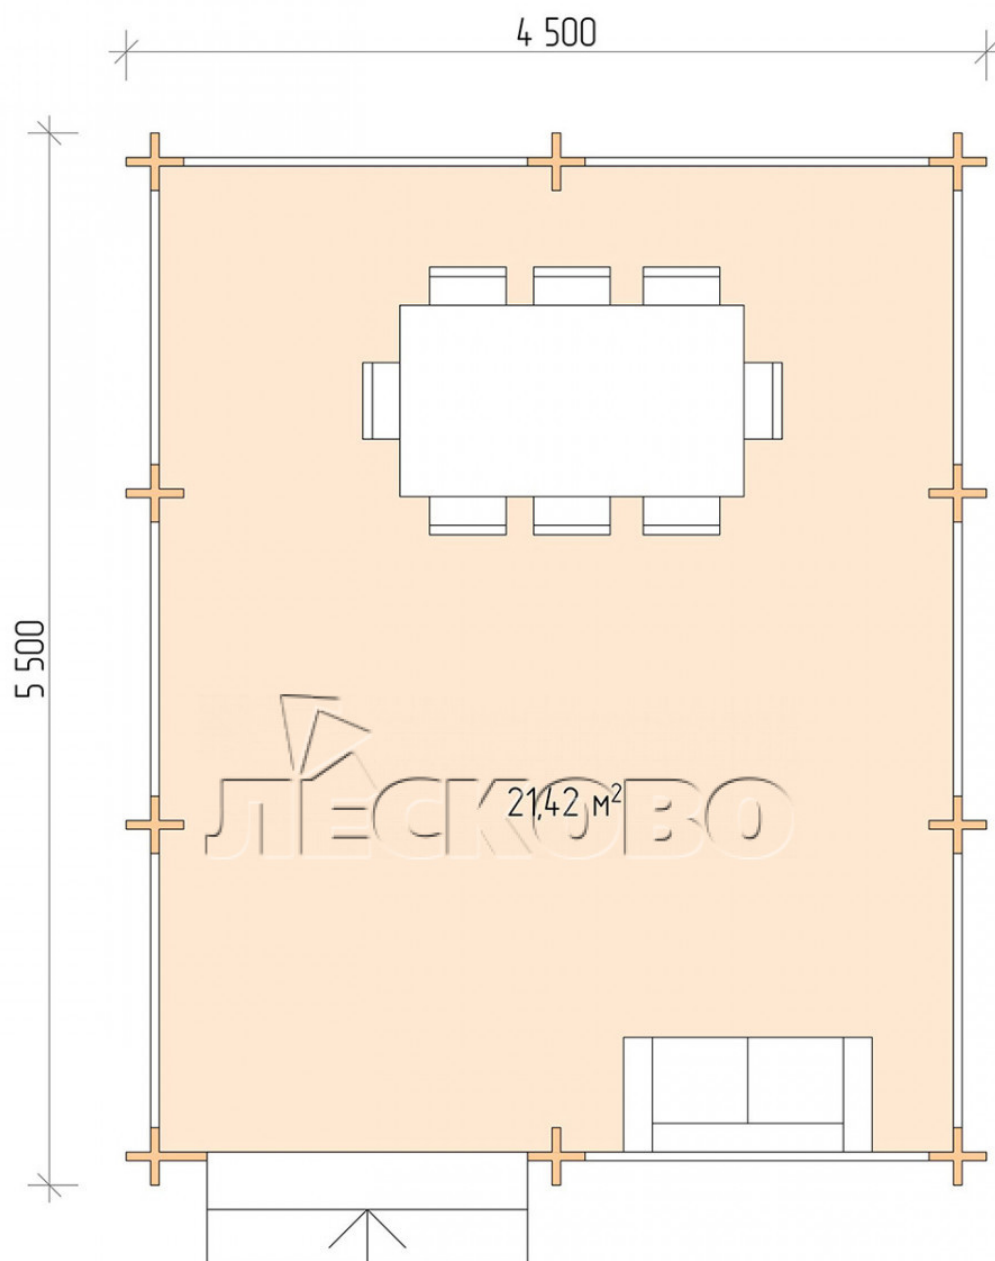

## Gazebo "BS" series 4.5×5.5

Project Dimensions

4.5 × 5.5 / 21.9 m<sup>2</sup>

Full house set

**2,762 €**

## Project planning

4 500

5 500

# Разрез

### House Kit

- Wall kit: mini-chamber drying chamber 44 × 145 mm with bowls for the project. The material of the tree is spruce, pine (GOST 8486). Humidity 12-14%. The height of the walls is 2.16 m;
- Logs, lower harness: board 45 × 145 mm chamber drying 10-12%;
- Floors: floorboard 35 mm, chamber drying;
- Ceiling: imitation of a bar 20 × 135 mm, chamber drying;
- Platbands: dry planed board 20 × 100 mm;
- Roof: shingles;