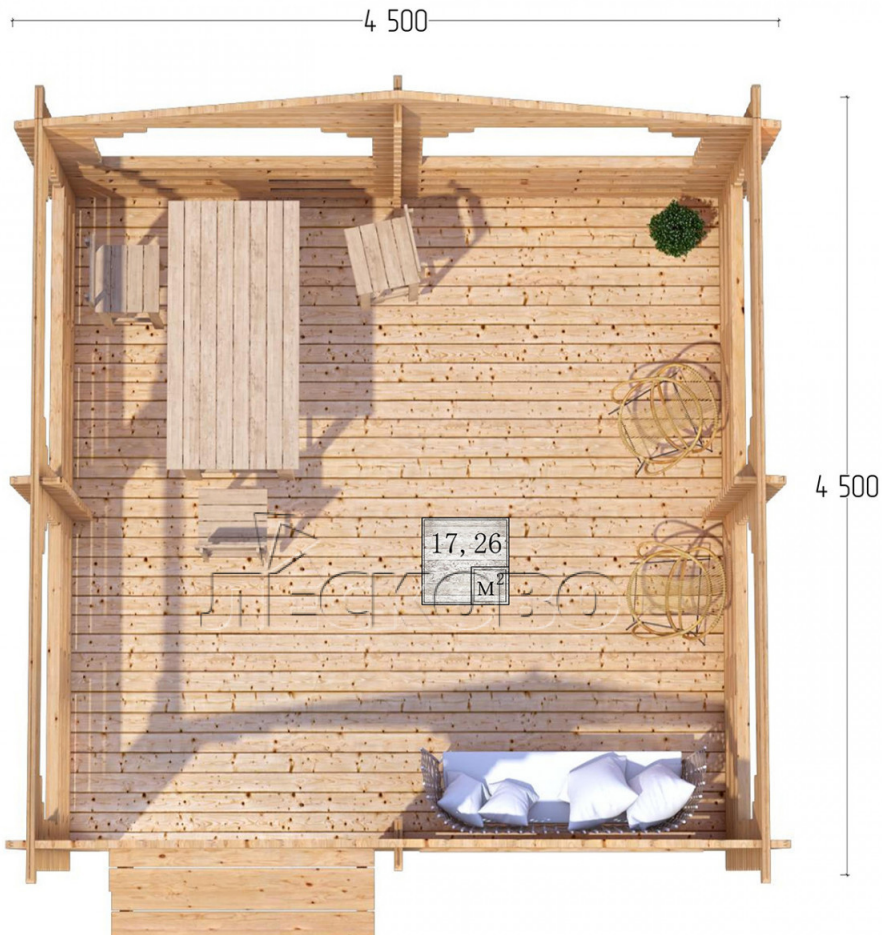

Project planning