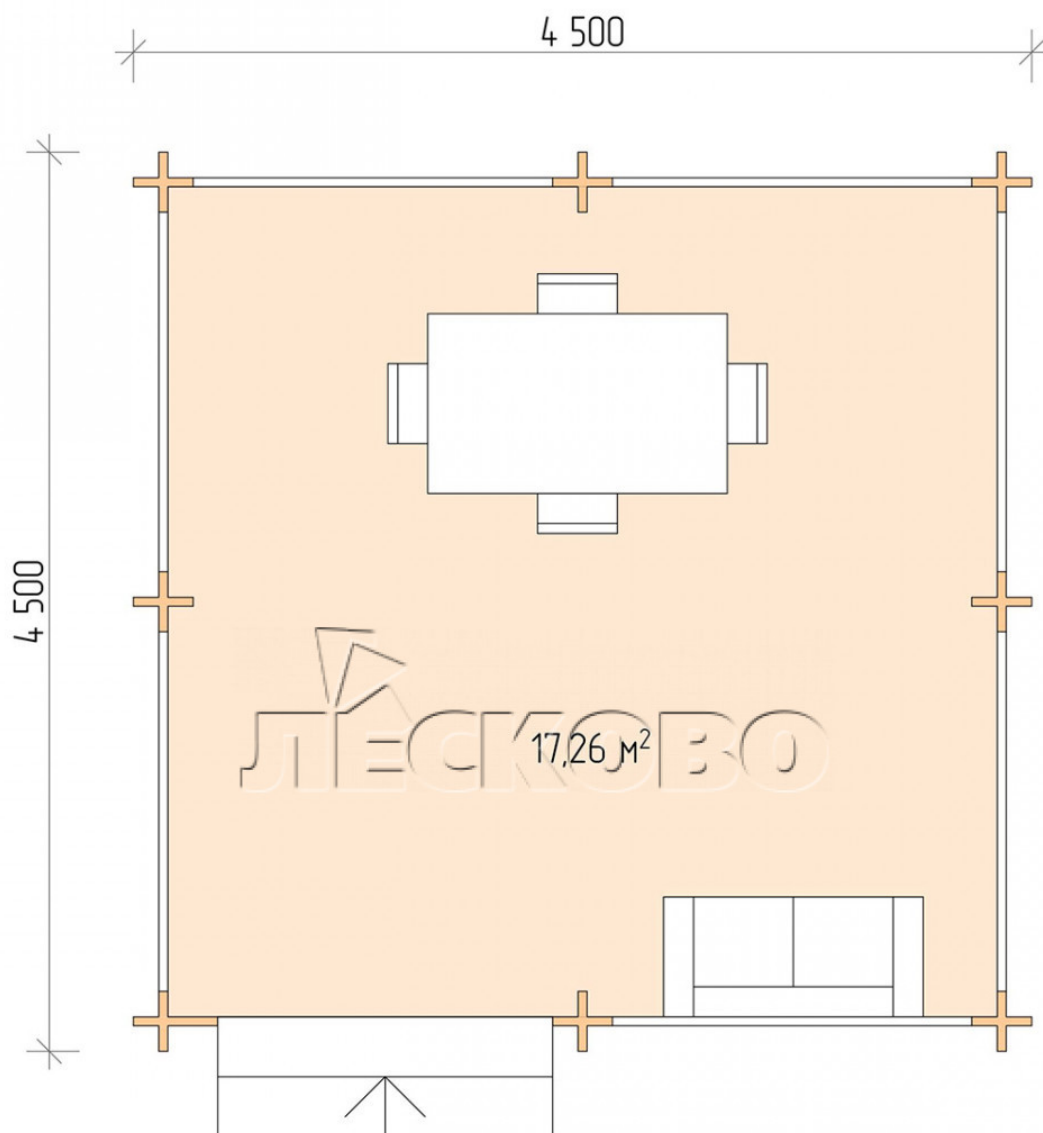

Gazebo "BS" series 4.5×4.5

Project Dimensions

4.5 × 4.5 / 17.7 m²

Full house set

2,253 €

Timber

45 mm

65 mm
+ 495 €

Project planning

4 500

4 500

17,26

M²

Разрез

House Kit

- Wall kit: mini-chamber drying chamber 44 × 145 mm with bowls for the project. The material of the tree is spruce, pine (GOST 8486). Humidity 12-14%. The height of the walls is 2.16 m;
- Logs, lower harness: board 45 × 145 mm chamber drying 10-12%;
- Floors: floorboard 35 mm, chamber drying;
- Ceiling: imitation of a bar 20 × 135 mm, chamber drying;
- Platbands: dry planed board 20 × 100 mm;
- Roof: shingles;

- Skirting board 35 mm.

+7 (4942) 499-770

156014, г. Кострома, ул. Базовая, д. 8