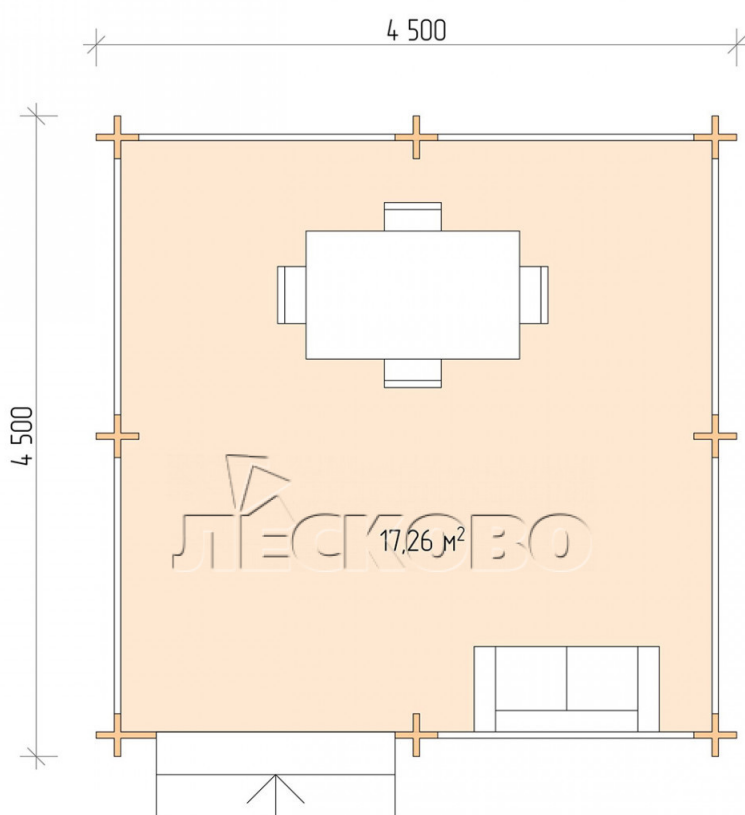

Разрез

House Kit

- Wall kit: mini-chamber drying chamber 44 × 145 mm with bowls for the project. The material of the