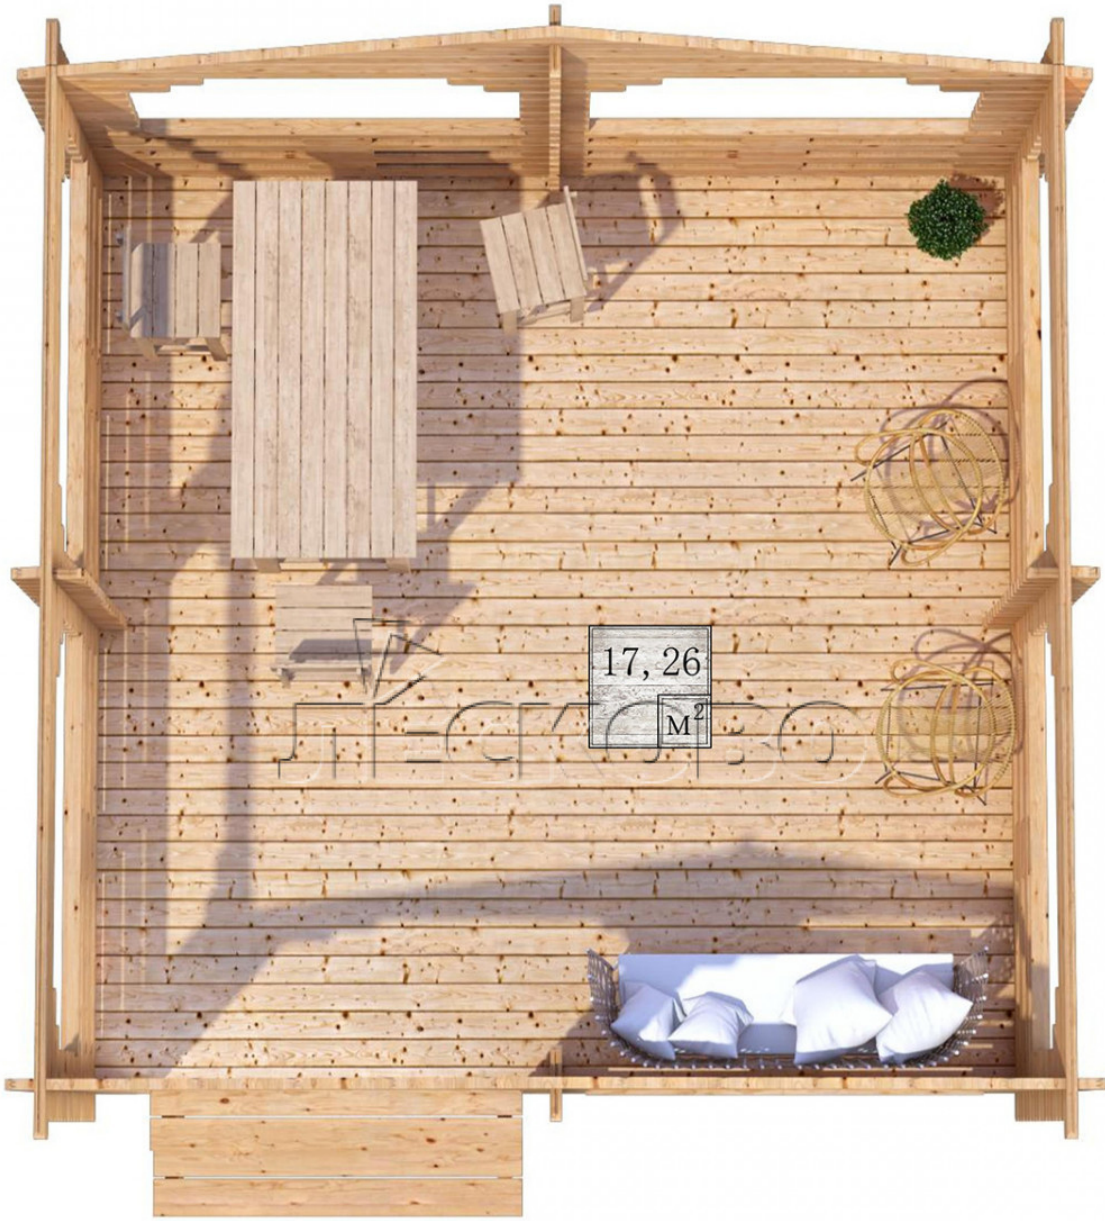

Gazebo "BS" series 4.5×4.5

Project Dimensions

4.5 × 4.5 / 17.7 m²

Full house set

2,253 €

Timber

45 mm

65 mm
+ 495 €

Project planning

4 500

4 500

17,26

M²

Разрез

House Kit

- Wall kit: mini-chamber drying chamber 44 × 145 mm with bowls for the project. The material of the tree is spruce, pine (GOST 8486). Humidity 12-14%. The height of the walls is 2.16 m;
- Logs, lower harness: board 45 × 145 mm chamber drying 10-12%;
- Floors: floorboard 35 mm, chamber drying;
- Ceiling: imitation of a bar 20 × 135 mm, chamber drying;
- Platbands: dry planed board 20 × 100 mm;
- Roof: shingles;