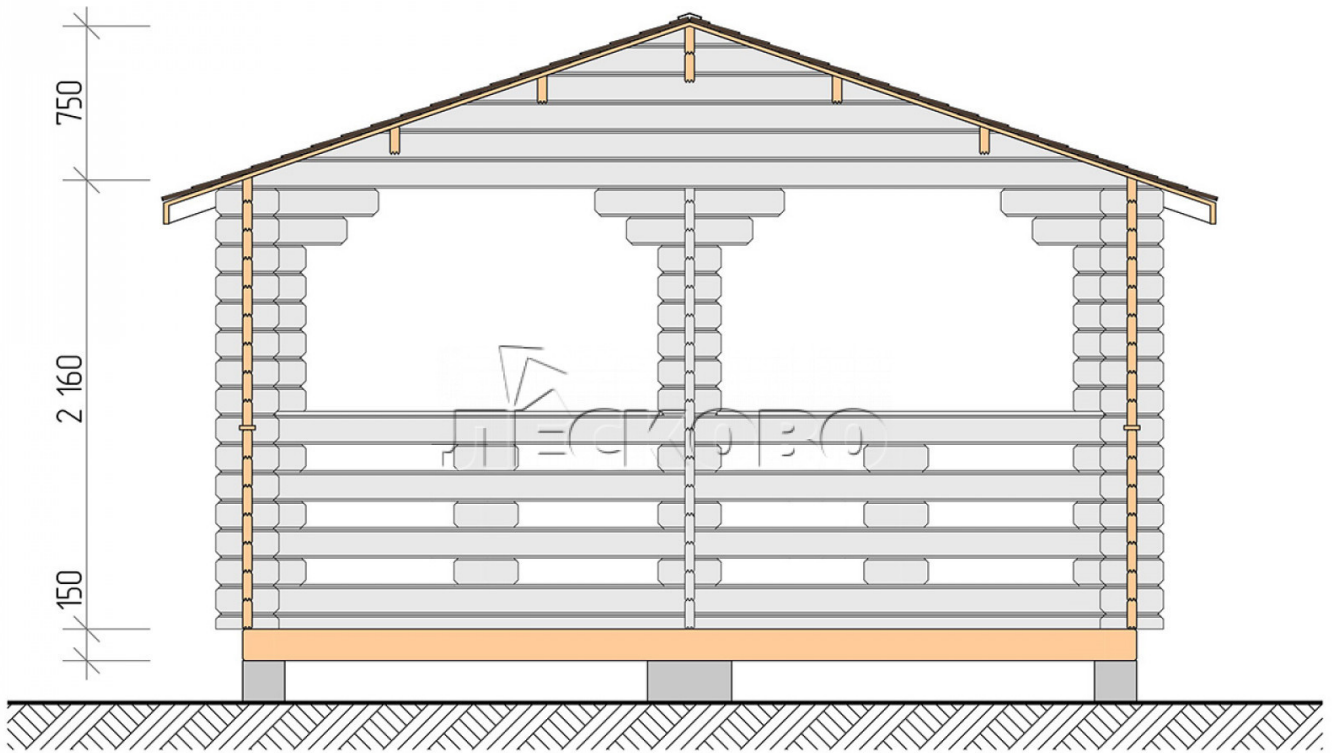

Gazebo "BS" series 4.5×4.5

Project Dimensions

4.5 × 4.5 / 17.7 m²

Full house set

2,253 €

Timber

45 mm

65 mm
+ 495 €

Project planning

4 500

4 500

17,26

M²

Разрез

House Kit

- Wall kit: mini-chamber drying chamber 44 × 145 mm with bowls for the project. The material of the tree is spruce, pine (GOST 8486). Humidity 12-14%. The height of the walls is 2.16 m;
- Logs, lower harness: board 45 × 145 mm chamber drying 10-12%;
- Floors: floorboard 35 mm, chamber drying;
- Ceiling: imitation of a bar 20 × 135 mm, chamber drying;
- Platbands: dry planed board 20 × 100 mm;
- Roof: shingles;