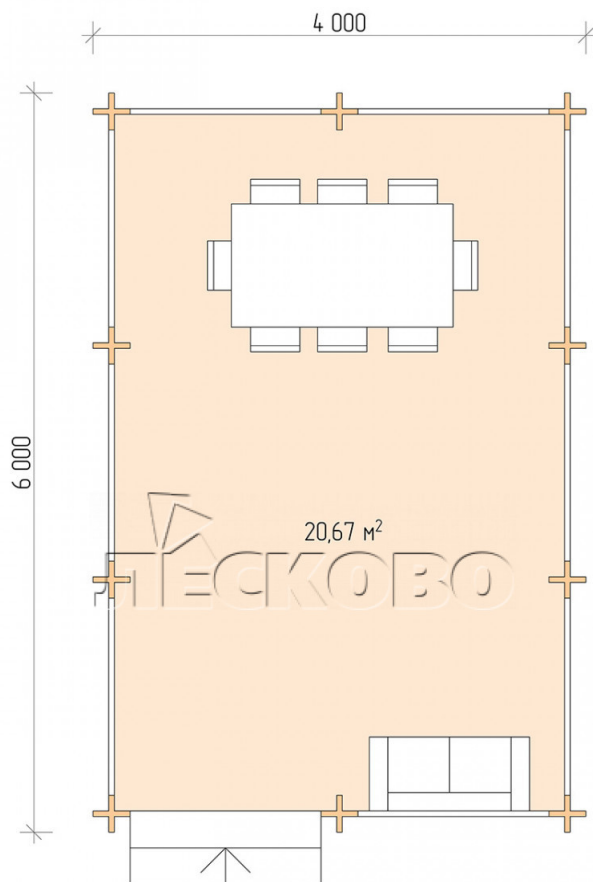

Gazebo "BS" series 4×6

Project Dimensions

4 × 6 / 21.1 m²

Цена

3,600 €

Timber

45 mm

65 mm
+ 806 €

Assembling a house kit

No assembly required

Assembly required
+ 900 €

Project planning

Разрез

House Kit

- Wall kit: mini-chamber drying chamber 44 × 145 mm with bowls for the project. The material of the

tree is spruce, pine (GOST 8486). Humidity 12-14%. The height of the walls is 2.16 m;

- Logs, lower harness: board 45 × 145 mm chamber drying 10-12%;
- Floors: floorboard 35 mm, chamber drying;
- Ceiling: imitation of a bar 20 × 135 mm, chamber drying;
- Platbands: dry planed board 20 × 100 mm;
- Roof: shingles;