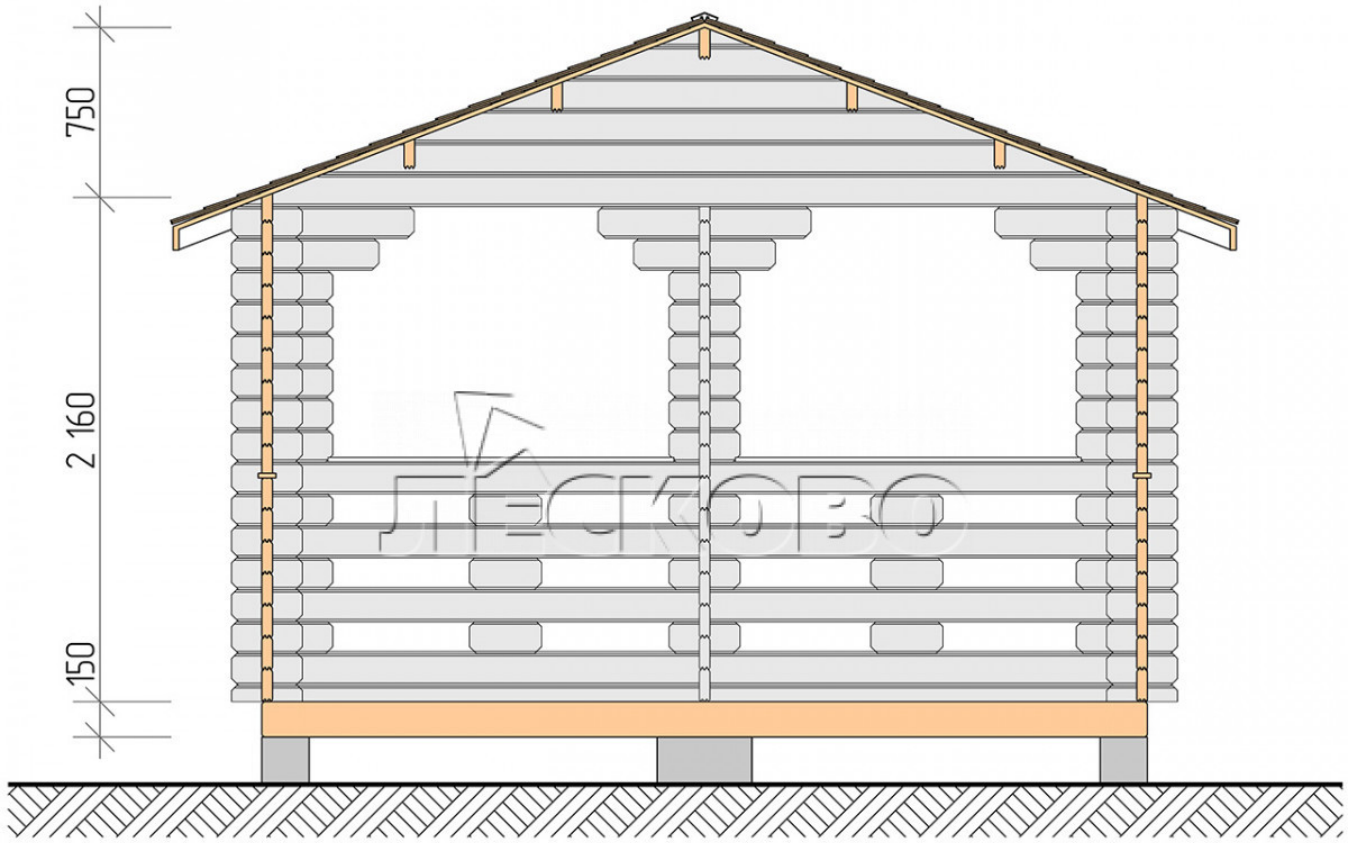

Gazebo "BS" series 4×6

Project Dimensions

4 × 6 / 21.1 m²

Full house set

2,694 €

Timber

45 mm

65 mm
+ 590 €

Project planning

4 000

6 000

Разрез

House Kit

- Wall kit: mini-chamber drying chamber 44×145 mm with bowls for the project. The material of the tree is spruce, pine (GOST 8486). Humidity 12-14%. The height of the walls is 2.16 m;
- Logs, lower harness: board 45×145 mm chamber drying 10-12%;
- Floors: floorboard 35 mm, chamber drying;
- Ceiling: imitation of a bar 20×135 mm, chamber drying;
- Platbands: dry planed board 20×100 mm;
- Roof: shingles;