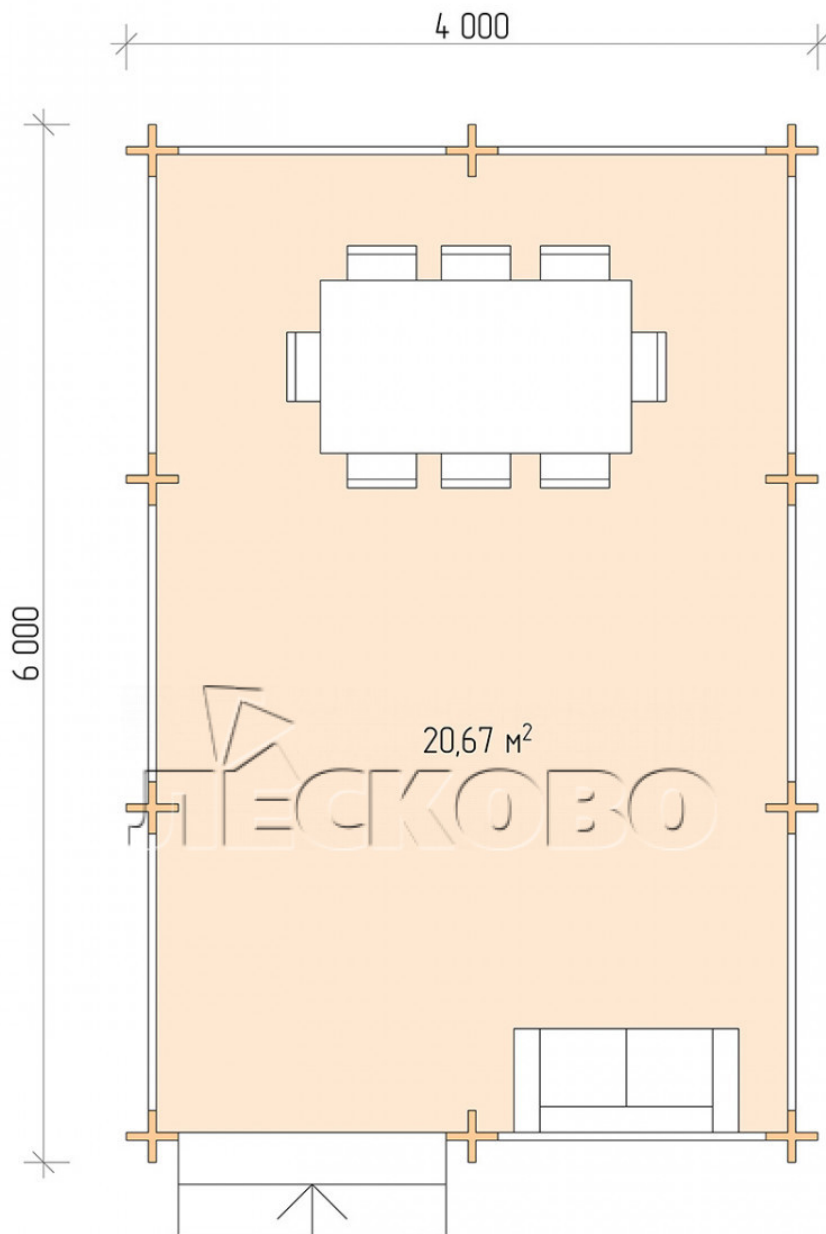

Gazebo "BS" series 4×6

Project Dimensions

4 × 6 / 21.1 m²

Full house set

2,694 €

Timber

45 mm

65 mm
+ 590 €

Project planning

4 000

6 000

Разрез

House Kit

- Wall kit: mini-chamber drying chamber 44×145 mm with bowls for the project. The material of the tree is spruce, pine (GOST 8486). Humidity 12-14%. The height of the walls is 2.16 m;
- Logs, lower harness: board 45×145 mm chamber drying 10-12%;
- Floors: floorboard 35 mm, chamber drying;
- Ceiling: imitation of a bar 20×135 mm, chamber drying;
- Platbands: dry planed board 20×100 mm;
- Roof: shingles;