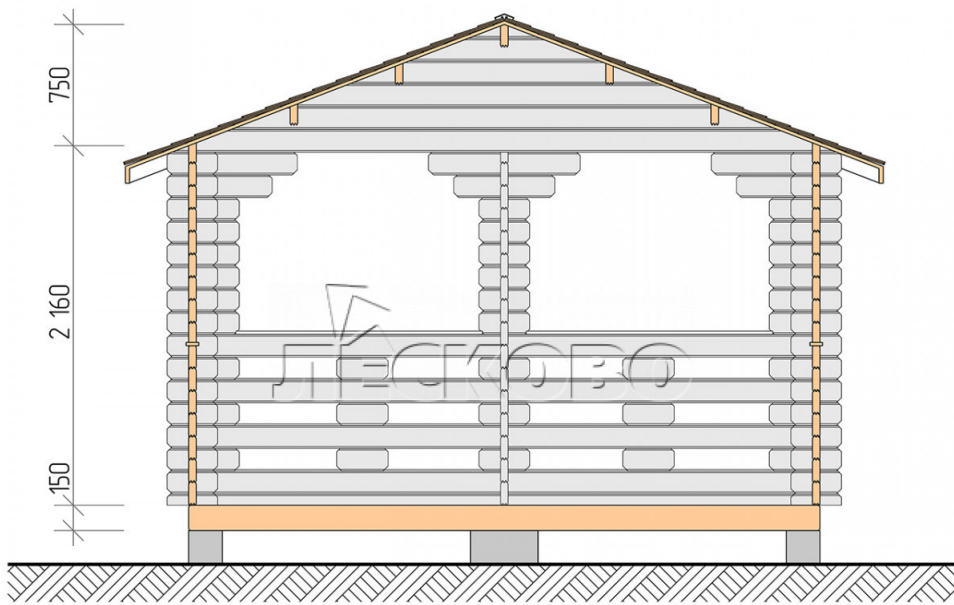

Gazebo "BS" series 4×6

Project Dimensions

4 × 6 / 21.1 m²

Цена

3,600 €

Timber

45 mm

65 mm
+ 806 €

Assembling a house kit

No assembly required

Assembly required
+ 900 €

Project planning

Разрез

House Kit

- Wall kit: mini-chamber drying chamber 44 × 145 mm with bowls for the project. The material of the

tree is spruce, pine (GOST 8486). Humidity 12-14%. The height of the walls is 2.16 m;

- Logs, lower harness: board 45 × 145 mm chamber drying 10-12%;
- Floors: floorboard 35 mm, chamber drying;
- Ceiling: imitation of a bar 20 × 135 mm, chamber drying;
- Platbands: dry planed board 20 × 100 mm;
- Roof: shingles;