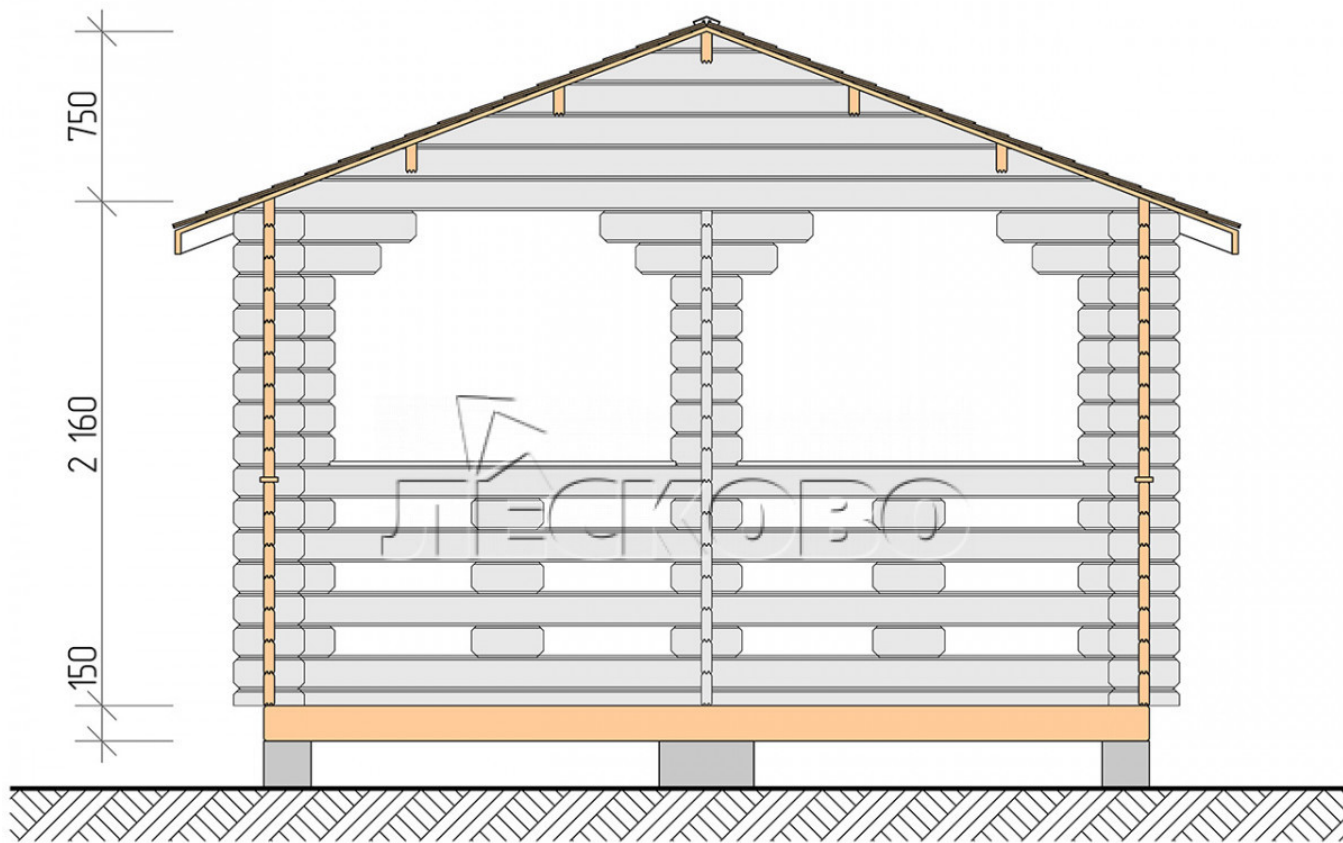

Gazebo "BS" series 4x5

Project Dimensions

4 × 5 / 17.4 m²

Full house set

2,248 €

Timber

45 MM

65 MM
+ 495 €

Project planning

4 000

5 000

17,01
M²

Разрез

House Kit

- Wall kit: mini-chamber drying chamber 44 × 145 mm with bowls for the project. The material of the tree is spruce, pine (GOST 8486). Humidity 12-14%. The height of the walls is 2.16 m;
- Logs, lower harness: board 45 × 145 mm chamber drying 10-12%;
- Floors: floorboard 35 mm, chamber drying;
- Ceiling: imitation of a bar 20 × 135 mm, chamber drying;
- Platbands: dry planed board 20 × 100 mm;
- Roof: shingles;