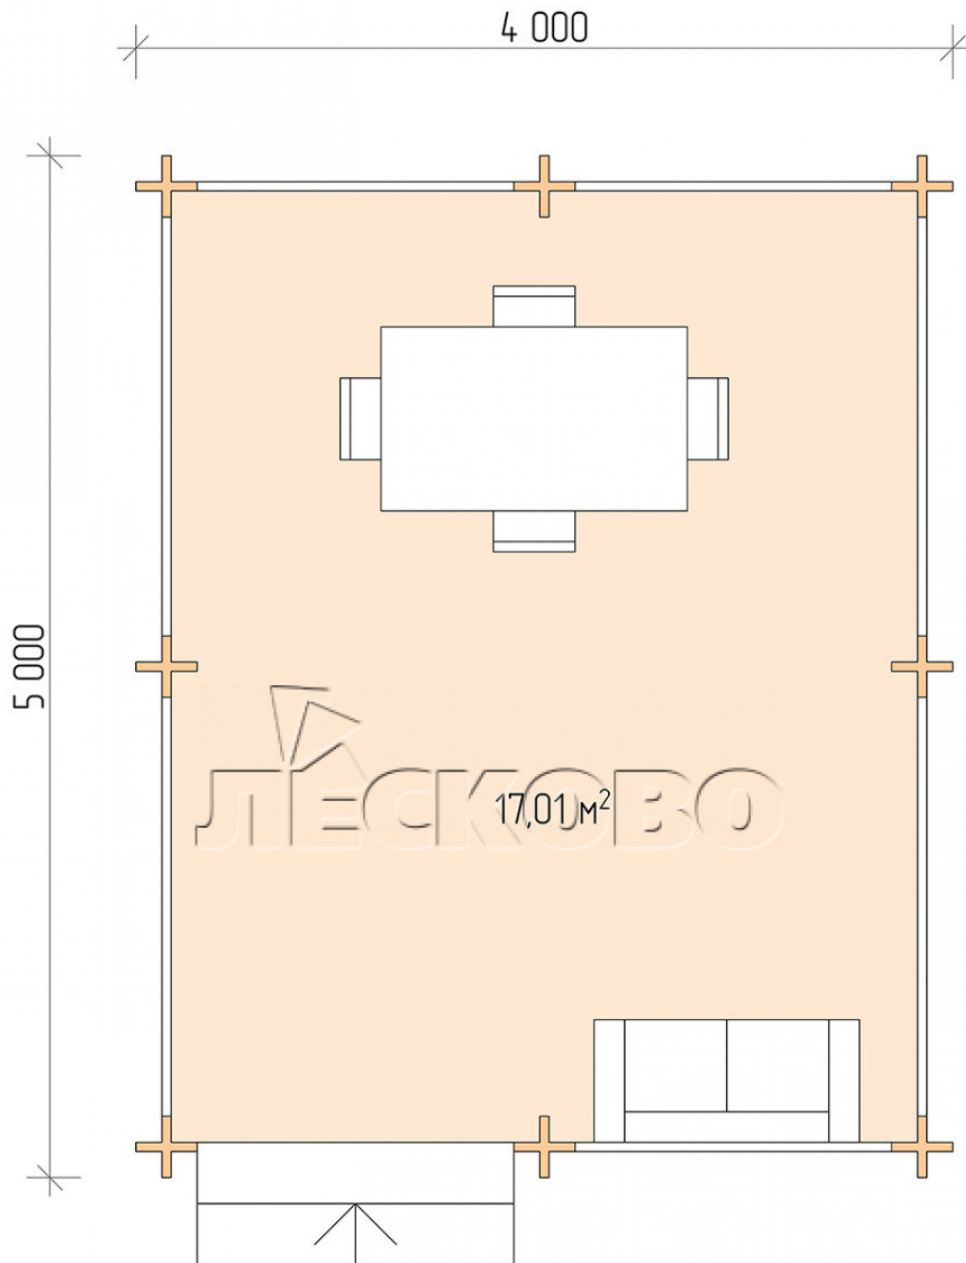

Gazebo "BS" series 4x5

Project Dimensions

4 × 5 / 17.4 m²

Full house set

2,248 €

Timber

45 MM

65 MM
+ 495 €

Project planning

4 000

5 000

17,01
M²

Разрез

House Kit

- Wall kit: mini-chamber drying chamber 44 × 145 mm with bowls for the project. The material of the tree is spruce, pine (GOST 8486). Humidity 12-14%. The height of the walls is 2.16 m;
- Logs, lower harness: board 45 × 145 mm chamber drying 10-12%;
- Floors: floorboard 35 mm, chamber drying;
- Ceiling: imitation of a bar 20 × 135 mm, chamber drying;
- Platbands: dry planed board 20 × 100 mm;
- Roof: shingles;