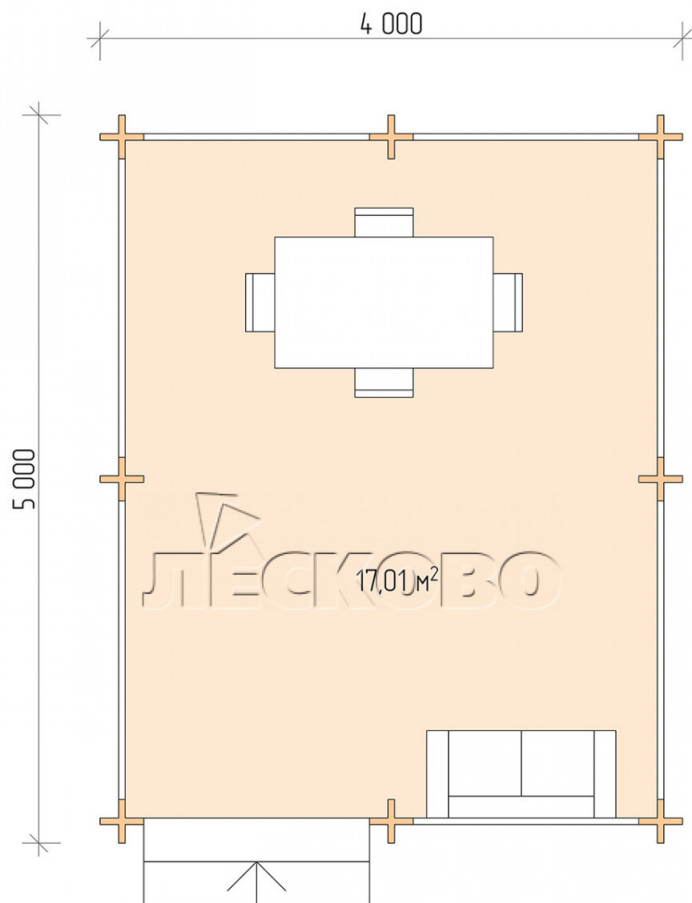

Gazebo "BS" series 4×5

Project Dimensions

4 × 5 / 17.4 m²

Цена

3,141 €

Timber

45 mm

65 mm
+ 706 €

Assembling a house kit

No assembly required

Assembly required
+ 785 €

Project planning

Разрез

House Kit

- Wall kit: mini-chamber drying chamber 44 × 145 mm with bowls for the project. The material of the

tree is spruce, pine (GOST 8486). Humidity 12-14%. The height of the walls is 2.16 m;

- Logs, lower harness: board 45 × 145 mm chamber drying 10-12%;
- Floors: floorboard 35 mm, chamber drying;
- Ceiling: imitation of a bar 20 × 135 mm, chamber drying;
- Platbands: dry planed board 20 × 100 mm;
- Roof: shingles;