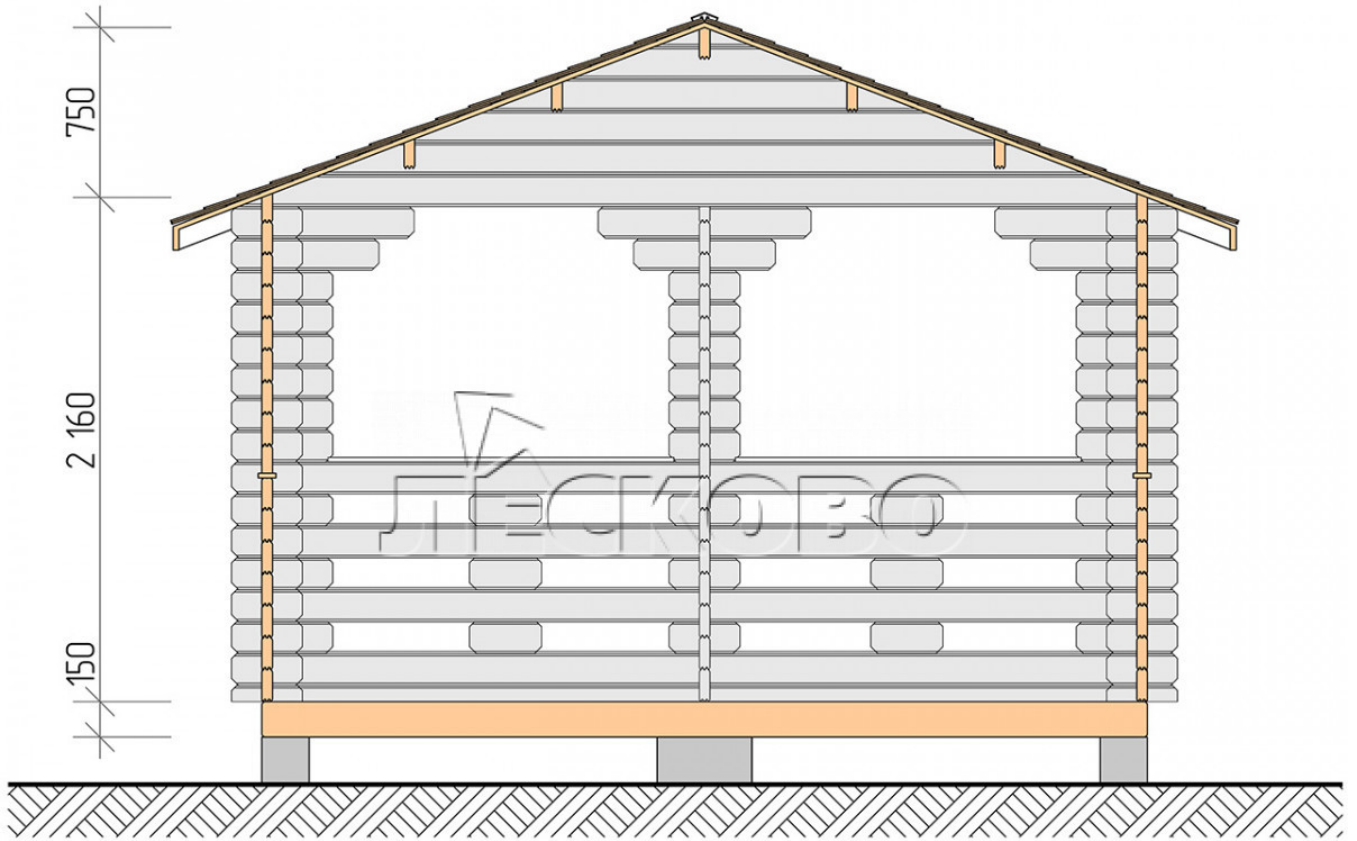

Gazebo "BS" series 4×5.5

Project Dimensions

4 × 5.5 / 19.3 m²

Full house set

2,499 €

Timber

45 MM

65 MM
+ 572 €

Project planning

4 000

5 500

18,84
M²

Разрез

House Kit

- Wall kit: mini-chamber drying chamber 44 × 145 mm with bowls for the project. The material of the tree is spruce, pine (GOST 8486). Humidity 12-14%. The height of the walls is 2.16 m;
- Logs, lower harness: board 45 × 145 mm chamber drying 10-12%;
- Floors: floorboard 35 mm, chamber drying;
- Ceiling: imitation of a bar 20 × 135 mm, chamber drying;
- Platbands: dry planed board 20 × 100 mm;
- Roof: shingles;