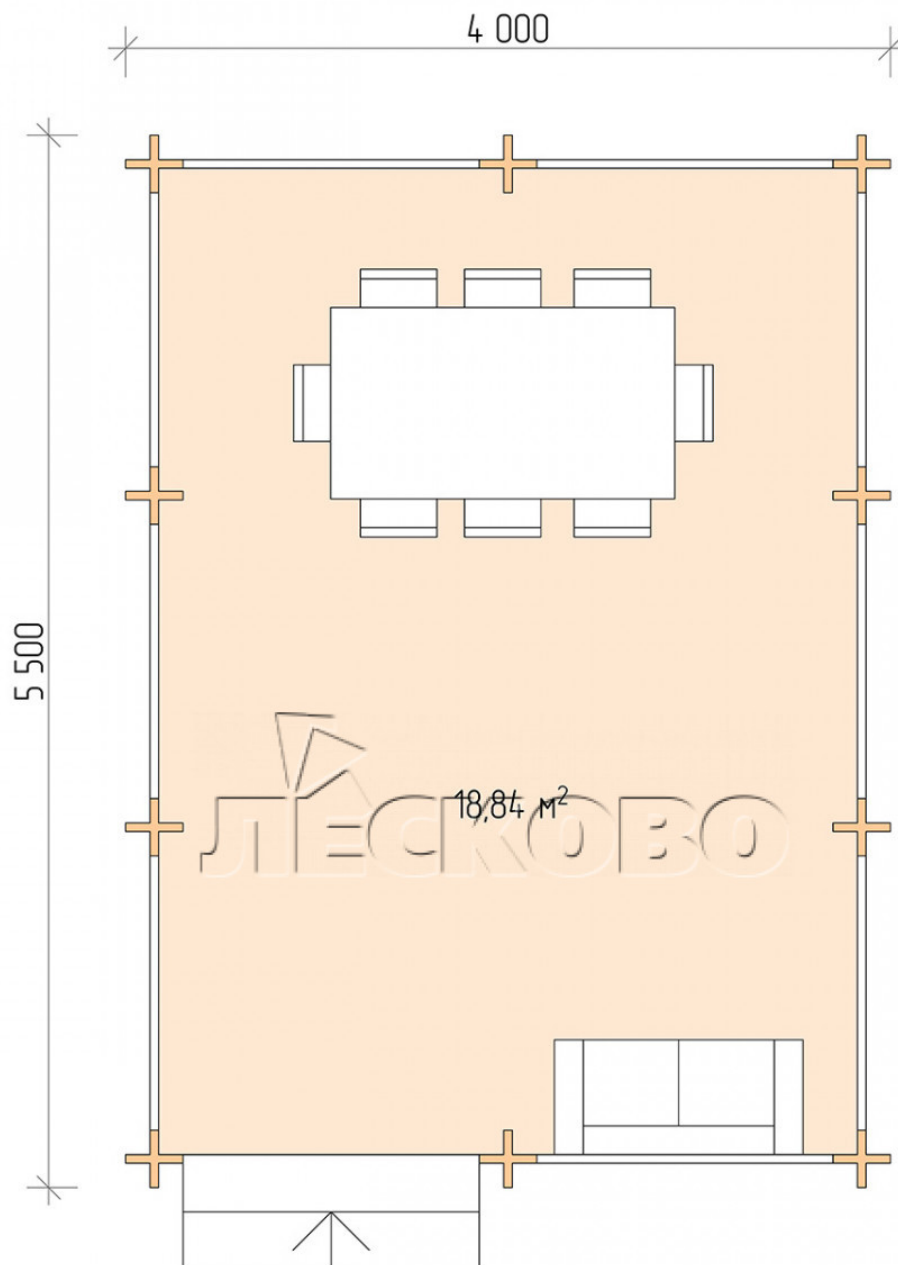

Gazebo "BS" series 4×5.5

Project Dimensions

4 × 5.5 / 19.3 m²

Full house set

2,499 €

Timber

45 MM

65 MM
+ 572 €

Project planning

4 000

5 500

18,84
M²

Разрез

House Kit

- Wall kit: mini-chamber drying chamber 44 × 145 mm with bowls for the project. The material of the tree is spruce, pine (GOST 8486). Humidity 12-14%. The height of the walls is 2.16 m;
- Logs, lower harness: board 45 × 145 mm chamber drying 10-12%;
- Floors: floorboard 35 mm, chamber drying;
- Ceiling: imitation of a bar 20 × 135 mm, chamber drying;
- Platbands: dry planed board 20 × 100 mm;
- Roof: shingles;