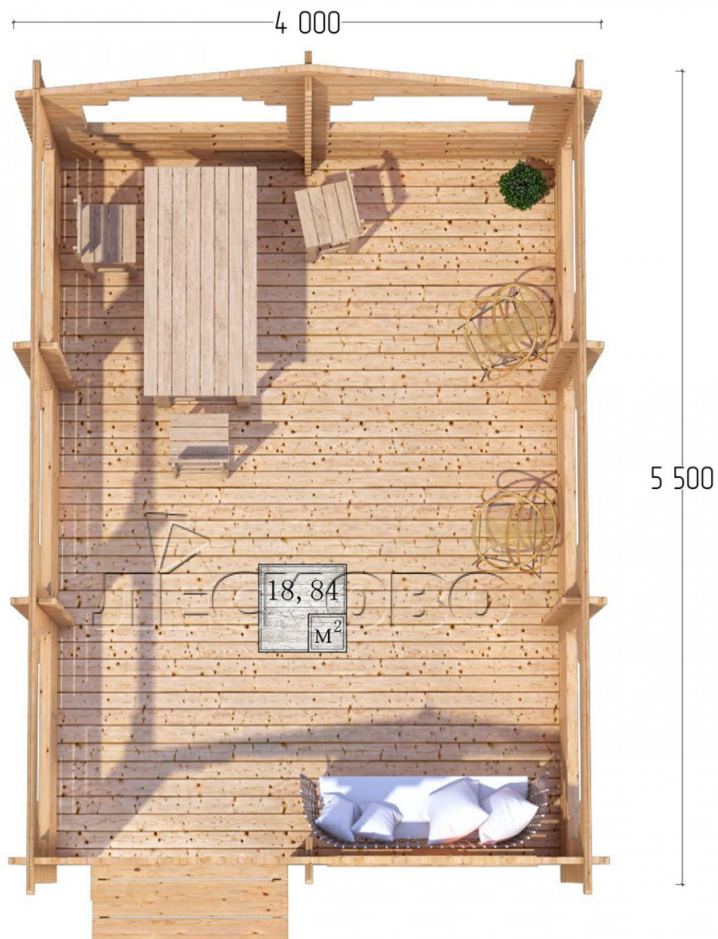

Project planning