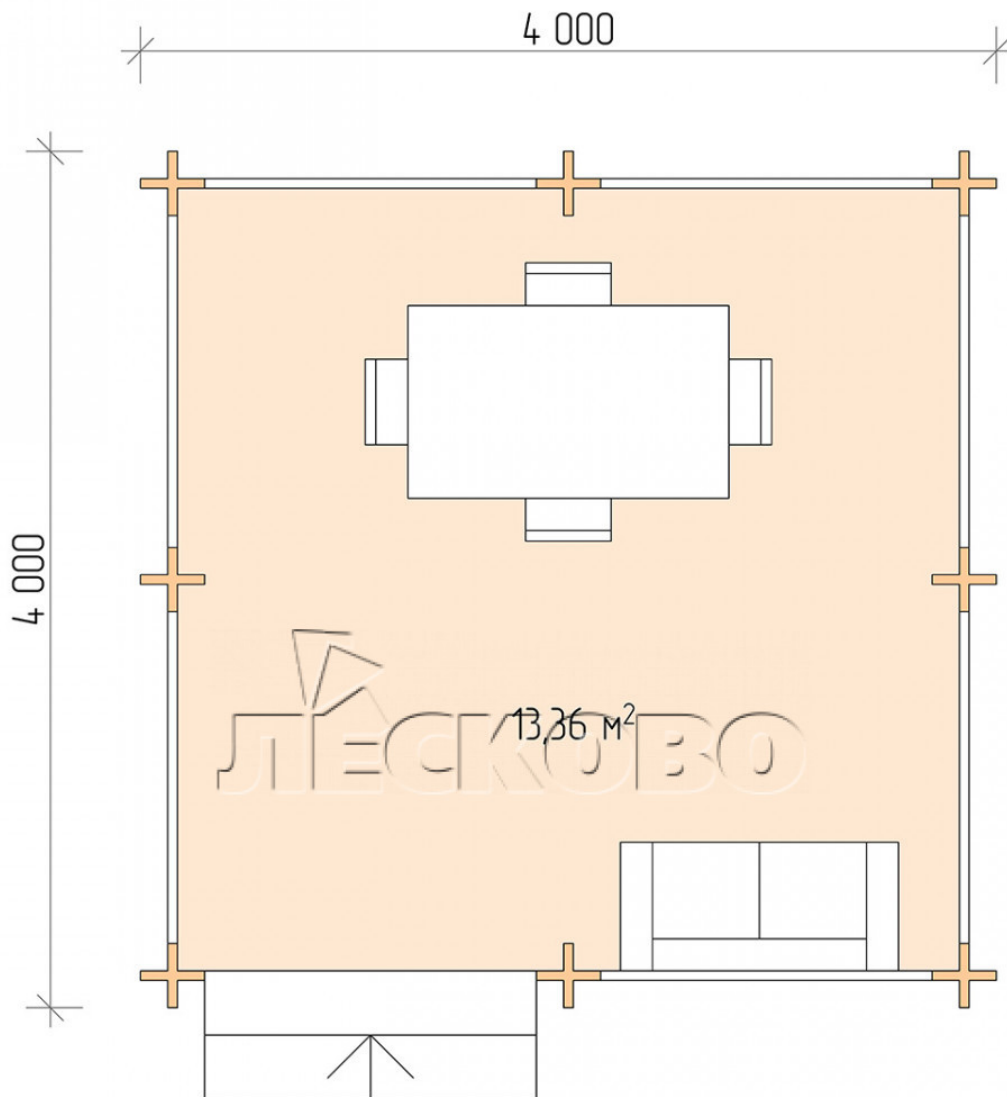

## Gazebo "BS" series 4x4

Project Dimensions

4 × 4 / 13.7 m<sup>2</sup>

Full house set

**1,966 €**

## Project planning

4 000

4 000

# Разрез

### House Kit

- Wall kit: mini-chamber drying chamber  $44 \times 145$  mm with bowls for the project. The material of the tree is spruce, pine (GOST 8486). Humidity 12-14%. The height of the walls is 2.16 m;
- Logs, lower harness: board  $45 \times 145$  mm chamber drying 10-12%;
- Floors: floorboard 35 mm, chamber drying;
- Ceiling: imitation of a bar  $20 \times 135$  mm, chamber drying;
- Platbands: dry planed board  $20 \times 100$  mm;
- Roof: shingles;