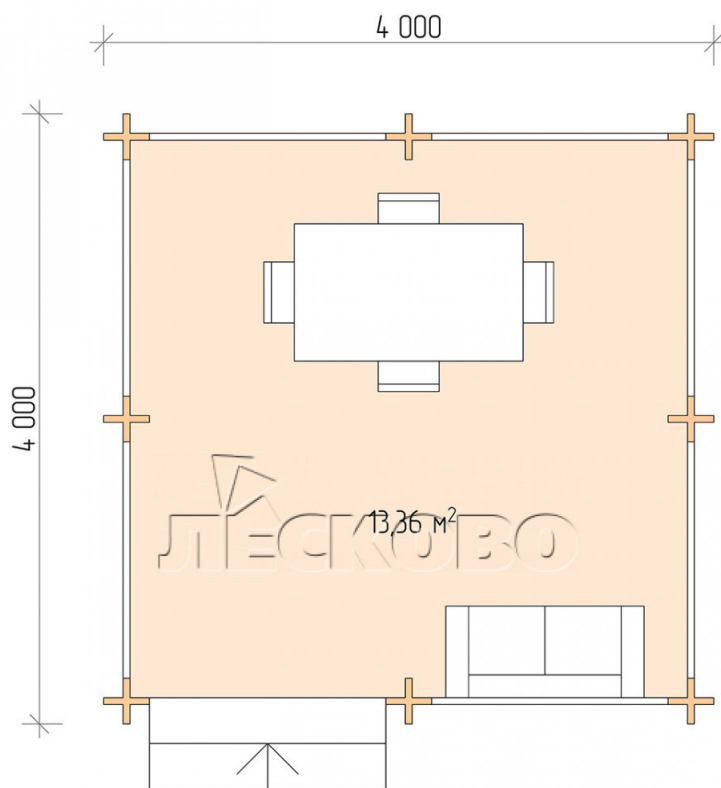

Gazebo "BS" series 4x4

Project Dimensions

4 × 4 / 13.7 m²

Цена

2,592 €

Timber

45 mm

65 mm
+ 609 €

Assembling a house kit

No assembly required

Assembly required
+ 648 €

Project planning

Разрез

House Kit

- Wall kit: mini-chamber drying chamber 44 × 145 mm with bowls for the project. The material of the

tree is spruce, pine (GOST 8486). Humidity 12-14%. The height of the walls is 2.16 m;

- Logs, lower harness: board 45 × 145 mm chamber drying 10-12%;
- Floors: floorboard 35 mm, chamber drying;
- Ceiling: imitation of a bar 20 × 135 mm, chamber drying;
- Platbands: dry planed board 20 × 100 mm;
- Roof: shingles;