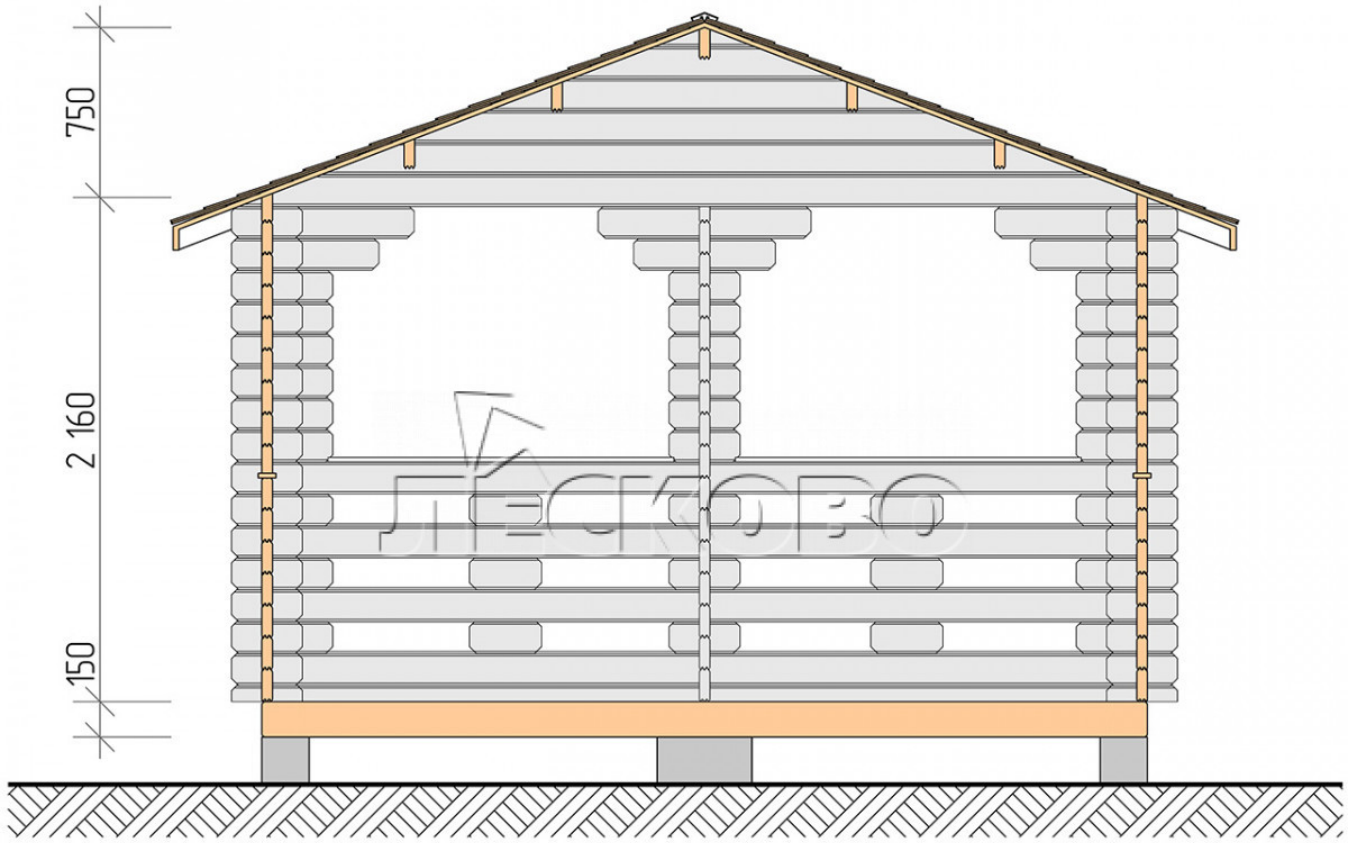

## Gazebo "BS" series 4x4

Project Dimensions

4 × 4 / 13.7 m<sup>2</sup>

Full house set

**1,966 €**

# Разрез

### House Kit

- Wall kit: mini-chamber drying chamber  $44 \times 145$  mm with bowls for the project. The material of the tree is spruce, pine (GOST 8486). Humidity 12-14%. The height of the walls is 2.16 m;
- Logs, lower harness: board  $45 \times 145$  mm chamber drying 10-12%;
- Floors: floorboard 35 mm, chamber drying;
- Ceiling: imitation of a bar  $20 \times 135$  mm, chamber drying;
- Platbands: dry planed board  $20 \times 100$  mm;
- Roof: shingles;