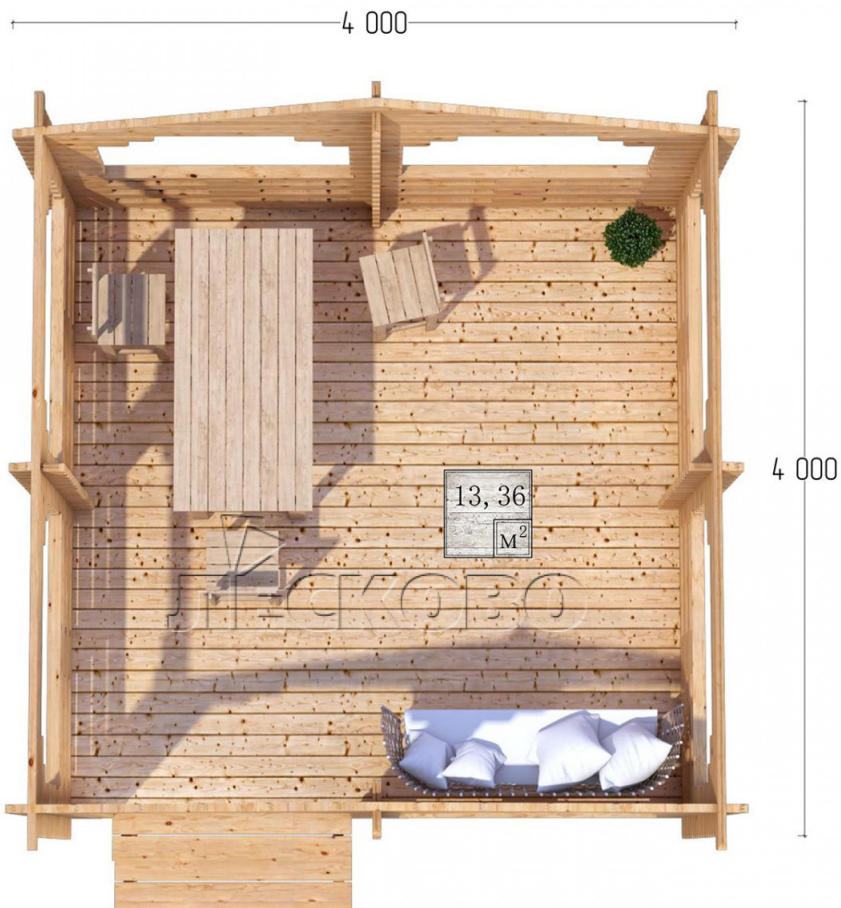

Gazebo "BS" series 4x4

Project Dimensions

4 × 4 / 13.7 m²

Цена

2,592 €

Timber

45 mm

65 mm
+ 609 €

Assembling a house kit

No assembly required

Assembly required
+ 648 €

Project planning

Разрез

House Kit

- Wall kit: mini-chamber drying chamber 44 × 145 mm with bowls for the project. The material of the

tree is spruce, pine (GOST 8486). Humidity 12-14%. The height of the walls is 2.16 m;

- Logs, lower harness: board 45 × 145 mm chamber drying 10-12%;
- Floors: floorboard 35 mm, chamber drying;
- Ceiling: imitation of a bar 20 × 135 mm, chamber drying;
- Platbands: dry planed board 20 × 100 mm;
- Roof: shingles;