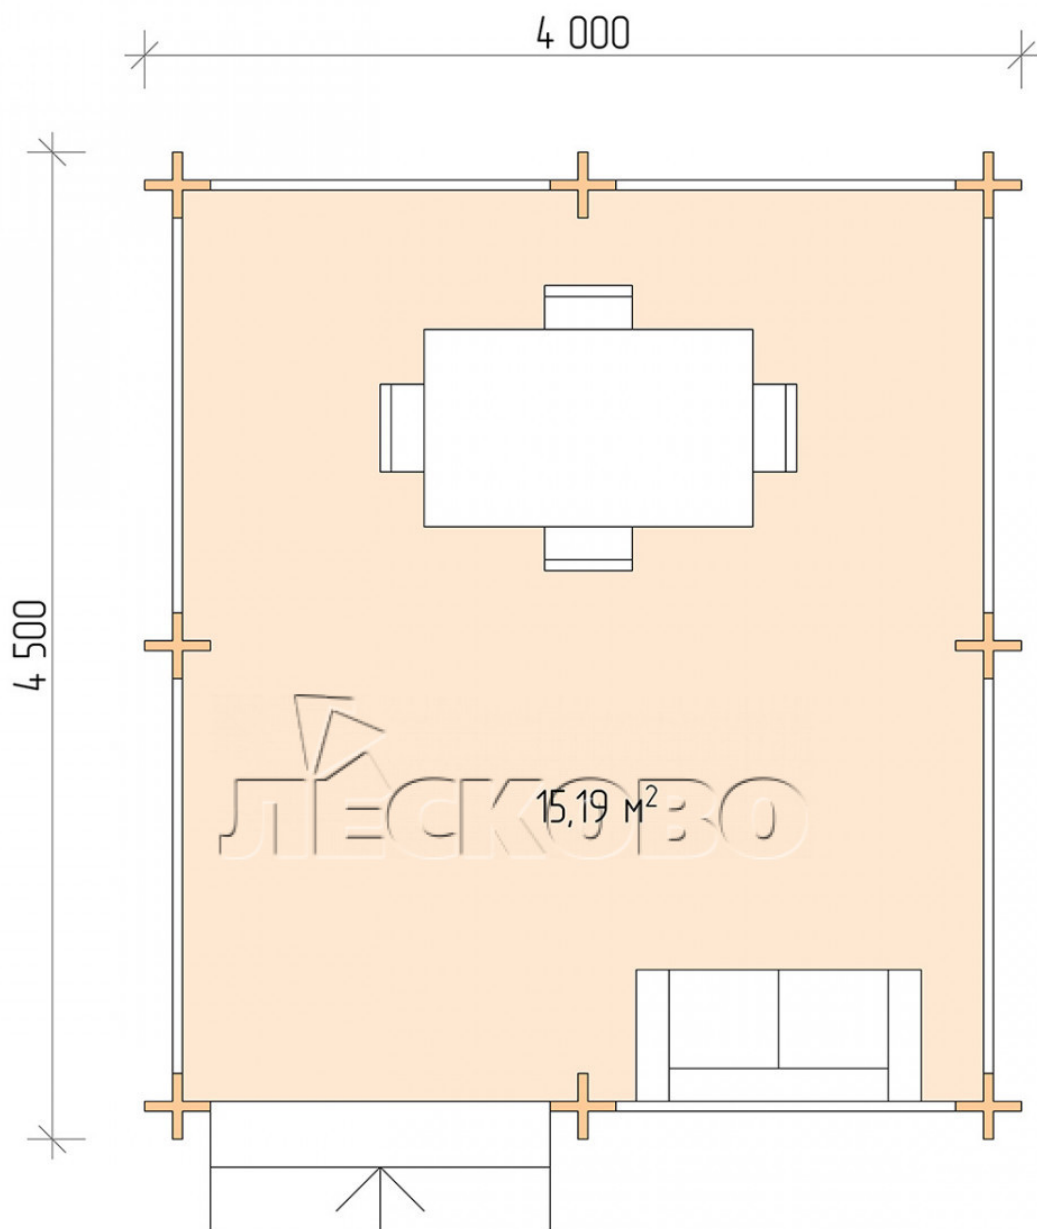

Gazebo "BS" series 4×4.5

Project Dimensions

4 × 4.5 / 15.6 m²

Full house set

1,989 €

Timber

45 MM

65 MM
+ 445 €

Project planning

4 000

4 500

15,19
M²

Разрез

House Kit

- Wall kit: mini-chamber drying chamber 44×145 mm with bowls for the project. The material of the tree is spruce, pine (GOST 8486). Humidity 12-14%. The height of the walls is 2.16 m;
- Logs, lower harness: board 45×145 mm chamber drying 10-12%;
- Floors: floorboard 35 mm, chamber drying;
- Ceiling: imitation of a bar 20×135 mm, chamber drying;
- Platbands: dry planed board 20×100 mm;
- Roof: shingles;

- Skirting board 35 mm.

+7 (4942) 499-770

156014, г. Кострома, ул. Базовая, д. 8