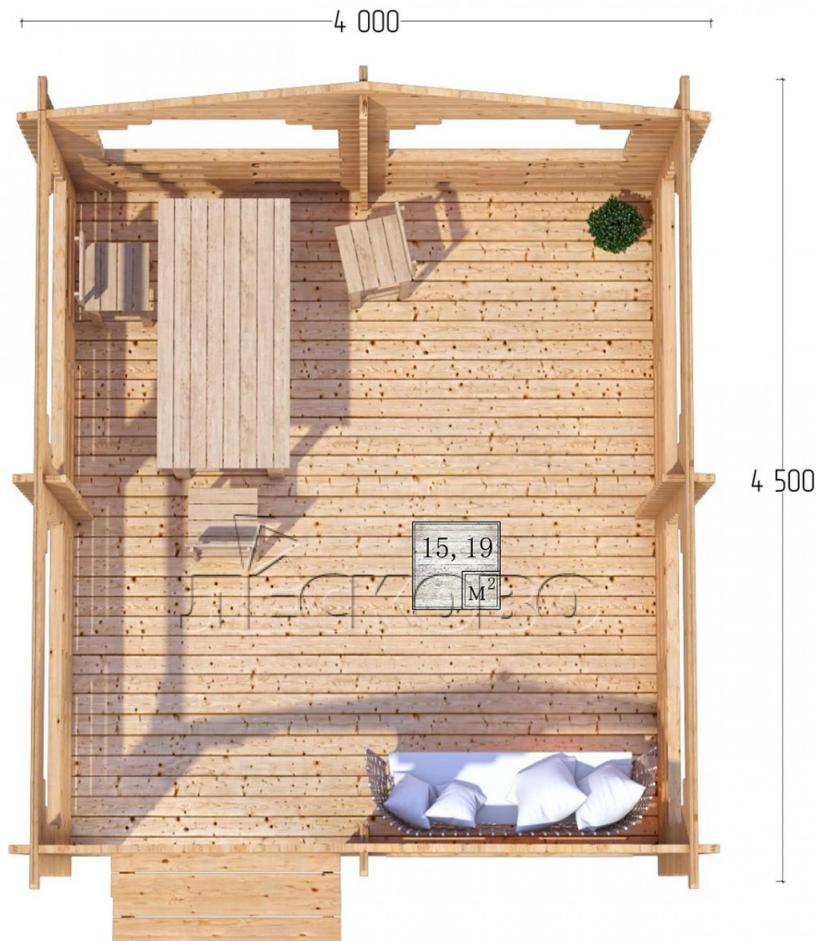

Gazebo "BS" series 4×4.5

Project Dimensions

4 × 4.5 / 15.6 m²

Цена

2,943 €

Timber

45 mm

65 mm
+ 672 €

Assembling a house kit

No assembly required

Assembly required
+ 736 €

Project planning

Разрез

House Kit

- Wall kit: mini-chamber drying chamber 44 × 145 mm with bowls for the project. The material of the

tree is spruce, pine (GOST 8486). Humidity 12-14%. The height of the walls is 2.16 m;

- Logs, lower harness: board 45 × 145 mm chamber drying 10-12%;
- Floors: floorboard 35 mm, chamber drying;
- Ceiling: imitation of a bar 20 × 135 mm, chamber drying;
- Platbands: dry planed board 20 × 100 mm;
- Roof: shingles;