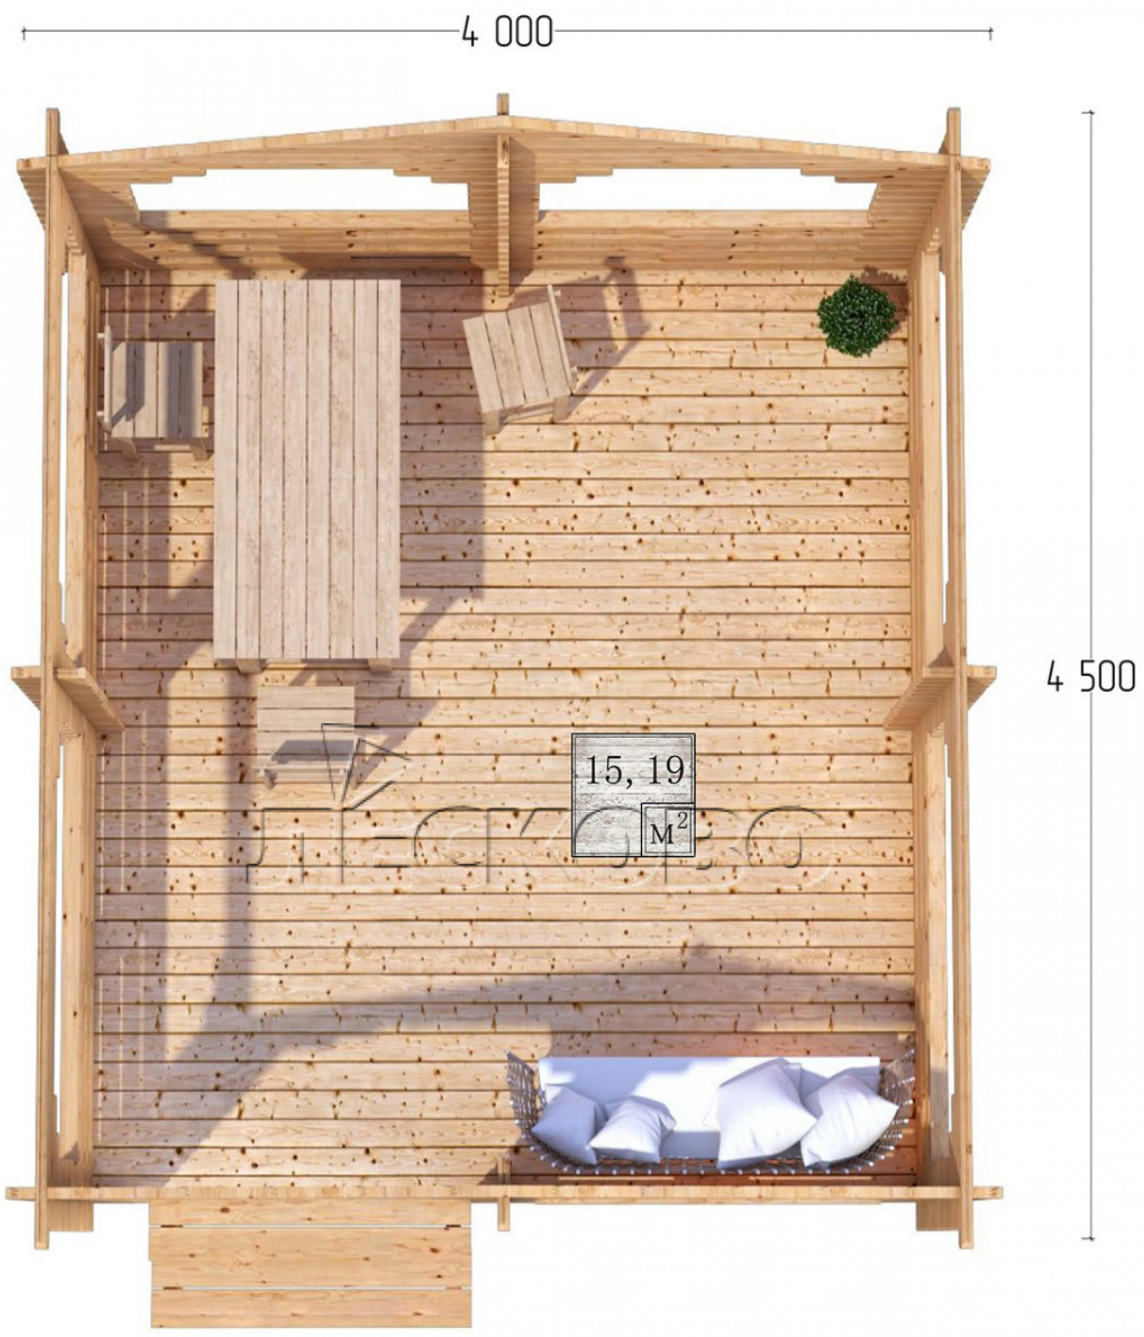

Gazebo "BS" series 4×4.5

Project Dimensions

4 × 4.5 / 15.6 m²

Full house set

1,989 €

Timber

45 MM

65 MM
+ 445 €

Project planning

4 000

4 500

15,19
M²

Разрез

House Kit

- Wall kit: mini-chamber drying chamber 44×145 mm with bowls for the project. The material of the tree is spruce, pine (GOST 8486). Humidity 12-14%. The height of the walls is 2.16 m;
- Logs, lower harness: board 45×145 mm chamber drying 10-12%;
- Floors: floorboard 35 mm, chamber drying;
- Ceiling: imitation of a bar 20×135 mm, chamber drying;
- Platbands: dry planed board 20×100 mm;
- Roof: shingles;