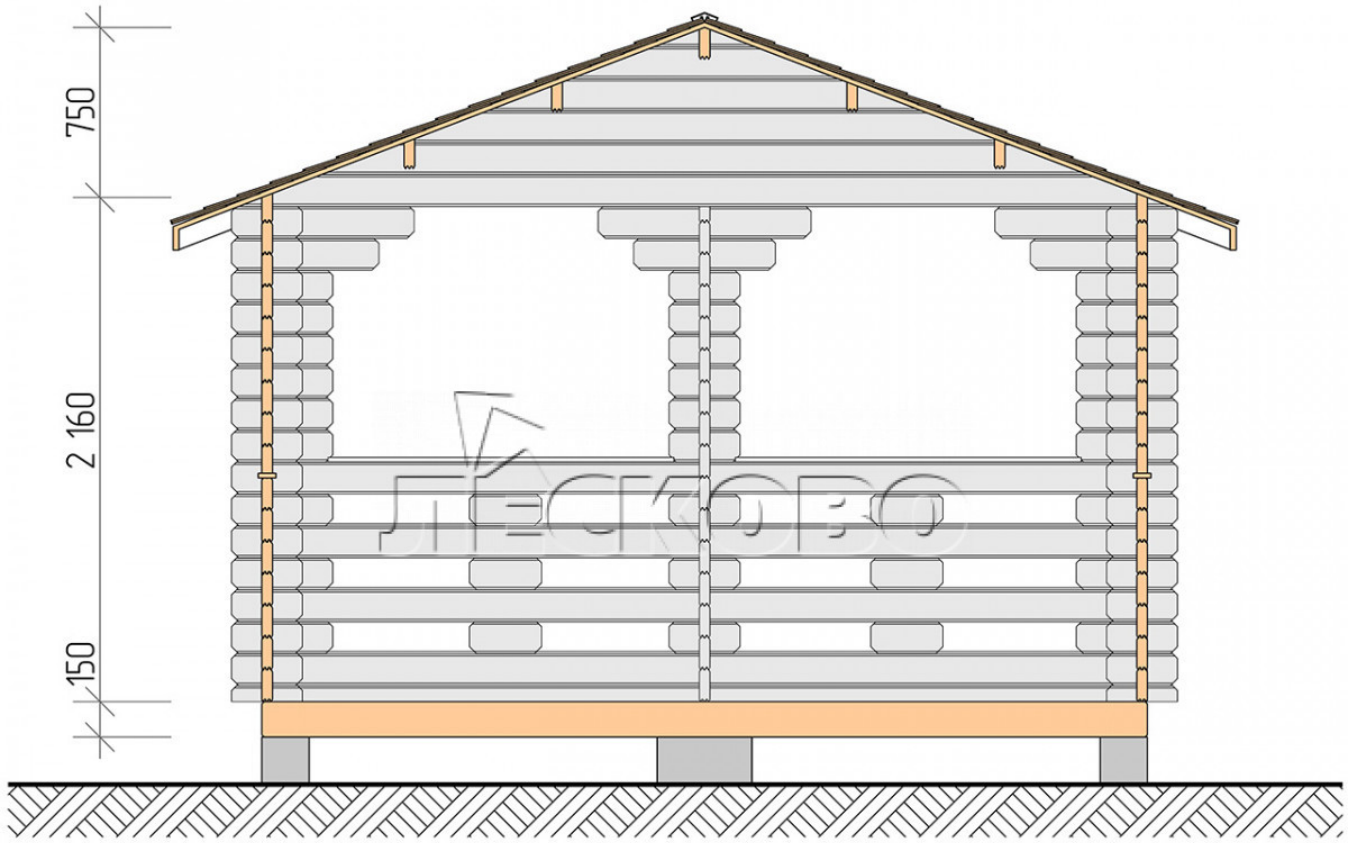

Gazebo "BS" series 4×4.5

Project Dimensions

4 × 4.5 / 15.6 m²

Full house set

1,989 €

Timber

45 MM

65 MM
+ 445 €

Project planning

4 000

4 500

15,19
M²

Разрез

House Kit

- Wall kit: mini-chamber drying chamber 44×145 mm with bowls for the project. The material of the tree is spruce, pine (GOST 8486). Humidity 12-14%. The height of the walls is 2.16 m;
- Logs, lower harness: board 45×145 mm chamber drying 10-12%;
- Floors: floorboard 35 mm, chamber drying;
- Ceiling: imitation of a bar 20×135 mm, chamber drying;
- Platbands: dry planed board 20×100 mm;
- Roof: shingles;