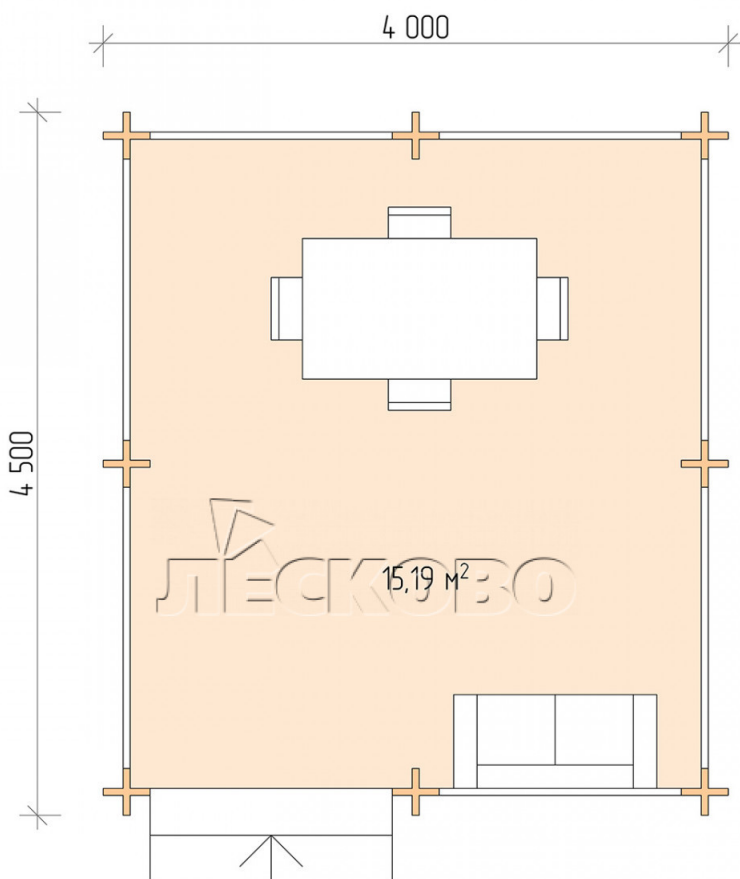

Gazebo "BS" series 4×4.5

Project Dimensions

4 × 4.5 / 15.6 m²

Цена

2,943 €

Timber

45 mm

65 mm
+ 672 €

Assembling a house kit

No assembly required

Assembly required
+ 736 €

Project planning

Разрез

House Kit

- Wall kit: mini-chamber drying chamber 44 × 145 mm with bowls for the project. The material of the

tree is spruce, pine (GOST 8486). Humidity 12-14%. The height of the walls is 2.16 m;

- Logs, lower harness: board 45 × 145 mm chamber drying 10-12%;
- Floors: floorboard 35 mm, chamber drying;
- Ceiling: imitation of a bar 20 × 135 mm, chamber drying;
- Platbands: dry planed board 20 × 100 mm;
- Roof: shingles;