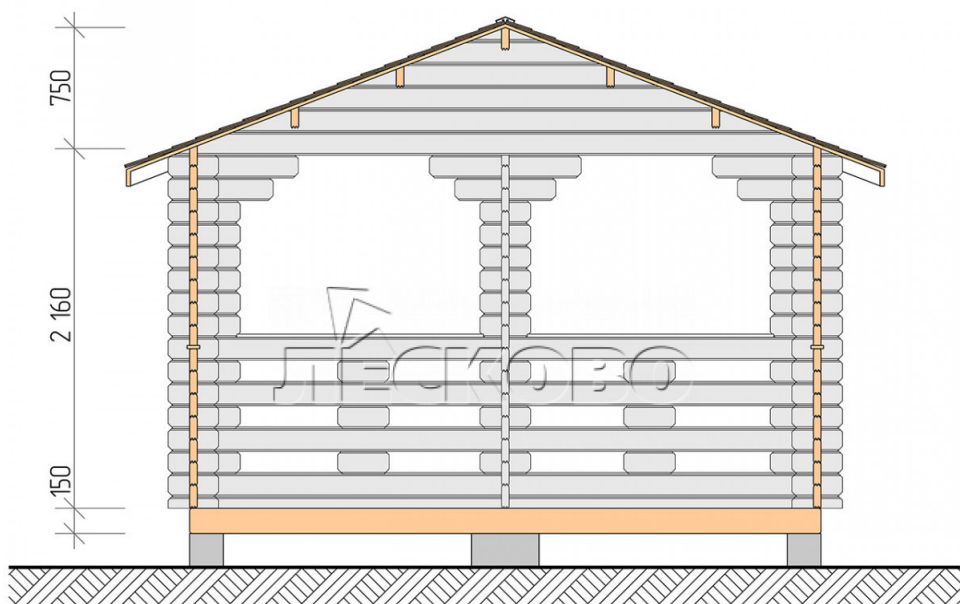

Gazebo "BS" series 4×4.5

Project Dimensions

4 × 4.5 / 15.6 m²

Цена

2,943 €

Timber

45 mm

65 mm
+ 672 €

Assembling a house kit

No assembly required

Assembly required
+ 736 €

Project planning

Разрез

House Kit

- Wall kit: mini-chamber drying chamber 44 × 145 mm with bowls for the project. The material of the

tree is spruce, pine (GOST 8486). Humidity 12-14%. The height of the walls is 2.16 m;

- Logs, lower harness: board 45 × 145 mm chamber drying 10-12%;
- Floors: floorboard 35 mm, chamber drying;
- Ceiling: imitation of a bar 20 × 135 mm, chamber drying;
- Platbands: dry planed board 20 × 100 mm;
- Roof: shingles;