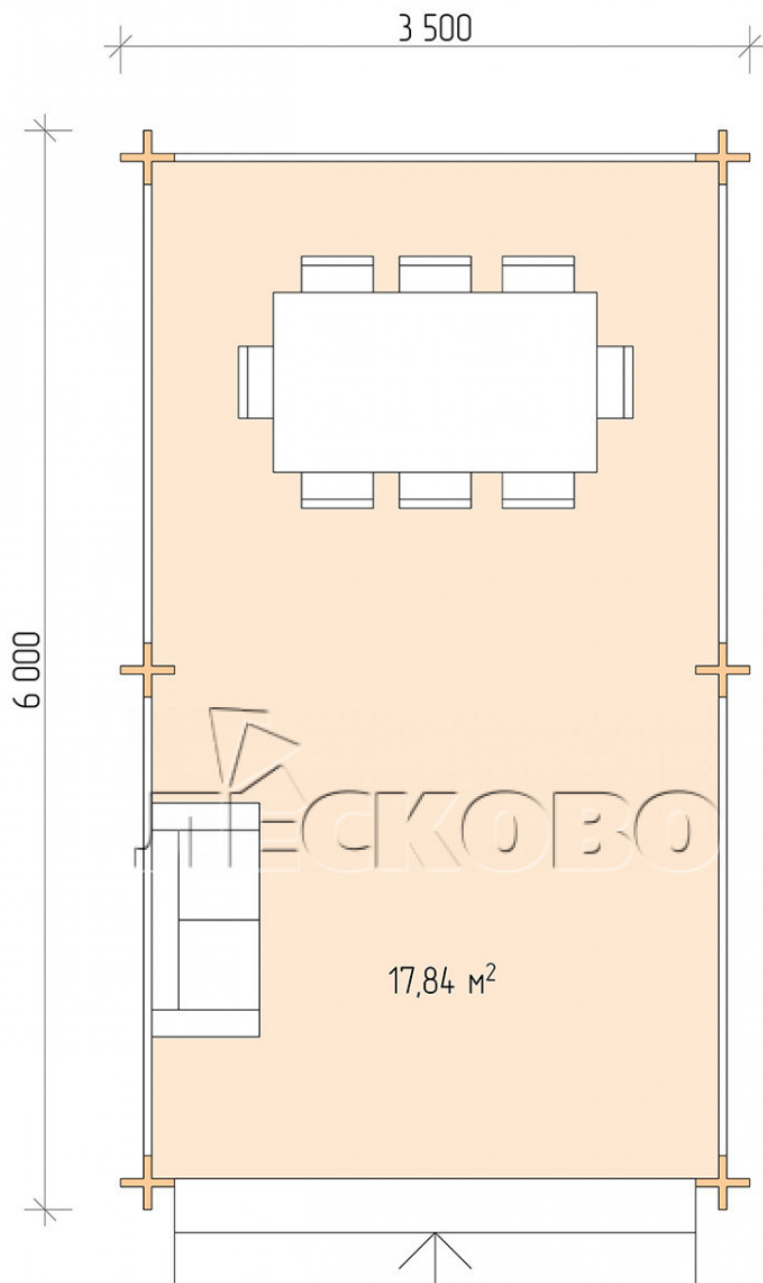

Gazebo "BS" series 3.5×6

Project Dimensions

3.5 × 6 / 18.2 m²

Full house set

2,178 €

Timber

45 MM

65 MM
+ 416 €

Project planning

3 500

6 000

Разрез

House Kit

- Wall kit: mini-chamber drying chamber 44 × 145 mm with bowls for the project. The material of the tree is spruce, pine (GOST 8486). Humidity 12-14%. The height of the walls is 2.16 m;
- Logs, lower harness: board 45 × 145 mm chamber drying 10-12%;
- Floors: floorboard 35 mm, chamber drying;
- Ceiling: imitation of a bar 20 × 135 mm, chamber drying;
- Platbands: dry planed board 20 × 100 mm;
- Roof: shingles;

- Skirting board 35 mm.

+7 (4942) 499-770

156014, г. Кострома, ул. Базовая, д. 8