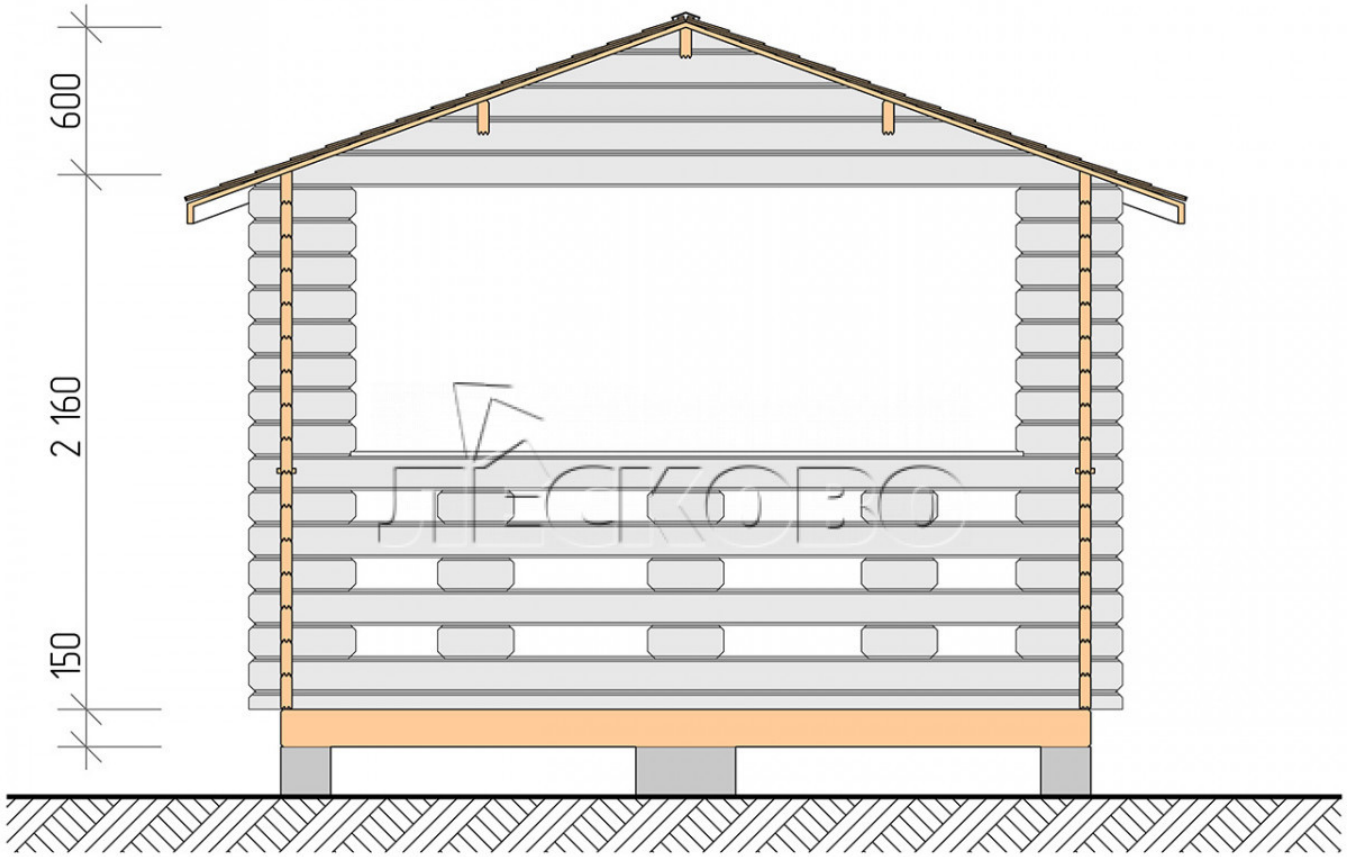

Gazebo "BS" series 3.5×6

Project Dimensions

3.5 × 6 / 18.2 m²

Full house set

2,178 €

Timber

45 MM

65 MM
+ 416 €

Project planning

3 500

6 000

Разрез

House Kit

- Wall kit: mini-chamber drying chamber 44 × 145 mm with bowls for the project. The material of the tree is spruce, pine (GOST 8486). Humidity 12-14%. The height of the walls is 2.16 m;
- Logs, lower harness: board 45 × 145 mm chamber drying 10-12%;
- Floors: floorboard 35 mm, chamber drying;
- Ceiling: imitation of a bar 20 × 135 mm, chamber drying;
- Platbands: dry planed board 20 × 100 mm;
- Roof: shingles;