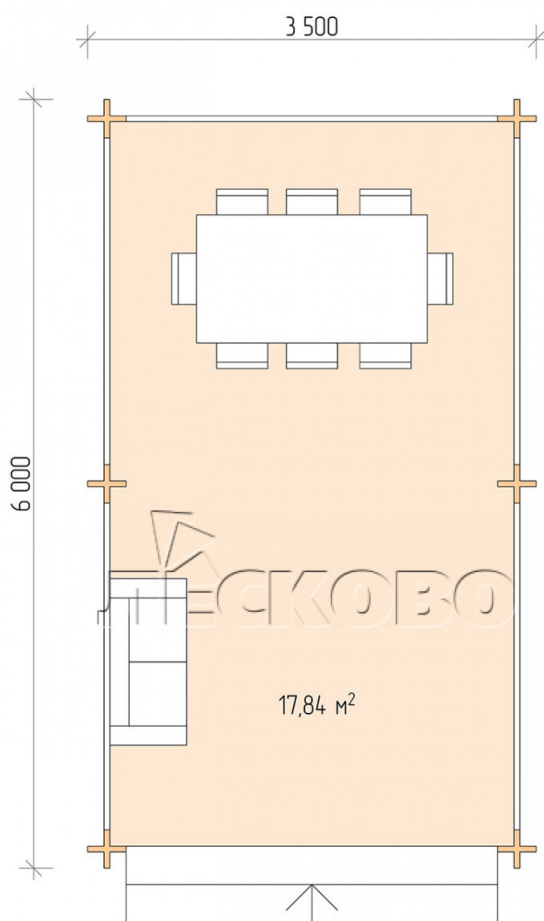

Gazebo "BS" series 3.5×6

Project Dimensions

3.5 × 6 / 18.2 m²

Цена

2,860 €

Timber

45 mm

65 mm
+ 560 €

Assembling a house kit

No assembly required

Assembly required
+ 715 €

Project planning

Разрез

House Kit

- Wall kit: mini-chamber drying chamber 44 × 145 mm with bowls for the project. The material of the

tree is spruce, pine (GOST 8486). Humidity 12-14%. The height of the walls is 2.16 m;

- Logs, lower harness: board 45 × 145 mm chamber drying 10-12%;
- Floors: floorboard 35 mm, chamber drying;
- Ceiling: imitation of a bar 20 × 135 mm, chamber drying;
- Platbands: dry planed board 20 × 100 mm;
- Roof: shingles;