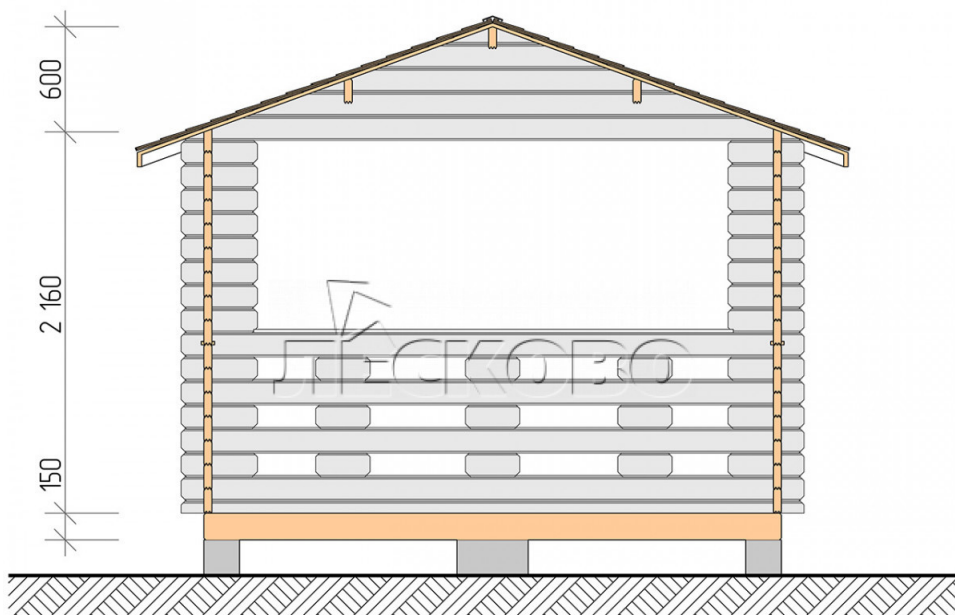

Gazebo "BS" series 3.5×6

Project Dimensions

3.5 × 6 / 18.2 m²

Цена

2,860 €

Timber

45 mm

65 mm
+ 560 €

Assembling a house kit

No assembly required

Assembly required
+ 715 €

Project planning

Разрез

House Kit

- Wall kit: mini-chamber drying chamber 44 × 145 mm with bowls for the project. The material of the

tree is spruce, pine (GOST 8486). Humidity 12-14%. The height of the walls is 2.16 m;

- Logs, lower harness: board 45 × 145 mm chamber drying 10-12%;
- Floors: floorboard 35 mm, chamber drying;
- Ceiling: imitation of a bar 20 × 135 mm, chamber drying;
- Platbands: dry planed board 20 × 100 mm;
- Roof: shingles;