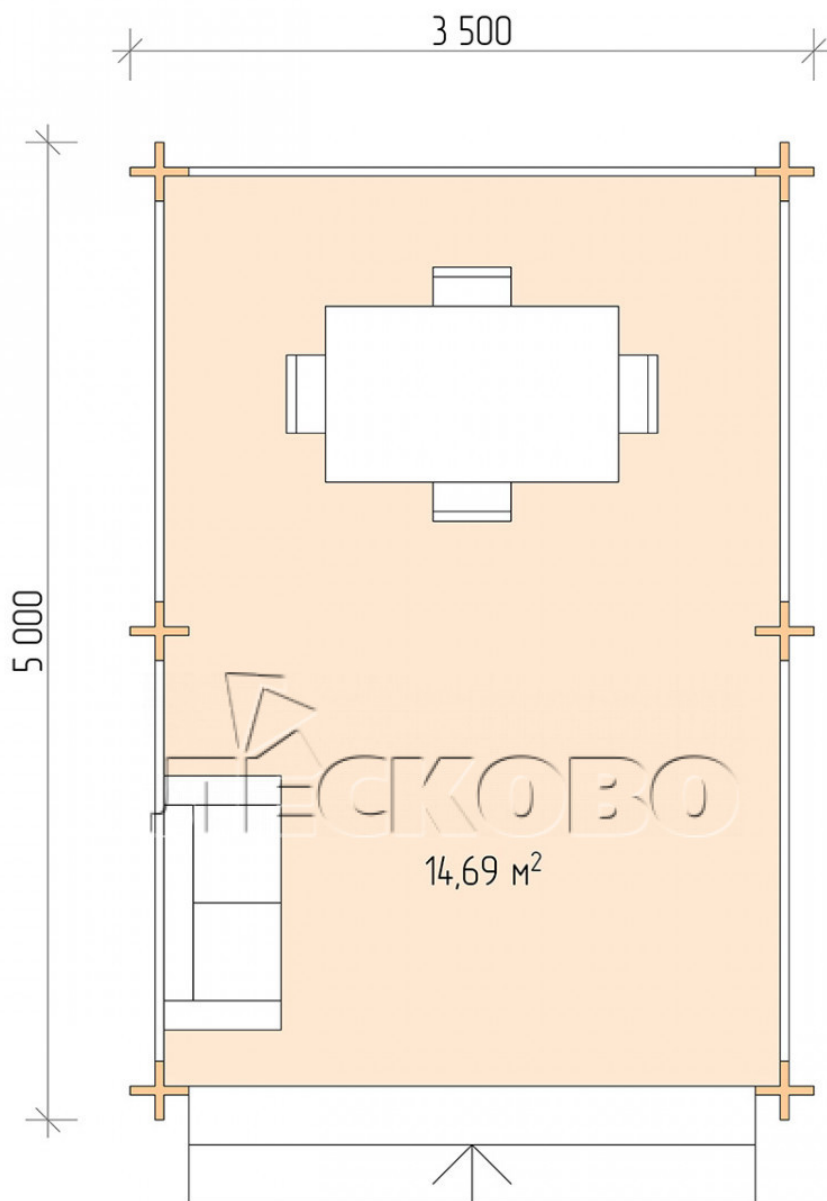

Gazebo "BS" series 3.5×5

Project Dimensions

3.5 × 5 / 15 m²

Full house set

1,833 €

Timber

45 MM

65 MM
+ 385 €

Project planning

3 500

5 000

14,69
M²

Разрез

House Kit

- Wall kit: mini-chamber drying chamber 44 × 145 mm with bowls for the project. The material of the tree is spruce, pine (GOST 8486). Humidity 12-14%. The height of the walls is 2.16 m;
- Logs, lower harness: board 45 × 145 mm chamber drying 10-12%;
- Floors: floorboard 35 mm, chamber drying;
- Ceiling: imitation of a bar 20 × 135 mm, chamber drying;
- Platbands: dry planed board 20 × 100 mm;
- Roof: shingles;

- Skirting board 35 mm.

+7 (4942) 499-770

156014, г. Кострома, ул. Базовая, д. 8