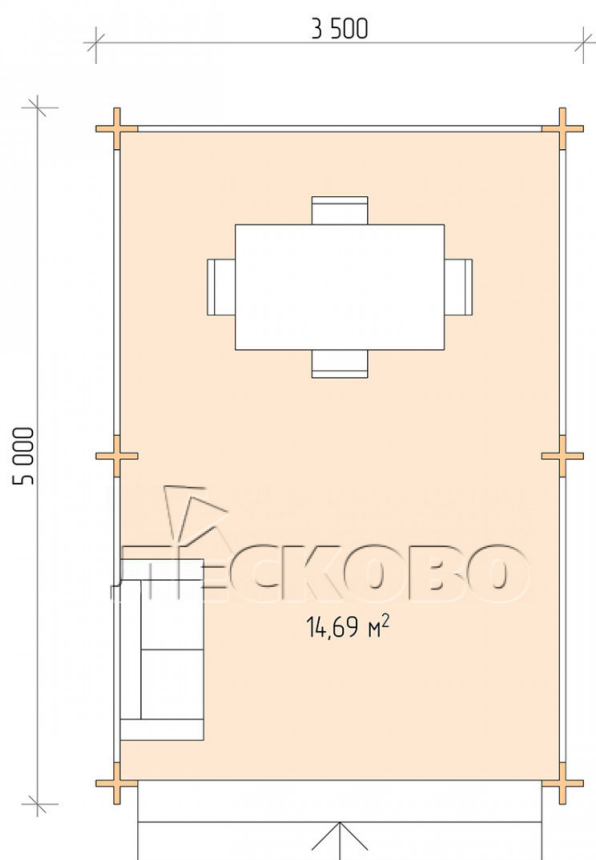

Gazebo "BS" series 3.5×5

Project Dimensions

3.5 × 5 / 15 m²

Цена

2,599 €

Timber

45 mm

65 mm
+ 558 €

Assembling a house kit

No assembly required

Assembly required
+ 650 €

Project planning

Разрез

House Kit

- Wall kit: mini-chamber drying chamber 44 × 145 mm with bowls for the project. The material of the

tree is spruce, pine (GOST 8486). Humidity 12-14%. The height of the walls is 2.16 m;

- Logs, lower harness: board 45 × 145 mm chamber drying 10-12%;
- Floors: floorboard 35 mm, chamber drying;
- Ceiling: imitation of a bar 20 × 135 mm, chamber drying;
- Platbands: dry planed board 20 × 100 mm;
- Roof: shingles;