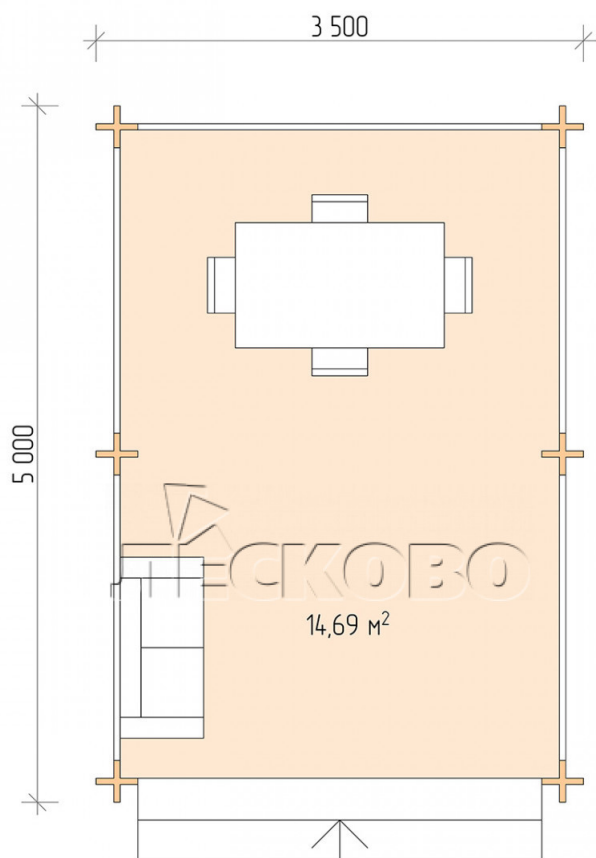

Gazebo "BS" series 3.5×5

Project Dimensions

3.5 × 5 / 15 m²

Цена

2,457 €

Timber

45 mm

65 mm
+ 527 €

Assembling a house kit

No assembly required

Assembly required
+ 614 €

Project planning

Разрез

House Kit

- Wall kit: mini-chamber drying chamber 44 × 145 mm with bowls for the project. The material of the

tree is spruce, pine (GOST 8486). Humidity 12-14%. The height of the walls is 2.16 m;

- Logs, lower harness: board 45 × 145 mm chamber drying 10-12%;
- Floors: floorboard 35 mm, chamber drying;
- Ceiling: imitation of a bar 20 × 135 mm, chamber drying;
- Platbands: dry planed board 20 × 100 mm;
- Roof: shingles;