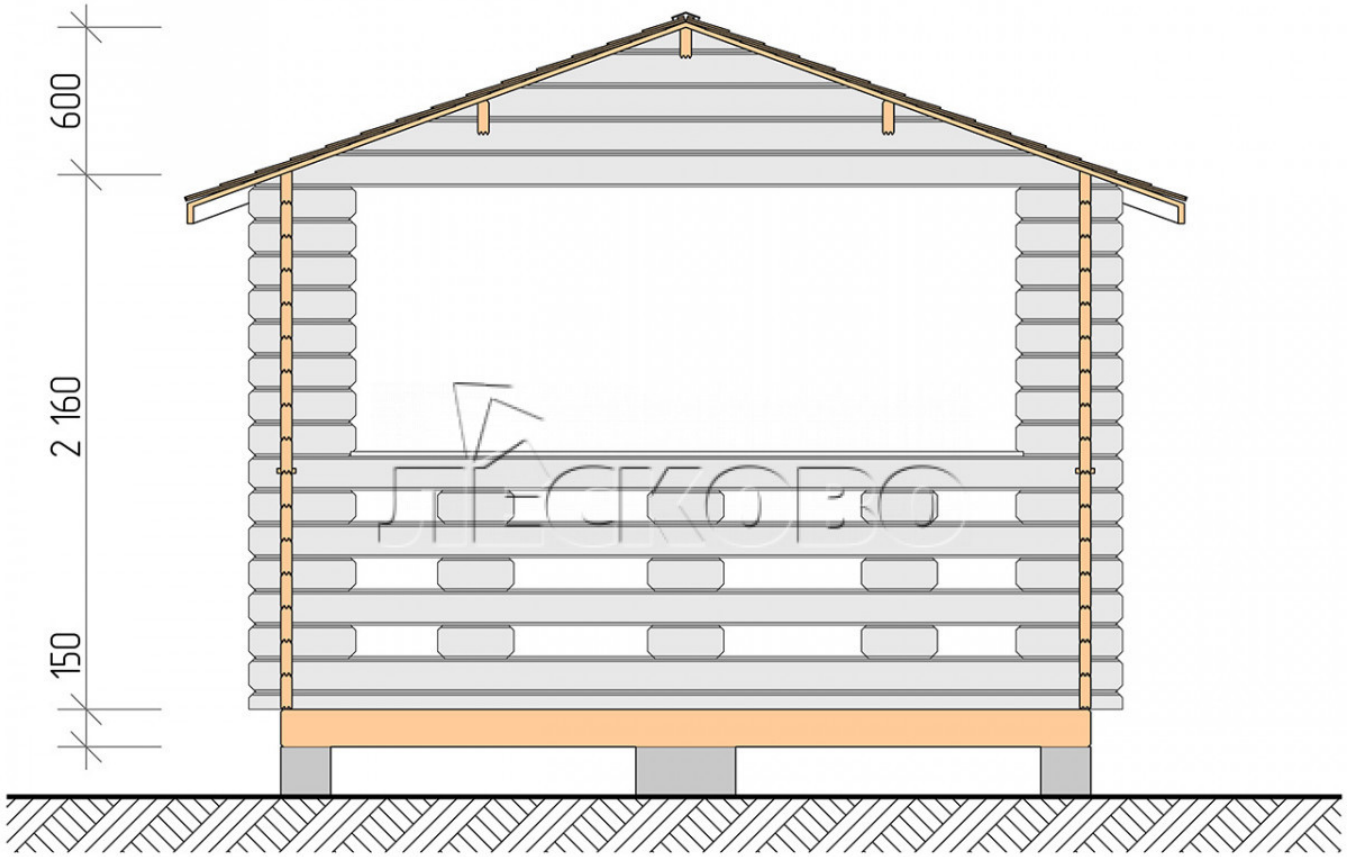

Gazebo "BS" series 3.5×5

Project Dimensions

3.5 × 5 / 15 m²

Full house set

1,833 €

Timber

45 MM

65 MM
+ 385 €

Project planning

3 500

5 000

14,69
M²

Разрез

House Kit

- Wall kit: mini-chamber drying chamber 44 × 145 mm with bowls for the project. The material of the tree is spruce, pine (GOST 8486). Humidity 12-14%. The height of the walls is 2.16 m;
- Logs, lower harness: board 45 × 145 mm chamber drying 10-12%;
- Floors: floorboard 35 mm, chamber drying;
- Ceiling: imitation of a bar 20 × 135 mm, chamber drying;
- Platbands: dry planed board 20 × 100 mm;
- Roof: shingles;