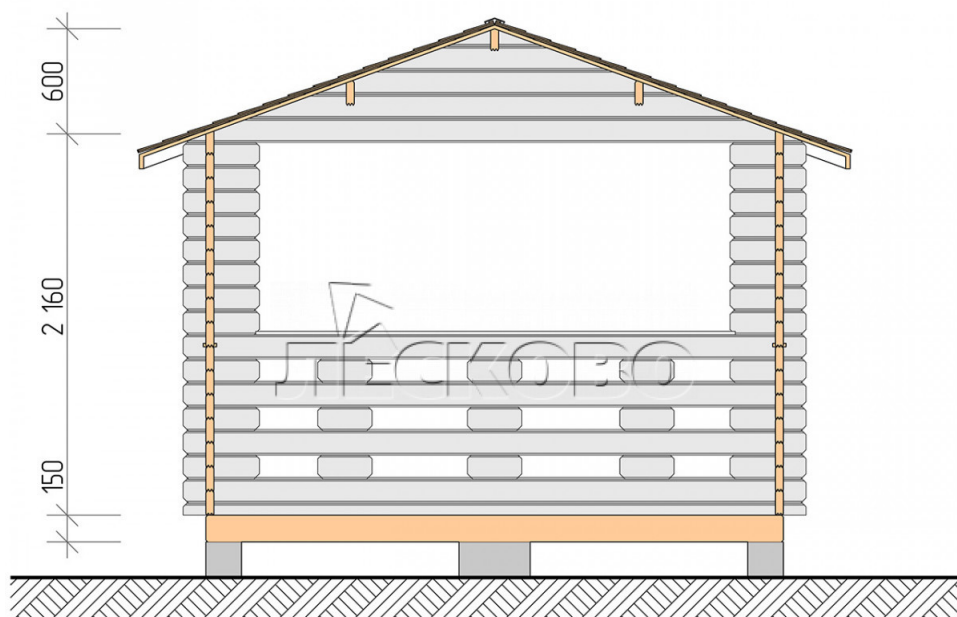

Gazebo "BS" series 3.5×5

Project Dimensions

3.5 × 5 / 15 m²

Цена

2,599 €

Timber

45 mm

65 mm
+ 558 €

Assembling a house kit

No assembly required

Assembly required
+ 650 €

Project planning

Разрез

House Kit

- Wall kit: mini-chamber drying chamber 44 × 145 mm with bowls for the project. The material of the

tree is spruce, pine (GOST 8486). Humidity 12-14%. The height of the walls is 2.16 m;

- Logs, lower harness: board 45 × 145 mm chamber drying 10-12%;
- Floors: floorboard 35 mm, chamber drying;
- Ceiling: imitation of a bar 20 × 135 mm, chamber drying;
- Platbands: dry planed board 20 × 100 mm;
- Roof: shingles;