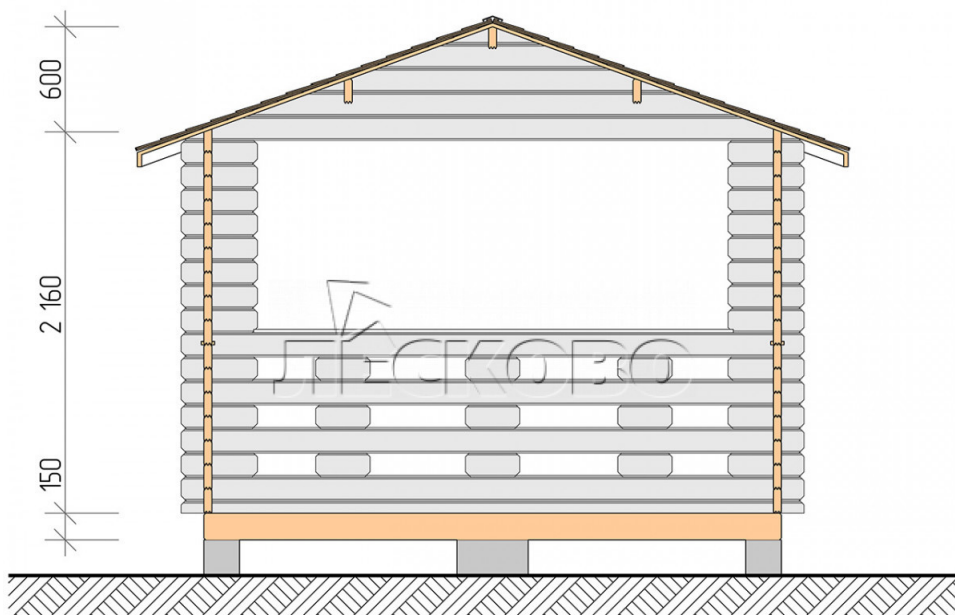

Gazebo "BS" series 3.5×5

Project Dimensions

3.5 × 5 / 15 m²

Цена

2,457 €

Timber

45 mm

65 mm
+ 527 €

Assembling a house kit

No assembly required

Assembly required
+ 614 €

Project planning

Разрез

House Kit

- Wall kit: mini-chamber drying chamber 44 × 145 mm with bowls for the project. The material of the

tree is spruce, pine (GOST 8486). Humidity 12-14%. The height of the walls is 2.16 m;

- Logs, lower harness: board 45 × 145 mm chamber drying 10-12%;
- Floors: floorboard 35 mm, chamber drying;
- Ceiling: imitation of a bar 20 × 135 mm, chamber drying;
- Platbands: dry planed board 20 × 100 mm;
- Roof: shingles;