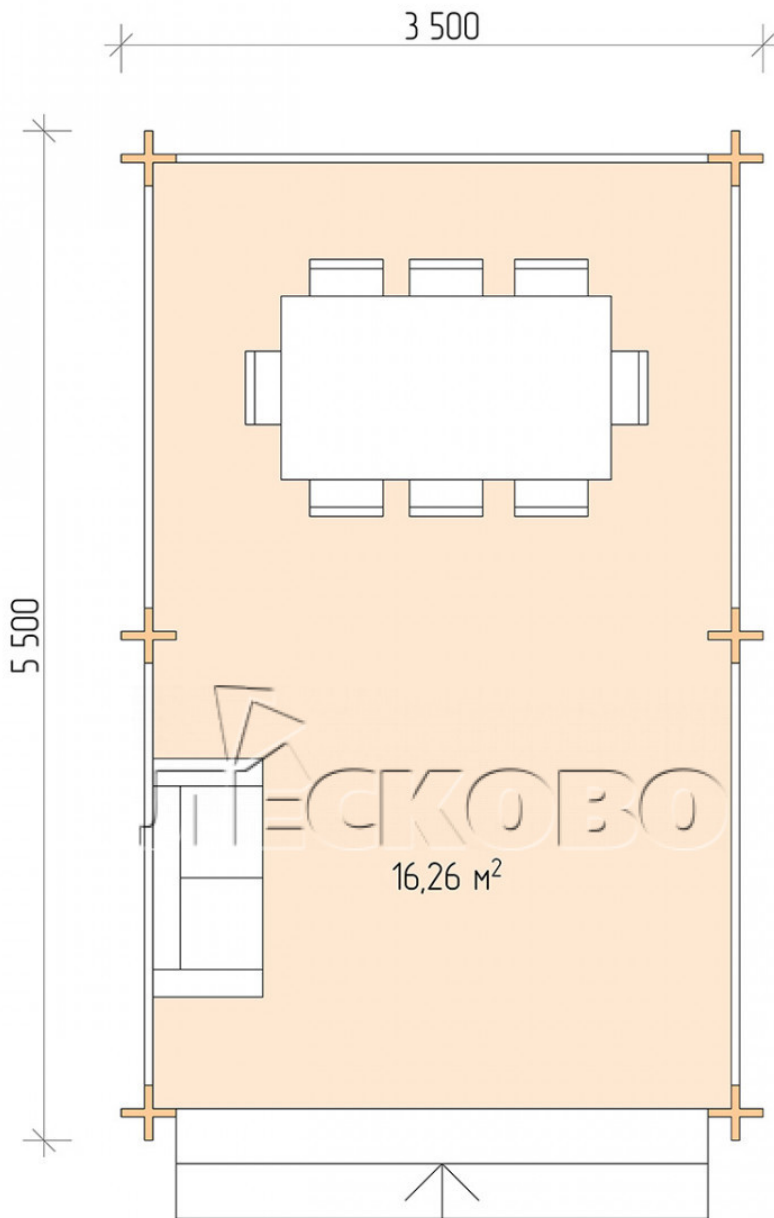

Gazebo "BS" series 3.5×5.5

Project Dimensions

3.5 × 5.5 / 16.6 m²

Full house set

2,018 €

Timber

45 MM

65 MM
+ 397 €

Project planning

3 500

5 500

16,26
M²

Разрез

House Kit

- Wall kit: mini-chamber drying chamber 44 × 145 mm with bowls for the project. The material of the tree is spruce, pine (GOST 8486). Humidity 12-14%. The height of the walls is 2.16 m;
- Logs, lower harness: board 45 × 145 mm chamber drying 10-12%;
- Floors: floorboard 35 mm, chamber drying;
- Ceiling: imitation of a bar 20 × 135 mm, chamber drying;
- Platbands: dry planed board 20 × 100 mm;
- Roof: shingles;

- Skirting board 35 mm.

+7 (4942) 499-770

156014, г. Кострома, ул. Базовая, д. 8