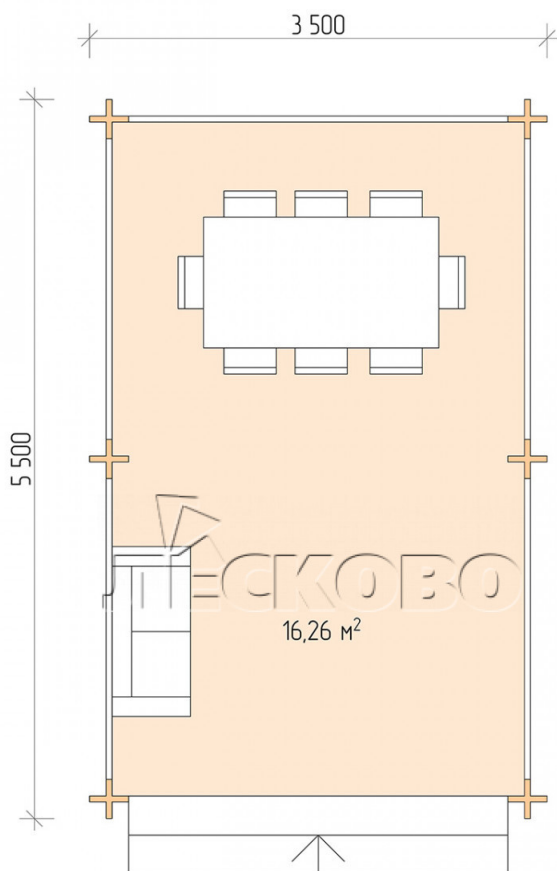

Gazebo "BS" series 3.5×5.5

Project Dimensions

3.5 × 5.5 / 16.6 m²

Цена

2,692 €

Timber

45 mm

65 mm
+ 543 €

Assembling a house kit

No assembly required

Assembly required
+ 673 €

Project planning

Разрез

House Kit

- Wall kit: mini-chamber drying chamber 44 × 145 mm with bowls for the project. The material of the

tree is spruce, pine (GOST 8486). Humidity 12-14%. The height of the walls is 2.16 m;

- Logs, lower harness: board 45 × 145 mm chamber drying 10-12%;
- Floors: floorboard 35 mm, chamber drying;
- Ceiling: imitation of a bar 20 × 135 mm, chamber drying;
- Platbands: dry planed board 20 × 100 mm;
- Roof: shingles;