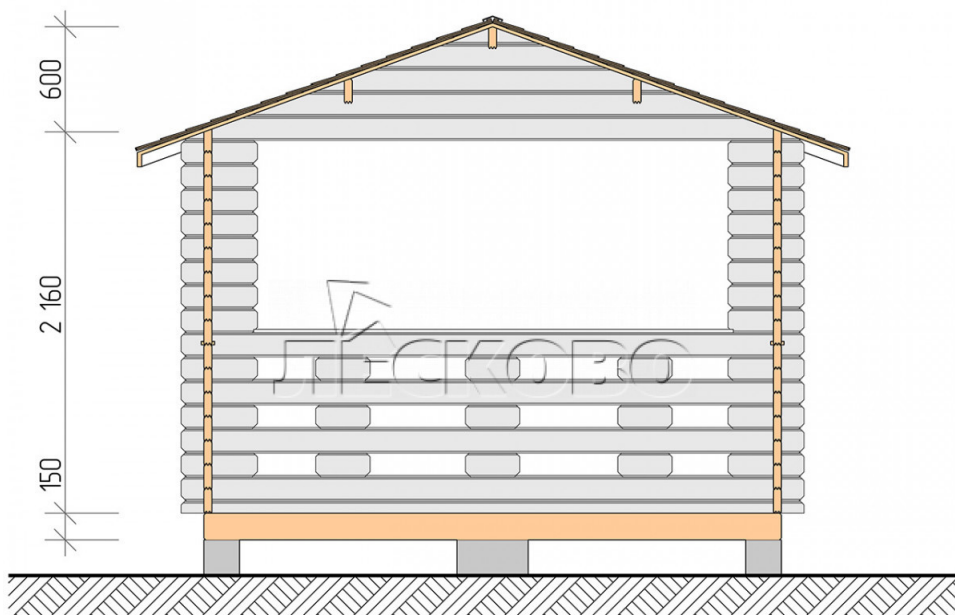

Gazebo "BS" series 3.5×5.5

Project Dimensions

3.5 × 5.5 / 16.6 m²

Цена

2,692 €

Timber

45 mm

65 mm
+ 543 €

Assembling a house kit

No assembly required

Assembly required
+ 673 €

Project planning

Разрез

House Kit

- Wall kit: mini-chamber drying chamber 44 × 145 mm with bowls for the project. The material of the

tree is spruce, pine (GOST 8486). Humidity 12-14%. The height of the walls is 2.16 m;

- Logs, lower harness: board 45 × 145 mm chamber drying 10-12%;
- Floors: floorboard 35 mm, chamber drying;
- Ceiling: imitation of a bar 20 × 135 mm, chamber drying;
- Platbands: dry planed board 20 × 100 mm;
- Roof: shingles;