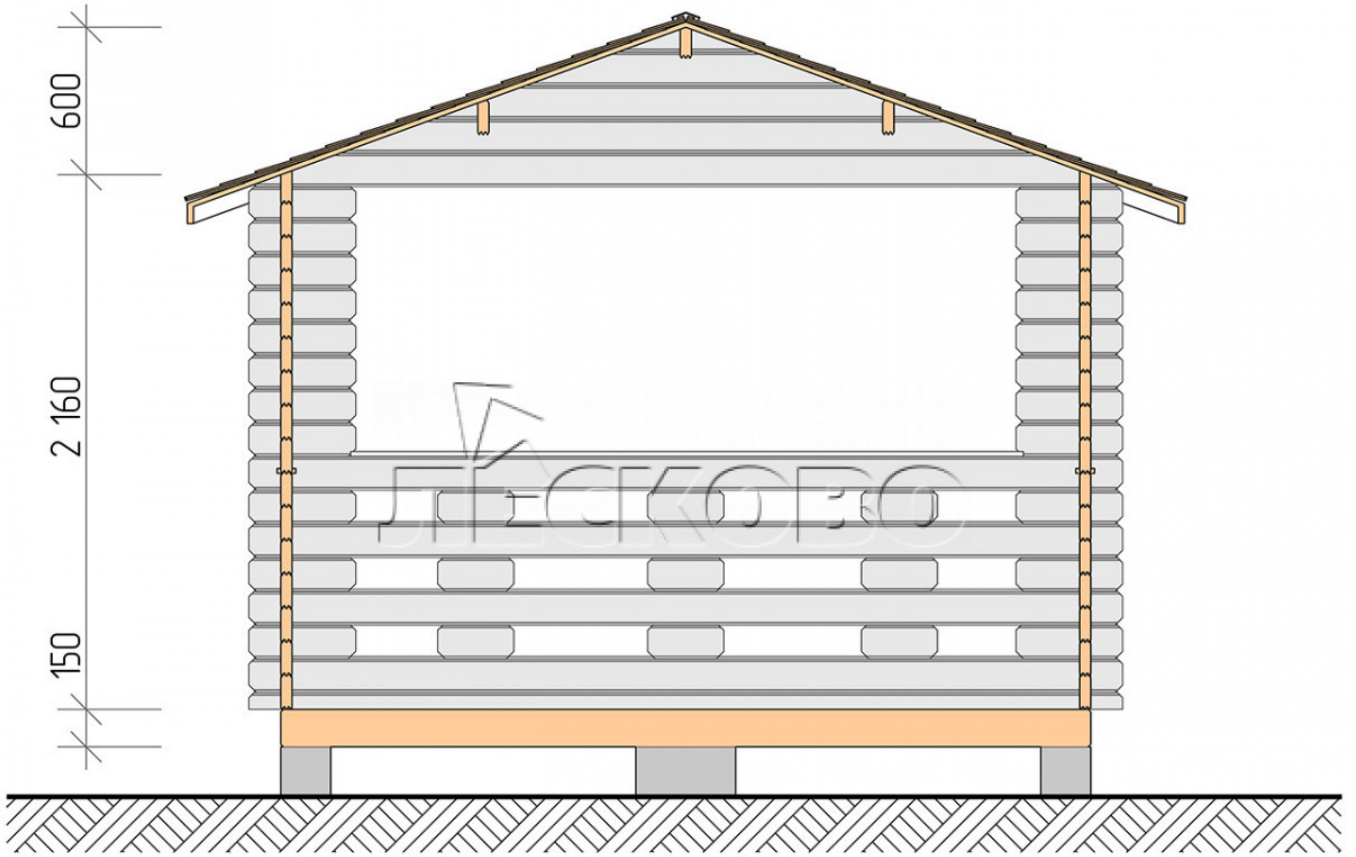

Gazebo "BS" series 3.5×5.5

Project Dimensions

3.5 × 5.5 / 16.6 m²

Full house set

2,018 €

Timber

45 MM

65 MM
+ 397 €

Project planning

3 500

5 500

16,26
M²

Разрез

House Kit

- Wall kit: mini-chamber drying chamber 44 × 145 mm with bowls for the project. The material of the tree is spruce, pine (GOST 8486). Humidity 12-14%. The height of the walls is 2.16 m;
- Logs, lower harness: board 45 × 145 mm chamber drying 10-12%;
- Floors: floorboard 35 mm, chamber drying;
- Ceiling: imitation of a bar 20 × 135 mm, chamber drying;
- Platbands: dry planed board 20 × 100 mm;
- Roof: shingles;