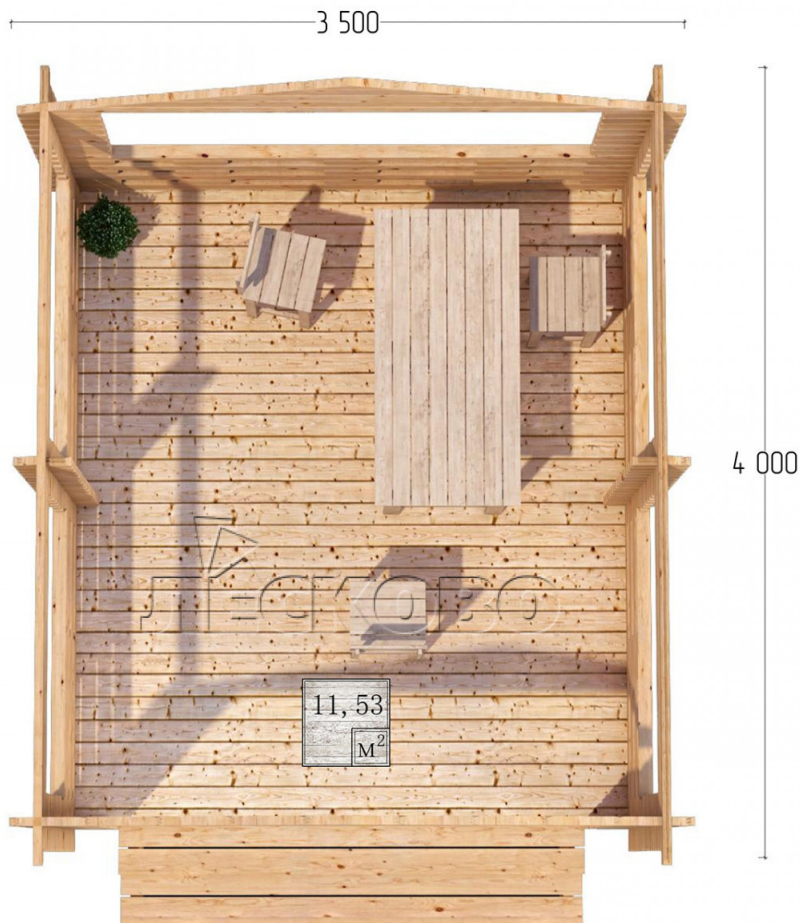

Gazebo "BS" series 3.5×4

Project Dimensions

3.5 × 4 / 11.8 m²

Цена

2,248 €

Timber

45 mm

65 mm
+ 506 €

Assembling a house kit

No assembly required

Assembly required
+ 562 €

Project planning

Разрез

House Kit

- Wall kit: mini-chamber drying chamber 44 × 145 mm with bowls for the project. The material of the

tree is spruce, pine (GOST 8486). Humidity 12-14%. The height of the walls is 2.16 m;

- Logs, lower harness: board 45 × 145 mm chamber drying 10-12%;
- Floors: floorboard 35 mm, chamber drying;
- Ceiling: imitation of a bar 20 × 135 mm, chamber drying;
- Platbands: dry planed board 20 × 100 mm;
- Roof: shingles;