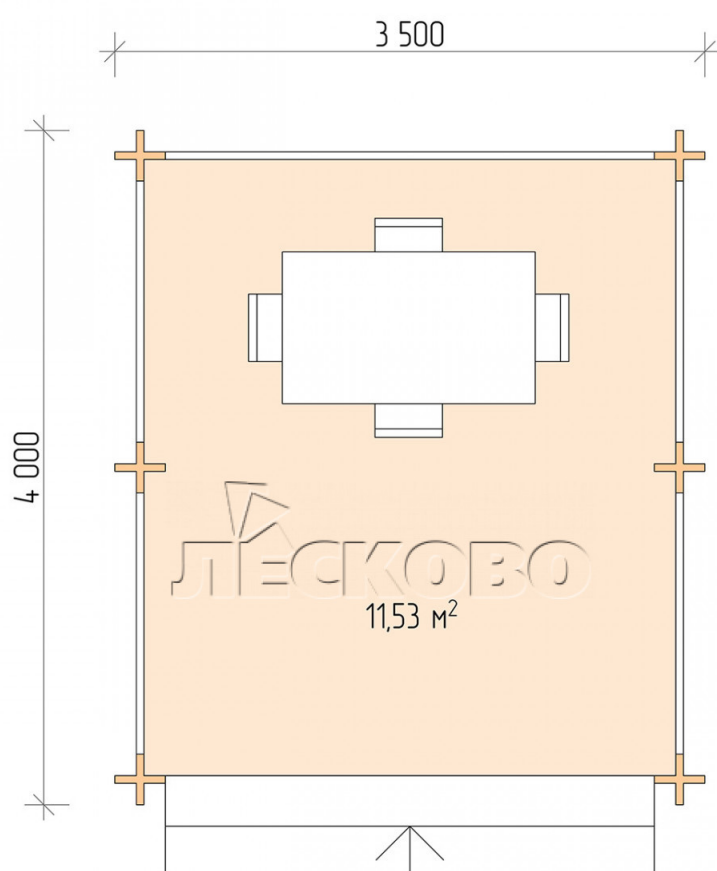

Gazebo "BS" series 3.5×4

Project Dimensions

3.5 × 4 / 11.8 m²

Цена

2,248 €

Timber

45 mm

65 mm
+ 506 €

Assembling a house kit

No assembly required

Assembly required
+ 562 €

Project planning

Разрез

House Kit

- Wall kit: mini-chamber drying chamber 44 × 145 mm with bowls for the project. The material of the

tree is spruce, pine (GOST 8486). Humidity 12-14%. The height of the walls is 2.16 m;

- Logs, lower harness: board 45 × 145 mm chamber drying 10-12%;
- Floors: floorboard 35 mm, chamber drying;
- Ceiling: imitation of a bar 20 × 135 mm, chamber drying;
- Platbands: dry planed board 20 × 100 mm;
- Roof: shingles;