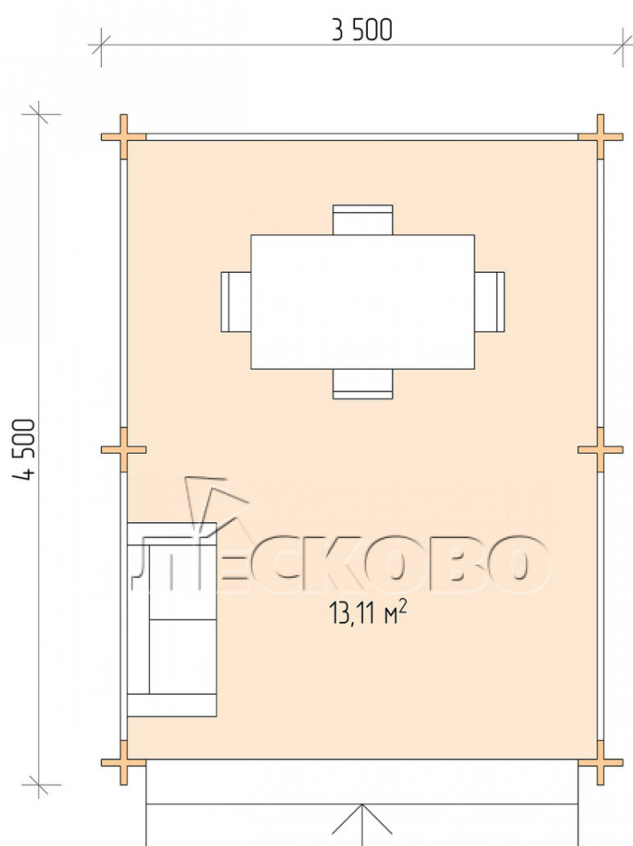

Gazebo "BS" series 3.5×4.5

Project Dimensions

3.5 × 4.5 / 13.4 m²

Цена

2,379 €

Timber

45 mm

65 mm
+ 498 €

Assembling a house kit

No assembly required

Assembly required
+ 595 €

Project planning

Разрез

House Kit

- Wall kit: mini-chamber drying chamber 44 × 145 mm with bowls for the project. The material of the

tree is spruce, pine (GOST 8486). Humidity 12-14%. The height of the walls is 2.16 m;

- Logs, lower harness: board 45 × 145 mm chamber drying 10-12%;
- Floors: floorboard 35 mm, chamber drying;
- Ceiling: imitation of a bar 20 × 135 mm, chamber drying;
- Platbands: dry planed board 20 × 100 mm;
- Roof: shingles;