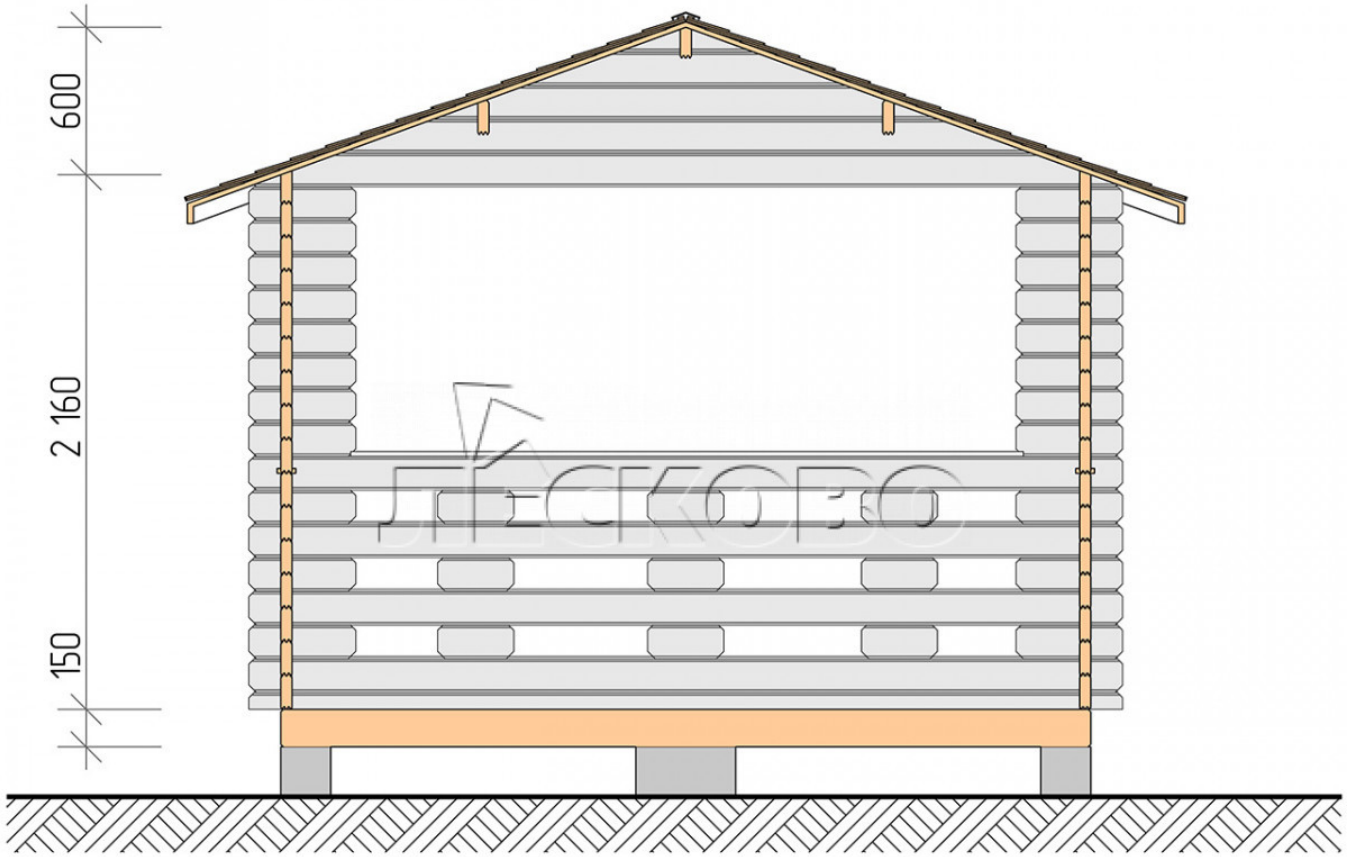

Gazebo "BS" series 3.5×4.5

Project Dimensions

3.5 × 4.5 / 13.4 m²

Full house set

1,795 €

Timber

45 MM

65 MM
+ 367 €

Project planning

3 500

4 500

Разрез

House Kit

- Wall kit: mini-chamber drying chamber 44 × 145 mm with bowls for the project. The material of the tree is spruce, pine (GOST 8486). Humidity 12-14%. The height of the walls is 2.16 m;
- Logs, lower harness: board 45 × 145 mm chamber drying 10-12%;
- Floors: floorboard 35 mm, chamber drying;
- Ceiling: imitation of a bar 20 × 135 mm, chamber drying;
- Platbands: dry planed board 20 × 100 mm;
- Roof: shingles;