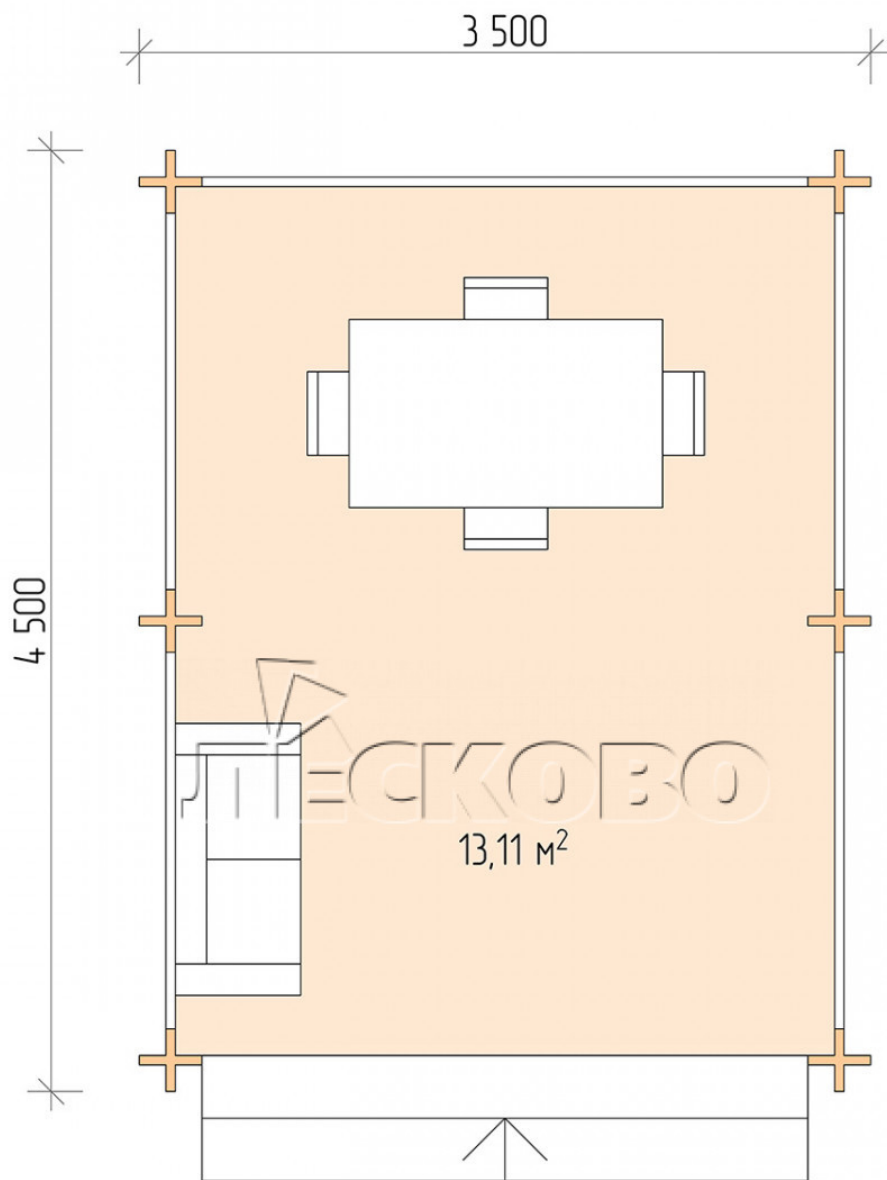

Gazebo "BS" series 3.5×4.5

Project Dimensions

3.5 × 4.5 / 13.4 m²

Full house set

1,795 €

Timber

45 MM

65 MM
+ 367 €

Project planning

3 500

4 500

Разрез

House Kit

- Wall kit: mini-chamber drying chamber 44 × 145 mm with bowls for the project. The material of the tree is spruce, pine (GOST 8486). Humidity 12-14%. The height of the walls is 2.16 m;
- Logs, lower harness: board 45 × 145 mm chamber drying 10-12%;
- Floors: floorboard 35 mm, chamber drying;
- Ceiling: imitation of a bar 20 × 135 mm, chamber drying;
- Platbands: dry planed board 20 × 100 mm;
- Roof: shingles;