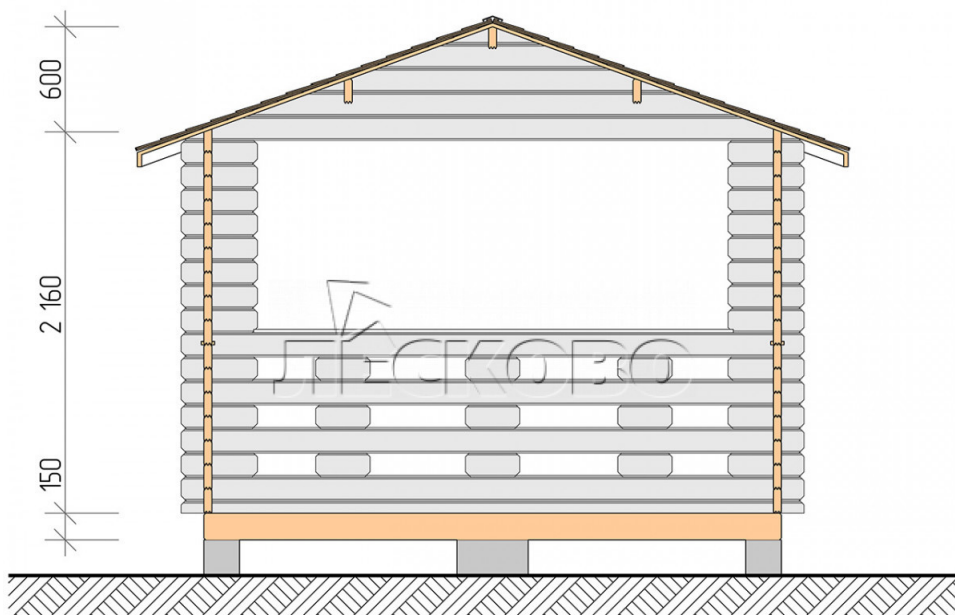

Gazebo "BS" series 3.5×4.5

Project Dimensions

3.5 × 4.5 / 13.4 m²

Цена

2,379 €

Timber

45 mm

65 mm
+ 498 €

Assembling a house kit

No assembly required

Assembly required
+ 595 €

Project planning

Разрез

House Kit

- Wall kit: mini-chamber drying chamber 44 × 145 mm with bowls for the project. The material of the

tree is spruce, pine (GOST 8486). Humidity 12-14%. The height of the walls is 2.16 m;

- Logs, lower harness: board 45 × 145 mm chamber drying 10-12%;
- Floors: floorboard 35 mm, chamber drying;
- Ceiling: imitation of a bar 20 × 135 mm, chamber drying;
- Platbands: dry planed board 20 × 100 mm;
- Roof: shingles;