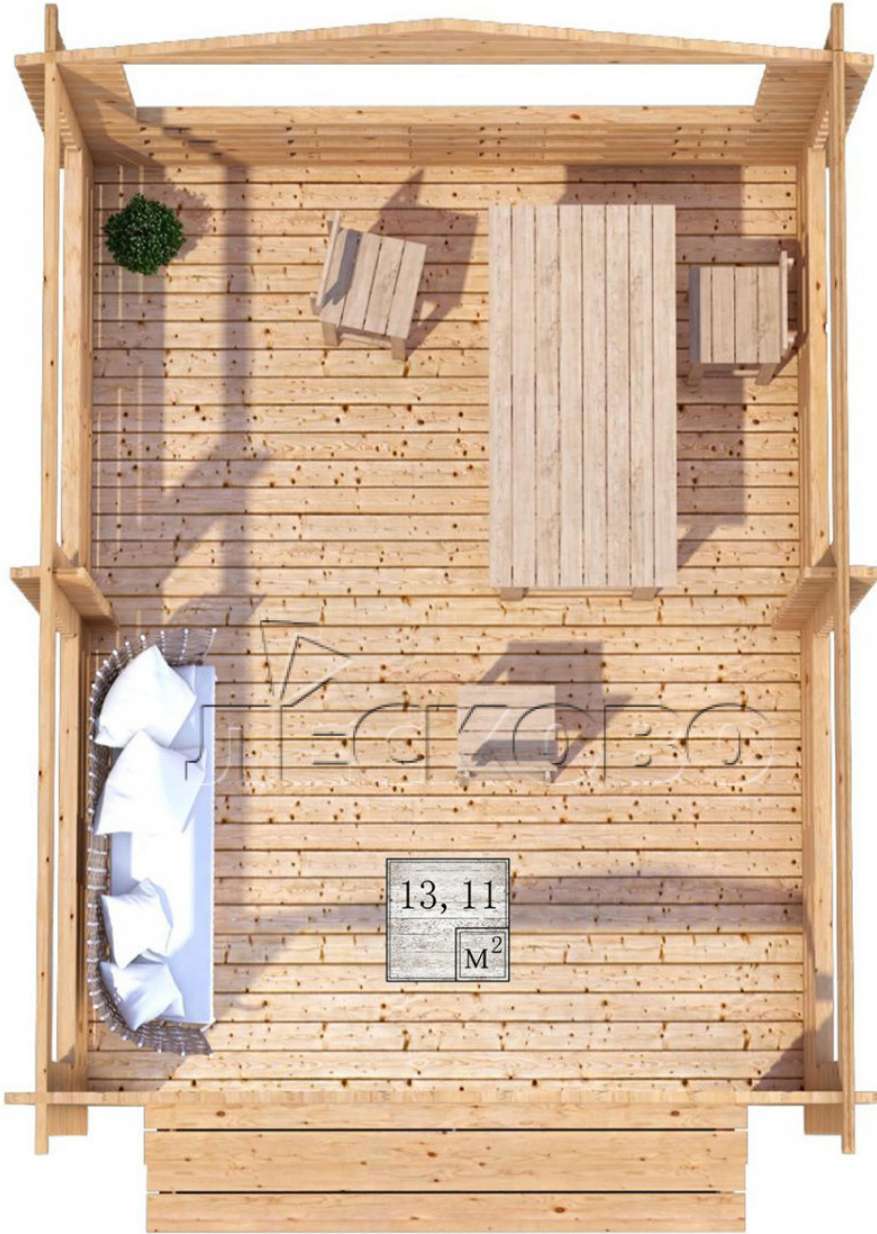

Gazebo "BS" series 3.5×4.5

Project Dimensions

3.5 × 4.5 / 13.4 m²

Full house set

1,795 €

Timber

45 MM

65 MM
+ 367 €

Project planning

3 500

4 500

Разрез

House Kit

- Wall kit: mini-chamber drying chamber 44 × 145 mm with bowls for the project. The material of the tree is spruce, pine (GOST 8486). Humidity 12-14%. The height of the walls is 2.16 m;
- Logs, lower harness: board 45 × 145 mm chamber drying 10-12%;
- Floors: floorboard 35 mm, chamber drying;
- Ceiling: imitation of a bar 20 × 135 mm, chamber drying;
- Platbands: dry planed board 20 × 100 mm;
- Roof: shingles;