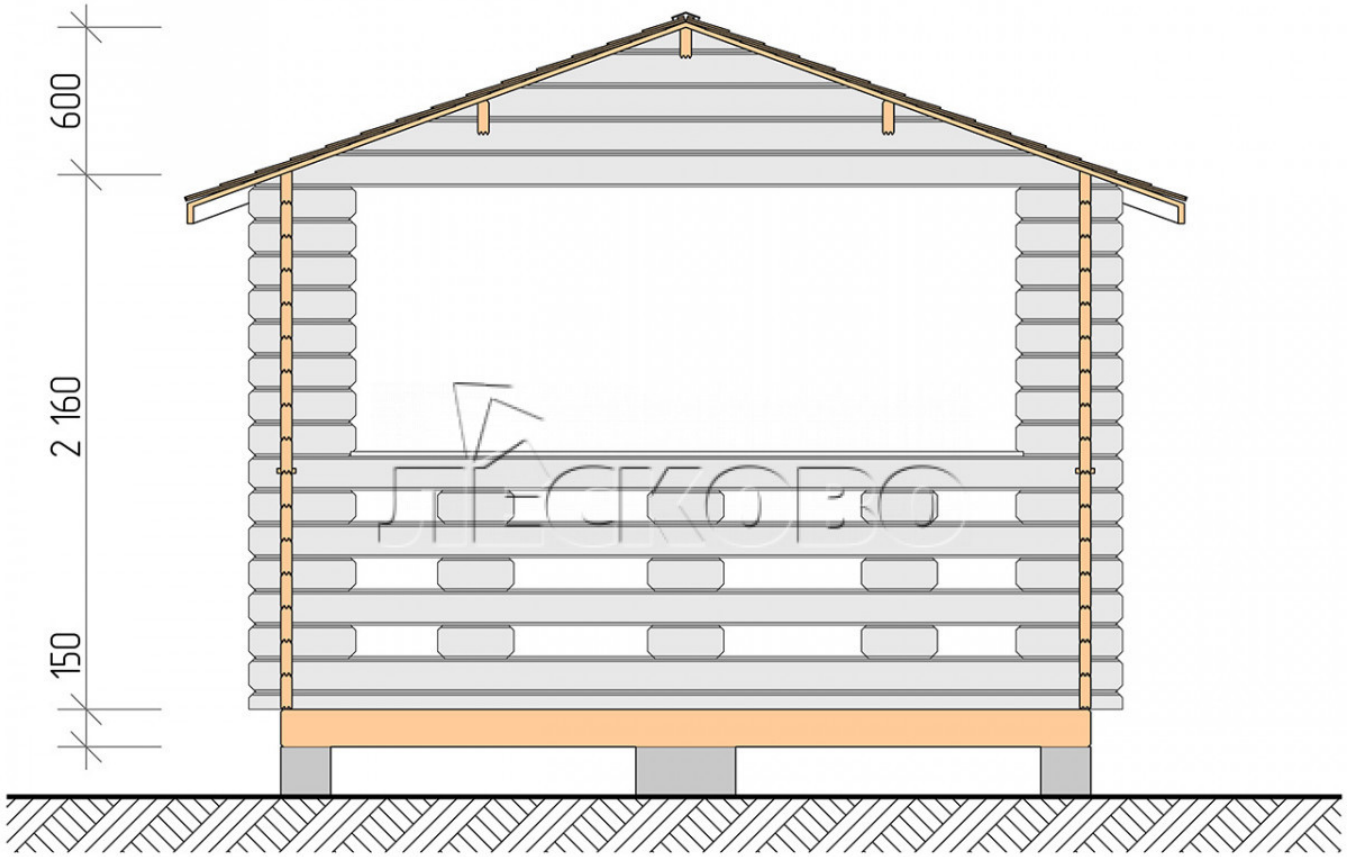

## Gazebo "BS" series 3.5×3.5

Project Dimensions

3.5 × 3.5 / 10.2 m<sup>2</sup>

Full house set

**1,322 €**

# Разрез

### House Kit

- Wall kit: mini-chamber drying chamber 44 × 145 mm with bowls for the project. The material of the tree is spruce, pine (GOST 8486). Humidity 12-14%. The height of the walls is 2.16 m;
- Logs, lower harness: board 45 × 145 mm chamber drying 10-12%;
- Floors: floorboard 35 mm, chamber drying;
- Ceiling: imitation of a bar 20 × 135 mm, chamber drying;
- Platbands: dry planed board 20 × 100 mm;
- Roof: shingles;