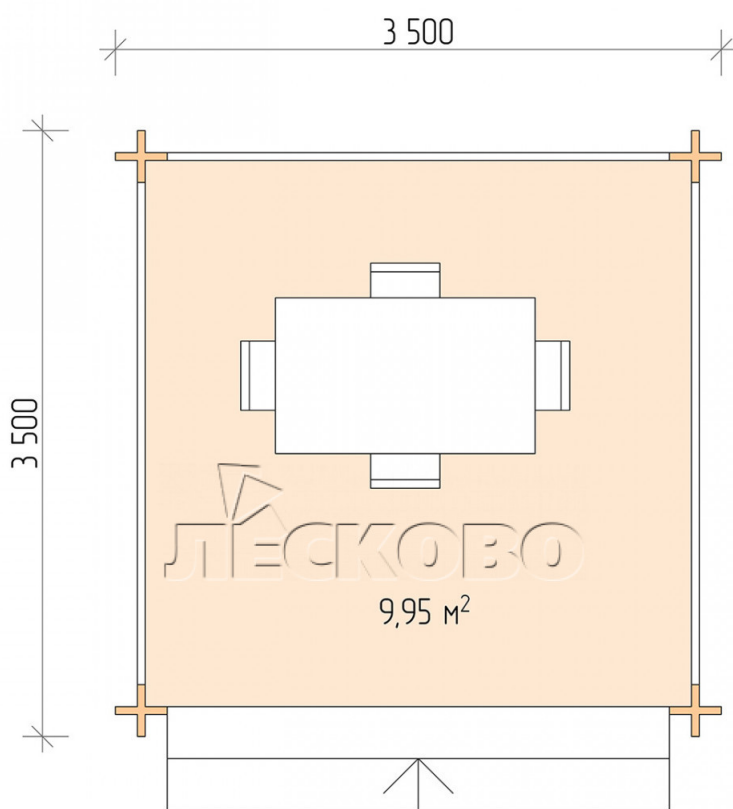

Gazebo "BS" series 3.5×3.5

Project Dimensions

3.5 × 3.5 / 10.2 m²

Цена

1,764 €

Timber

45 mm

65 mm
+ 370 €

Assembling a house kit

No assembly required

Assembly required
+ 441 €

Project planning

Разрез

House Kit

- Wall kit: mini-chamber drying chamber 44 × 145 mm with bowls for the project. The material of the

tree is spruce, pine (GOST 8486). Humidity 12-14%. The height of the walls is 2.16 m;

- Logs, lower harness: board 45 × 145 mm chamber drying 10-12%;
- Floors: floorboard 35 mm, chamber drying;
- Ceiling: imitation of a bar 20 × 135 mm, chamber drying;
- Platbands: dry planed board 20 × 100 mm;
- Roof: shingles;