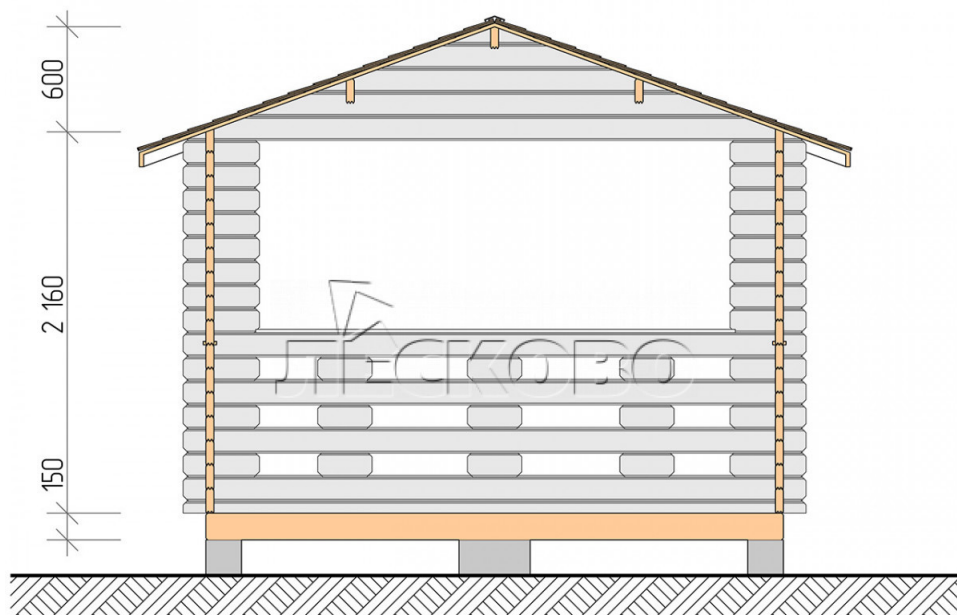

Gazebo "BS" series 3.5×3.5

Project Dimensions

3.5 × 3.5 / 10.2 m²

Цена

1,764 €

Timber

45 mm

65 mm
+ 370 €

Assembling a house kit

No assembly required

Assembly required
+ 441 €

Project planning

Разрез

House Kit

- Wall kit: mini-chamber drying chamber 44 × 145 mm with bowls for the project. The material of the

tree is spruce, pine (GOST 8486). Humidity 12-14%. The height of the walls is 2.16 m;

- Logs, lower harness: board 45 × 145 mm chamber drying 10-12%;
- Floors: floorboard 35 mm, chamber drying;
- Ceiling: imitation of a bar 20 × 135 mm, chamber drying;
- Platbands: dry planed board 20 × 100 mm;
- Roof: shingles;