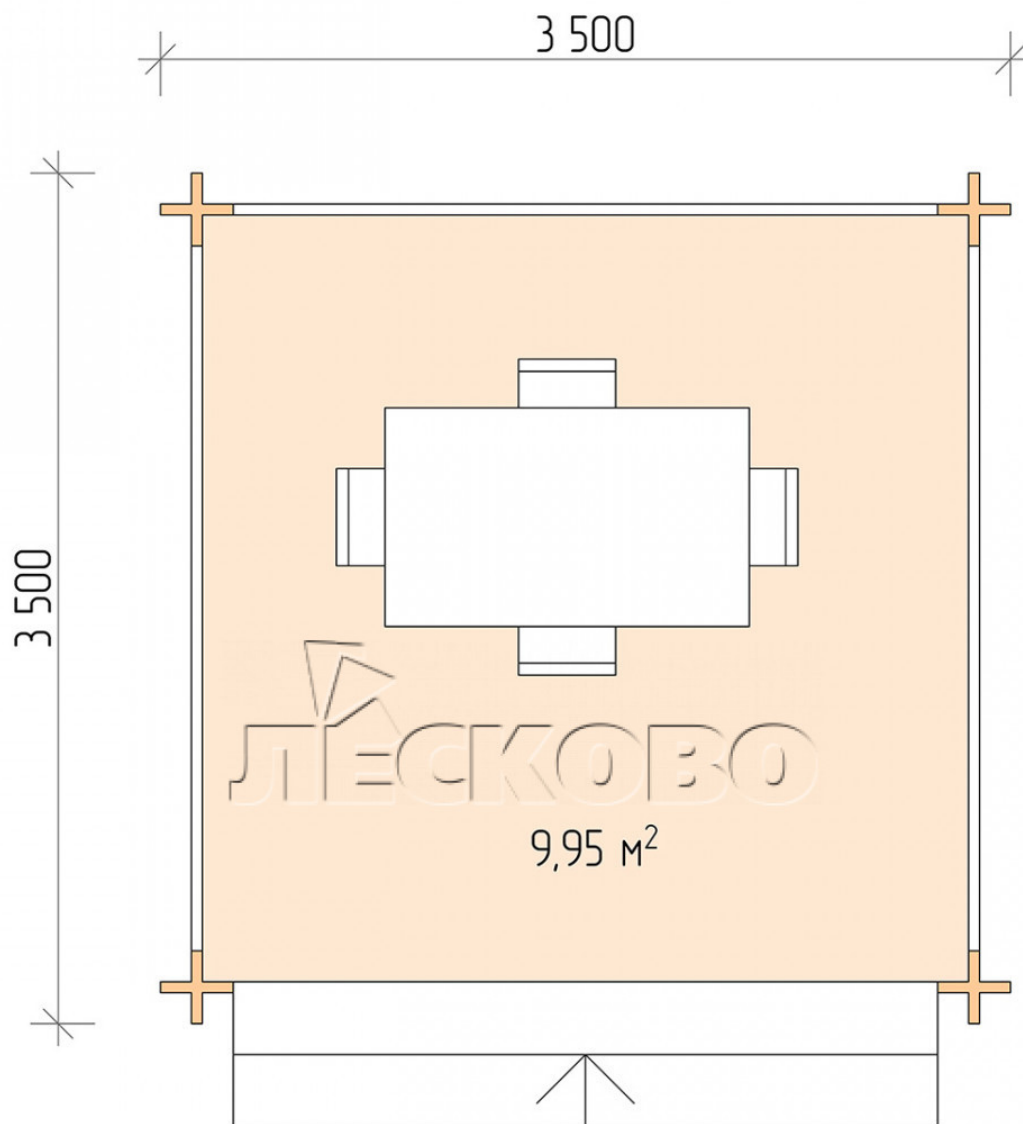

## Gazebo "BS" series 3.5×3.5

Project Dimensions

3.5 × 3.5 / 10.2 m<sup>2</sup>

Full house set

**1,322 €**

# Разрез

### House Kit

- Wall kit: mini-chamber drying chamber 44 × 145 mm with bowls for the project. The material of the tree is spruce, pine (GOST 8486). Humidity 12-14%. The height of the walls is 2.16 m;
- Logs, lower harness: board 45 × 145 mm chamber drying 10-12%;
- Floors: floorboard 35 mm, chamber drying;
- Ceiling: imitation of a bar 20 × 135 mm, chamber drying;
- Platbands: dry planed board 20 × 100 mm;
- Roof: shingles;