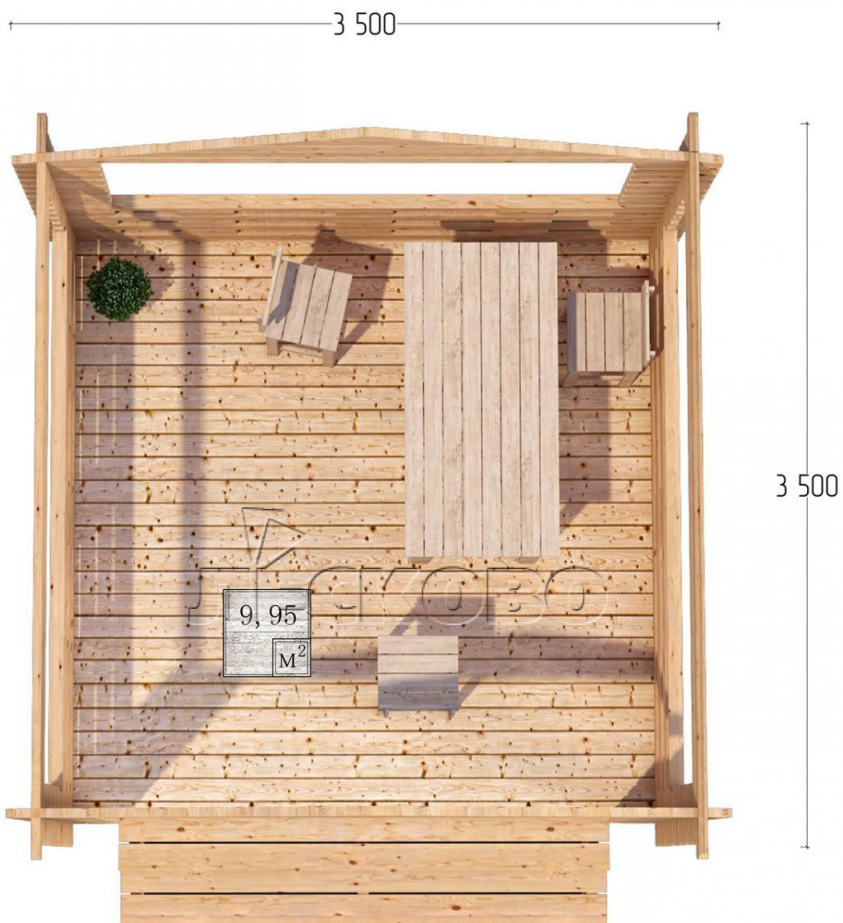

Gazebo "BS" series 3.5×3.5

Project Dimensions

3.5 × 3.5 / 10.2 m²

Цена

1,764 €

Timber

45 mm

65 mm
+ 370 €

Assembling a house kit

No assembly required

Assembly required
+ 441 €

Project planning

Разрез

House Kit

- Wall kit: mini-chamber drying chamber 44 × 145 mm with bowls for the project. The material of the

tree is spruce, pine (GOST 8486). Humidity 12-14%. The height of the walls is 2.16 m;

- Logs, lower harness: board 45 × 145 mm chamber drying 10-12%;
- Floors: floorboard 35 mm, chamber drying;
- Ceiling: imitation of a bar 20 × 135 mm, chamber drying;
- Platbands: dry planed board 20 × 100 mm;
- Roof: shingles;