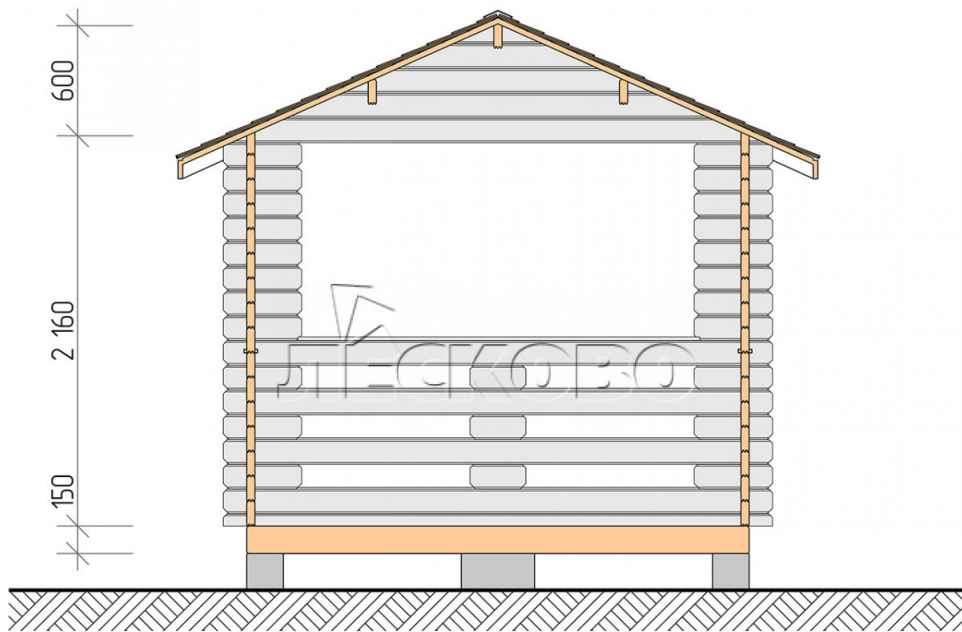

Gazebo "BS" series 3×6

Project Dimensions

3 × 6 / 15.4 m²

Цена

2,522 €

Timber

45 mm

65 mm
+ 543 €

Assembling a house kit

No assembly required

Assembly required
+ 630 €

Project planning

Разрез

House Kit

- Wall kit: mini-chamber drying chamber 44 × 145 mm with bowls for the project. The material of the

tree is spruce, pine (GOST 8486). Humidity 12-14%. The height of the walls is 2.16 m;

- Logs, lower harness: board 45 × 145 mm chamber drying 10-12%;
- Floors: floorboard 35 mm, chamber drying;
- Ceiling: imitation of a bar 20 × 135 mm, chamber drying;
- Platbands: dry planed board 20 × 100 mm;
- Roof: shingles;