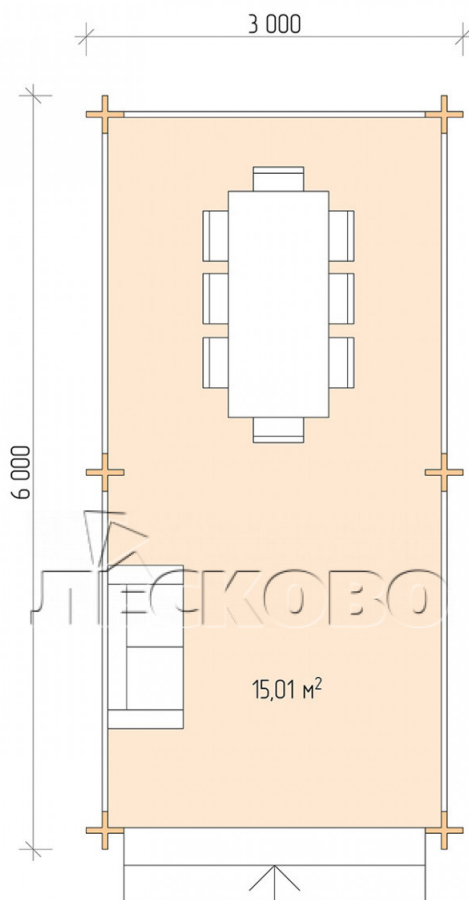

Gazebo "BS" series 3×6

Project Dimensions

3 × 6 / 15.4 m²

Цена

2,522 €

Timber

45 mm

65 mm
+ 543 €

Assembling a house kit

No assembly required

Assembly required
+ 630 €

Project planning

Разрез

House Kit

- Wall kit: mini-chamber drying chamber 44 × 145 mm with bowls for the project. The material of the

tree is spruce, pine (GOST 8486). Humidity 12-14%. The height of the walls is 2.16 m;

- Logs, lower harness: board 45 × 145 mm chamber drying 10-12%;
- Floors: floorboard 35 mm, chamber drying;
- Ceiling: imitation of a bar 20 × 135 mm, chamber drying;
- Platbands: dry planed board 20 × 100 mm;
- Roof: shingles;