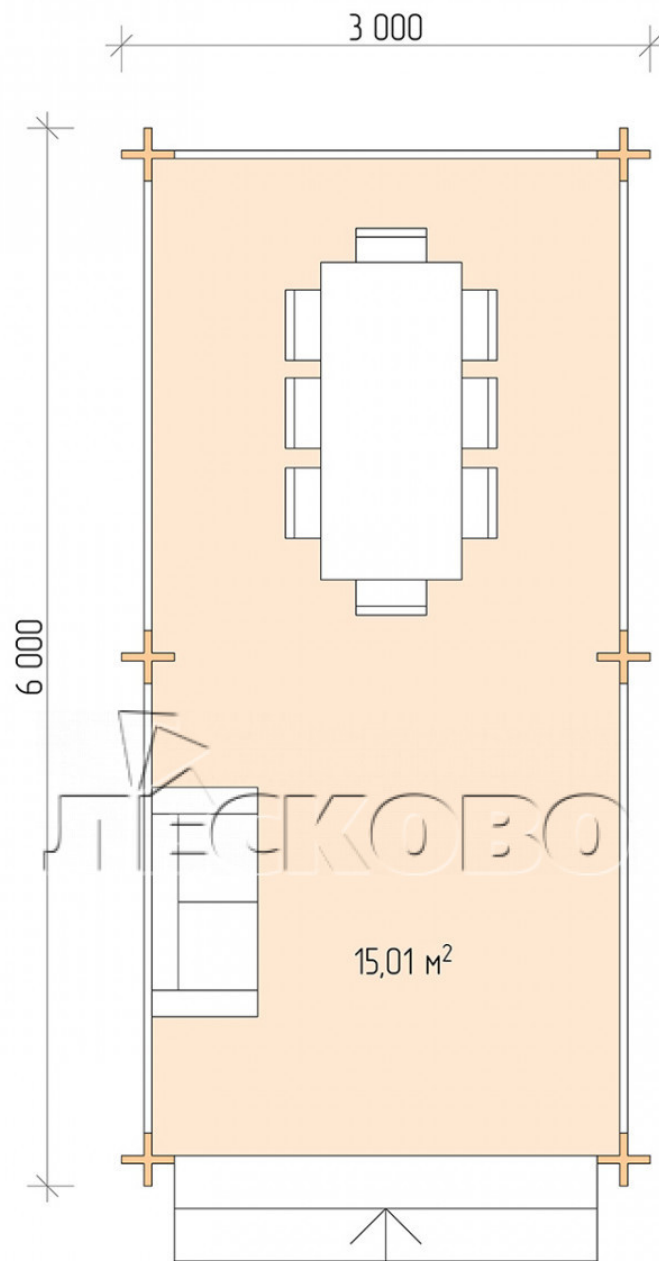

## Gazebo "BS" series 3×6

Project Dimensions

3 × 6 / 15.4 m<sup>2</sup>

Full house set

**1,918 €**

# Разрез

### House Kit

- Wall kit: mini-chamber drying chamber 44 × 145 mm with bowls for the project. The material of the tree is spruce, pine (GOST 8486). Humidity 12-14%. The height of the walls is 2.16 m;
- Logs, lower harness: board 45 × 145 mm chamber drying 10-12%;
- Floors: floorboard 35 mm, chamber drying;
- Ceiling: imitation of a bar 20 × 135 mm, chamber drying;
- Platbands: dry planed board 20 × 100 mm;
- Roof: shingles;