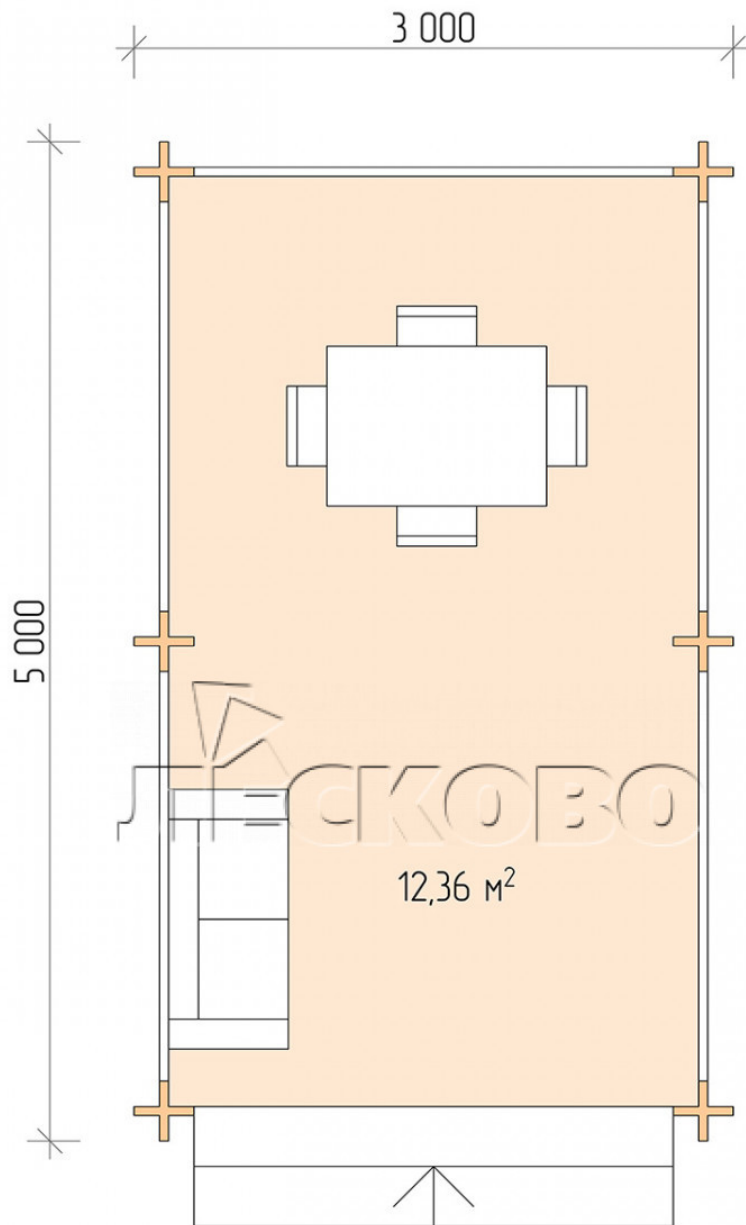

## Gazebo "BS" series 3×5

Project Dimensions

3 × 5 / 12.7 m<sup>2</sup>

Full house set

**1,627 €**

# Разрез

### House Kit

- Wall kit: mini-chamber drying chamber 44 × 145 mm with bowls for the project. The material of the tree is spruce, pine (GOST 8486). Humidity 12-14%. The height of the walls is 2.16 m;
- Logs, lower harness: board 45 × 145 mm chamber drying 10-12%;
- Floors: floorboard 35 mm, chamber drying;
- Ceiling: imitation of a bar 20 × 135 mm, chamber drying;
- Platbands: dry planed board 20 × 100 mm;
- Roof: shingles;