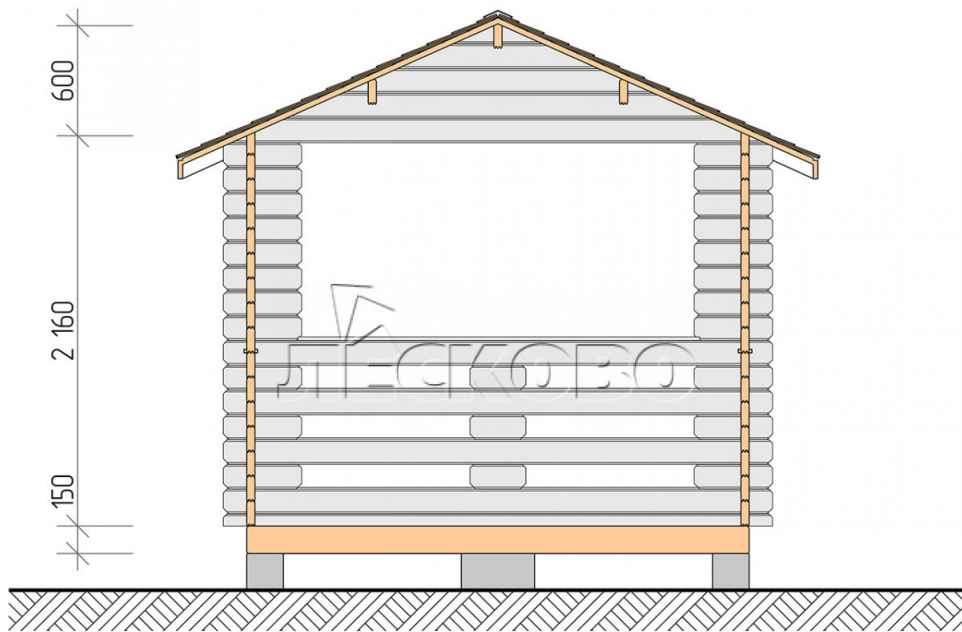

Gazebo "BS" series 3x5

Project Dimensions

3 × 5 / 12.7 m²

Цена

2,264 €

Timber

45 mm

65 mm
+ 494 €

Assembling a house kit

No assembly required

Assembly required
+ 566 €

Project planning

Разрез

House Kit

- Wall kit: mini-chamber drying chamber 44 × 145 mm with bowls for the project. The material of the

tree is spruce, pine (GOST 8486). Humidity 12-14%. The height of the walls is 2.16 m;

- Logs, lower harness: board 45 × 145 mm chamber drying 10-12%;
- Floors: floorboard 35 mm, chamber drying;
- Ceiling: imitation of a bar 20 × 135 mm, chamber drying;
- Platbands: dry planed board 20 × 100 mm;
- Roof: shingles;