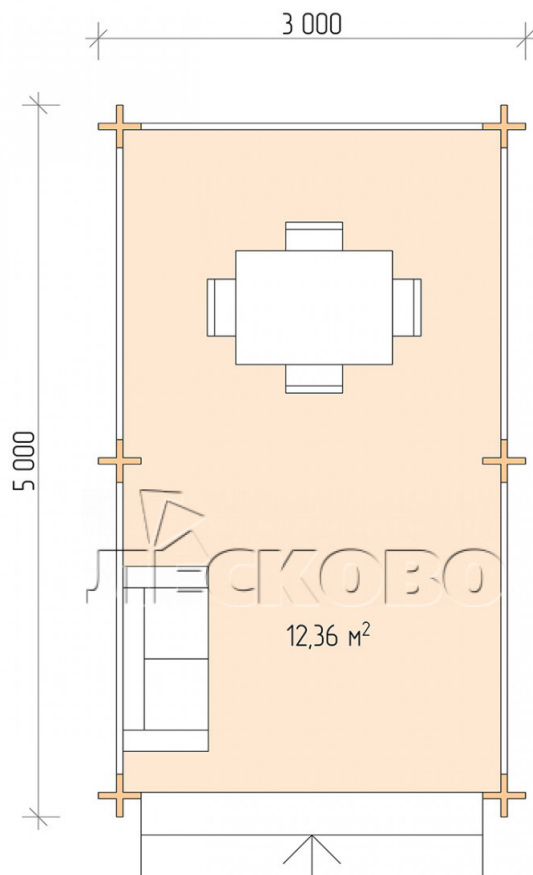

Gazebo "BS" series 3x5

Project Dimensions

3 × 5 / 12.7 m²

Цена

2,264 €

Timber

45 mm

65 mm
+ 494 €

Assembling a house kit

No assembly required

Assembly required
+ 566 €

Project planning

Разрез

House Kit

- Wall kit: mini-chamber drying chamber 44 × 145 mm with bowls for the project. The material of the

tree is spruce, pine (GOST 8486). Humidity 12-14%. The height of the walls is 2.16 m;

- Logs, lower harness: board 45 × 145 mm chamber drying 10-12%;
- Floors: floorboard 35 mm, chamber drying;
- Ceiling: imitation of a bar 20 × 135 mm, chamber drying;
- Platbands: dry planed board 20 × 100 mm;
- Roof: shingles;