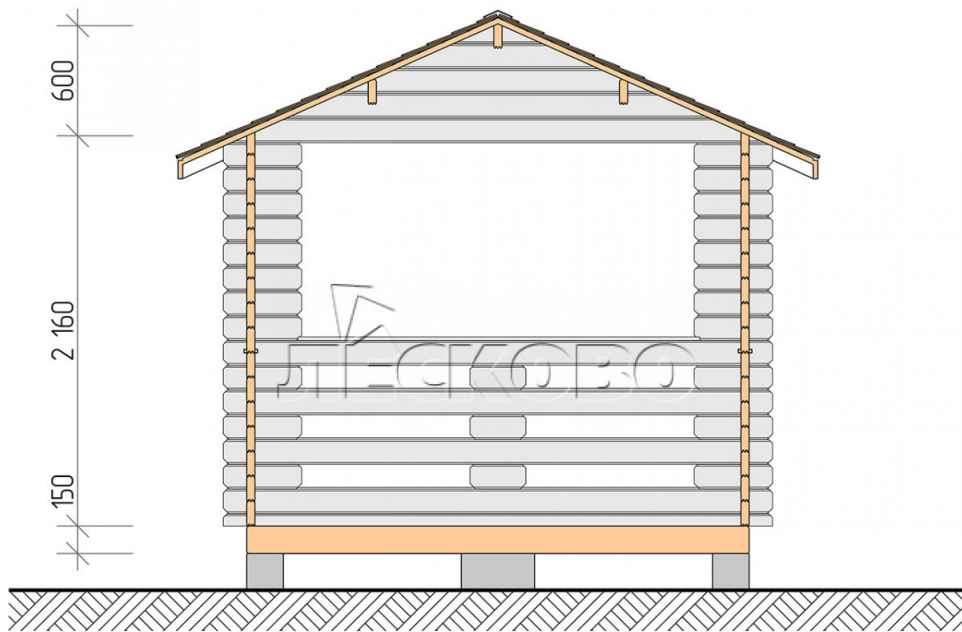

Gazebo "BS" series 3×5

Project Dimensions

3 × 5 / 12.7 m²

Цена

2,249 €

Timber

45 mm

65 mm
+ 490 €

Assembling a house kit

No assembly required

Assembly required
+ 562 €

Project planning

Разрез

House Kit

- Wall kit: mini-chamber drying chamber 44 × 145 mm with bowls for the project. The material of the

tree is spruce, pine (GOST 8486). Humidity 12-14%. The height of the walls is 2.16 m;

- Logs, lower harness: board 45 × 145 mm chamber drying 10-12%;
- Floors: floorboard 35 mm, chamber drying;
- Ceiling: imitation of a bar 20 × 135 mm, chamber drying;
- Platbands: dry planed board 20 × 100 mm;
- Roof: shingles;