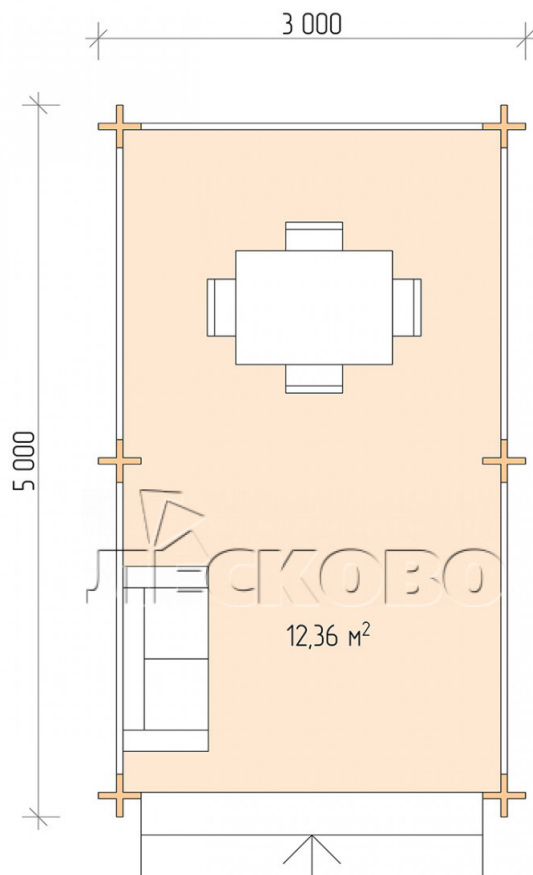

Gazebo "BS" series 3×5

Project Dimensions

3 × 5 / 12.7 m²

Цена

2,249 €

Timber

45 mm

65 mm
+ 490 €

Assembling a house kit

No assembly required

Assembly required
+ 562 €

Project planning

Разрез

House Kit

- Wall kit: mini-chamber drying chamber 44 × 145 mm with bowls for the project. The material of the

tree is spruce, pine (GOST 8486). Humidity 12-14%. The height of the walls is 2.16 m;

- Logs, lower harness: board 45 × 145 mm chamber drying 10-12%;
- Floors: floorboard 35 mm, chamber drying;
- Ceiling: imitation of a bar 20 × 135 mm, chamber drying;
- Platbands: dry planed board 20 × 100 mm;
- Roof: shingles;