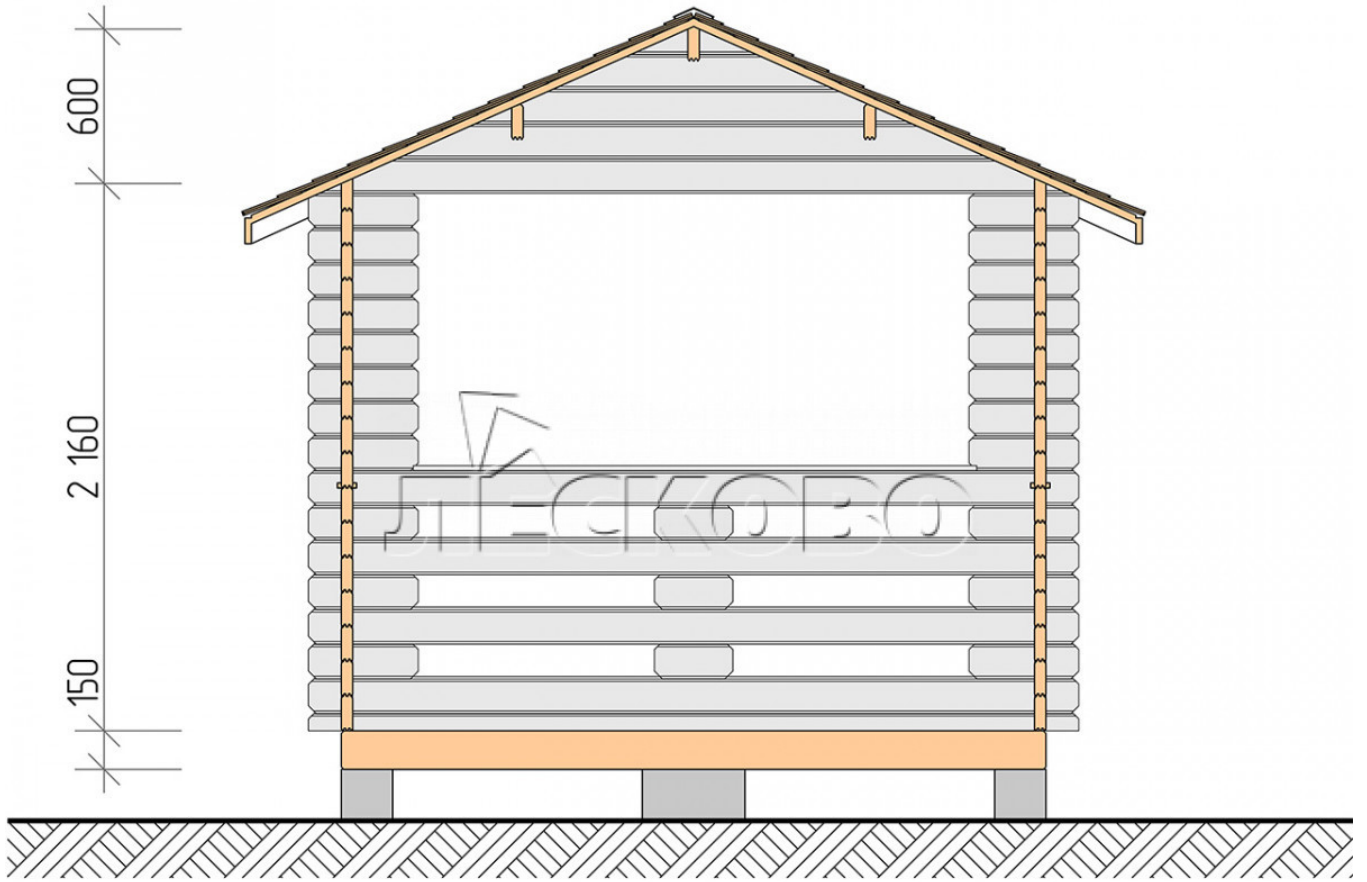

## Gazebo "BS" series 3×5

Project Dimensions

3 × 5 / 12.7 m<sup>2</sup>

Full house set

**1,627 €**

# Разрез

### House Kit

- Wall kit: mini-chamber drying chamber 44 × 145 mm with bowls for the project. The material of the tree is spruce, pine (GOST 8486). Humidity 12-14%. The height of the walls is 2.16 m;
- Logs, lower harness: board 45 × 145 mm chamber drying 10-12%;
- Floors: floorboard 35 mm, chamber drying;
- Ceiling: imitation of a bar 20 × 135 mm, chamber drying;
- Platbands: dry planed board 20 × 100 mm;
- Roof: shingles;