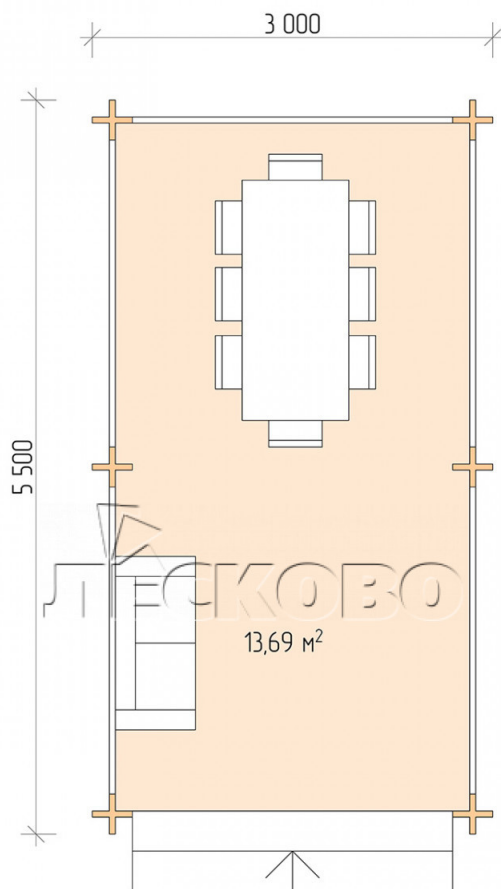

Gazebo "BS" series 3×5.5

Project Dimensions

3 × 5.5 / 14 m²

Цена

2,415 €

Timber

45 mm

65 mm
+ 515 €

Assembling a house kit

No assembly required

Assembly required
+ 604 €

Project planning

Разрез

House Kit

- Wall kit: mini-chamber drying chamber 44 × 145 mm with bowls for the project. The material of the

tree is spruce, pine (GOST 8486). Humidity 12-14%. The height of the walls is 2.16 m;

- Logs, lower harness: board 45 × 145 mm chamber drying 10-12%;
- Floors: floorboard 35 mm, chamber drying;
- Ceiling: imitation of a bar 20 × 135 mm, chamber drying;
- Platbands: dry planed board 20 × 100 mm;
- Roof: shingles;