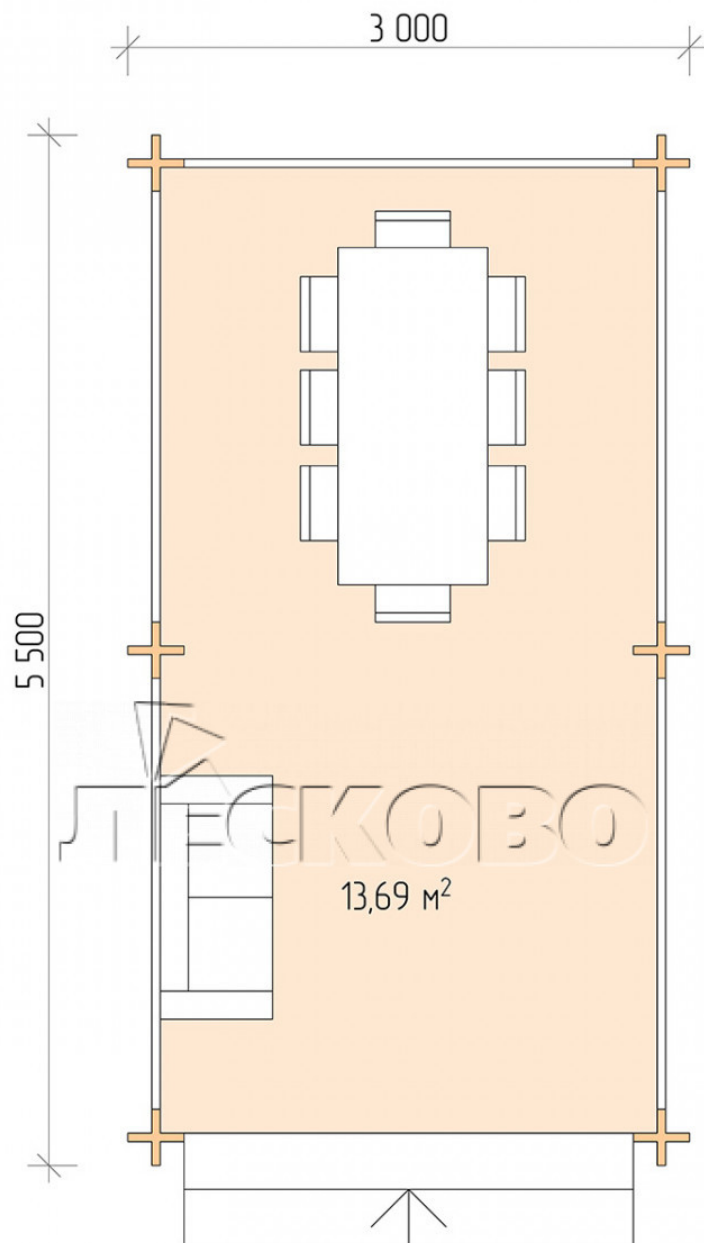

Gazebo "BS" series 3×5.5

Project Dimensions

3 × 5.5 / 14 m²

Full house set

1,850 €

Timber

45 MM

65 MM
+ 385 €

Project planning

3 000

5 500

13,69

M²

Разрез

House Kit

- Wall kit: mini-chamber drying chamber 44 × 145 mm with bowls for the project. The material of the tree is spruce, pine (GOST 8486). Humidity 12-14%. The height of the walls is 2.16 m;
- Logs, lower harness: board 45 × 145 mm chamber drying 10-12%;
- Floors: floorboard 35 mm, chamber drying;
- Ceiling: imitation of a bar 20 × 135 mm, chamber drying;
- Platbands: dry planed board 20 × 100 mm;
- Roof: shingles;