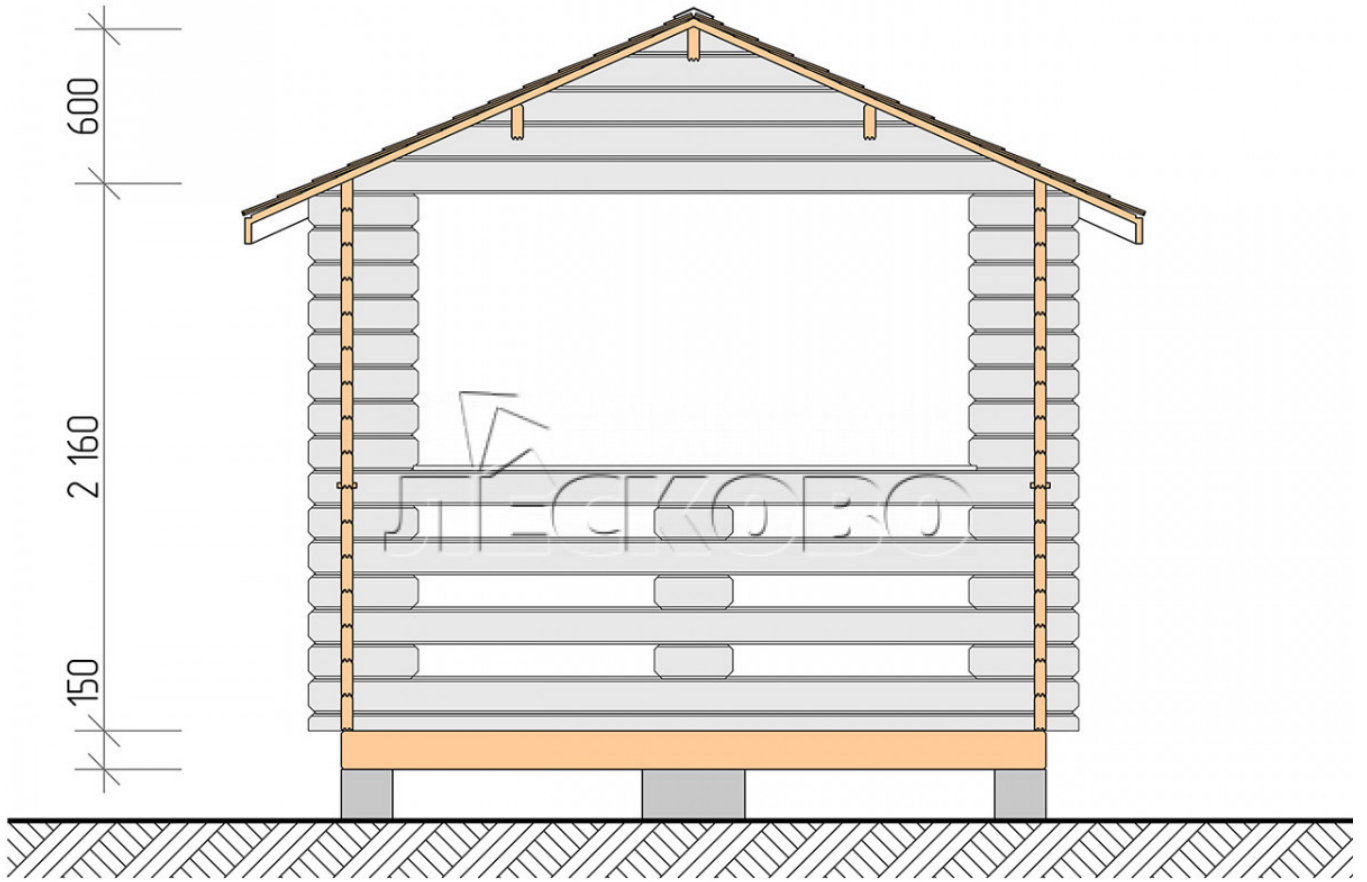

Gazebo "BS" series 3×5.5

Project Dimensions

3 × 5.5 / 14 m²

Full house set

1,850 €

Timber

45 MM

65 MM
+ 385 €

Project planning

3 000

5 500

13,69

M²

Разрез

House Kit

- Wall kit: mini-chamber drying chamber 44 × 145 mm with bowls for the project. The material of the tree is spruce, pine (GOST 8486). Humidity 12-14%. The height of the walls is 2.16 m;
- Logs, lower harness: board 45 × 145 mm chamber drying 10-12%;
- Floors: floorboard 35 mm, chamber drying;
- Ceiling: imitation of a bar 20 × 135 mm, chamber drying;
- Platbands: dry planed board 20 × 100 mm;
- Roof: shingles;