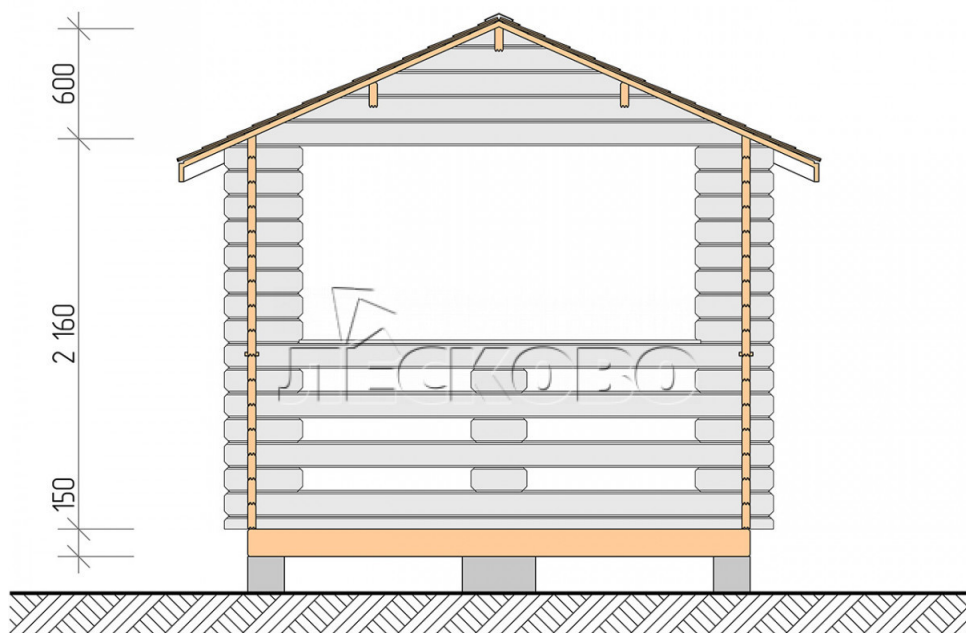

Разрез

House Kit

- Wall kit: mini-chamber drying chamber 44 × 145 mm with bowls for the project. The material of the