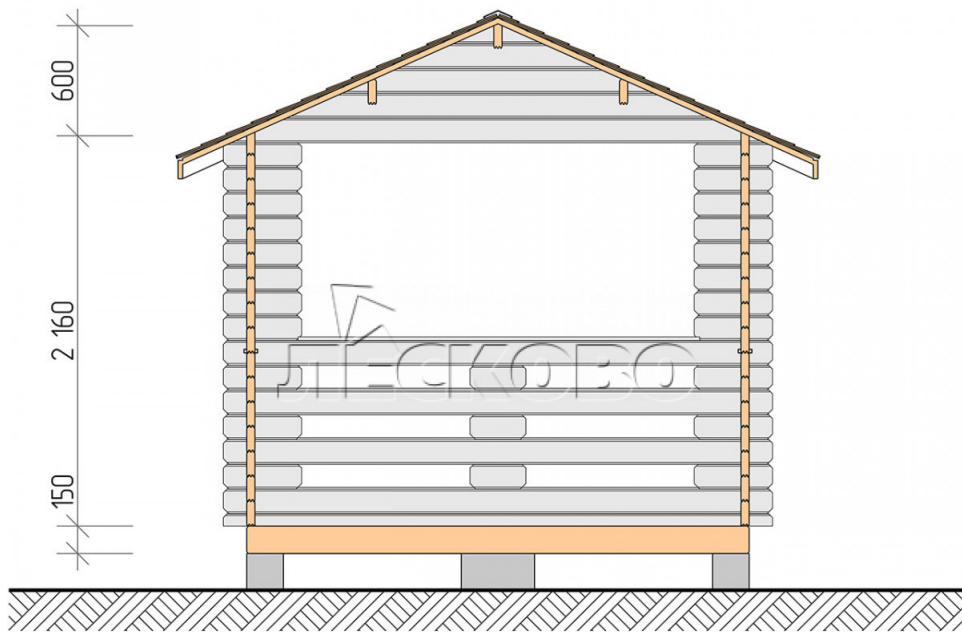

Gazebo "BS" series 3×5.5

Project Dimensions

3 × 5.5 / 14 m²

Цена

2,415 €

Timber

45 mm

65 mm
+ 515 €

Assembling a house kit

No assembly required

Assembly required
+ 604 €

Project planning

Разрез

House Kit

- Wall kit: mini-chamber drying chamber 44 × 145 mm with bowls for the project. The material of the

tree is spruce, pine (GOST 8486). Humidity 12-14%. The height of the walls is 2.16 m;

- Logs, lower harness: board 45 × 145 mm chamber drying 10-12%;
- Floors: floorboard 35 mm, chamber drying;
- Ceiling: imitation of a bar 20 × 135 mm, chamber drying;
- Platbands: dry planed board 20 × 100 mm;
- Roof: shingles;