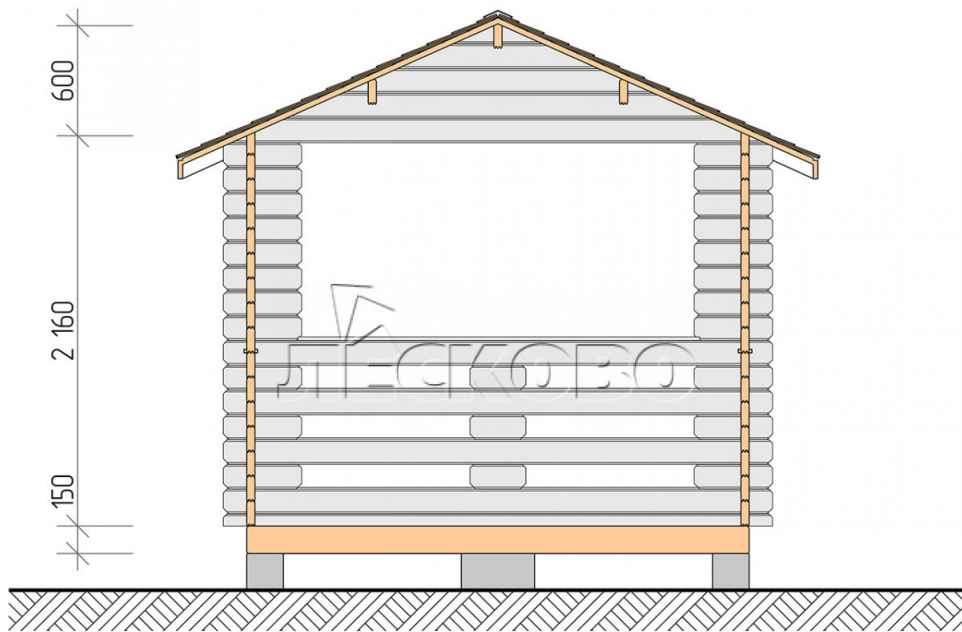

Gazebo "BS" series 3x4

Project Dimensions

3 × 4 / 10 m²

Цена

1,916 €

Timber

45 mm

65 mm
+ 444 €

Assembling a house kit

No assembly required

Assembly required
+ 479 €

Project planning

Разрез

House Kit

- Wall kit: mini-chamber drying chamber 44 × 145 mm with bowls for the project. The material of the

tree is spruce, pine (GOST 8486). Humidity 12-14%. The height of the walls is 2.16 m;

- Logs, lower harness: board 45 × 145 mm chamber drying 10-12%;
- Floors: floorboard 35 mm, chamber drying;
- Ceiling: imitation of a bar 20 × 135 mm, chamber drying;
- Platbands: dry planed board 20 × 100 mm;
- Roof: shingles;