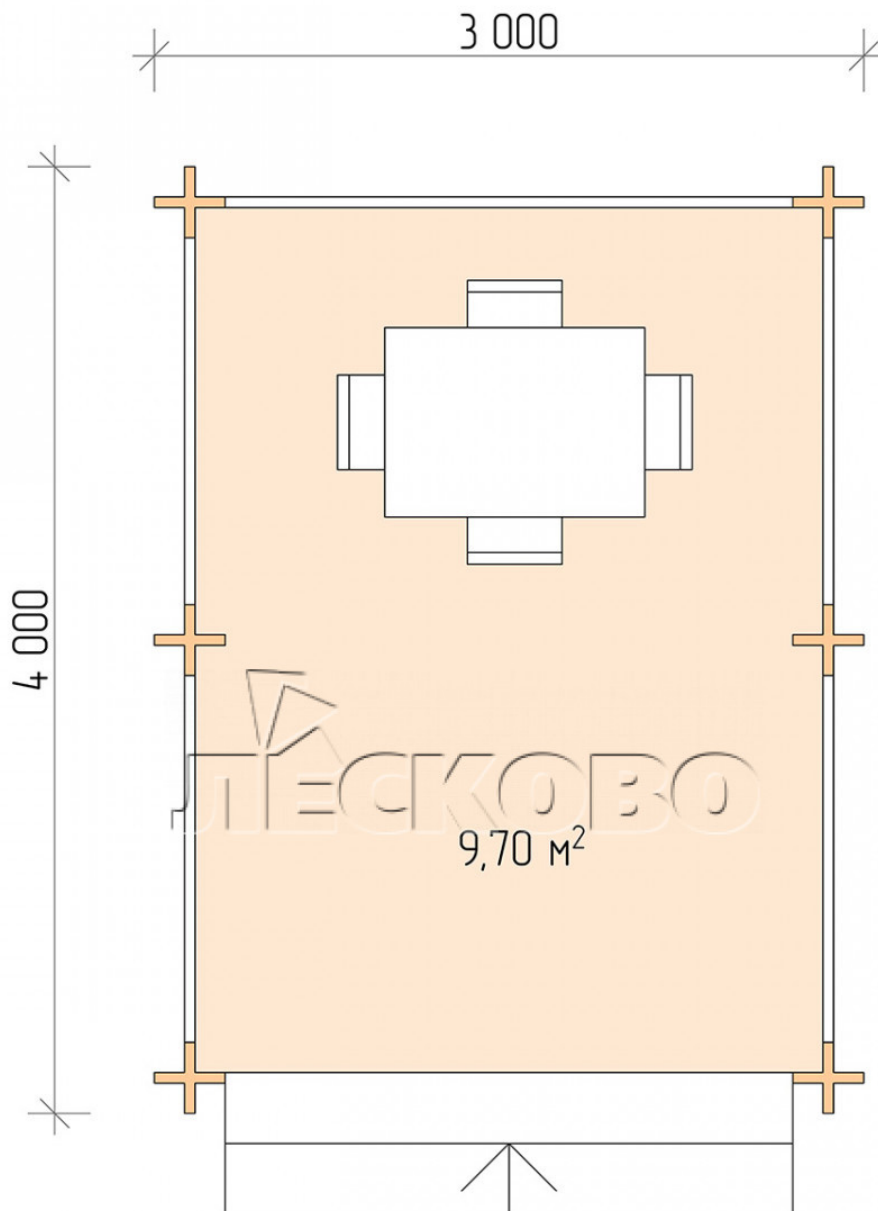

## Gazebo "BS" series 3x4

Project Dimensions

3 × 4 / 10 m<sup>2</sup>

Full house set

**1,455 €**

# Разрез

### House Kit

- Wall kit: mini-chamber drying chamber 44 × 145 mm with bowls for the project. The material of the tree is spruce, pine (GOST 8486). Humidity 12-14%. The height of the walls is 2.16 m;
- Logs, lower harness: board 45 × 145 mm chamber drying 10-12%;
- Floors: floorboard 35 mm, chamber drying;
- Ceiling: imitation of a bar 20 × 135 mm, chamber drying;
- Platbands: dry planed board 20 × 100 mm;
- Roof: shingles;