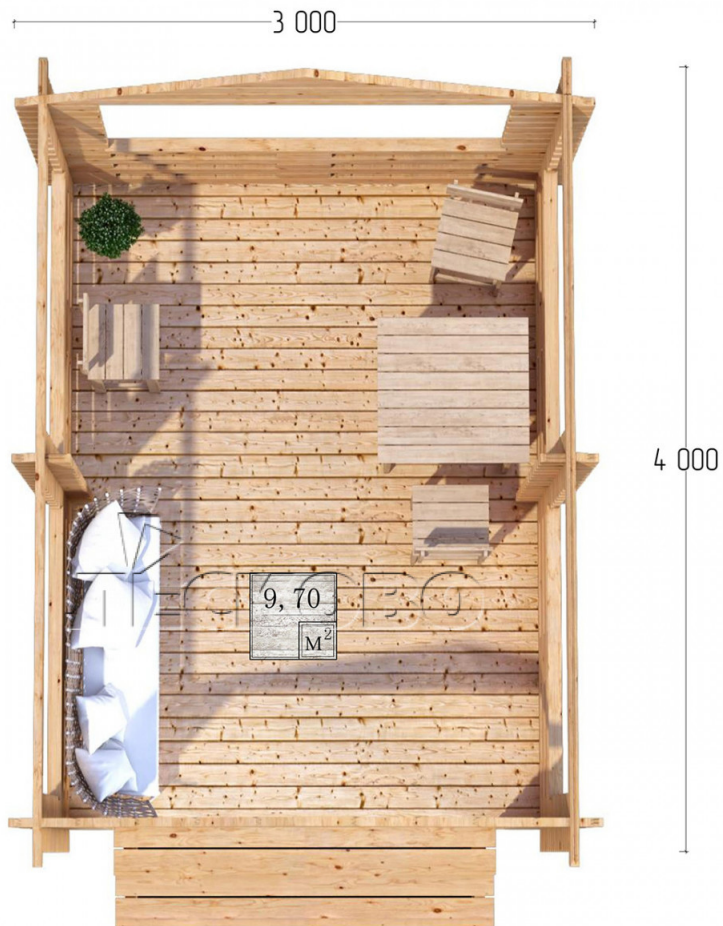

Gazebo "BS" series 3x4

Project Dimensions

3 × 4 / 10 m²

Цена

1,916 €

Timber

45 mm

65 mm
+ 444 €

Assembling a house kit

No assembly required

Assembly required
+ 479 €

Project planning

Разрез

House Kit

- Wall kit: mini-chamber drying chamber 44 × 145 mm with bowls for the project. The material of the

tree is spruce, pine (GOST 8486). Humidity 12-14%. The height of the walls is 2.16 m;

- Logs, lower harness: board 45 × 145 mm chamber drying 10-12%;
- Floors: floorboard 35 mm, chamber drying;
- Ceiling: imitation of a bar 20 × 135 mm, chamber drying;
- Platbands: dry planed board 20 × 100 mm;
- Roof: shingles;