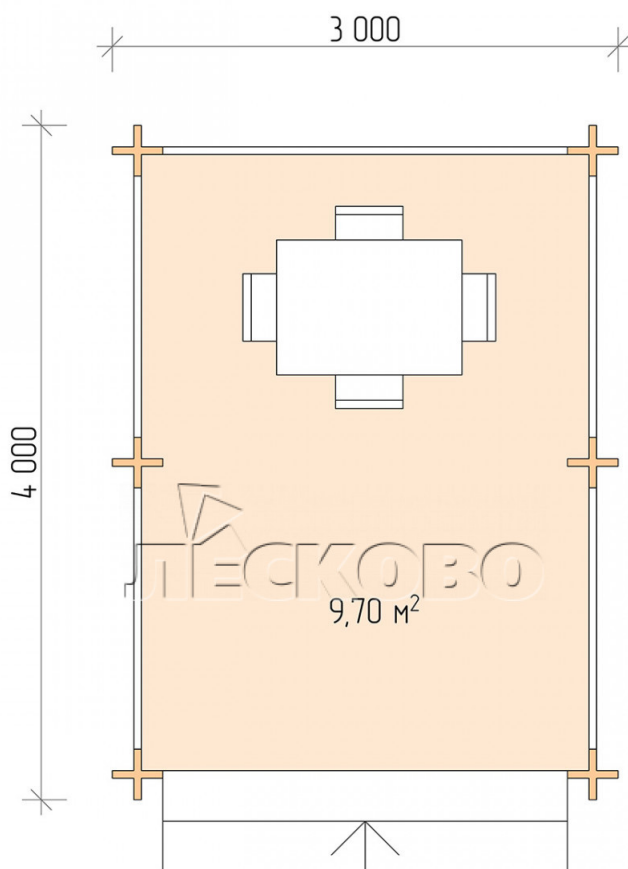

Gazebo "BS" series 3x4

Project Dimensions

3 × 4 / 10 m²

Цена

1,916 €

Timber

45 mm

65 mm
+ 444 €

Assembling a house kit

No assembly required

Assembly required
+ 479 €

Project planning

Разрез

House Kit

- Wall kit: mini-chamber drying chamber 44 × 145 mm with bowls for the project. The material of the

tree is spruce, pine (GOST 8486). Humidity 12-14%. The height of the walls is 2.16 m;

- Logs, lower harness: board 45 × 145 mm chamber drying 10-12%;
- Floors: floorboard 35 mm, chamber drying;
- Ceiling: imitation of a bar 20 × 135 mm, chamber drying;
- Platbands: dry planed board 20 × 100 mm;
- Roof: shingles;