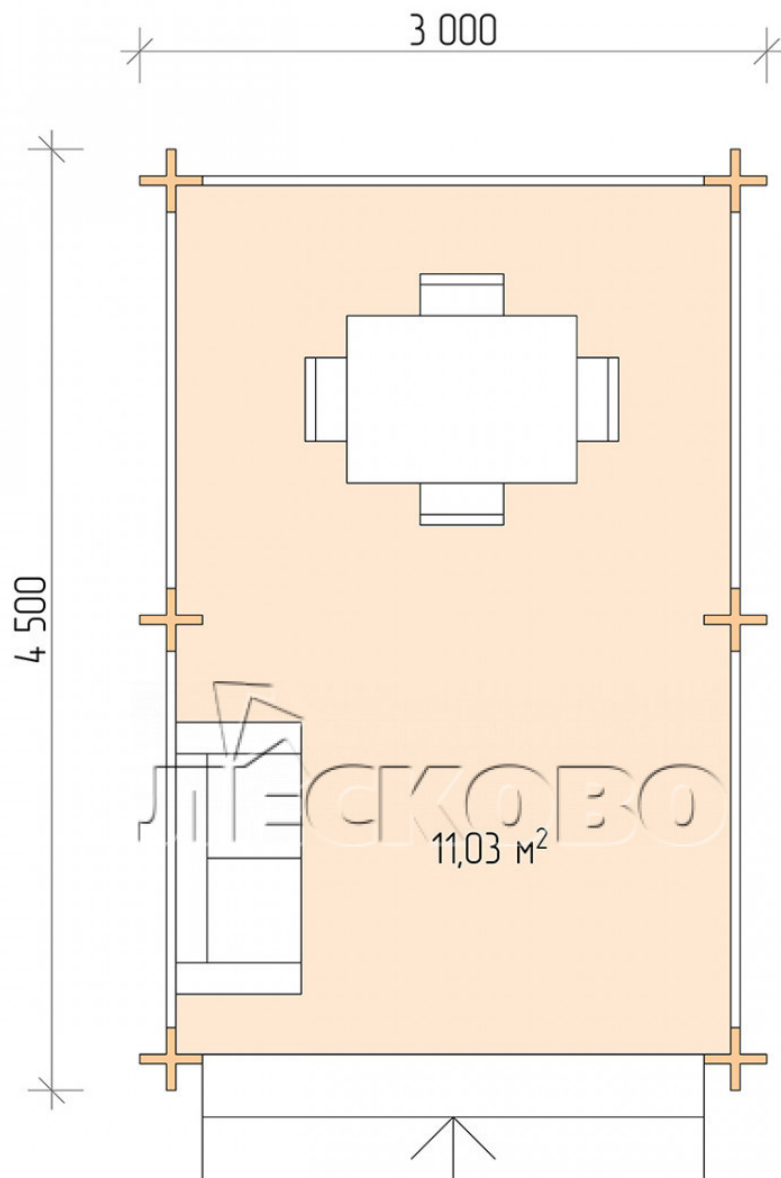

Gazebo "BS" series 3×4.5

Project Dimensions

3 × 4.5 / 11.3 m²

Full house set

1,499 €

Timber

45 MM

65 MM
+ 313 €

Project planning

3 000

4 500

Разрез

House Kit

- Wall kit: mini-chamber drying chamber 44 × 145 mm with bowls for the project. The material of the tree is spruce, pine (GOST 8486). Humidity 12-14%. The height of the walls is 2.16 m;
- Logs, lower harness: board 45 × 145 mm chamber drying 10-12%;
- Floors: floorboard 35 mm, chamber drying;
- Ceiling: imitation of a bar 20 × 135 mm, chamber drying;
- Platbands: dry planed board 20 × 100 mm;
- Roof: shingles;