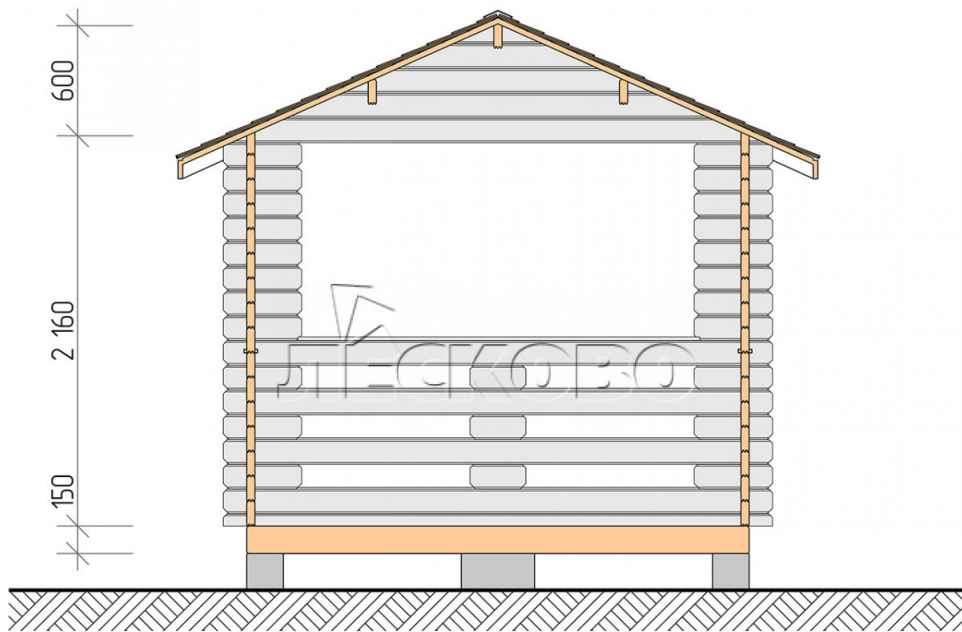

Разрез

House Kit

- Wall kit: mini-chamber drying chamber 44 × 145 mm with bowls for the project. The material of the