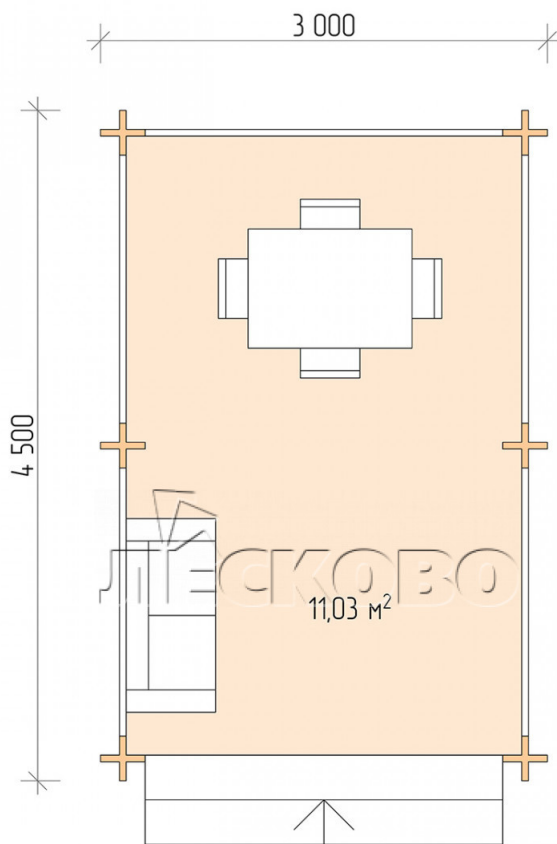

Разрез

House Kit

- Wall kit: mini-chamber drying chamber 44 × 145 mm with bowls for the project. The material of the