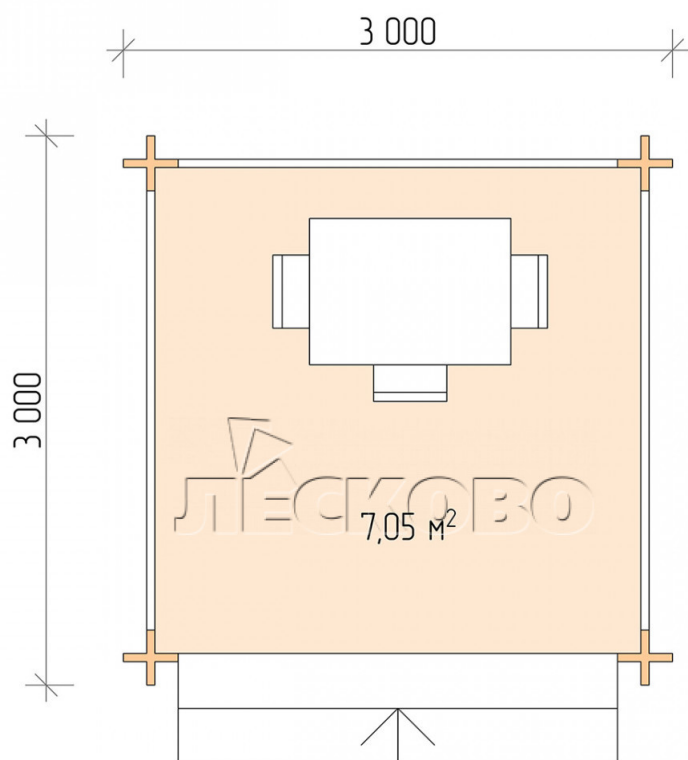

Gazebo "BS" series 3×3

Project Dimensions

3 × 3 / 7.3 m²

Цена

1,454 €

Timber

45 mm

65 mm
+ 329 €

Assembling a house kit

No assembly required

Assembly required
+ 363 €

Project planning

Разрез

House Kit

- Wall kit: mini-chamber drying chamber 44 × 145 mm with bowls for the project. The material of the

tree is spruce, pine (GOST 8486). Humidity 12-14%. The height of the walls is 2.16 m;

- Logs, lower harness: board 45 × 145 mm chamber drying 10-12%;
- Floors: floorboard 35 mm, chamber drying;
- Ceiling: imitation of a bar 20 × 135 mm, chamber drying;
- Platbands: dry planed board 20 × 100 mm;
- Roof: shingles;