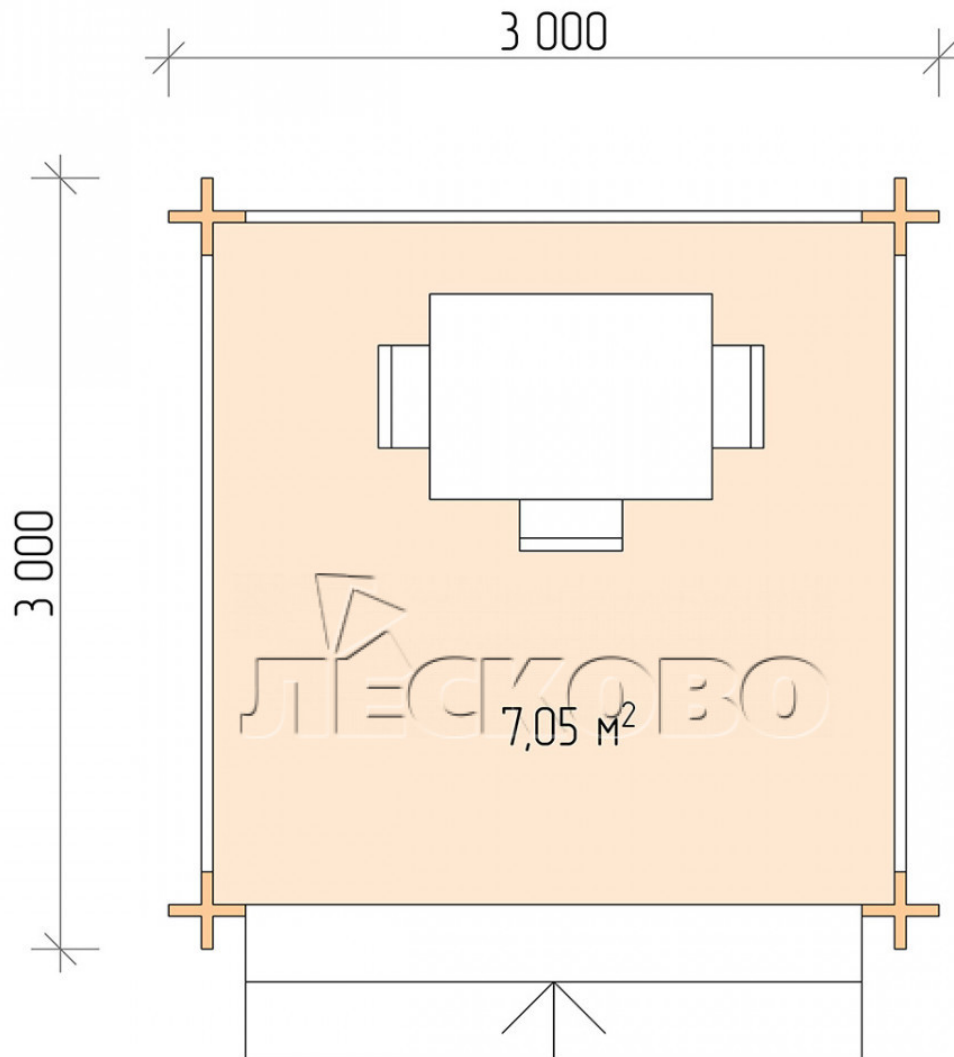

Gazebo "BS" series 3x3

Project Dimensions

3 × 3 / 7.3 m²

Full house set

1,101 €

Timber

45 MM

65 MM
+ 244 €

Project planning

3 000

3 000

7,05
M²

Разрез

House Kit

- Wall kit: mini-chamber drying chamber 44 × 145 mm with bowls for the project. The material of the tree is spruce, pine (GOST 8486). Humidity 12-14%. The height of the walls is 2.16 m;
- Logs, lower harness: board 45 × 145 mm chamber drying 10-12%;
- Floors: floorboard 35 mm, chamber drying;
- Ceiling: imitation of a bar 20 × 135 mm, chamber drying;
- Platbands: dry planed board 20 × 100 mm;
- Roof: shingles;

- Skirting board 35 mm.

+7 (4942) 499-770

156014, г. Кострома, ул. Базовая, д. 8