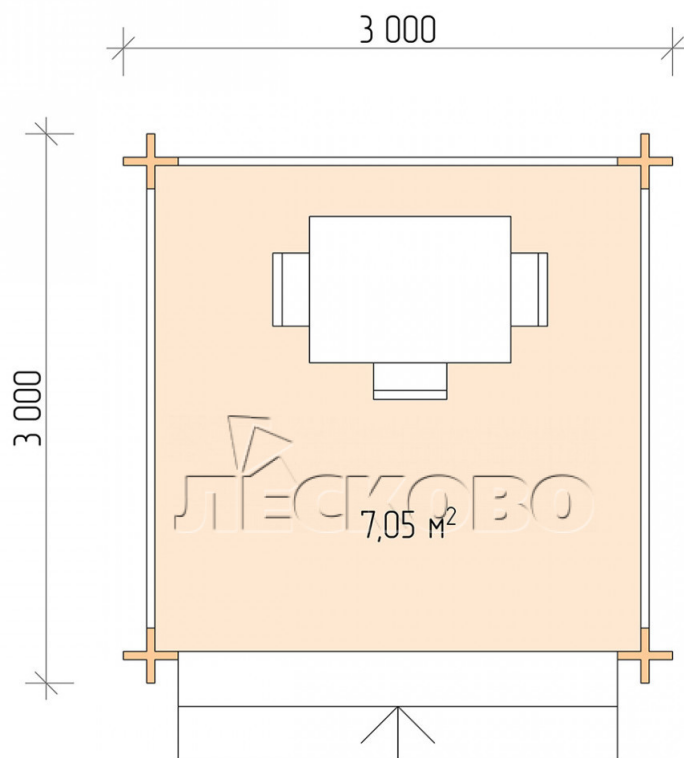

Gazebo "BS" series 3×3

Project Dimensions

3 × 3 / 7.3 m²

Цена

1,444 €

Timber

45 mm

65 mm
+ 327 €

Assembling a house kit

No assembly required

Assembly required
+ 361 €

Project planning

Разрез

House Kit

- Wall kit: mini-chamber drying chamber 44 × 145 mm with bowls for the project. The material of the

tree is spruce, pine (GOST 8486). Humidity 12-14%. The height of the walls is 2.16 m;

- Logs, lower harness: board 45 × 145 mm chamber drying 10-12%;
- Floors: floorboard 35 mm, chamber drying;
- Ceiling: imitation of a bar 20 × 135 mm, chamber drying;
- Platbands: dry planed board 20 × 100 mm;
- Roof: shingles;