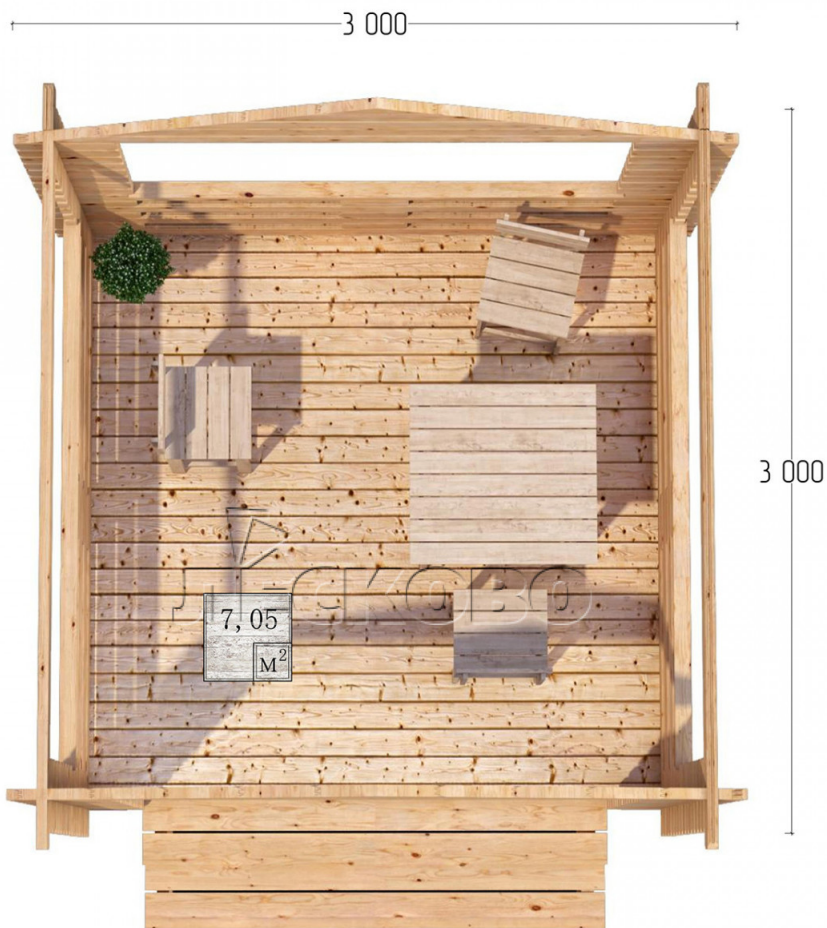

Gazebo "BS" series 3×3

Project Dimensions

3 × 3 / 7.3 m²

Цена

1,444 €

Timber

45 mm

65 mm
+ 327 €

Assembling a house kit

No assembly required

Assembly required
+ 361 €

Project planning

Разрез

House Kit

- Wall kit: mini-chamber drying chamber 44 × 145 mm with bowls for the project. The material of the

tree is spruce, pine (GOST 8486). Humidity 12-14%. The height of the walls is 2.16 m;

- Logs, lower harness: board 45 × 145 mm chamber drying 10-12%;
- Floors: floorboard 35 mm, chamber drying;
- Ceiling: imitation of a bar 20 × 135 mm, chamber drying;
- Platbands: dry planed board 20 × 100 mm;
- Roof: shingles;