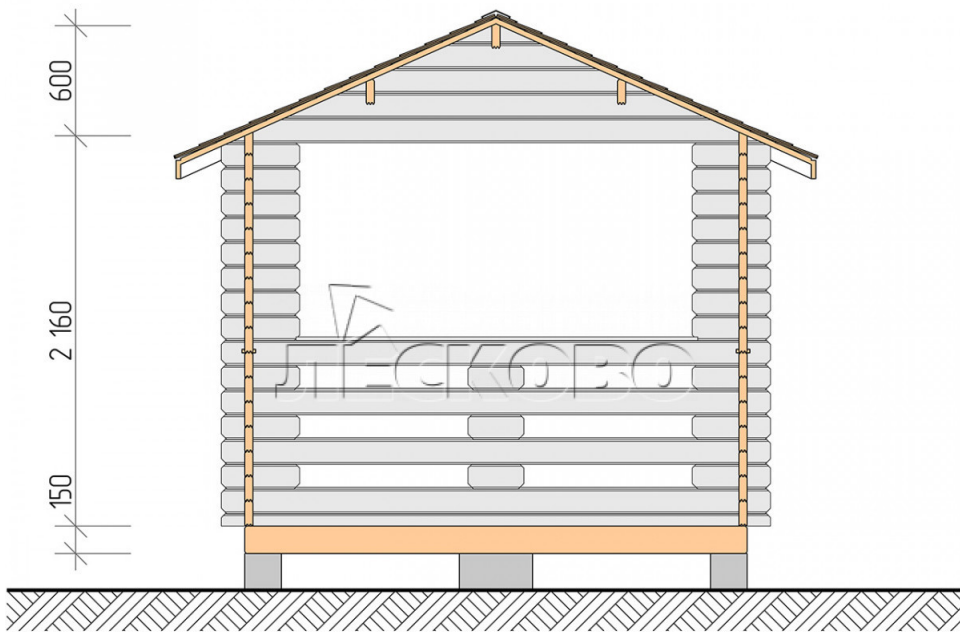

Gazebo "BS" series 3×3

Project Dimensions

3 × 3 / 7.3 m²

Цена

1,444 €

Timber

45 mm

65 mm
+ 327 €

Assembling a house kit

No assembly required

Assembly required
+ 361 €

Project planning

Разрез

House Kit

- Wall kit: mini-chamber drying chamber 44 × 145 mm with bowls for the project. The material of the

tree is spruce, pine (GOST 8486). Humidity 12-14%. The height of the walls is 2.16 m;

- Logs, lower harness: board 45 × 145 mm chamber drying 10-12%;
- Floors: floorboard 35 mm, chamber drying;
- Ceiling: imitation of a bar 20 × 135 mm, chamber drying;
- Platbands: dry planed board 20 × 100 mm;
- Roof: shingles;