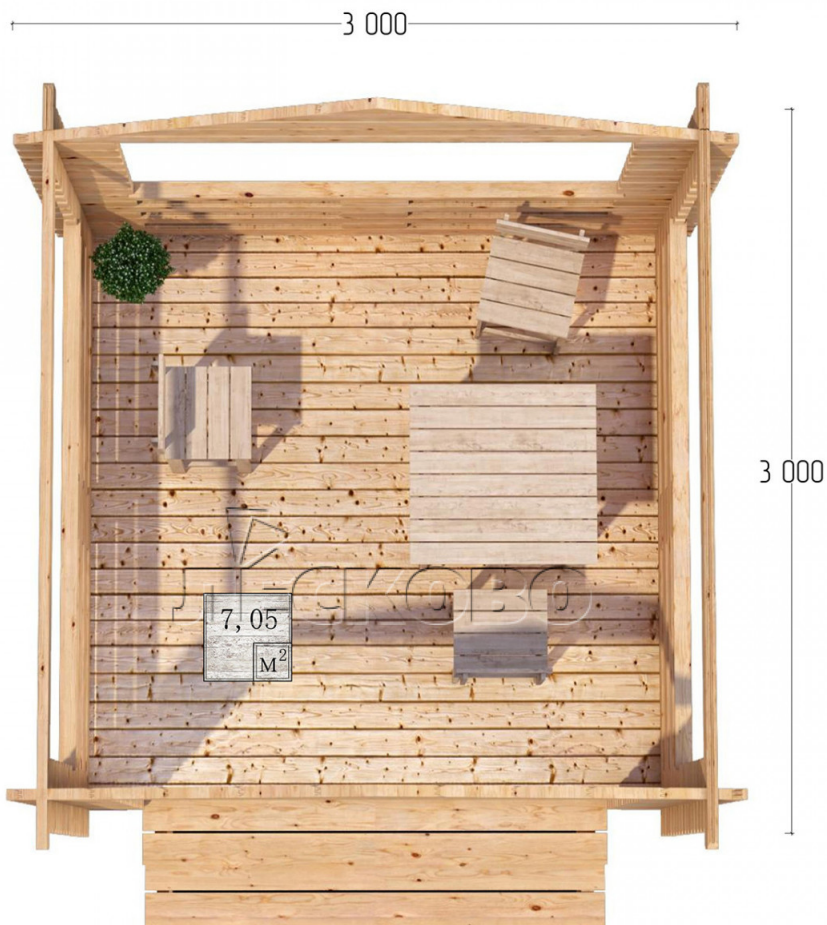

Gazebo "BS" series 3×3

Project Dimensions

3 × 3 / 7.3 m²

Цена

1,454 €

Timber

45 mm

65 mm
+ 329 €

Assembling a house kit

No assembly required

Assembly required
+ 363 €

Project planning

Разрез

House Kit

- Wall kit: mini-chamber drying chamber 44 × 145 mm with bowls for the project. The material of the

tree is spruce, pine (GOST 8486). Humidity 12-14%. The height of the walls is 2.16 m;

- Logs, lower harness: board 45 × 145 mm chamber drying 10-12%;
- Floors: floorboard 35 mm, chamber drying;
- Ceiling: imitation of a bar 20 × 135 mm, chamber drying;
- Platbands: dry planed board 20 × 100 mm;
- Roof: shingles;