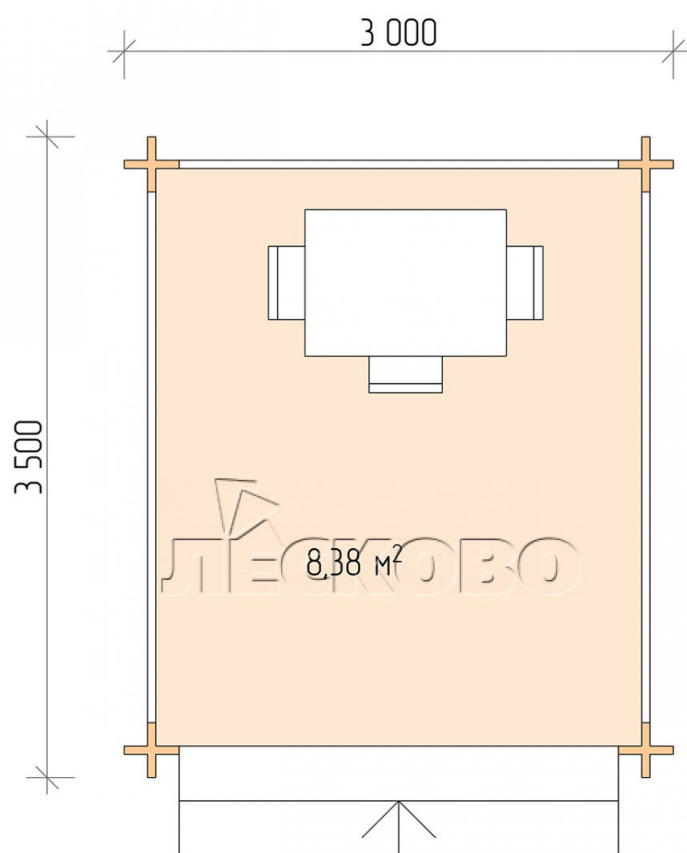

Gazebo "BS" series 3×3.5

Project Dimensions

3 × 3.5 / 8.7 m²

Цена

1,613 €

Timber

45 mm

65 mm
+ 352 €

Assembling a house kit

No assembly required

Assembly required
+ 403 €

Project planning

Разрез

House Kit

- Wall kit: mini-chamber drying chamber 44 × 145 mm with bowls for the project. The material of the

tree is spruce, pine (GOST 8486). Humidity 12-14%. The height of the walls is 2.16 m;

- Logs, lower harness: board 45 × 145 mm chamber drying 10-12%;
- Floors: floorboard 35 mm, chamber drying;
- Ceiling: imitation of a bar 20 × 135 mm, chamber drying;
- Platbands: dry planed board 20 × 100 mm;
- Roof: shingles;