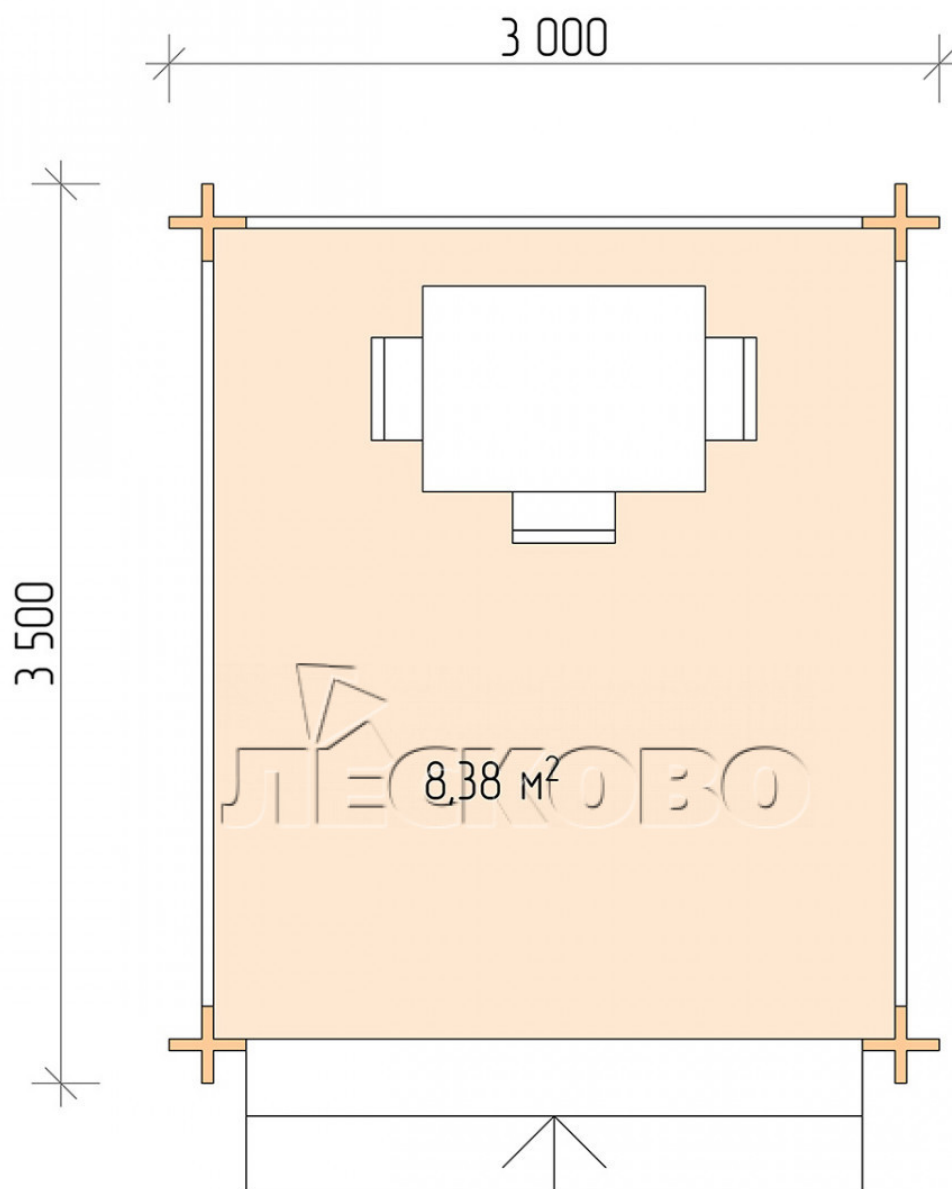

Gazebo "BS" series 3×3.5

Project Dimensions

3 × 3.5 / 8.7 m²

Full house set

1,235 €

Timber

45 MM

65 MM
+ 263 €

Project planning

3 000

3 500

8,38
M²

Разрез

House Kit

- Wall kit: mini-chamber drying chamber 44 × 145 mm with bowls for the project. The material of the tree is spruce, pine (GOST 8486). Humidity 12-14%. The height of the walls is 2.16 m;
- Logs, lower harness: board 45 × 145 mm chamber drying 10-12%;
- Floors: floorboard 35 mm, chamber drying;
- Ceiling: imitation of a bar 20 × 135 mm, chamber drying;
- Platbands: dry planed board 20 × 100 mm;
- Roof: shingles;

- Skirting board 35 mm.

+7 (4942) 499-770

156014, г. Кострома, ул. Базовая, д. 8