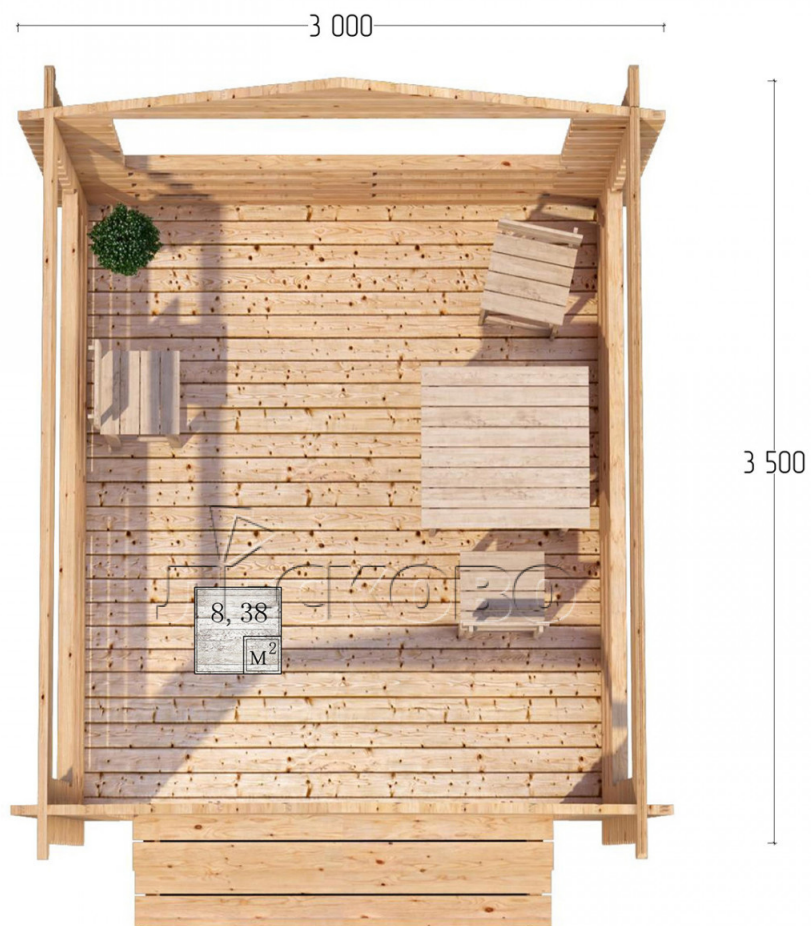

Gazebo "BS" series 3×3.5

Project Dimensions

3 × 3.5 / 8.7 m²

Цена

1,613 €

Timber

45 mm

65 mm
+ 352 €

Assembling a house kit

No assembly required

Assembly required
+ 403 €

Project planning

Разрез

House Kit

- Wall kit: mini-chamber drying chamber 44 × 145 mm with bowls for the project. The material of the

tree is spruce, pine (GOST 8486). Humidity 12-14%. The height of the walls is 2.16 m;

- Logs, lower harness: board 45 × 145 mm chamber drying 10-12%;
- Floors: floorboard 35 mm, chamber drying;
- Ceiling: imitation of a bar 20 × 135 mm, chamber drying;
- Platbands: dry planed board 20 × 100 mm;
- Roof: shingles;