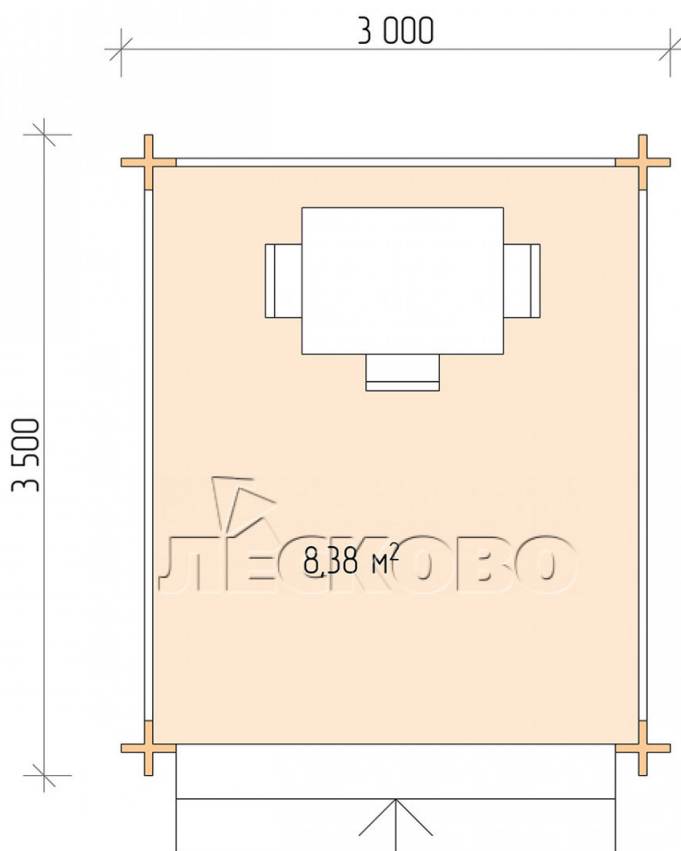

## Gazebo "BS" series 3×3.5

Project Dimensions

3 × 3.5 / 8.7 m<sup>2</sup>

Цена

**1,624 €**

## Разрез