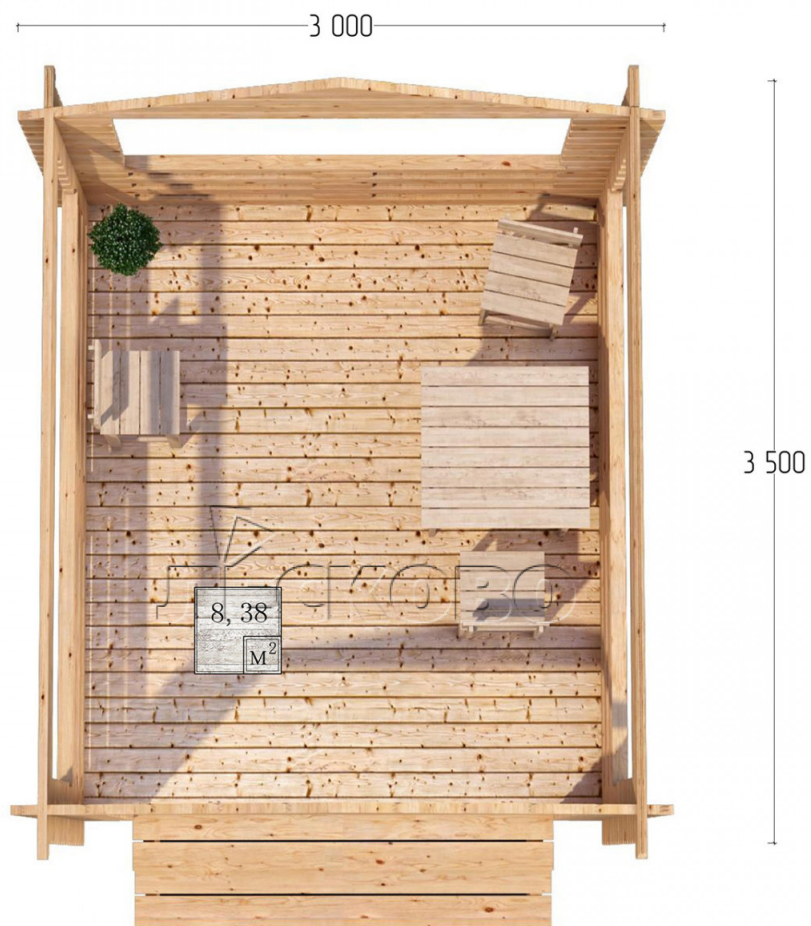

Project planning