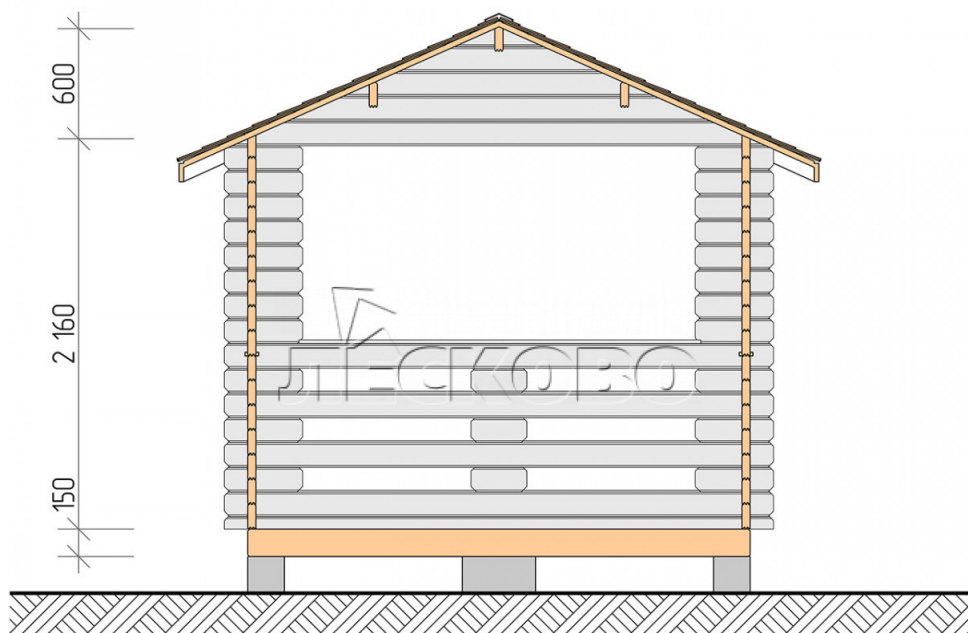

Gazebo "BS" series 3×3.5

Project Dimensions

3 × 3.5 / 8.7 m²

Цена

1,613 €

Timber

45 mm

65 mm
+ 352 €

Assembling a house kit

No assembly required

Assembly required
+ 403 €

Project planning

Разрез

House Kit

- Wall kit: mini-chamber drying chamber 44 × 145 mm with bowls for the project. The material of the

tree is spruce, pine (GOST 8486). Humidity 12-14%. The height of the walls is 2.16 m;

- Logs, lower harness: board 45 × 145 mm chamber drying 10-12%;
- Floors: floorboard 35 mm, chamber drying;
- Ceiling: imitation of a bar 20 × 135 mm, chamber drying;
- Platbands: dry planed board 20 × 100 mm;
- Roof: shingles;