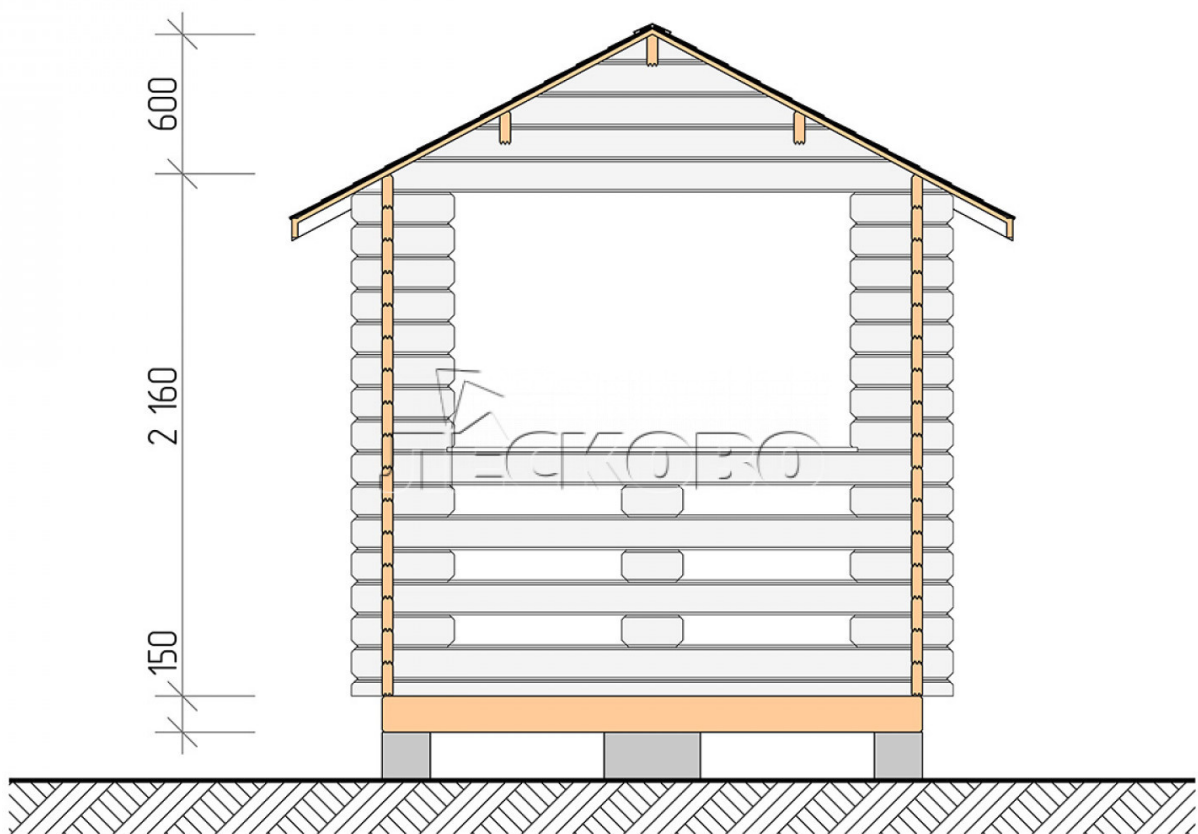

## Gazebo "BS" series 2.5×5

Project Dimensions

2.5 × 5 / 10.4 m<sup>2</sup>

Full house set

**1,561 €**

# Разрез

### House Kit

- Wall kit: mini-chamber drying chamber 44 × 145 mm with bowls for the project. The material of the tree is spruce, pine (GOST 8486). Humidity 12-14%. The height of the walls is 2.16 m;
- Logs, lower harness: board 45 × 145 mm chamber drying 10-12%;
- Floors: floorboard 35 mm, chamber drying;
- Ceiling: imitation of a bar 20 × 135 mm, chamber drying;
- Platbands: dry planed board 20 × 100 mm;
- Roof: shingles;