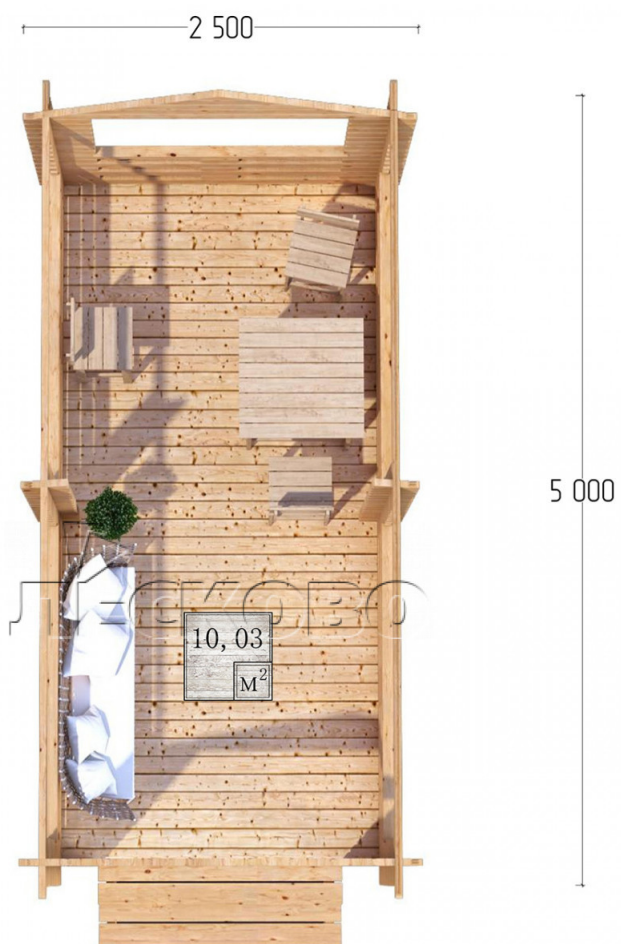

Gazebo "BS" series 2.5×5

Project Dimensions

2.5 × 5 / 10.4 m²

Цена

2,081 €

Timber

45 mm

65 mm
+ 476 €

Assembling a house kit

No assembly required

Assembly required
+ 520 €

Project planning

Разрез

House Kit

- Wall kit: mini-chamber drying chamber 44 × 145 mm with bowls for the project. The material of the

tree is spruce, pine (GOST 8486). Humidity 12-14%. The height of the walls is 2.16 m;

- Logs, lower harness: board 45 × 145 mm chamber drying 10-12%;
- Floors: floorboard 35 mm, chamber drying;
- Ceiling: imitation of a bar 20 × 135 mm, chamber drying;
- Platbands: dry planed board 20 × 100 mm;
- Roof: shingles;