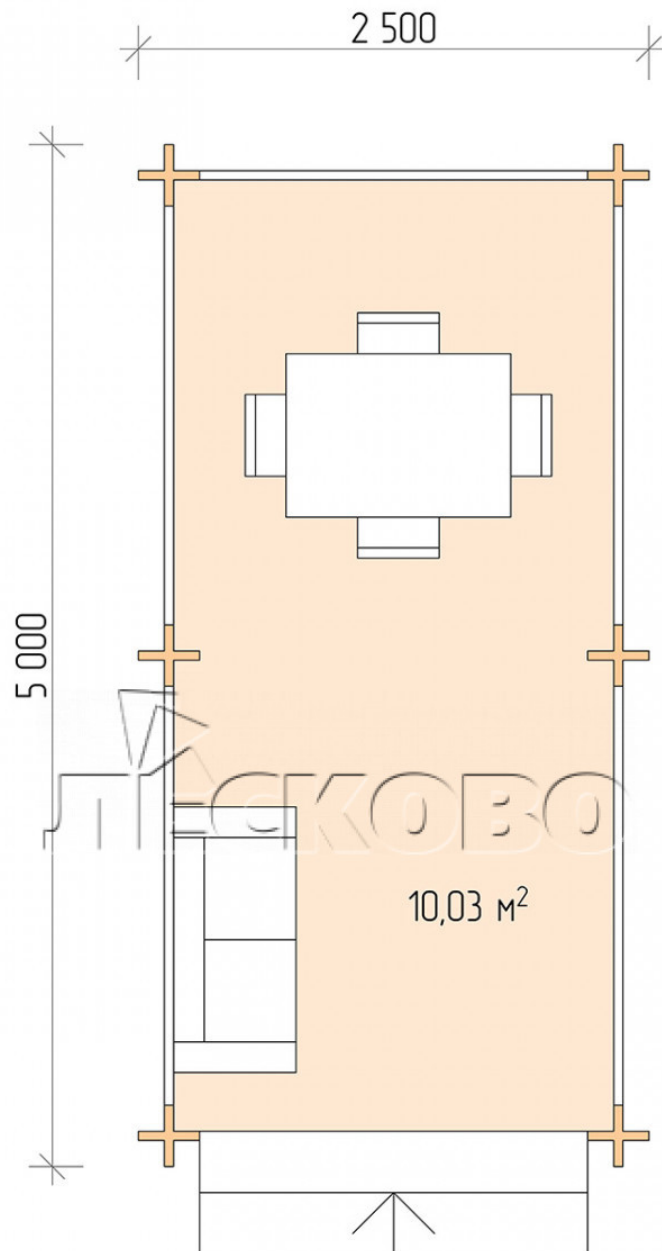

## Gazebo "BS" series 2.5×5

Project Dimensions

2.5 × 5 / 10.4 m<sup>2</sup>

Full house set

**1,561 €**

# Разрез

### House Kit

- Wall kit: mini-chamber drying chamber 44 × 145 mm with bowls for the project. The material of the tree is spruce, pine (GOST 8486). Humidity 12-14%. The height of the walls is 2.16 m;
- Logs, lower harness: board 45 × 145 mm chamber drying 10-12%;
- Floors: floorboard 35 mm, chamber drying;
- Ceiling: imitation of a bar 20 × 135 mm, chamber drying;
- Platbands: dry planed board 20 × 100 mm;
- Roof: shingles;