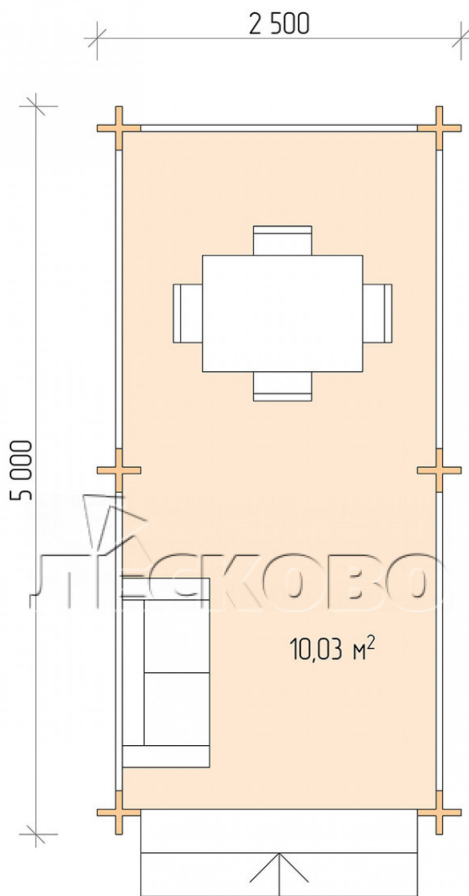

Разрез

House Kit

- Wall kit: mini-chamber drying chamber 44 × 145 mm with bowls for the project. The material of the