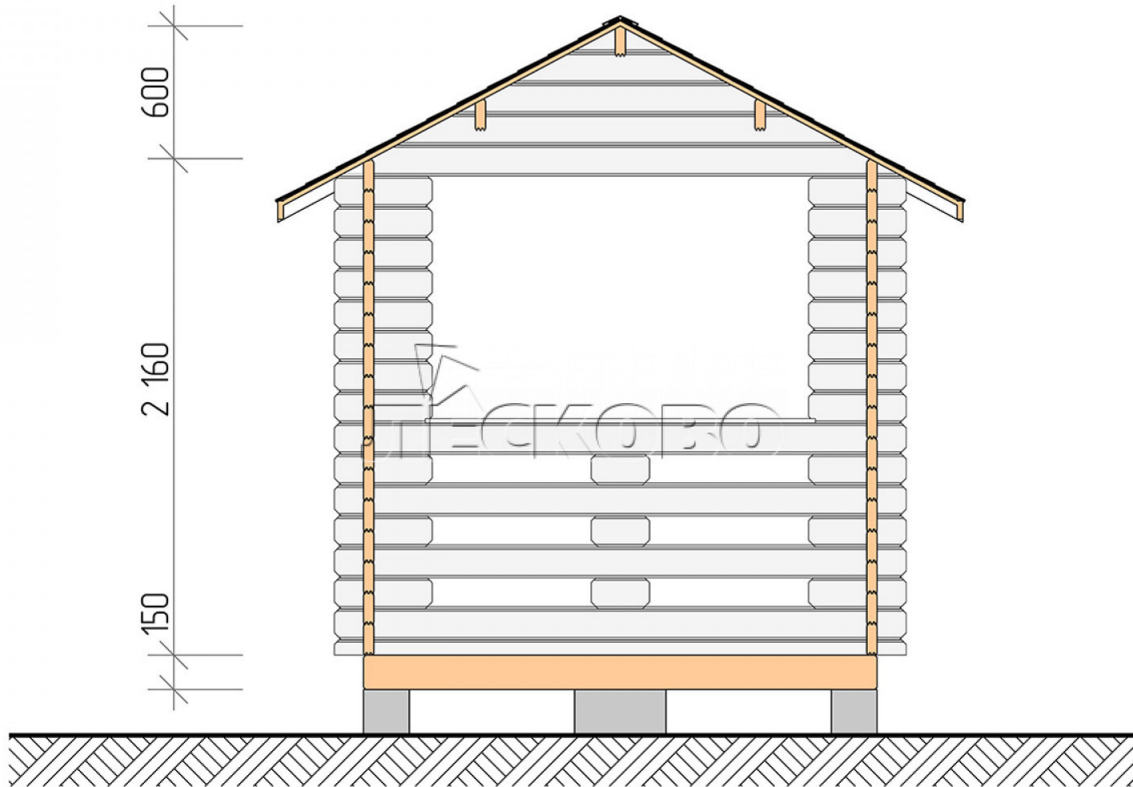

Gazebo "BS" series 2.5×5

Project Dimensions

2.5 × 5 / 10.4 m²

Цена

2,081 €

Timber

45 mm

65 mm
+ 476 €

Assembling a house kit

No assembly required

Assembly required
+ 520 €

Project planning

Разрез

House Kit

- Wall kit: mini-chamber drying chamber 44 × 145 mm with bowls for the project. The material of the

tree is spruce, pine (GOST 8486). Humidity 12-14%. The height of the walls is 2.16 m;

- Logs, lower harness: board 45 × 145 mm chamber drying 10-12%;
- Floors: floorboard 35 mm, chamber drying;
- Ceiling: imitation of a bar 20 × 135 mm, chamber drying;
- Platbands: dry planed board 20 × 100 mm;
- Roof: shingles;