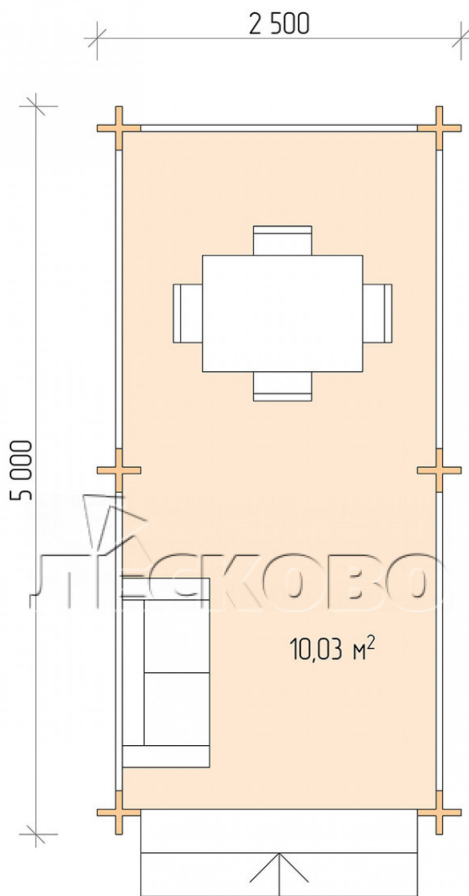

Gazebo "BS" series 2.5×5

Project Dimensions

2.5 × 5 / 10.4 m²

Цена

2,081 €

Timber

45 mm

65 mm
+ 476 €

Assembling a house kit

No assembly required

Assembly required
+ 520 €

Project planning

Разрез

House Kit

- Wall kit: mini-chamber drying chamber 44 × 145 mm with bowls for the project. The material of the

tree is spruce, pine (GOST 8486). Humidity 12-14%. The height of the walls is 2.16 m;

- Logs, lower harness: board 45 × 145 mm chamber drying 10-12%;
- Floors: floorboard 35 mm, chamber drying;
- Ceiling: imitation of a bar 20 × 135 mm, chamber drying;
- Platbands: dry planed board 20 × 100 mm;
- Roof: shingles;