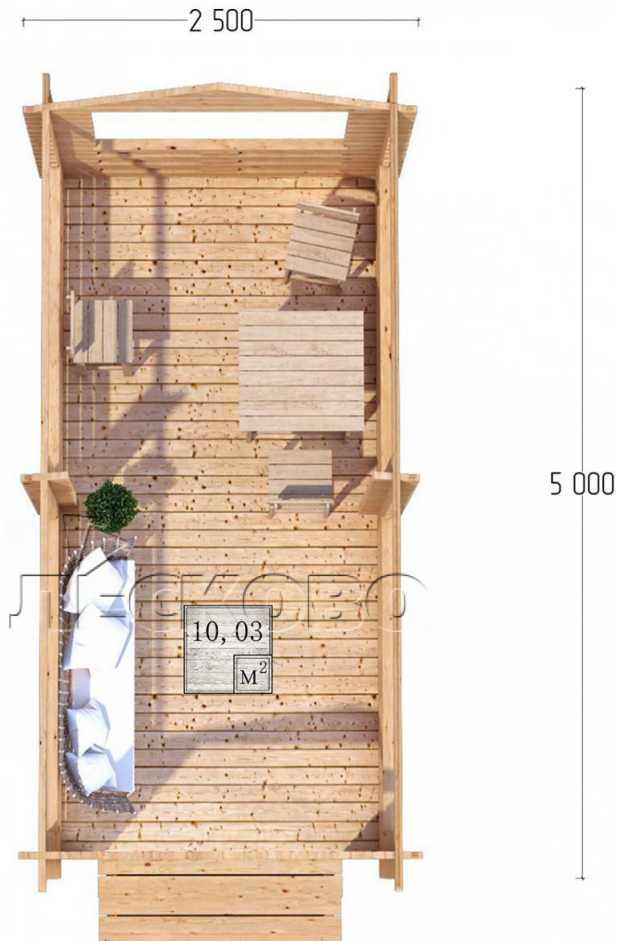

Project planning