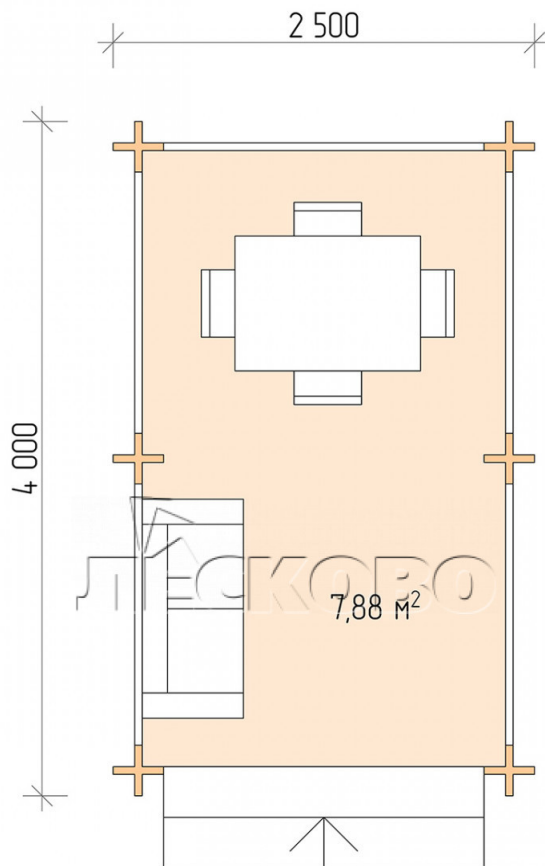

Gazebo "BS" series 2.5×4

Project Dimensions

2.5 × 4 / 8.2 m²

Цена

1,751 €

Timber

45 mm

65 mm
+ 420 €

Assembling a house kit

No assembly required

Assembly required
+ 438 €

Project planning

Разрез

House Kit

- Wall kit: mini-chamber drying chamber 44 × 145 mm with bowls for the project. The material of the

tree is spruce, pine (GOST 8486). Humidity 12-14%. The height of the walls is 2.16 m;

- Logs, lower harness: board 45 × 145 mm chamber drying 10-12%;
- Floors: floorboard 35 mm, chamber drying;
- Ceiling: imitation of a bar 20 × 135 mm, chamber drying;
- Platbands: dry planed board 20 × 100 mm;
- Roof: shingles;