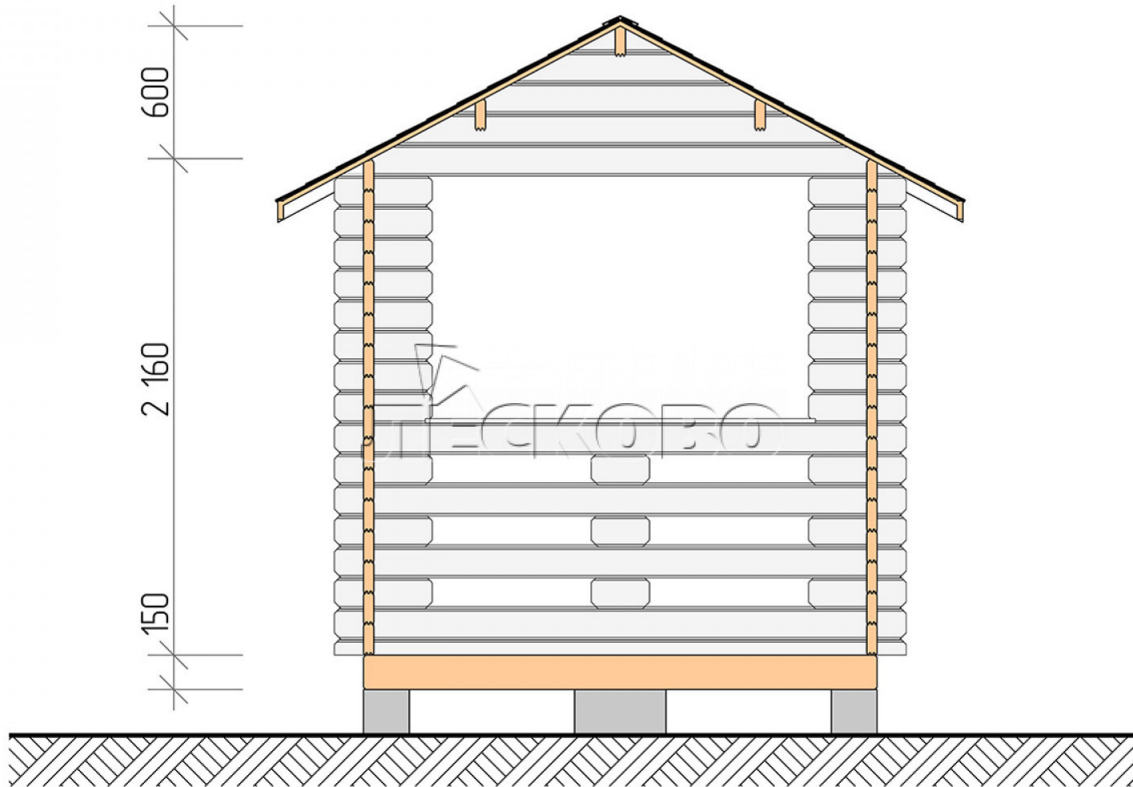

Gazebo "BS" series 2.5×4

Project Dimensions

2.5 × 4 / 8.2 m²

Цена

1,751 €

Timber

45 mm

65 mm
+ 420 €

Assembling a house kit

No assembly required

Assembly required
+ 438 €

Project planning

Разрез

House Kit

- Wall kit: mini-chamber drying chamber 44 × 145 mm with bowls for the project. The material of the

tree is spruce, pine (GOST 8486). Humidity 12-14%. The height of the walls is 2.16 m;

- Logs, lower harness: board 45 × 145 mm chamber drying 10-12%;
- Floors: floorboard 35 mm, chamber drying;
- Ceiling: imitation of a bar 20 × 135 mm, chamber drying;
- Platbands: dry planed board 20 × 100 mm;
- Roof: shingles;