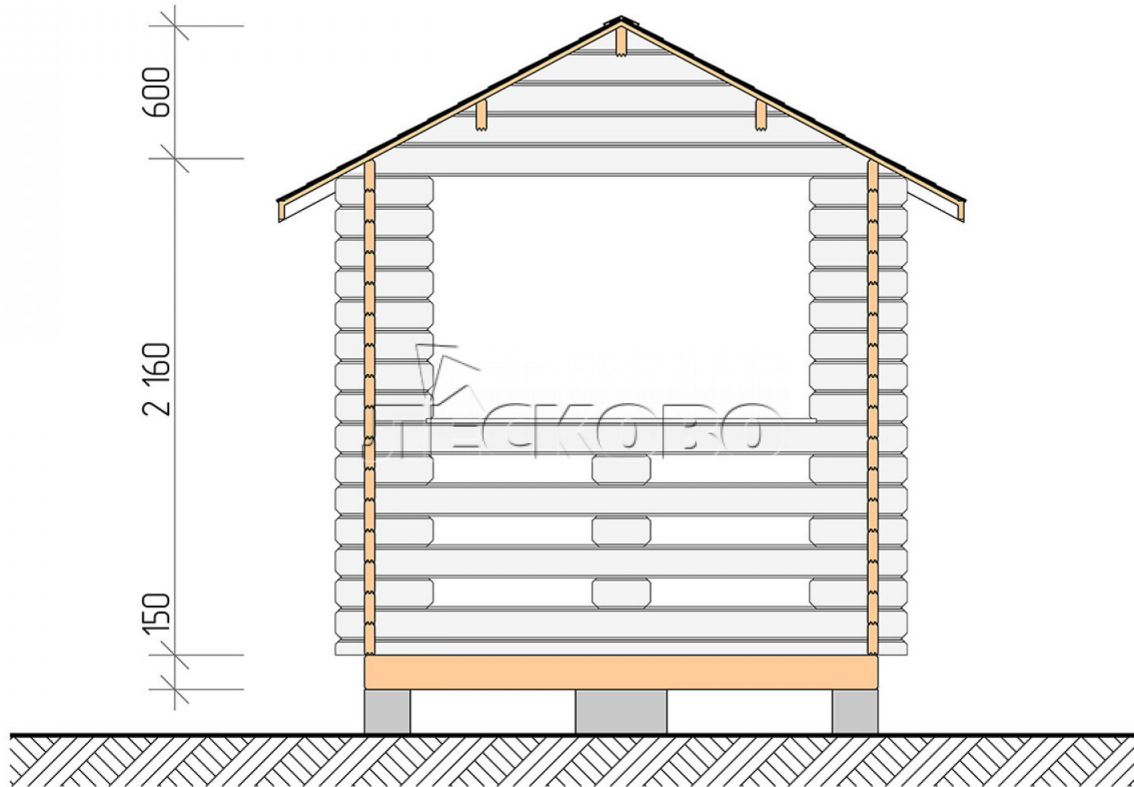

Разрез

House Kit

- Wall kit: mini-chamber drying chamber 44 × 145 mm with bowls for the project. The material of the