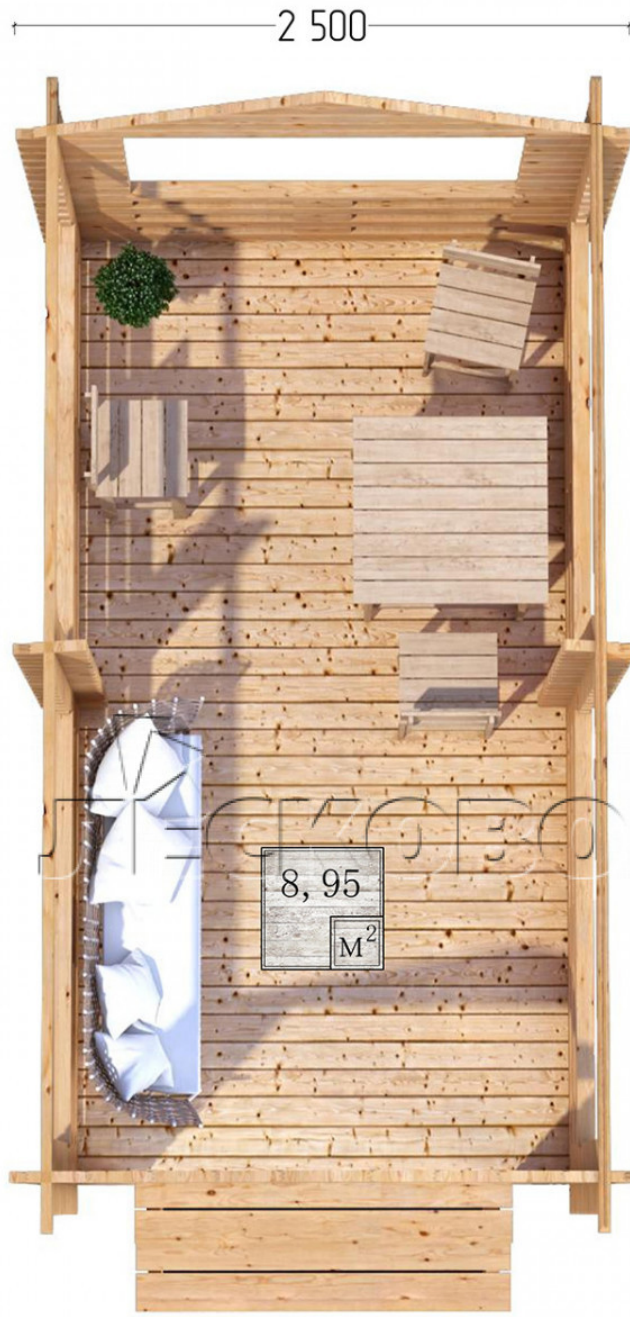

2 500

4 500

8,95

M²