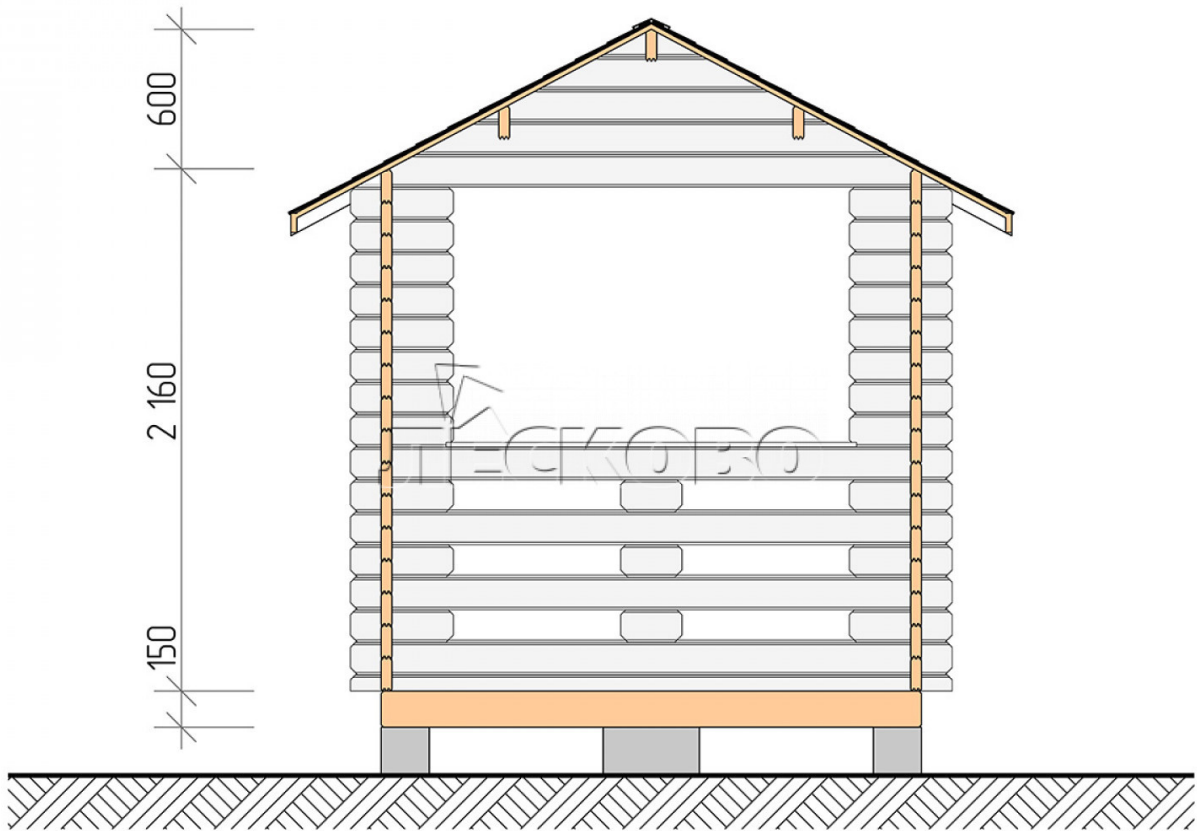

## Gazebo "BS" series 2.5×4.5

Project Dimensions

2.5 × 4.5 / 9.2 m<sup>2</sup>

Full house set

**1,438 €**

# Разрез

### House Kit

- Wall kit: mini-chamber drying chamber 44 × 145 mm with bowls for the project. The material of the tree is spruce, pine (GOST 8486). Humidity 12-14%. The height of the walls is 2.16 m;
- Logs, lower harness: board 45 × 145 mm chamber drying 10-12%;
- Floors: floorboard 35 mm, chamber drying;
- Ceiling: imitation of a bar 20 × 135 mm, chamber drying;
- Platbands: dry planed board 20 × 100 mm;
- Roof: shingles;