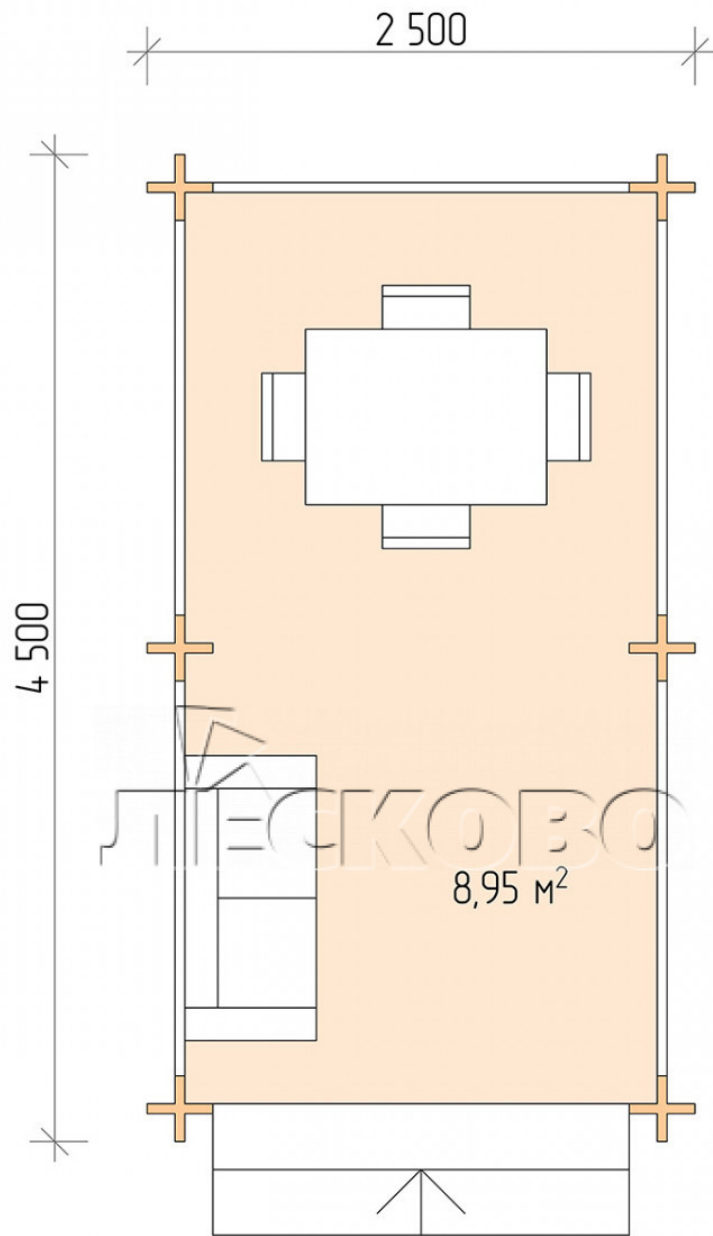

## Gazebo "BS" series 2.5×4.5

Project Dimensions

2.5 × 4.5 / 9.2 m<sup>2</sup>

Full house set

**1,438 €**

# Разрез

### House Kit

- Wall kit: mini-chamber drying chamber 44 × 145 mm with bowls for the project. The material of the tree is spruce, pine (GOST 8486). Humidity 12-14%. The height of the walls is 2.16 m;
- Logs, lower harness: board 45 × 145 mm chamber drying 10-12%;
- Floors: floorboard 35 mm, chamber drying;
- Ceiling: imitation of a bar 20 × 135 mm, chamber drying;
- Platbands: dry planed board 20 × 100 mm;
- Roof: shingles;