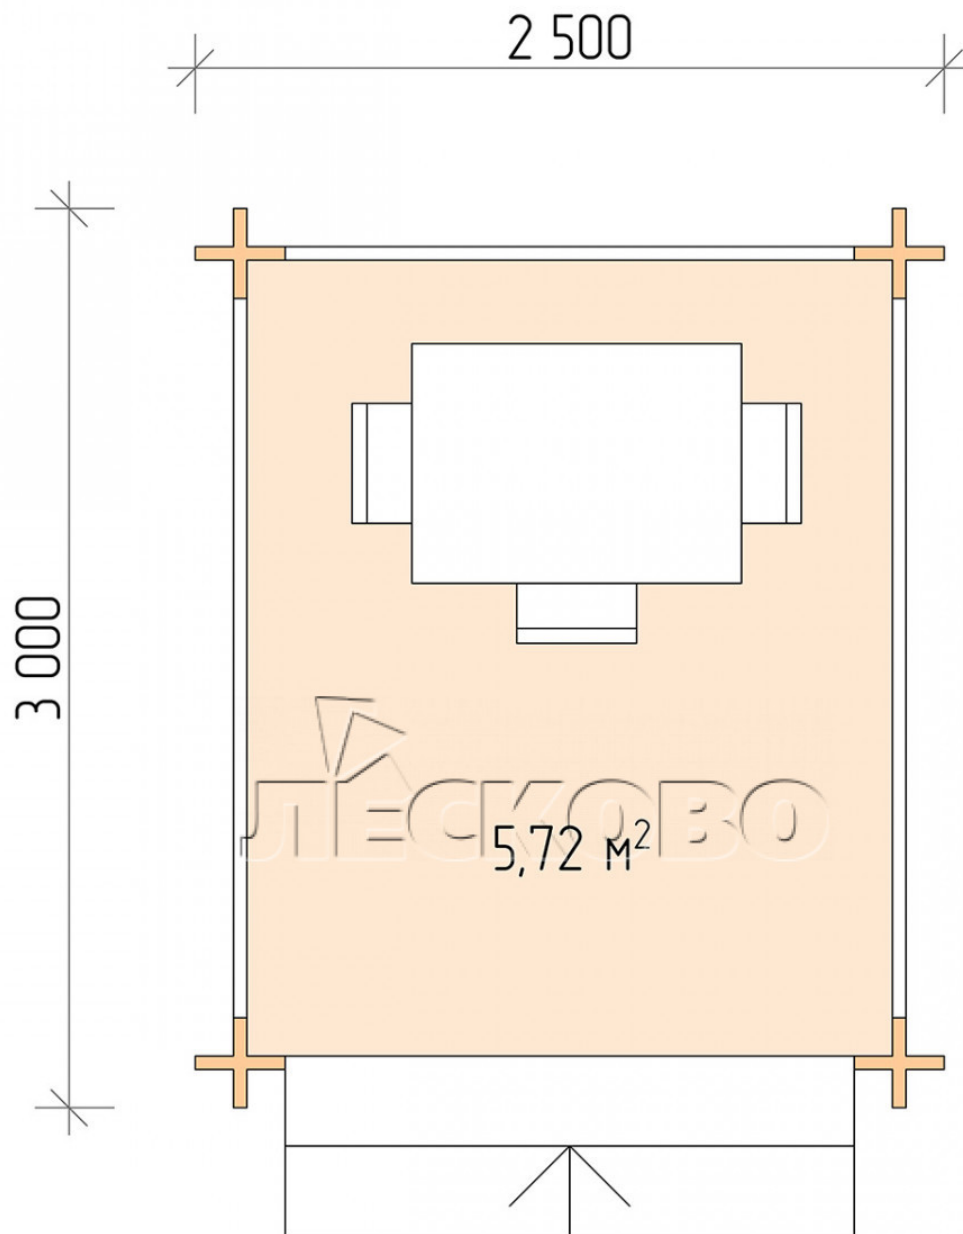

Gazebo "BS" series 2.5×3

Project Dimensions

2.5 × 3 / 5.9 m²

Full house set

994 €

Timber

45 MM

65 MM
+ 229 €

Project planning

2 500

3 000

5,72

M²

Разрез

House Kit

- Wall kit: mini-chamber drying chamber 44 × 145 mm with bowls for the project. The material of the tree is spruce, pine (GOST 8486). Humidity 12-14%. The height of the walls is 2.16 m;
- Logs, lower harness: board 45 × 145 mm chamber drying 10-12%;
- Floors: floorboard 35 mm, chamber drying;
- Ceiling: imitation of a bar 20 × 135 mm, chamber drying;
- Platbands: dry planed board 20 × 100 mm;
- Roof: shingles;

- Skirting board 35 mm.

+7 (4942) 499-770

156014, г. Кострома, ул. Базовая, д. 8