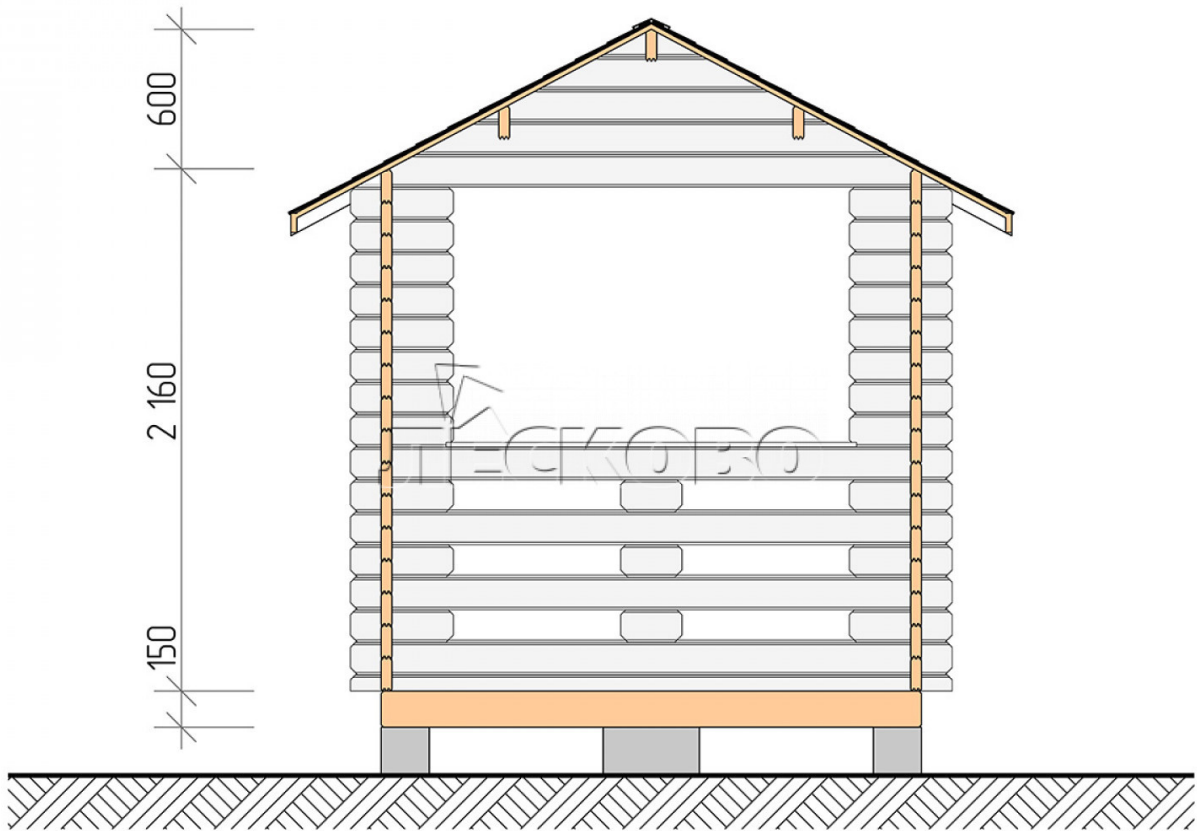

Gazebo "BS" series 2.5×3

Project Dimensions

2.5 × 3 / 5.9 m²

Full house set

994 €

Timber

45 MM

65 MM
+ 229 €

Project planning

2 500

3 000

5,72

M²

Разрез

House Kit

- Wall kit: mini-chamber drying chamber 44 × 145 mm with bowls for the project. The material of the tree is spruce, pine (GOST 8486). Humidity 12-14%. The height of the walls is 2.16 m;
- Logs, lower harness: board 45 × 145 mm chamber drying 10-12%;
- Floors: floorboard 35 mm, chamber drying;
- Ceiling: imitation of a bar 20 × 135 mm, chamber drying;
- Platbands: dry planed board 20 × 100 mm;
- Roof: shingles;