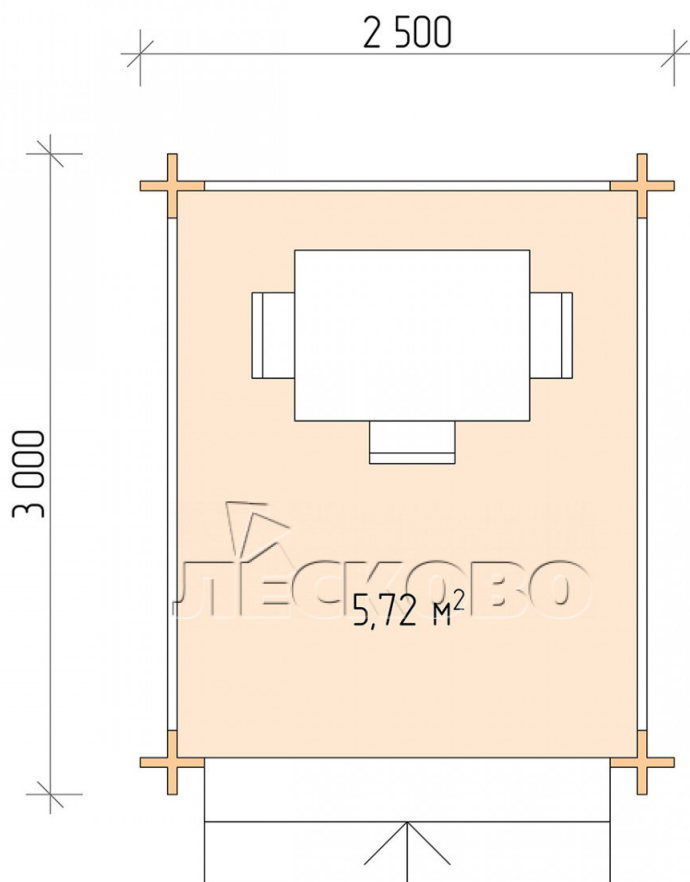

Разрез

House Kit

- Wall kit: mini-chamber drying chamber 44 × 145 mm with bowls for the project. The material of the