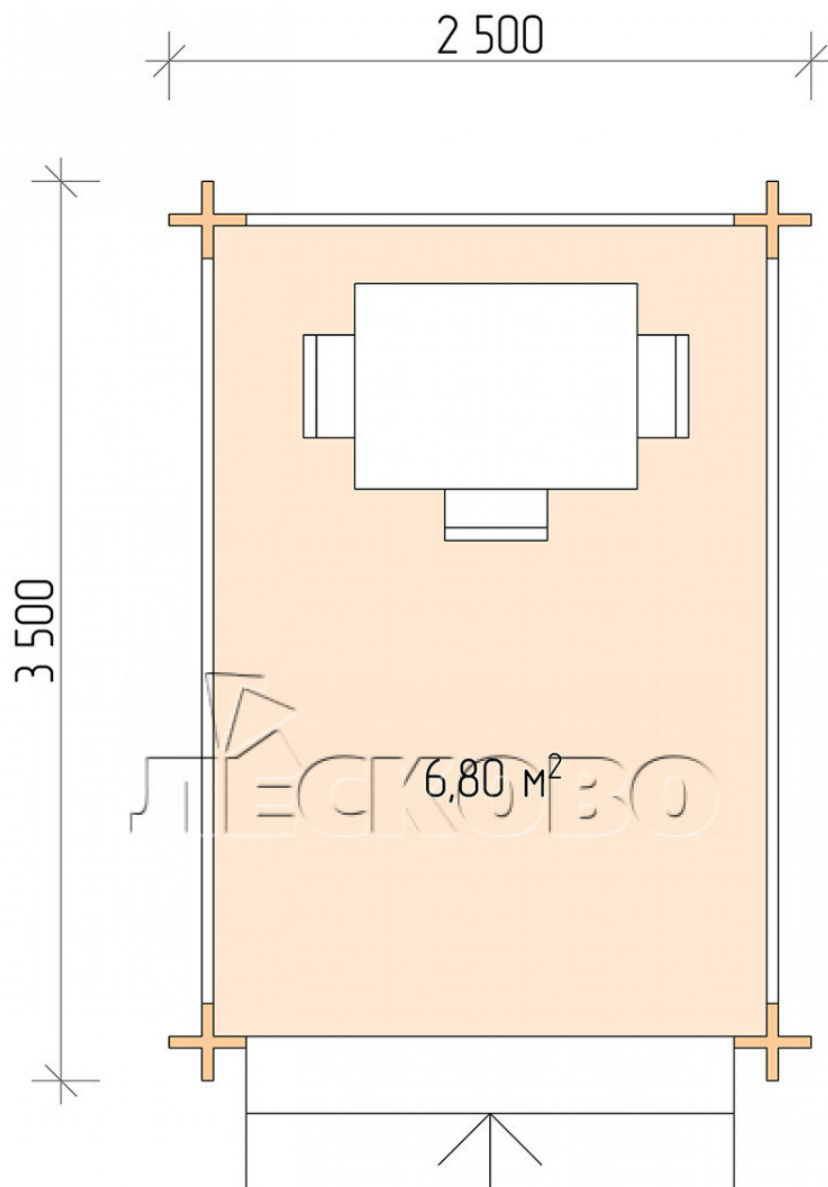

Gazebo "BS" series 2.5×3.5

Project Dimensions

2.5 × 3.5 / 7 m²

Full house set

1,059 €

Timber

45 MM

65 MM
+ 237 €

Project planning

2 500

3 500

6,8

M²

Разрез

House Kit

- Wall kit: mini-chamber drying chamber 44 × 145 mm with bowls for the project. The material of the tree is spruce, pine (GOST 8486). Humidity 12-14%. The height of the walls is 2.16 m;
- Logs, lower harness: board 45 × 145 mm chamber drying 10-12%;
- Floors: floorboard 35 mm, chamber drying;
- Ceiling: imitation of a bar 20 × 135 mm, chamber drying;
- Platbands: dry planed board 20 × 100 mm;
- Roof: shingles;