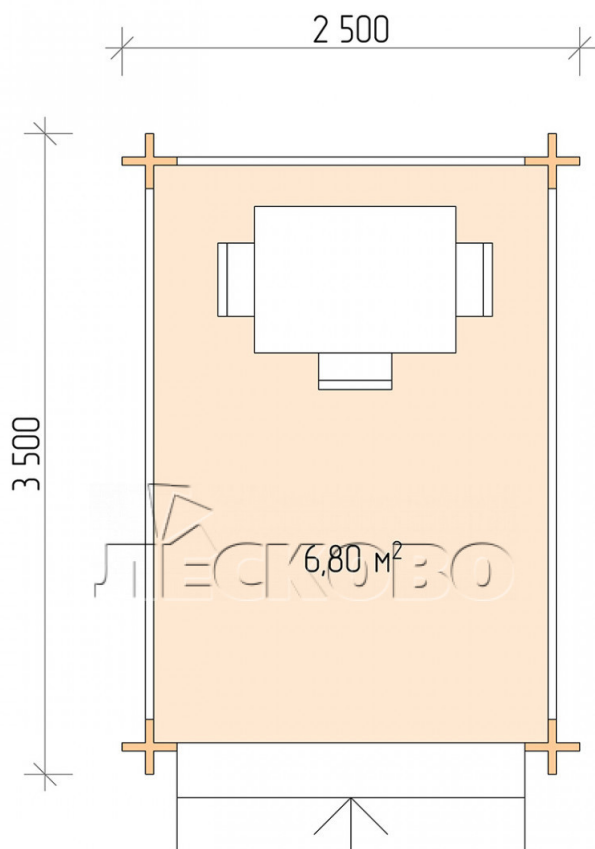

Gazebo "BS" series 2.5×3.5

Project Dimensions

2.5 × 3.5 / 7 m²

Цена

1,476 €

Timber

45 mm

65 mm
+ 338 €

Assembling a house kit

No assembly required

Assembly required
+ 369 €

Project planning

Разрез

House Kit

- Wall kit: mini-chamber drying chamber 44 × 145 mm with bowls for the project. The material of the

tree is spruce, pine (GOST 8486). Humidity 12-14%. The height of the walls is 2.16 m;

- Logs, lower harness: board 45 × 145 mm chamber drying 10-12%;
- Floors: floorboard 35 mm, chamber drying;
- Ceiling: imitation of a bar 20 × 135 mm, chamber drying;
- Platbands: dry planed board 20 × 100 mm;
- Roof: shingles;