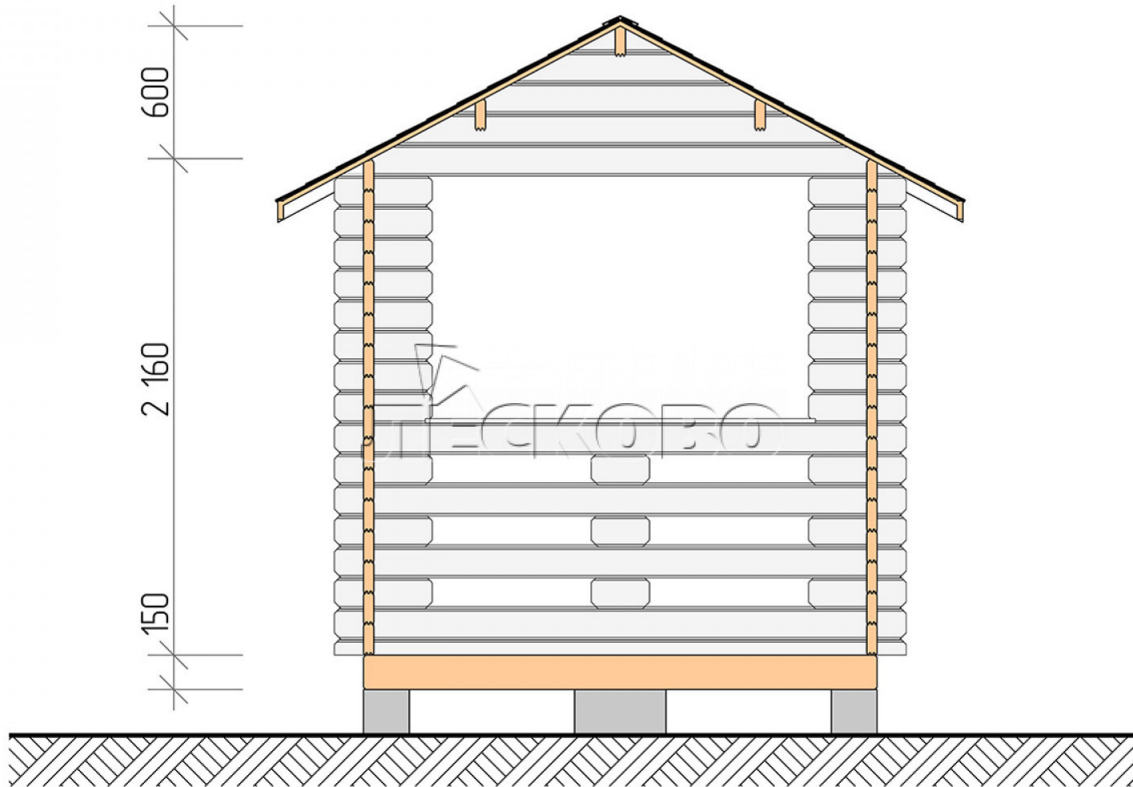

Gazebo "BS" series 2.5×3.5

Project Dimensions

2.5 × 3.5 / 7 m²

Цена

1,466 €

Timber

45 mm

65 mm
+ 336 €

Assembling a house kit

No assembly required

Assembly required
+ 366 €

Project planning

Разрез

House Kit

- Wall kit: mini-chamber drying chamber 44 × 145 mm with bowls for the project. The material of the

tree is spruce, pine (GOST 8486). Humidity 12-14%. The height of the walls is 2.16 m;

- Logs, lower harness: board 45 × 145 mm chamber drying 10-12%;
- Floors: floorboard 35 mm, chamber drying;
- Ceiling: imitation of a bar 20 × 135 mm, chamber drying;
- Platbands: dry planed board 20 × 100 mm;
- Roof: shingles;