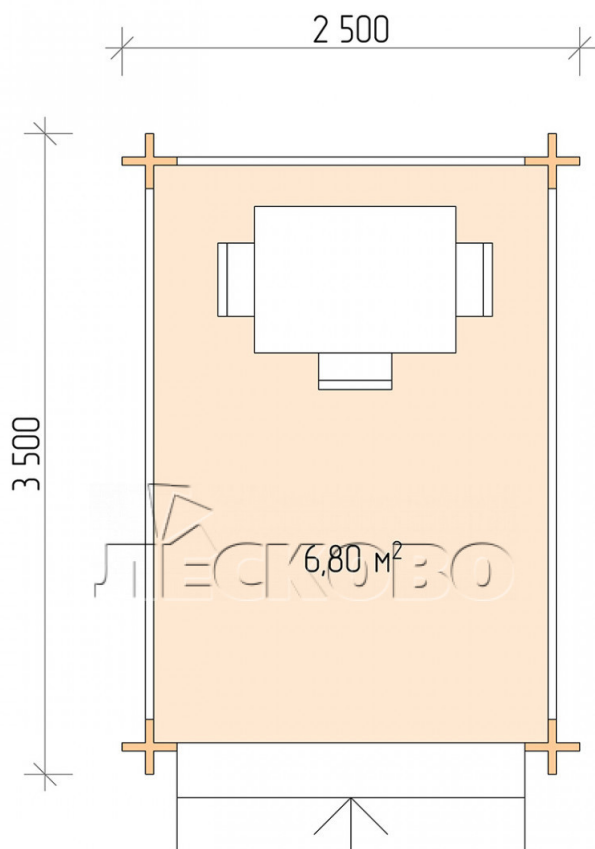

Gazebo "BS" series 2.5×3.5

Project Dimensions

2.5 × 3.5 / 7 m²

Цена

1,466 €

Timber

45 mm

65 mm
+ 336 €

Assembling a house kit

No assembly required

Assembly required
+ 366 €

Project planning

Разрез

House Kit

- Wall kit: mini-chamber drying chamber 44 × 145 mm with bowls for the project. The material of the

tree is spruce, pine (GOST 8486). Humidity 12-14%. The height of the walls is 2.16 m;

- Logs, lower harness: board 45 × 145 mm chamber drying 10-12%;
- Floors: floorboard 35 mm, chamber drying;
- Ceiling: imitation of a bar 20 × 135 mm, chamber drying;
- Platbands: dry planed board 20 × 100 mm;
- Roof: shingles;