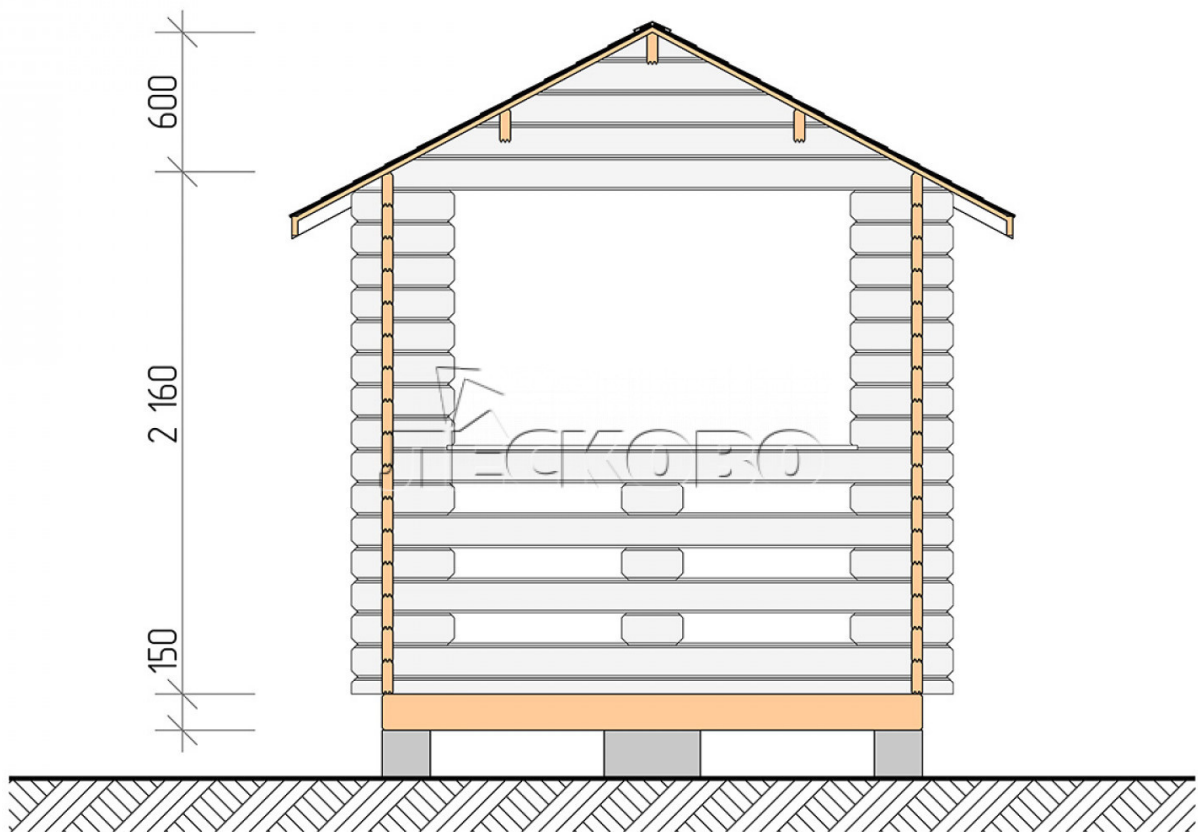

Gazebo "BS" series 2.5×3.5

Project Dimensions

2.5 × 3.5 / 7 m²

Full house set

1,059 €

Timber

45 MM

65 MM
+ 237 €

Project planning

2 500

3 500

6,8

M²

Разрез

House Kit

- Wall kit: mini-chamber drying chamber 44 × 145 mm with bowls for the project. The material of the tree is spruce, pine (GOST 8486). Humidity 12-14%. The height of the walls is 2.16 m;
- Logs, lower harness: board 45 × 145 mm chamber drying 10-12%;
- Floors: floorboard 35 mm, chamber drying;
- Ceiling: imitation of a bar 20 × 135 mm, chamber drying;
- Platbands: dry planed board 20 × 100 mm;
- Roof: shingles;