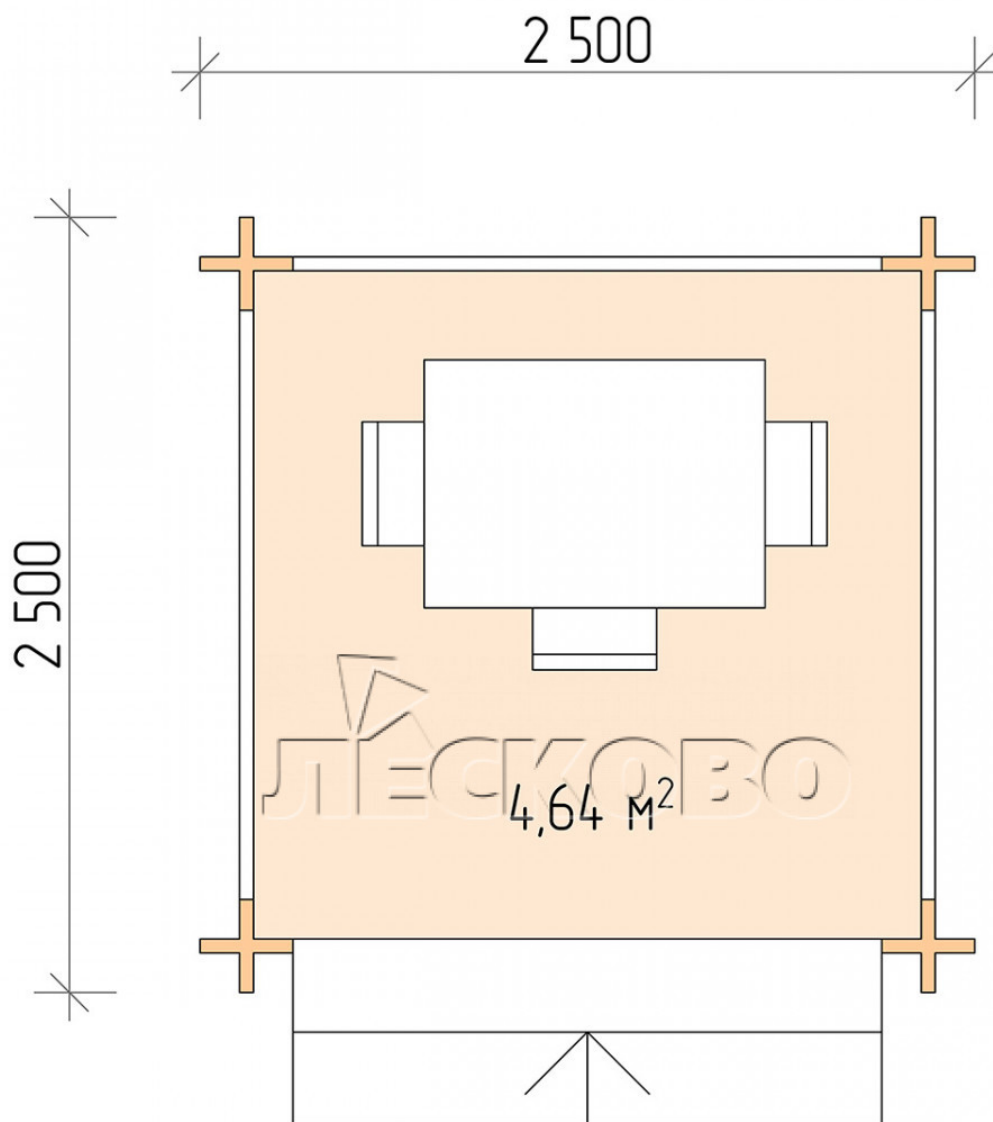

Gazebo "BS" series 2.5×2.5

Project Dimensions

2.5 × 2.5 / 4.8 m²

Full house set

865 €

Timber

45 MM

65 MM
+ 220 €

Project planning

2 500

2 500

4,64
M²

Разрез

House Kit

- Wall kit: mini-chamber drying chamber 44 × 145 mm with bowls for the project. The material of the tree is spruce, pine (GOST 8486). Humidity 12-14%. The height of the walls is 2.16 m;
- Logs, lower harness: board 45 × 145 mm chamber drying 10-12%;
- Floors: floorboard 35 mm, chamber drying;
- Ceiling: imitation of a bar 20 × 135 mm, chamber drying;
- Platbands: dry planed board 20 × 100 mm;
- Roof: shingles;

- Skirting board 35 mm.

+7 (4942) 499-770

156014, г. Кострома, ул. Базовая, д. 8