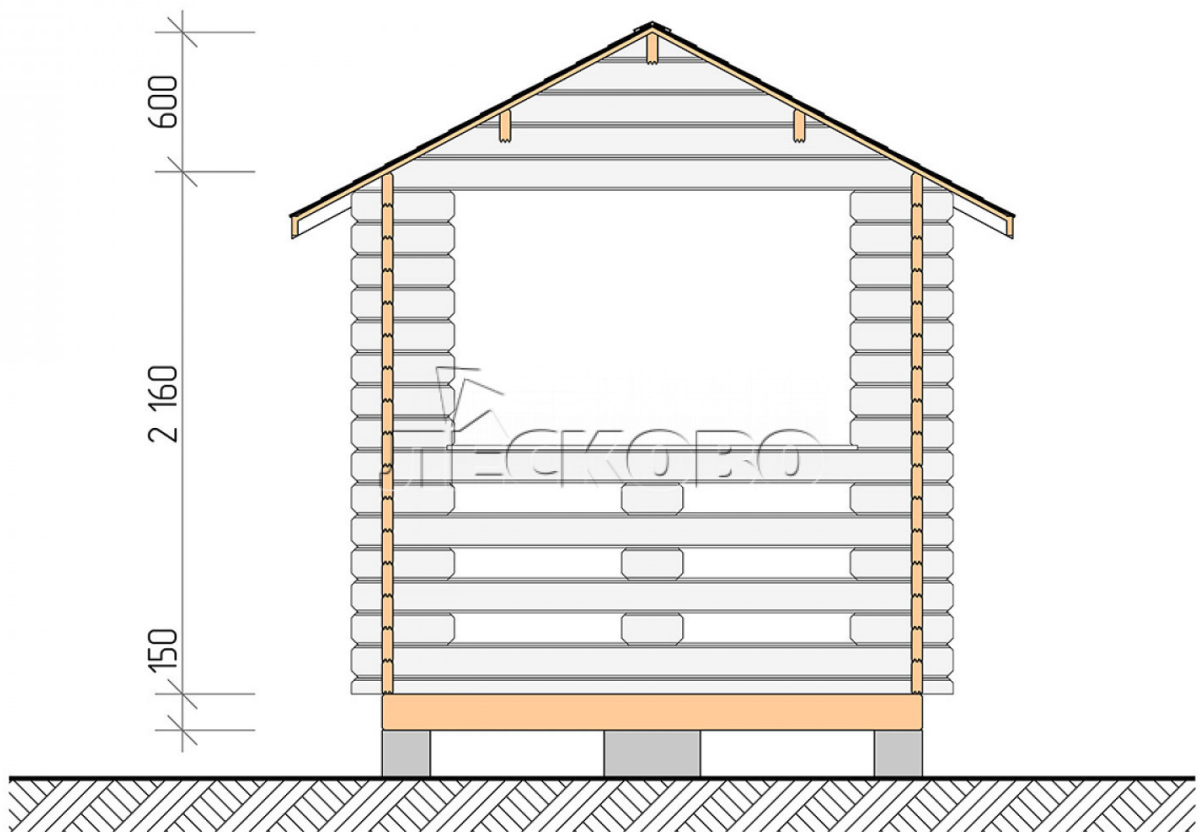

Gazebo "BS" series 2.5×2.5

Project Dimensions

2.5 × 2.5 / 4.8 m²

Full house set

865 €

Timber

45 MM

65 MM
+ 220 €

Project planning

2 500

2 500

4,64
M²

Разрез

House Kit

- Wall kit: mini-chamber drying chamber 44 × 145 mm with bowls for the project. The material of the tree is spruce, pine (GOST 8486). Humidity 12-14%. The height of the walls is 2.16 m;
- Logs, lower harness: board 45 × 145 mm chamber drying 10-12%;
- Floors: floorboard 35 mm, chamber drying;
- Ceiling: imitation of a bar 20 × 135 mm, chamber drying;
- Platbands: dry planed board 20 × 100 mm;
- Roof: shingles;