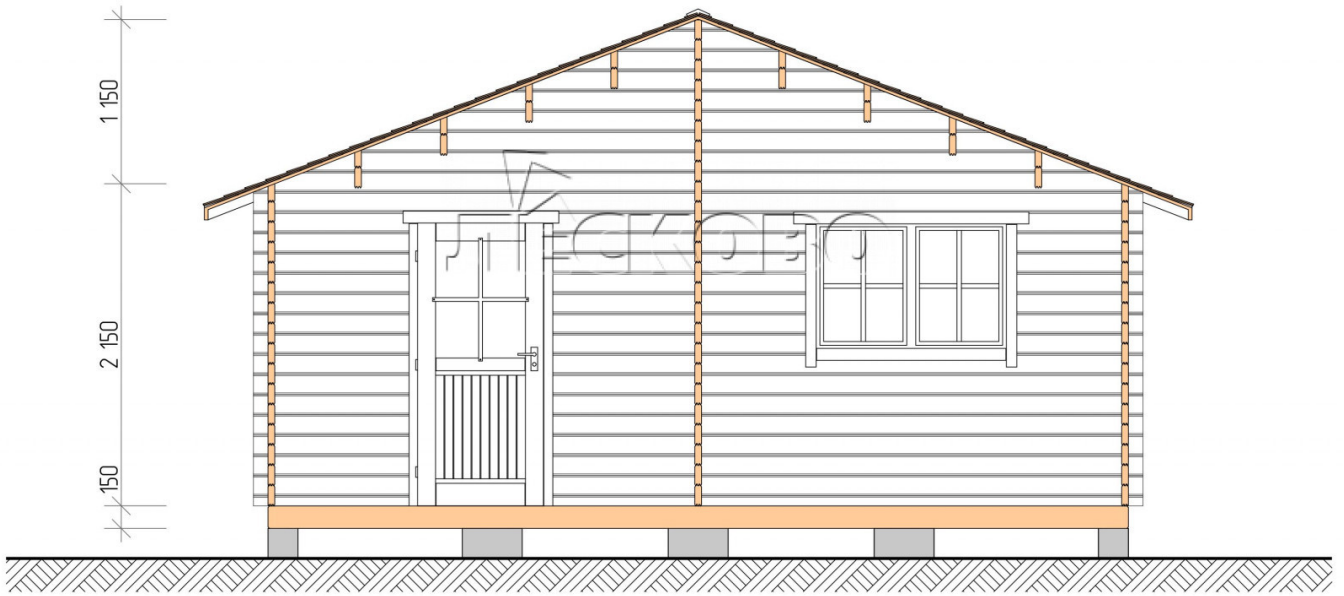

Outdoor sauna "BV" series 6×6

Project Dimensions

6 × 6 / 46.8 m²

Full house set

6,962 €

Timber

45 MM

65 MM
+ 1,637 €

Project planning

Разрез

House Kit

- Wall kit: 44 × 145 mm mini-chamber drying chamber with bowls for the project. The material of the tree is spruce, pine (GOST 8486). Humidity 12-14%. The height of the walls is 2.16 m.;