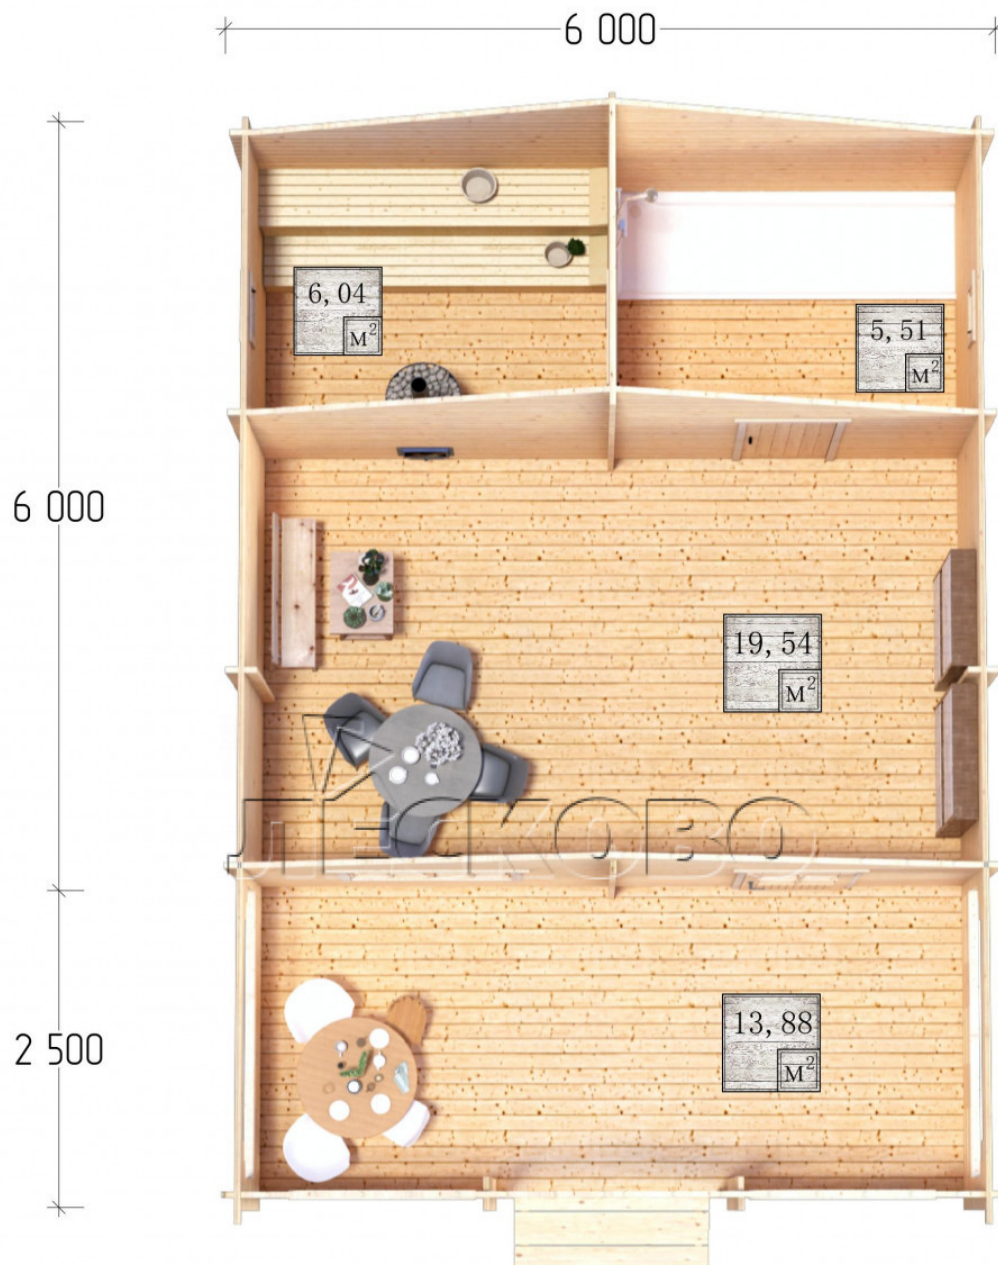

Outdoor sauna "BV" series 6×6

Project Dimensions

6 × 6 / 46.8 m²

Full house set

6,962 €

Timber

45 MM

65 MM
+ 1,637 €

Project planning

Разрез

House Kit

- Wall kit: 44 × 145 mm mini-chamber drying chamber with bowls for the project. The material of the tree is spruce, pine (GOST 8486). Humidity 12-14%. The height of the walls is 2.16 m.;

- Logs, lower harness: board 45 × 145 mm chamber drying 10-12%;
- Floors: floorboard 35 mm., Chamber drying;
- Ceiling: imitation of a bar 20 × 135 mm, Chamber drying;
- Wooden windows, glass 4 mm, Single. Treatment with a colorless antiseptic. Hardware;

0.40×0.38 м.2 шт. 1.34×0.91 м.1 шт.

- Wooden doors;

0.84×1.885 м.
bath.2 шт.

0.84×1.885 м.
glass.1 шт.

7. Platbands: dry planed board 20 × 100 mm;

8. Roof: shingles;

9. Skirting board 35 mm.

+7 (4942) 499-770