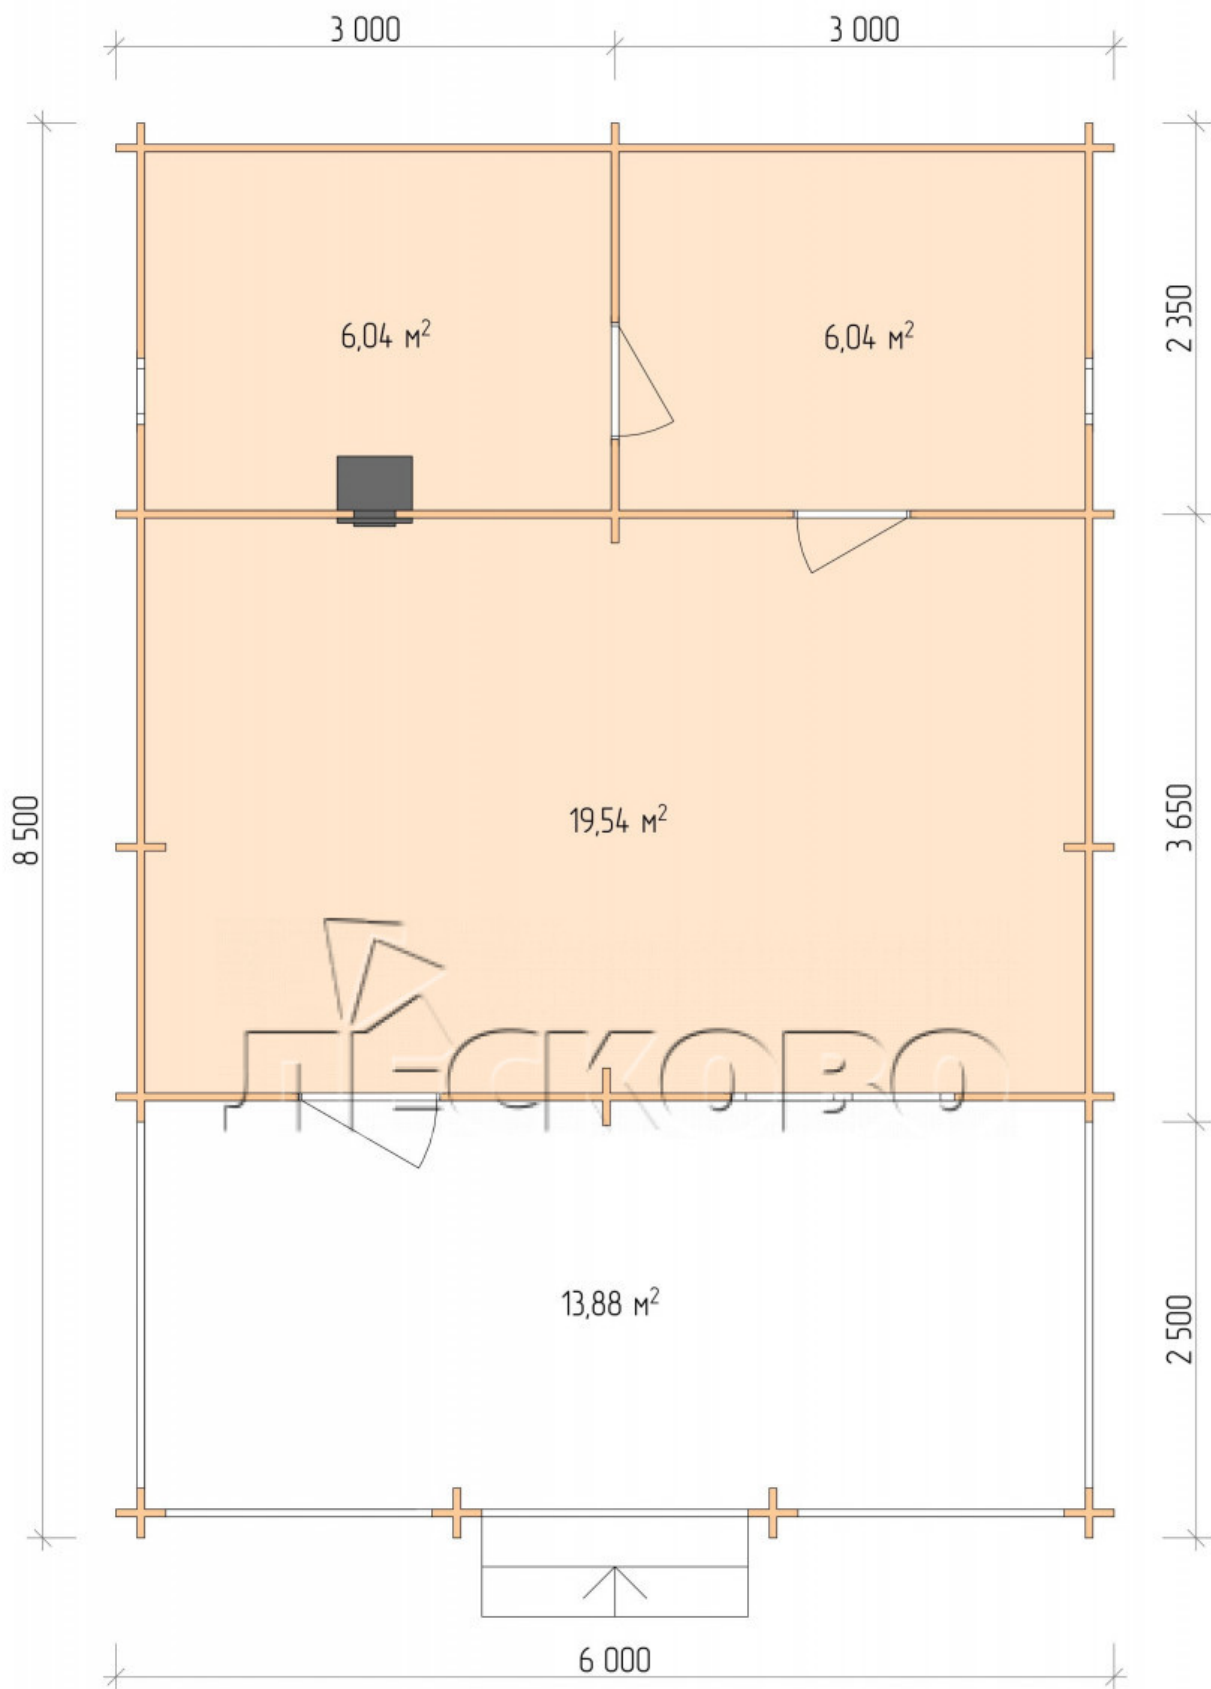

Outdoor sauna "BV" series 6×6

Project Dimensions

6 × 6 / 46.8 m²

Full house set

6,962 €

Timber

45 MM

65 MM
+ 1,637 €

Project planning

Разрез

House Kit

- Wall kit: 44 × 145 mm mini-chamber drying chamber with bowls for the project. The material of the tree is spruce, pine (GOST 8486). Humidity 12-14%. The height of the walls is 2.16 m.;

- Logs, lower harness: board 45 × 145 mm chamber drying 10-12%;
- Floors: floorboard 35 mm., Chamber drying;
- Ceiling: imitation of a bar 20 × 135 mm, Chamber drying;
- Wooden windows, glass 4 mm, Single. Treatment with a colorless antiseptic. Hardware;

0.40×0.38 м.2 шт. 1.34×0.91 м.1 шт.

- Wooden doors;

0.84×1.885 м.
bath.2 шт.

0.84×1.885 м.
glass.1 шт.

7. Platbands: dry planed board 20 × 100 mm;

8. Roof: shingles;

9. Skirting board 35 mm.

+7 (4942) 499-770