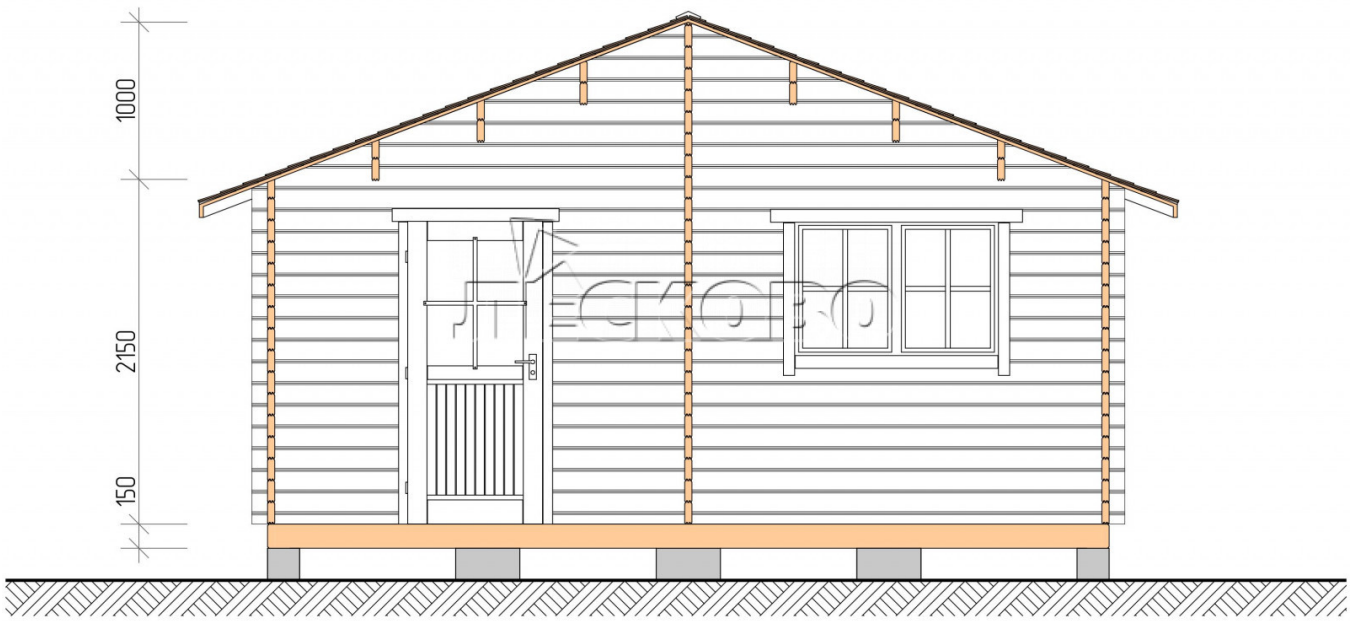

Outdoor sauna "BV" series 5.5×6

Project Dimensions

5.5 × 6 / 42.7 m²

Full house set

6,406 €

Timber

45 MM

65 MM
+ 1,497 €

Project planning

Разрез

House Kit

- Wall kit: 44 × 145 mm mini-chamber drying chamber with bowls for the project. The material of the tree is spruce, pine (GOST 8486). Humidity 12-14%. The height of the walls is 2.16 m.;