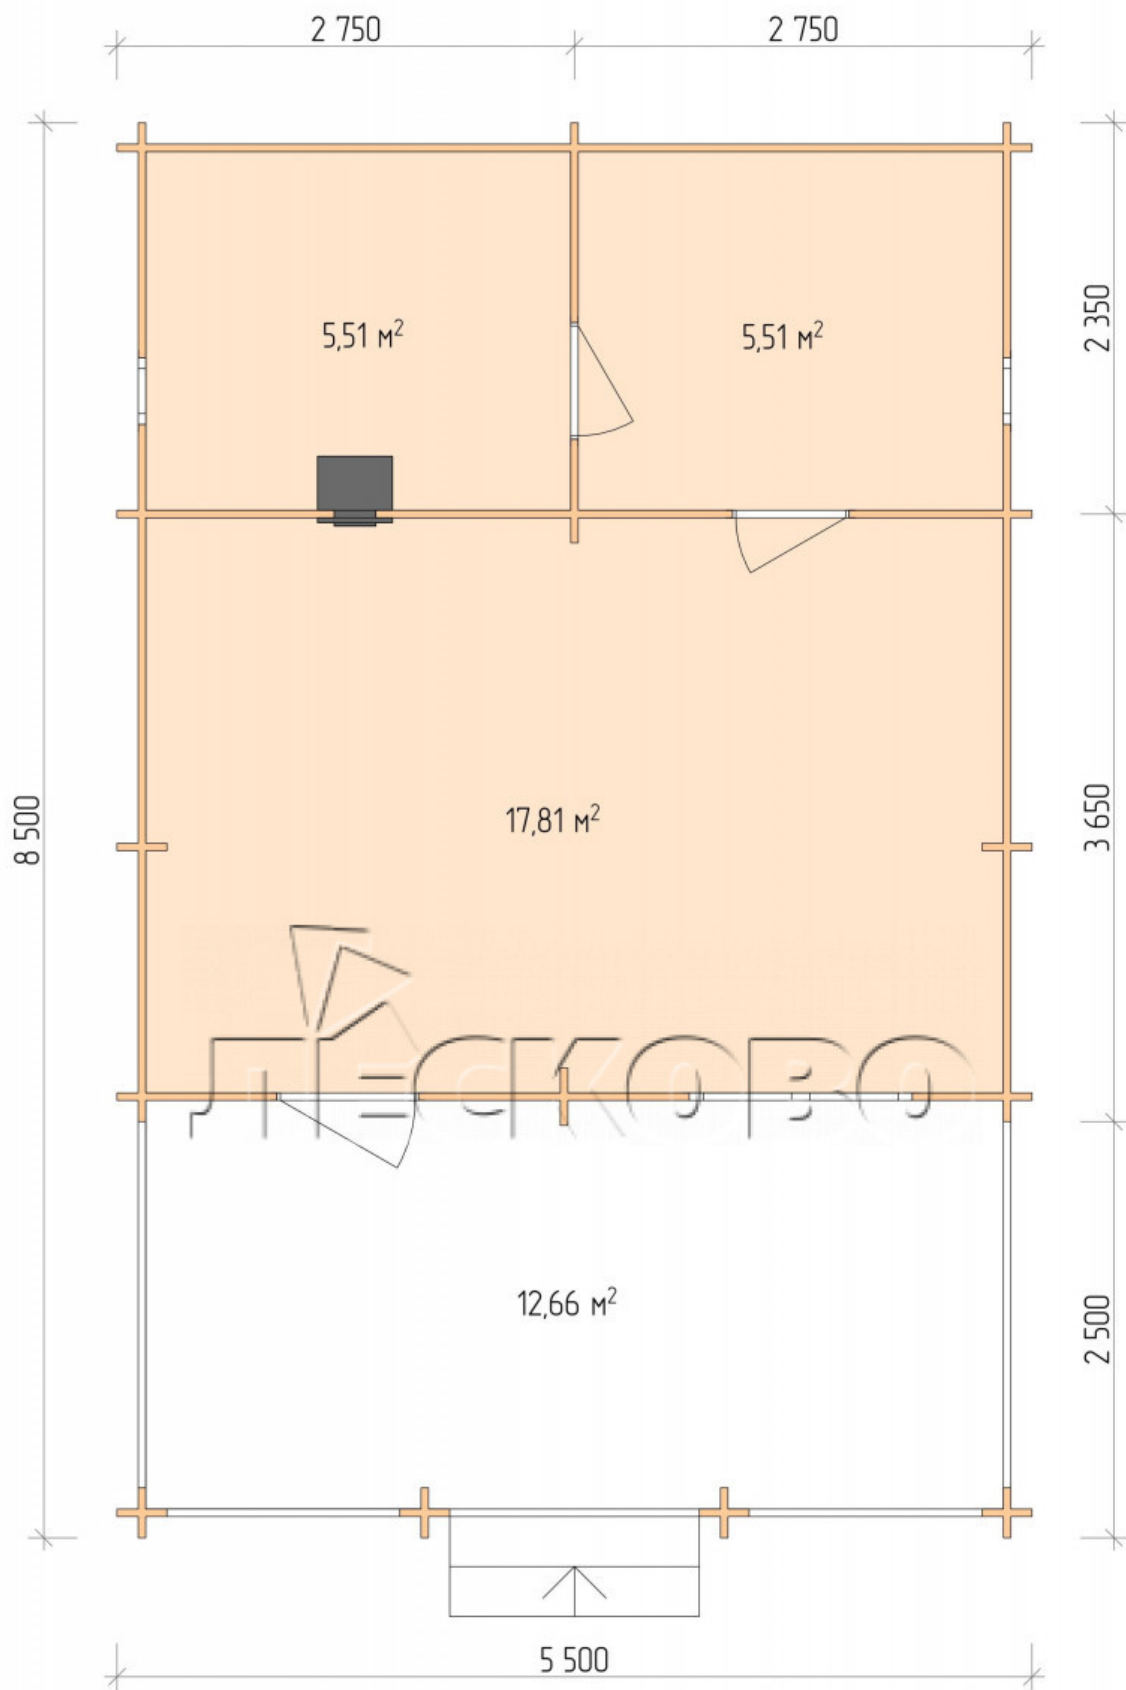

Outdoor sauna "BV" series 5.5×6

Project Dimensions

5.5 × 6 / 42.7 m²

Full house set

6,406 €

Timber

45 MM

65 MM
+ 1,497 €

Project planning

Разрез

House Kit

- Wall kit: 44 × 145 mm mini-chamber drying chamber with bowls for the project. The material of the tree is spruce, pine (GOST 8486). Humidity 12-14%. The height of the walls is 2.16 m.;

- Logs, lower harness: board 45 × 145 mm chamber drying 10-12%;
- Floors: floorboard 35 mm., Chamber drying;
- Ceiling: imitation of a bar 20 × 135 mm, Chamber drying;
- Wooden windows, glass 4 mm, Single. Treatment with a colorless antiseptic. Hardware;

0.40×0.38 м.2 шт. 1.34×0.91 м.1 шт.

- Wooden doors;

0.84×1.885 м.
bath.2 шт.

0.84×1.885 м.
glass.1 шт.

7. Platbands: dry planed board 20 × 100 mm;

8. Roof: shingles;

9. Skirting board 35 mm.

+7 (4942) 499-770