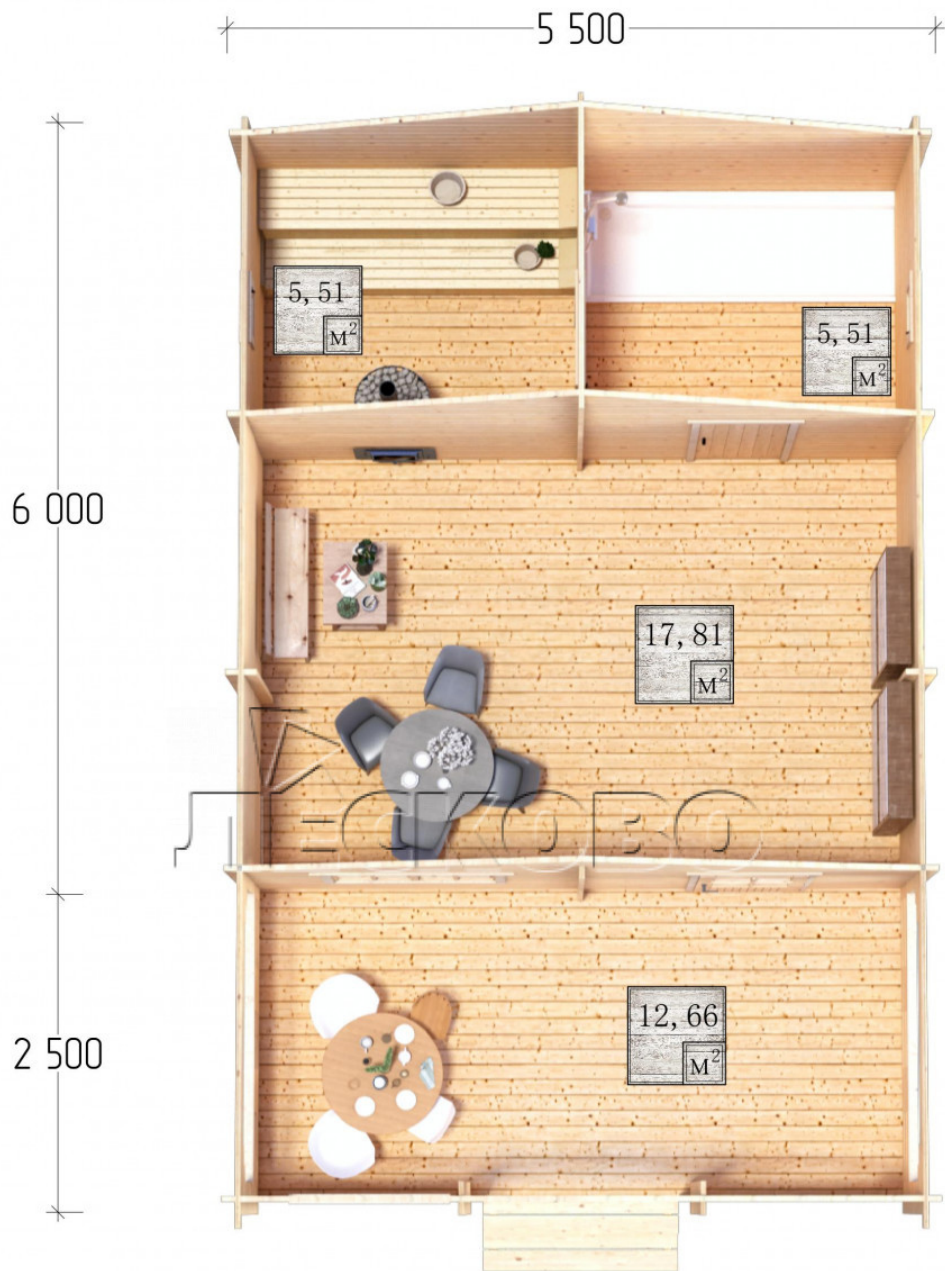

Outdoor sauna "BV" series 5.5×6

Project Dimensions

5.5 × 6 / 42.7 m²

Full house set

6,406 €

Timber

45 MM

65 MM
+ 1,497 €

Project planning

Разрез

House Kit

- Wall kit: 44 × 145 mm mini-chamber drying chamber with bowls for the project. The material of the tree is spruce, pine (GOST 8486). Humidity 12-14%. The height of the walls is 2.16 m.;

- Logs, lower harness: board 45 × 145 mm chamber drying 10-12%;
- Floors: floorboard 35 mm., Chamber drying;
- Ceiling: imitation of a bar 20 × 135 mm, Chamber drying;
- Wooden windows, glass 4 mm, Single. Treatment with a colorless antiseptic. Hardware;

0.40×0.38 м.2 шт. 1.34×0.91 м.1 шт.

- Wooden doors;

0.84×1.885 м.
bath.2 шт.

0.84×1.885 м.
glass.1 шт.

7. Platbands: dry planed board 20 × 100 mm;

8. Roof: shingles;

9. Skirting board 35 mm.

+7 (4942) 499-770