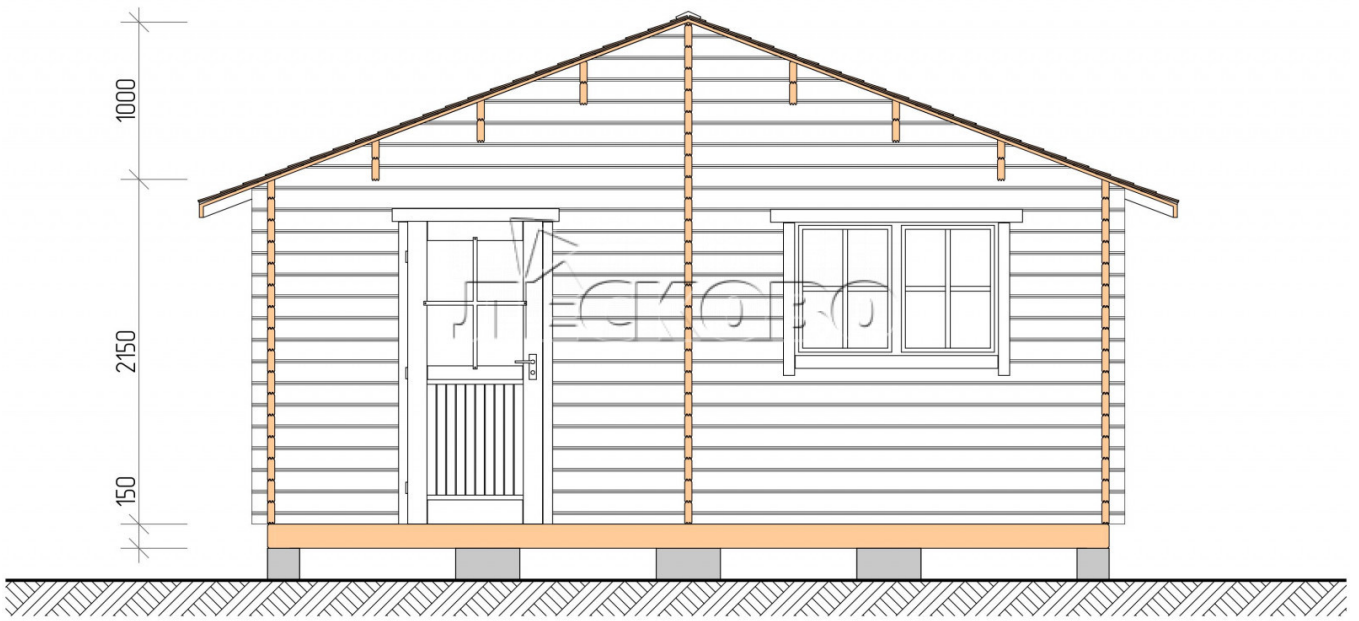

## Outdoor sauna "BV" series 5.5×6

Project Dimensions

5.5 × 6 / 42.7 m<sup>2</sup>

Full house set

**7,853 €**

### Timber

45 MM

65 MM  
+ 1,864 €

# Разрез