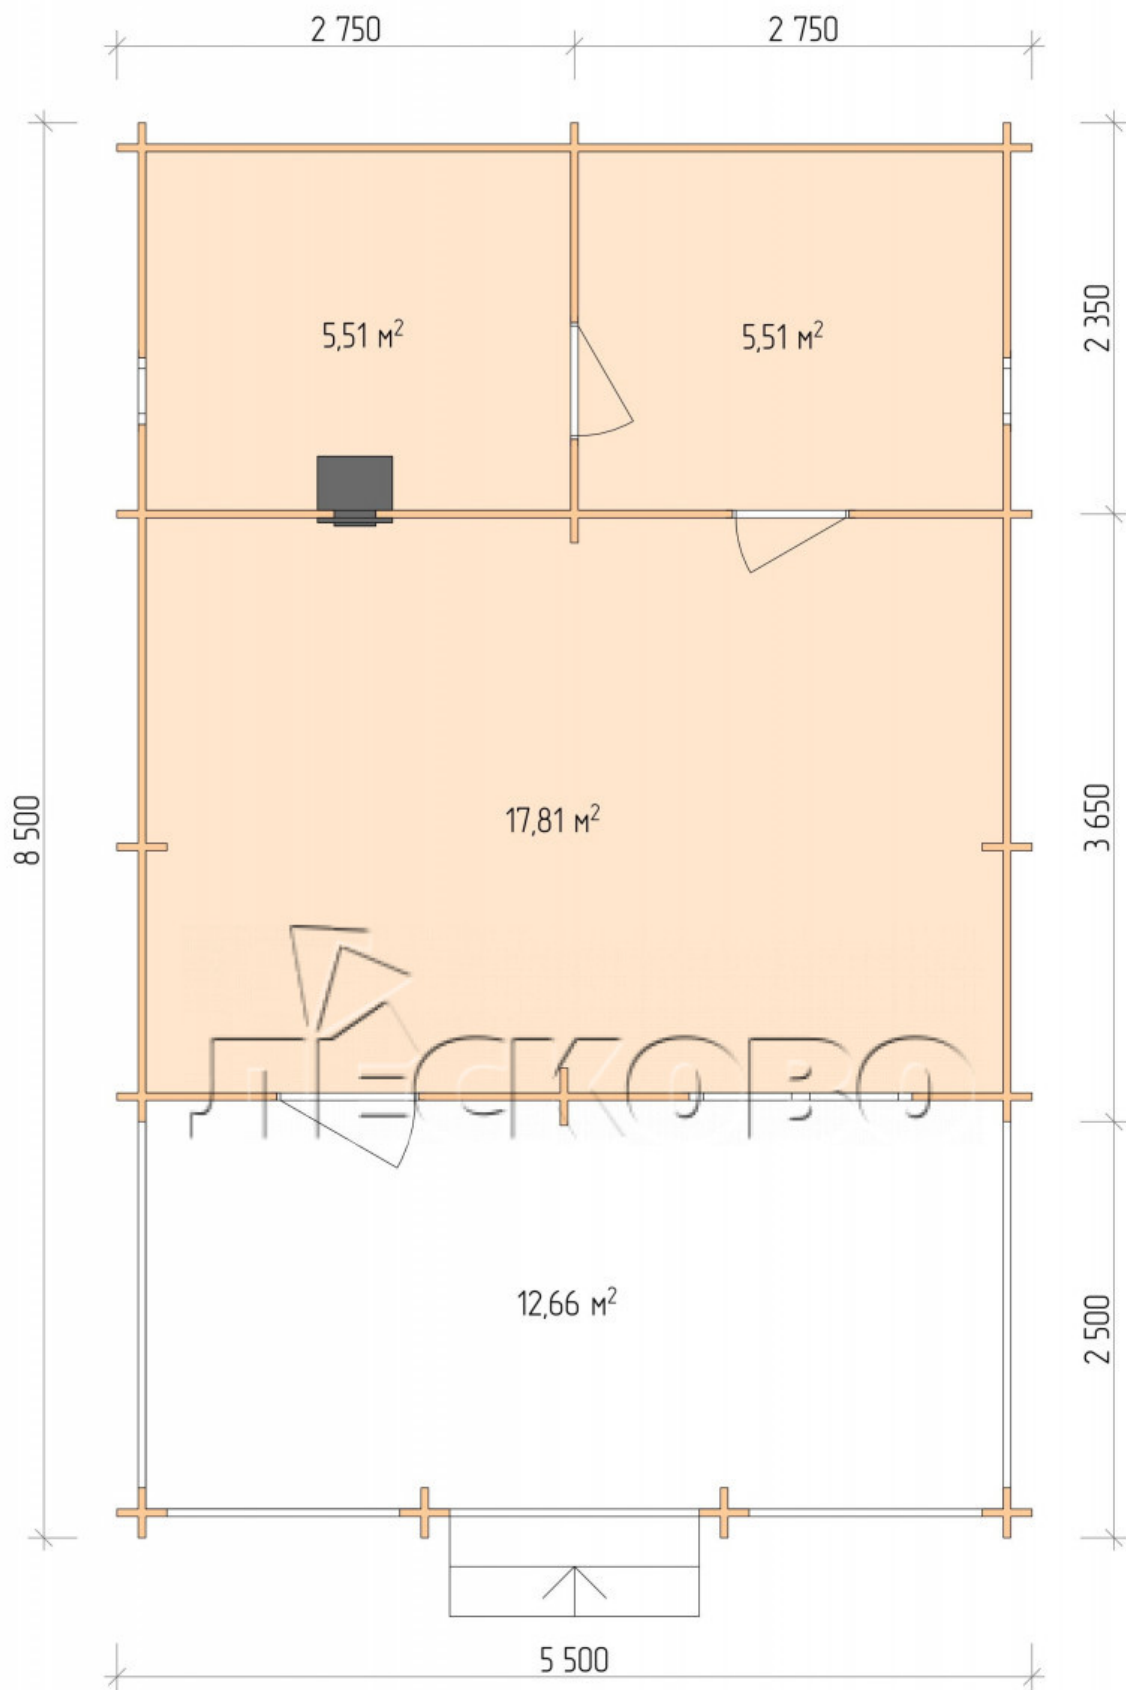

## Outdoor sauna "BV" series 5.5×6

Project Dimensions

5.5 × 6 / 42.7 m<sup>2</sup>

Full house set

**7,853 €**

### Timber

45 MM

65 MM  
+ 1,864 €

# Разрез

0.40×0.38 м.2 шт. 1.34×0.91 м.1 шт.

- Wooden doors;

0.84×1.885 м.  
bath.2 шт.

0.84×1.885 м.  
glass.1 шт.

7. Platbands: dry planed board 20 × 100 mm;

8. Roof: shingles;

9. Skirting board 35 mm.

+7 (4942) 499-770