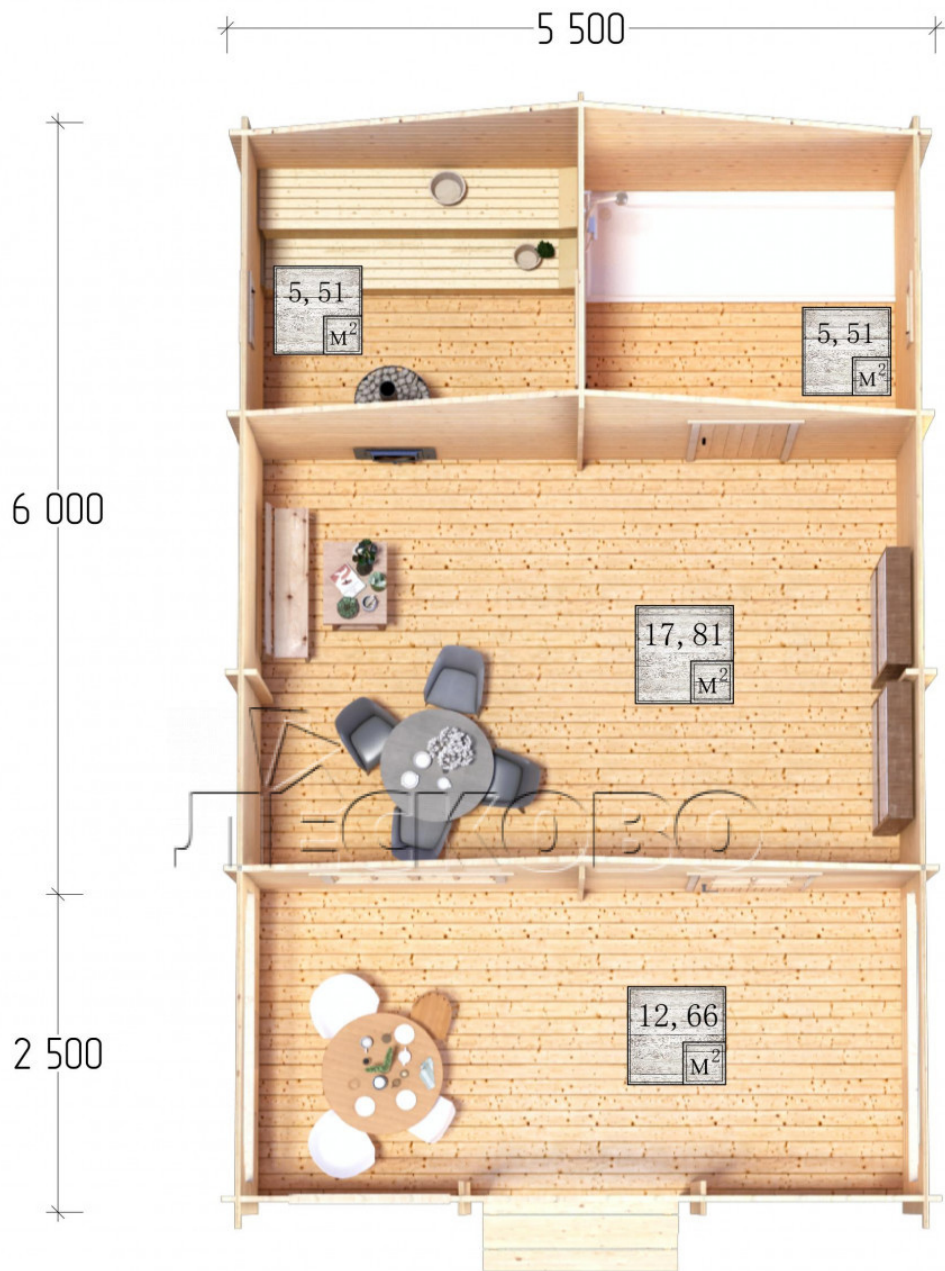

## Outdoor sauna "BV" series 5.5×6

Project Dimensions

5.5 × 6 / 42.7 m<sup>2</sup>

Full house set

**7,853 €**

## Project planning

# Разрез

## House Kit

- Wall kit: 44 × 145 mm mini-chamber drying chamber with bowls for the project. The material of the tree is spruce, pine (GOST 8486). Humidity 12-14%. The height of the walls is 2.16 m.;

- Logs, lower harness: board 45 × 145 mm chamber drying 10-12%;
- Floors: floorboard 35 mm., Chamber drying;
- Ceiling: imitation of a bar 20 × 135 mm, Chamber drying;
- Wooden windows, glass 4 mm, Single. Treatment with a colorless antiseptic. Hardware;