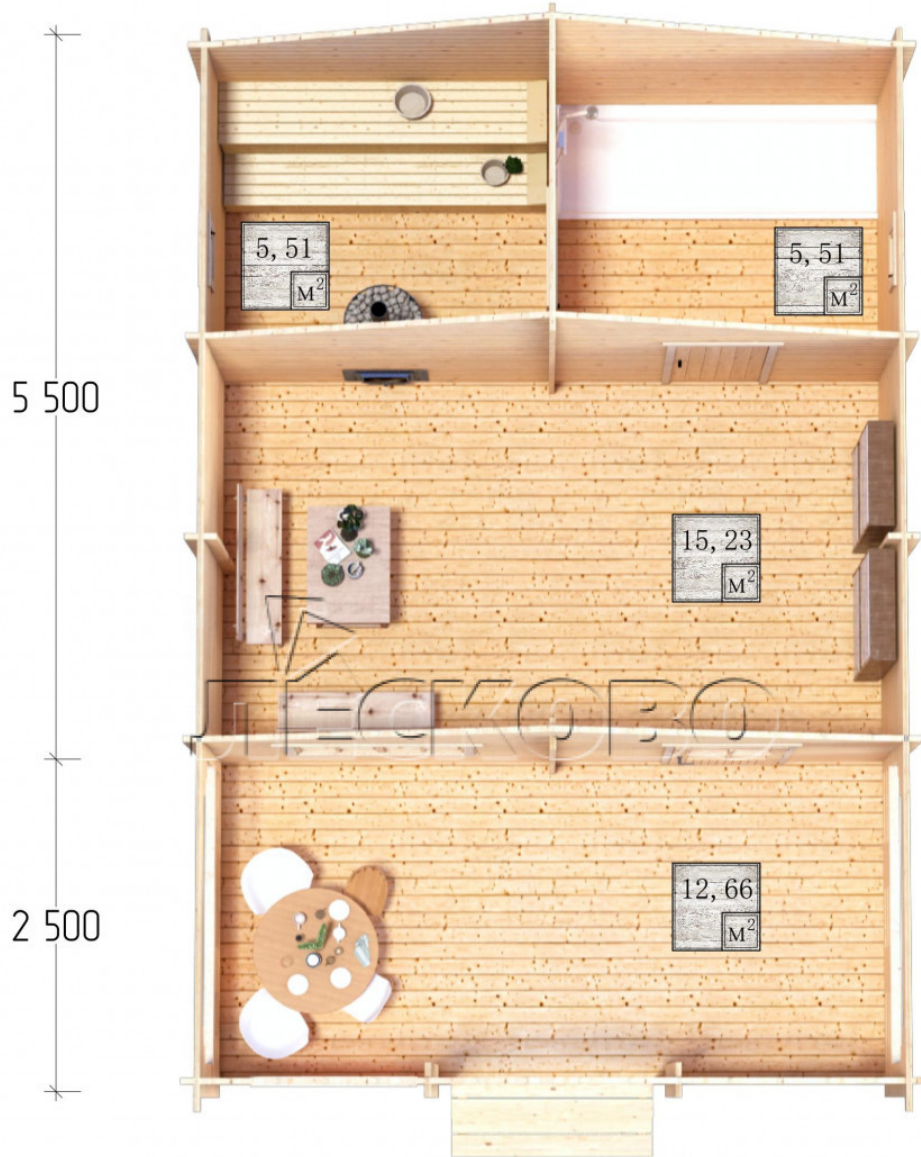

Outdoor sauna "BV" series 5.5×5.5

Project Dimensions

5.5 × 5.5 / 40.1 m²

Full house set

6,203 €

Timber

45 MM

65 MM
+ 1,448 €

Project planning

5 500

Разрез

House Kit

- Wall kit: 44 × 145 mm mini-chamber drying chamber with bowls for the project. The material of the tree is spruce, pine (GOST 8486). Humidity 12-14%. The height of the walls is 2.16 m.;

- Logs, lower harness: board 45 × 145 mm chamber drying 10-12%;
- Floors: floorboard 35 mm., Chamber drying;
- Ceiling: imitation of a bar 20 × 135 mm, Chamber drying;
- Wooden windows, glass 4 mm, Single. Treatment with a colorless antiseptic. Hardware;

0.40×0.38 м.2 шт. 1.34×0.91 м.1 шт.

- Wooden doors;

0.84×1.885 м.
bath.2 шт.

0.84×1.885 м.
glass.1 шт.

7. Platbands: dry planed board 20 × 100 mm;

8. Roof: shingles;

9. Skirting board 35 mm.

+7 (4942) 499-770