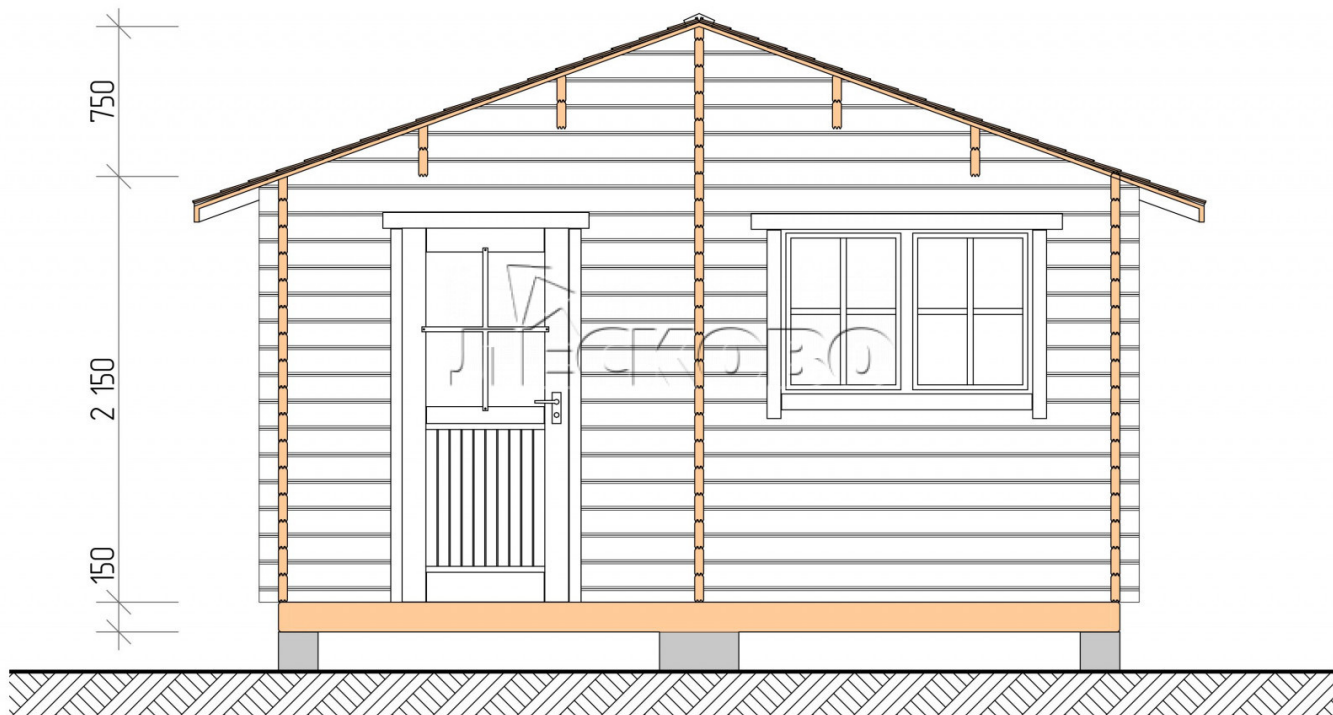

Outdoor sauna "BV" series 4.5×6

Project Dimensions

4.5 × 6 / 34.5 m²

Full house set

6,644 €

Timber

45 MM

65 MM
+ 1,529 €

Project planning

4 500

Разрез

House Kit

- Wall kit: 44 × 145 mm mini-chamber drying chamber with bowls for the project. The material of the tree is spruce, pine (GOST 8486). Humidity 12-14%. The height of the walls is 2.16 m.;