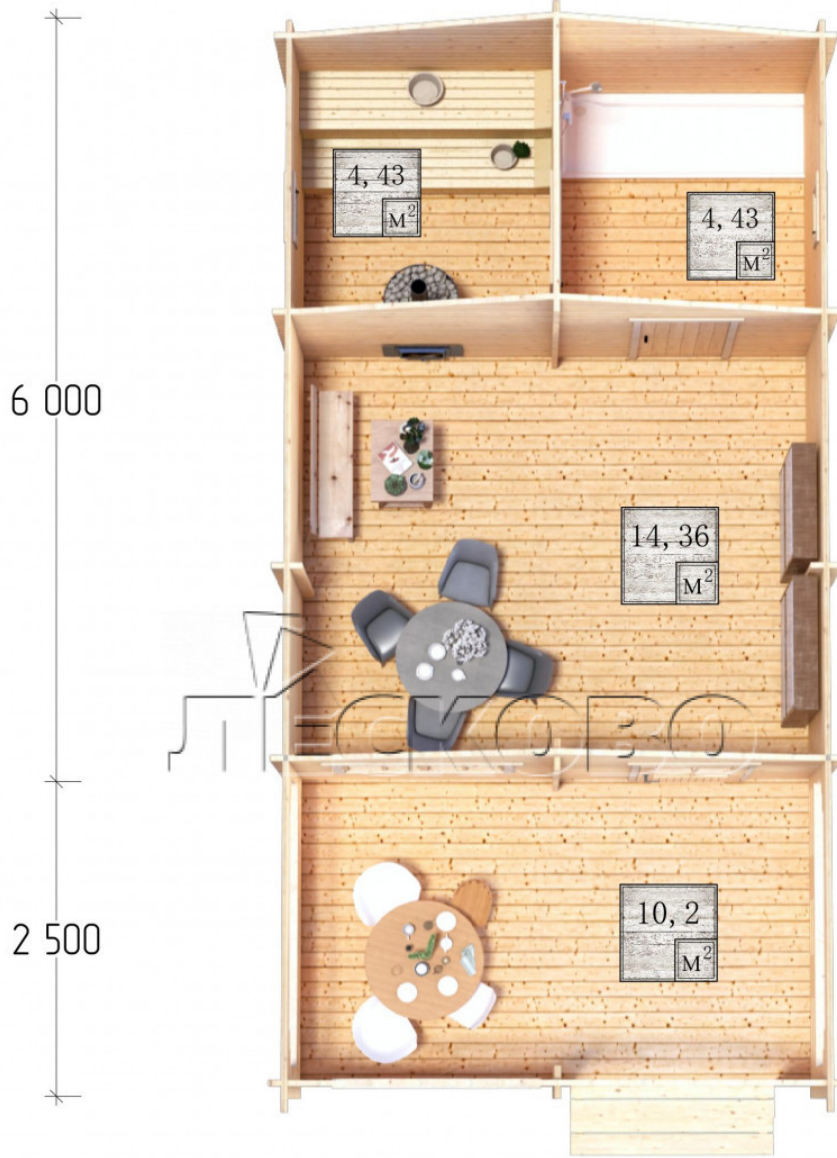

Outdoor sauna "BV" series 4.5×6

Project Dimensions

4.5 × 6 / 34.5 m²

Full house set

6,644 €

Timber

45 MM

65 MM
+ 1,529 €

Project planning

4 500

Разрез

House Kit

- Wall kit: 44 × 145 mm mini-chamber drying chamber with bowls for the project. The material of the tree is spruce, pine (GOST 8486). Humidity 12-14%. The height of the walls is 2.16 m.;

- Logs, lower harness: board 45 × 145 mm chamber drying 10-12%;
- Floors: floorboard 35 mm., Chamber drying;
- Ceiling: imitation of a bar 20 × 135 mm, Chamber drying;
- Wooden windows, glass 4 mm, Single. Treatment with a colorless antiseptic. Hardware;

0.40×0.38 м.2 шт. 1.34×0.91 м.1 шт.

- Wooden doors;

0.84×1.885 м.
bath.2 шт.

0.84×1.885 м.
glass.1 шт.

7. Platbands: dry planed board 20 × 100 mm;

8. Roof: shingles;

9. Skirting board 35 mm.

+7 (4942) 499-770