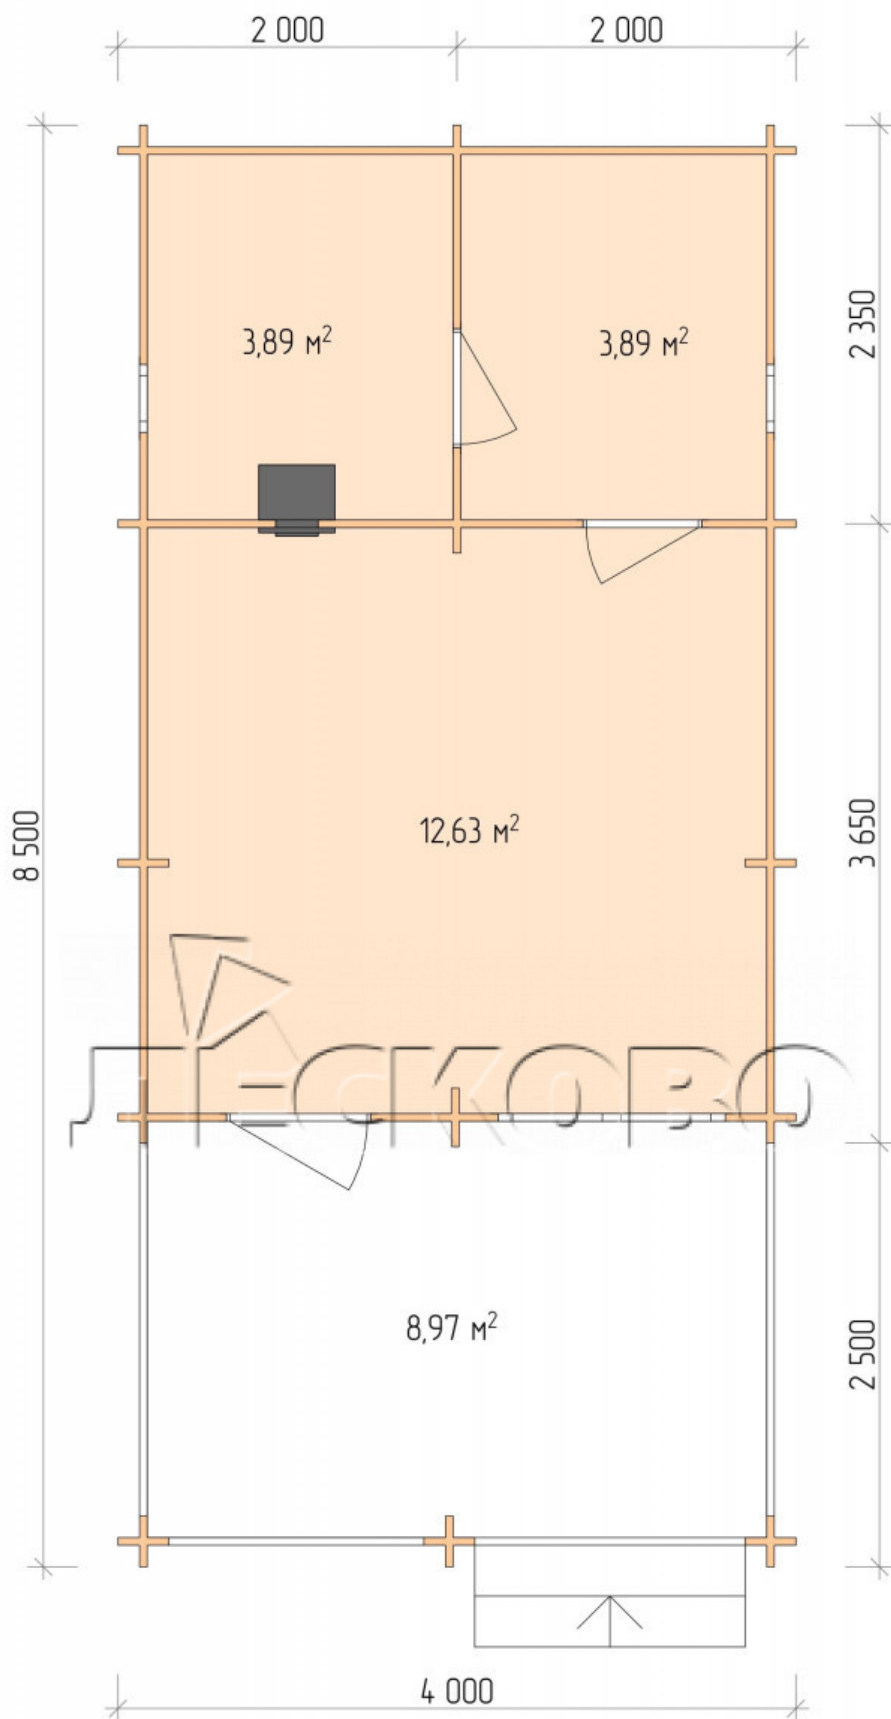

Outdoor sauna "BV" series 4.5×6

Project Dimensions

4.5 × 6 / 34.5 m²

Full house set

6,644 €

Timber

45 MM

65 MM
+ 1,529 €

Project planning

4 500

Разрез

House Kit

- Wall kit: 44 × 145 mm mini-chamber drying chamber with bowls for the project. The material of the tree is spruce, pine (GOST 8486). Humidity 12-14%. The height of the walls is 2.16 m.;

- Logs, lower harness: board 45 × 145 mm chamber drying 10-12%;
- Floors: floorboard 35 mm., Chamber drying;
- Ceiling: imitation of a bar 20 × 135 mm, Chamber drying;
- Wooden windows, glass 4 mm, Single. Treatment with a colorless antiseptic. Hardware;

0.40×0.38 м.2 шт. 1.34×0.91 м.1 шт.

- Wooden doors;

0.84×1.885 м.
bath.2 шт.

0.84×1.885 м.
glass.1 шт.

7. Platbands: dry planed board 20 × 100 mm;

8. Roof: shingles;

9. Skirting board 35 mm.

+7 (4942) 499-770