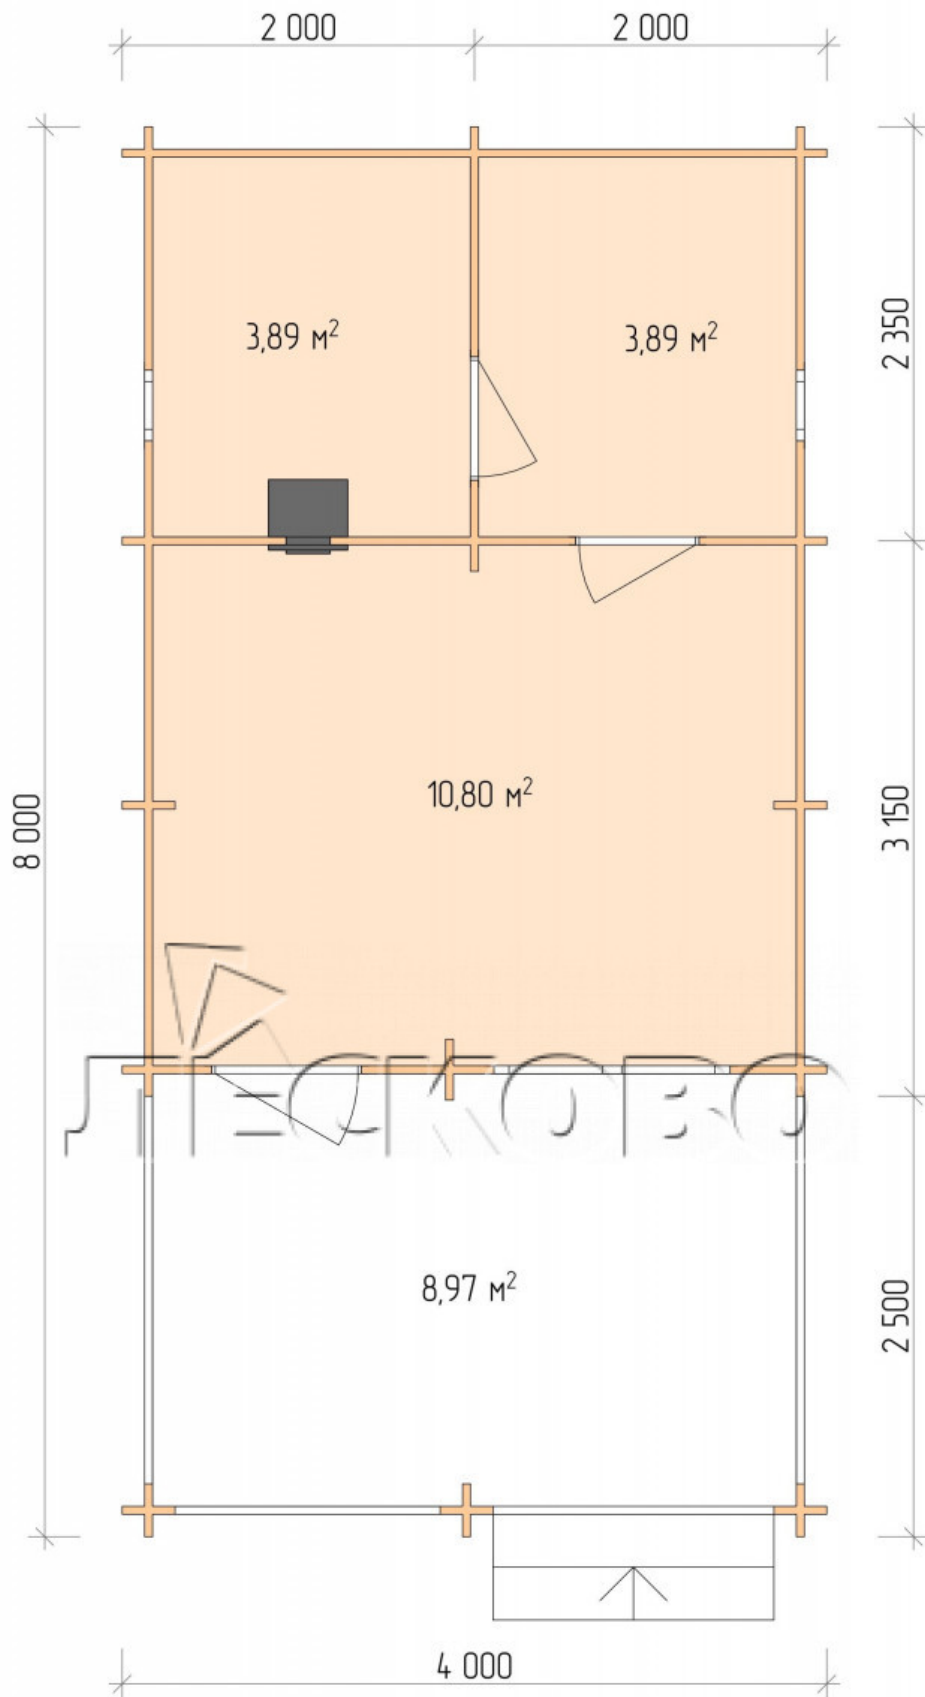

Outdoor sauna "BV" series 4.5×5.5

Project Dimensions

4.5 × 5.5 / 32.4 m²

Full house set

6,421 €

Timber

45 MM

65 MM
+ 1,476 €

Project planning

4 500

Разрез

House Kit

- Wall kit: 44 × 145 mm mini-chamber drying chamber with bowls for the project. The material of the tree is spruce, pine (GOST 8486). Humidity 12-14%. The height of the walls is 2.16 m.;

- Logs, lower harness: board 45 × 145 mm chamber drying 10-12%;
- Floors: floorboard 35 mm., Chamber drying;
- Ceiling: imitation of a bar 20 × 135 mm, Chamber drying;
- Wooden windows, glass 4 mm, Single. Treatment with a colorless antiseptic. Hardware;

0.40×0.38 м.2 шт. 1.34×0.91 м.1 шт.

- Wooden doors;

0.84×1.885 м.
bath.2 шт.

0.84×1.885 м.
glass.1 шт.

7. Platbands: dry planed board 20 × 100 mm;

8. Roof: shingles;

9. Skirting board 35 mm.

+7 (4942) 499-770