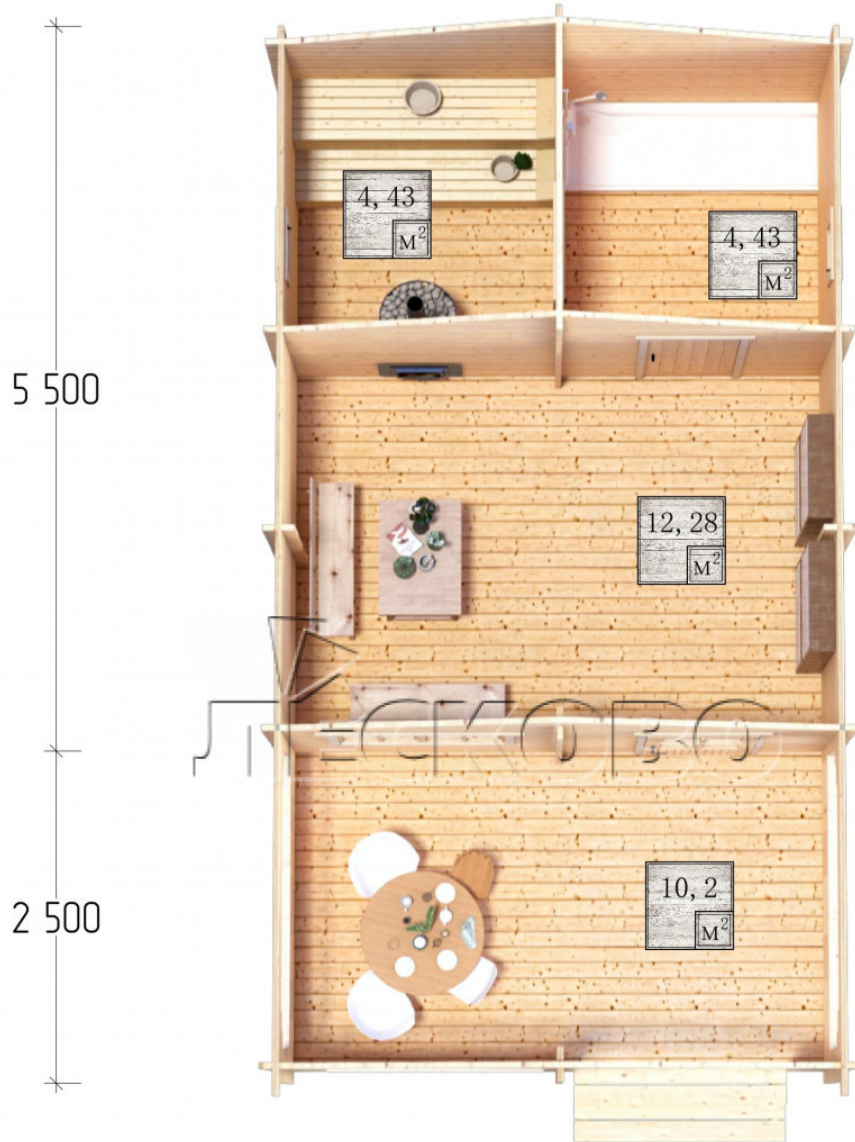

Outdoor sauna "BV" series 4.5×5.5

Project Dimensions

4.5 × 5.5 / 32.4 m²

Full house set

6,421 €

Timber

45 MM

65 MM
+ 1,476 €

Project planning

4 500

Разрез

House Kit

- Wall kit: 44 × 145 mm mini-chamber drying chamber with bowls for the project. The material of the tree is spruce, pine (GOST 8486). Humidity 12-14%. The height of the walls is 2.16 m.;

- Logs, lower harness: board 45 × 145 mm chamber drying 10-12%;
- Floors: floorboard 35 mm., Chamber drying;
- Ceiling: imitation of a bar 20 × 135 mm, Chamber drying;
- Wooden windows, glass 4 mm, Single. Treatment with a colorless antiseptic. Hardware;

0.40×0.38 м.2 шт. 1.34×0.91 м.1 шт.

- Wooden doors;

0.84×1.885 м.
bath.2 шт.

0.84×1.885 м.
glass.1 шт.

7. Platbands: dry planed board 20 × 100 mm;

8. Roof: shingles;

9. Skirting board 35 mm.

+7 (4942) 499-770