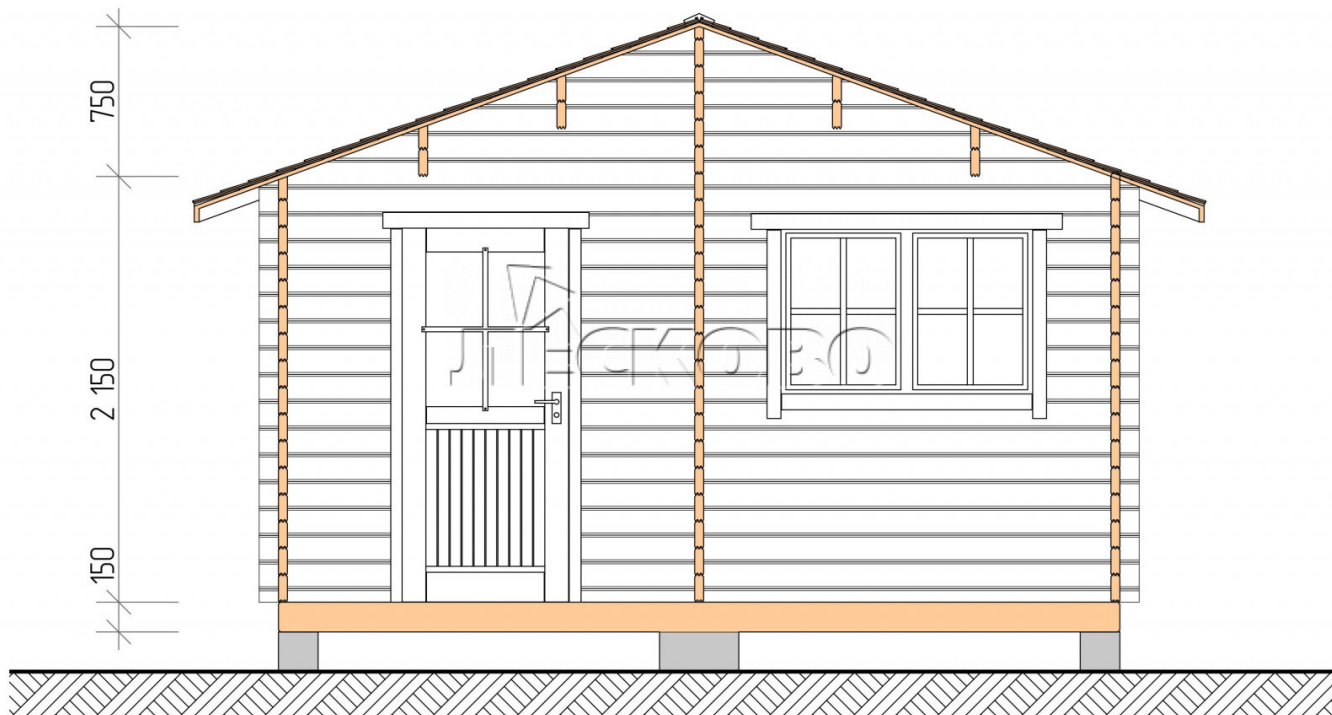

Outdoor sauna "BV" series 4.5×5.5

Project Dimensions

4.5 × 5.5 / 32.4 m²

Full house set

6,421 €

Timber

45 MM

65 MM
+ 1,476 €

Project planning

4 500

Разрез

House Kit

- Wall kit: 44 × 145 mm mini-chamber drying chamber with bowls for the project. The material of the tree is spruce, pine (GOST 8486). Humidity 12-14%. The height of the walls is 2.16 m.;