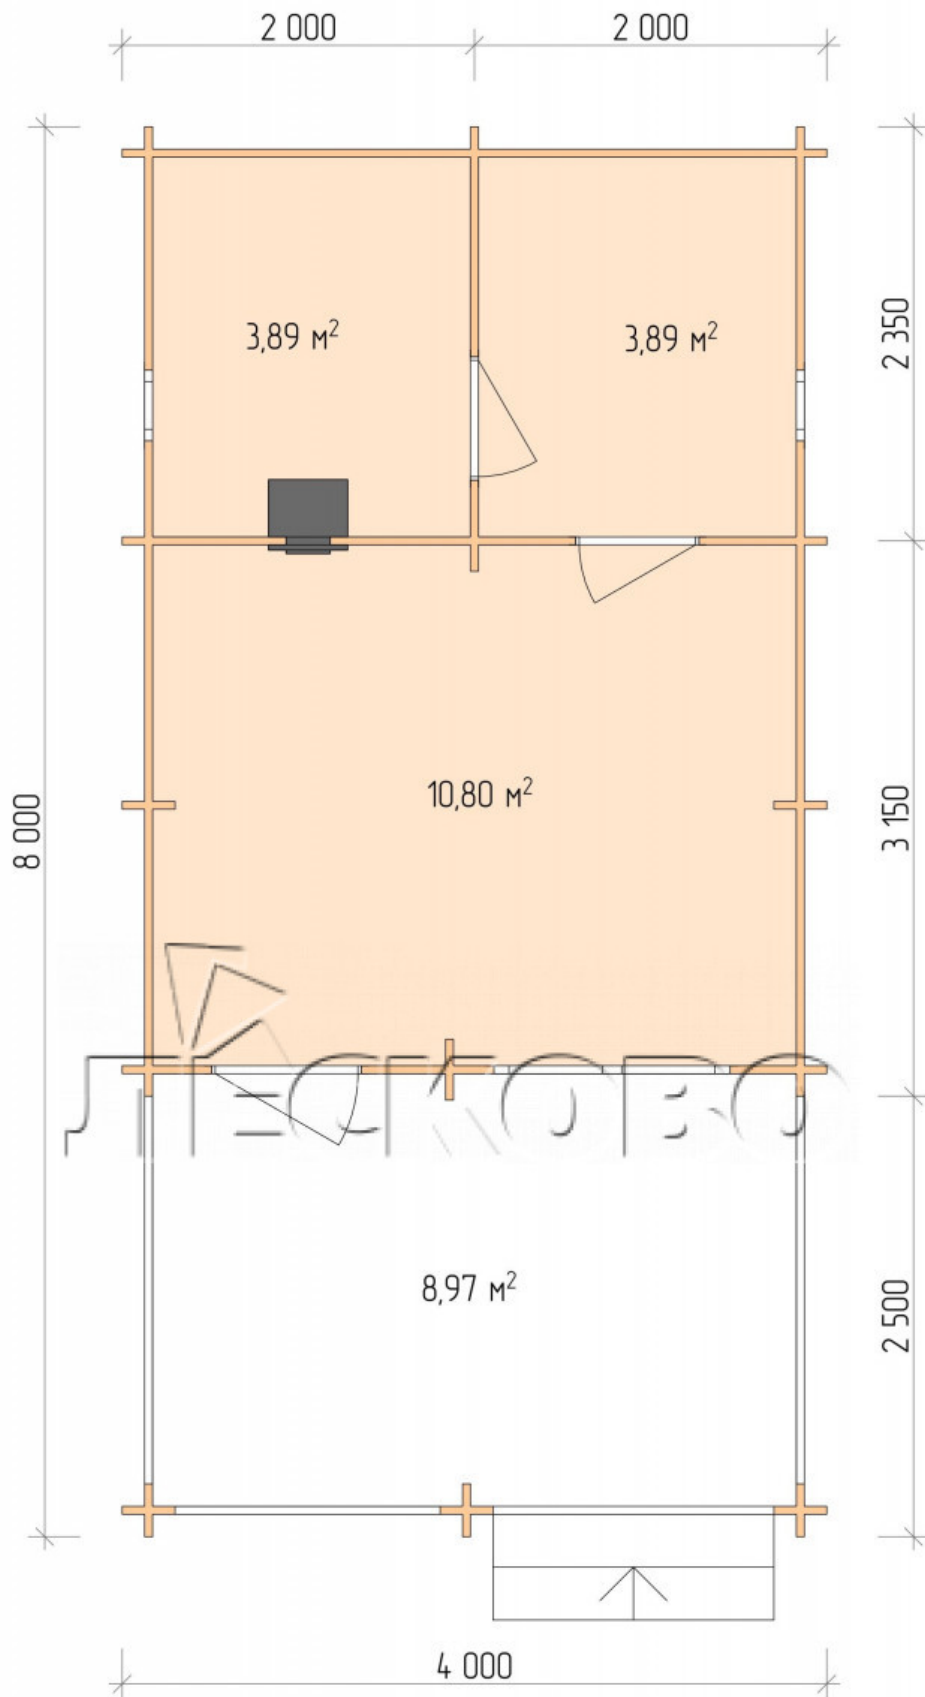

## Outdoor sauna "BV" series 4.5×5.5

Project Dimensions

4.5 × 5.5 / 32.4 m<sup>2</sup>

Full house set

**5,209 €**

# Разрез

## House Kit

- Wall kit: 44 × 145 mm mini-chamber drying chamber with bowls for the project. The material of the tree is spruce, pine (GOST 8486). Humidity 12-14%. The height of the walls is 2.16 m.;

- Logs, lower harness: board 45 × 145 mm chamber drying 10-12%;
- Floors: floorboard 35 mm., Chamber drying;
- Ceiling: imitation of a bar 20 × 135 mm, Chamber drying;
- Wooden windows, glass 4 mm, Single. Treatment with a colorless antiseptic. Hardware;

0.40×0.38 м.2 шт. 1.34×0.91 м.1 шт.

- Wooden doors;

0.84×1.885 м.  
bath.2 шт.

0.84×1.885 м.  
glass.1 шт.

7. Platbands: dry planed board 20 × 100 mm;

8. Roof: shingles;

9. Skirting board 35 mm.

+7 (4942) 499-770