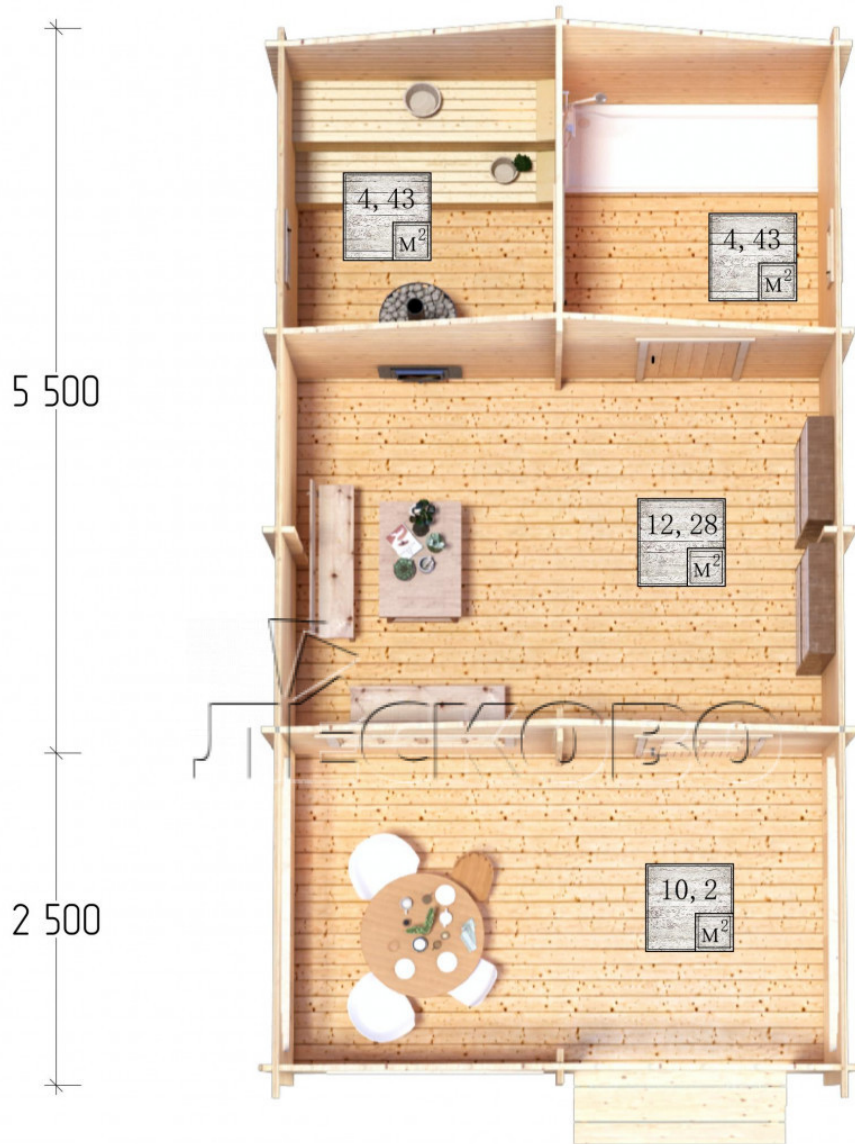

## Outdoor sauna "BV" series 4.5×5.5

Project Dimensions

4.5 × 5.5 / 32.4 m<sup>2</sup>

Full house set

**5,209 €**

### Timber

45 MM

65 MM  
+ 1,185 €

# Разрез

## House Kit

- Wall kit: 44 × 145 mm mini-chamber drying chamber with bowls for the project. The material of the tree is spruce, pine (GOST 8486). Humidity 12-14%. The height of the walls is 2.16 m.;

- Logs, lower harness: board 45 × 145 mm chamber drying 10-12%;
- Floors: floorboard 35 mm., Chamber drying;
- Ceiling: imitation of a bar 20 × 135 mm, Chamber drying;
- Wooden windows, glass 4 mm, Single. Treatment with a colorless antiseptic. Hardware;