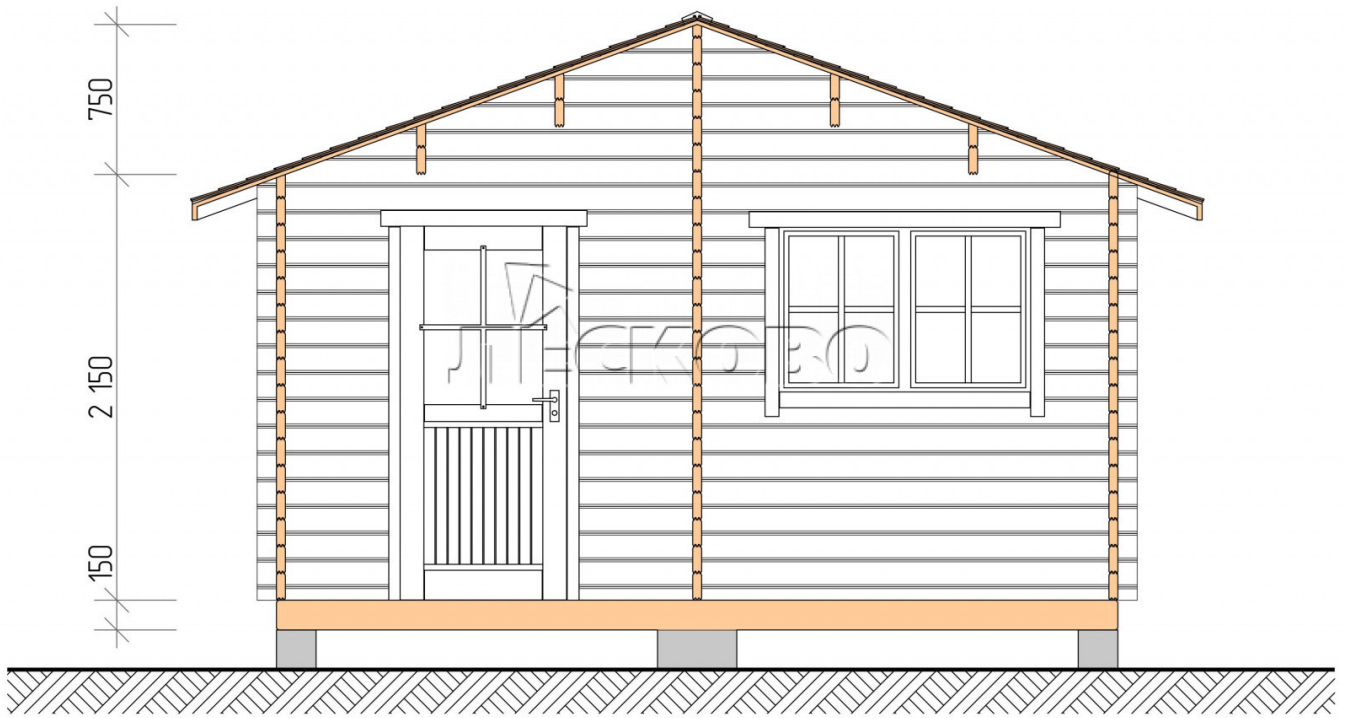

## Outdoor sauna "BV" series 4.5×5.5

Project Dimensions

4.5 × 5.5 / 32.4 m<sup>2</sup>

Full house set

**5,209 €**

### Timber

45 MM

65 MM  
+ 1,185 €

# Разрез