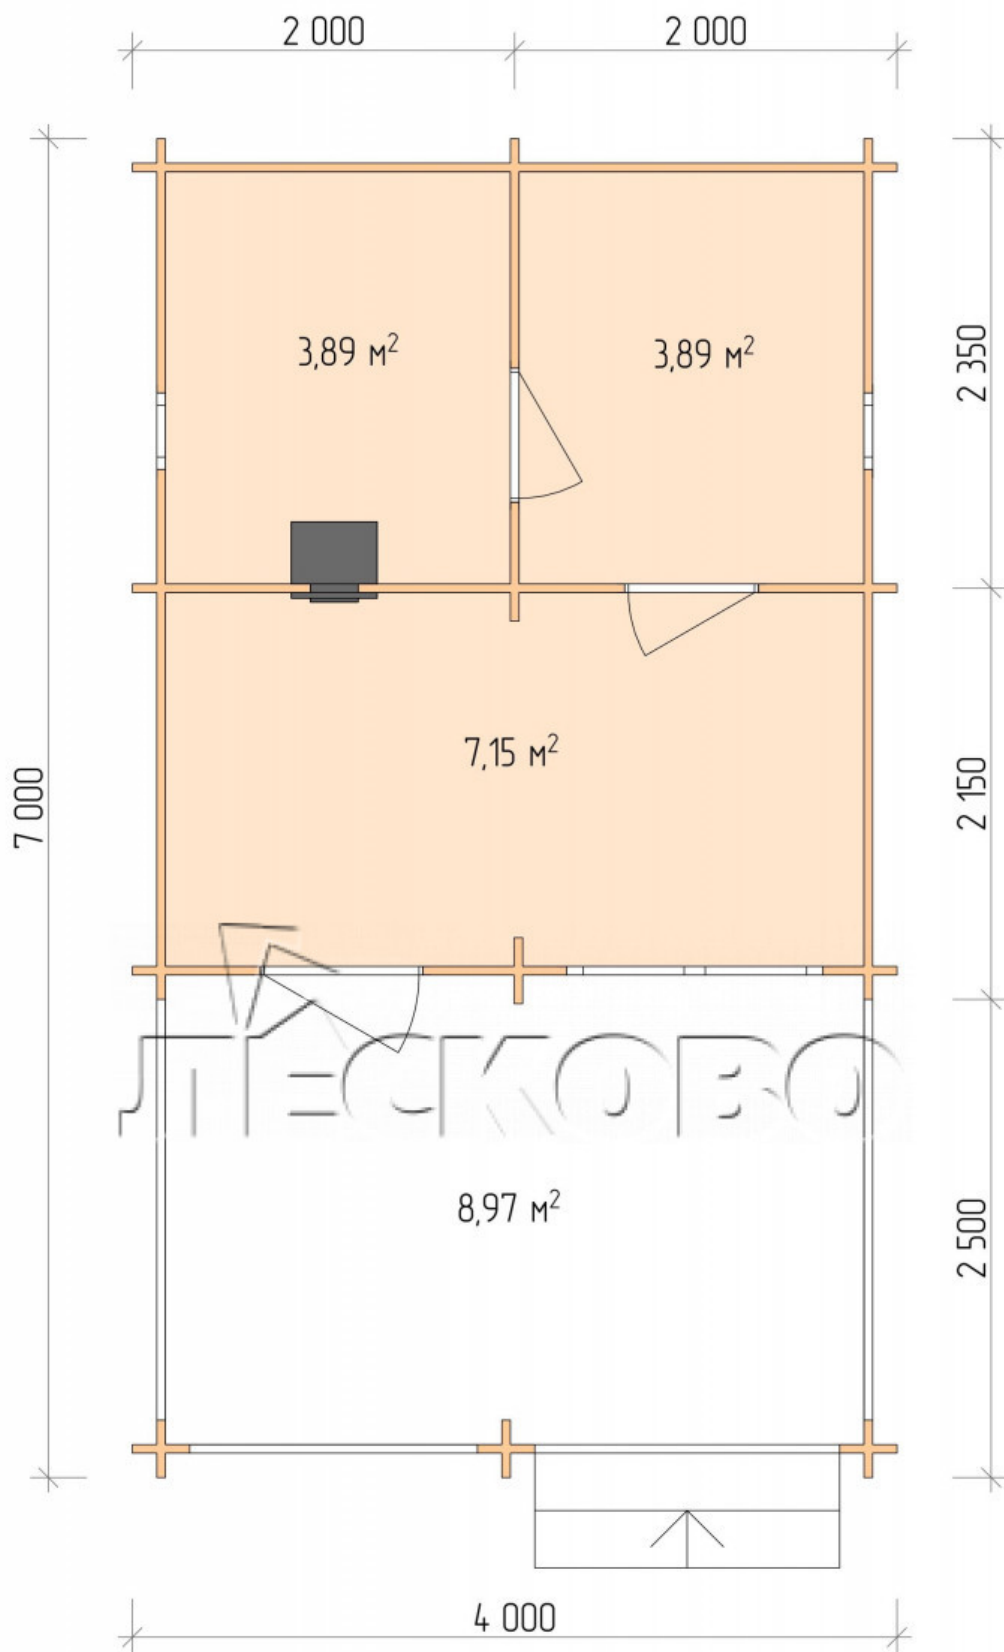

Outdoor sauna "BV" series 4.5×4.5

Project Dimensions

4.5 × 4.5 / 28.2 m²

Full house set

4,735 €

Timber

45 MM

65 MM
+ 1,087 €

Project planning

4 500

4 500

2 500

Разрез

House Kit

- Wall kit: 44 × 145 mm mini-chamber drying chamber with bowls for the project. The material of the tree is spruce, pine (GOST 8486). Humidity 12-14%. The height of the walls is 2.16 m.;

- Logs, lower harness: board 45 × 145 mm chamber drying 10-12%;
- Floors: floorboard 35 mm., Chamber drying;
- Ceiling: imitation of a bar 20 × 135 mm, Chamber drying;
- Wooden windows, glass 4 mm, Single. Treatment with a colorless antiseptic. Hardware;

0.40×0.38 м.2 шт. 1.34×0.91 м.1 шт.

- Wooden doors;

0.84×1.885 м.
bath.2 шт.

0.84×1.885 м.
glass.1 шт.

7. Platbands: dry planed board 20 × 100 mm;

8. Roof: shingles;

9. Skirting board 35 mm.

+7 (4942) 499-770