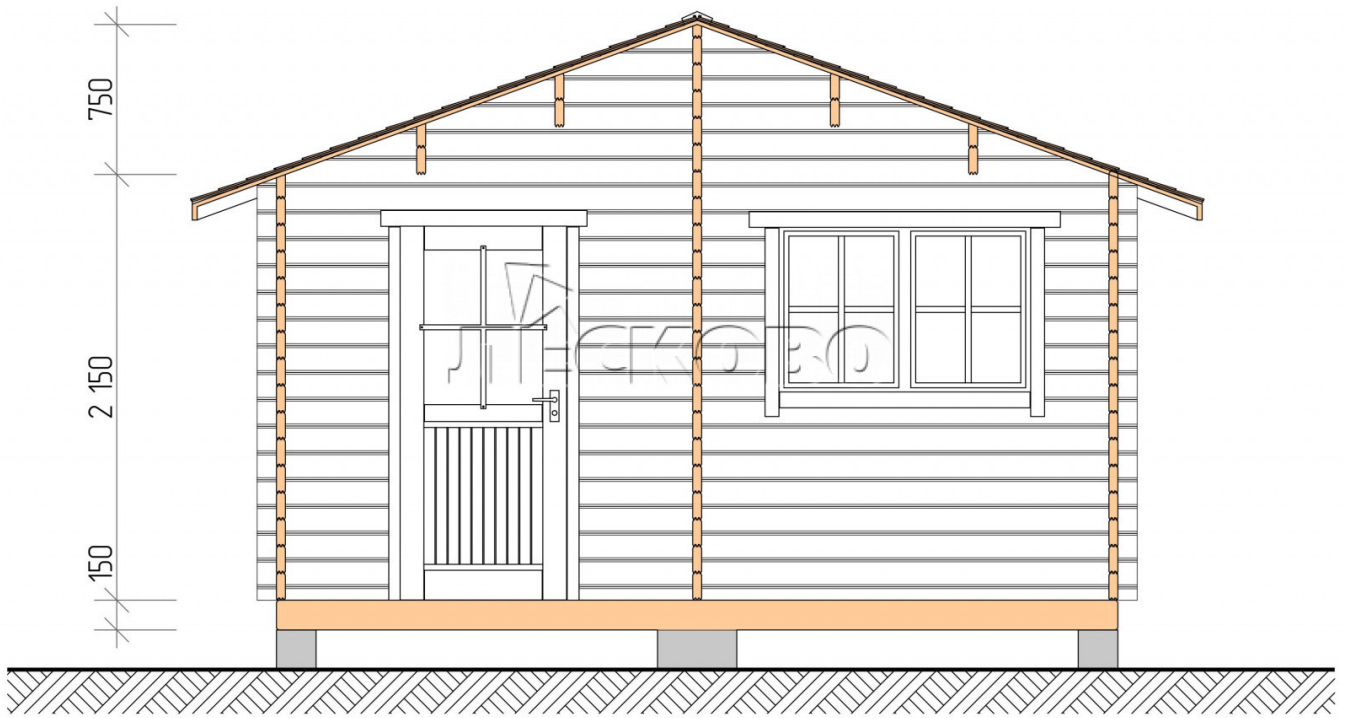

Outdoor sauna "BV" series 4.5×4.5

Project Dimensions

4.5 × 4.5 / 28.2 m²

Full house set

4,735 €

Timber

45 MM

65 MM
+ 1,087 €

Project planning

4 500

4 500

2 500

Разрез

House Kit

- Wall kit: 44 × 145 mm mini-chamber drying chamber with bowls for the project. The material of the tree is spruce, pine (GOST 8486). Humidity 12-14%. The height of the walls is 2.16 m.;