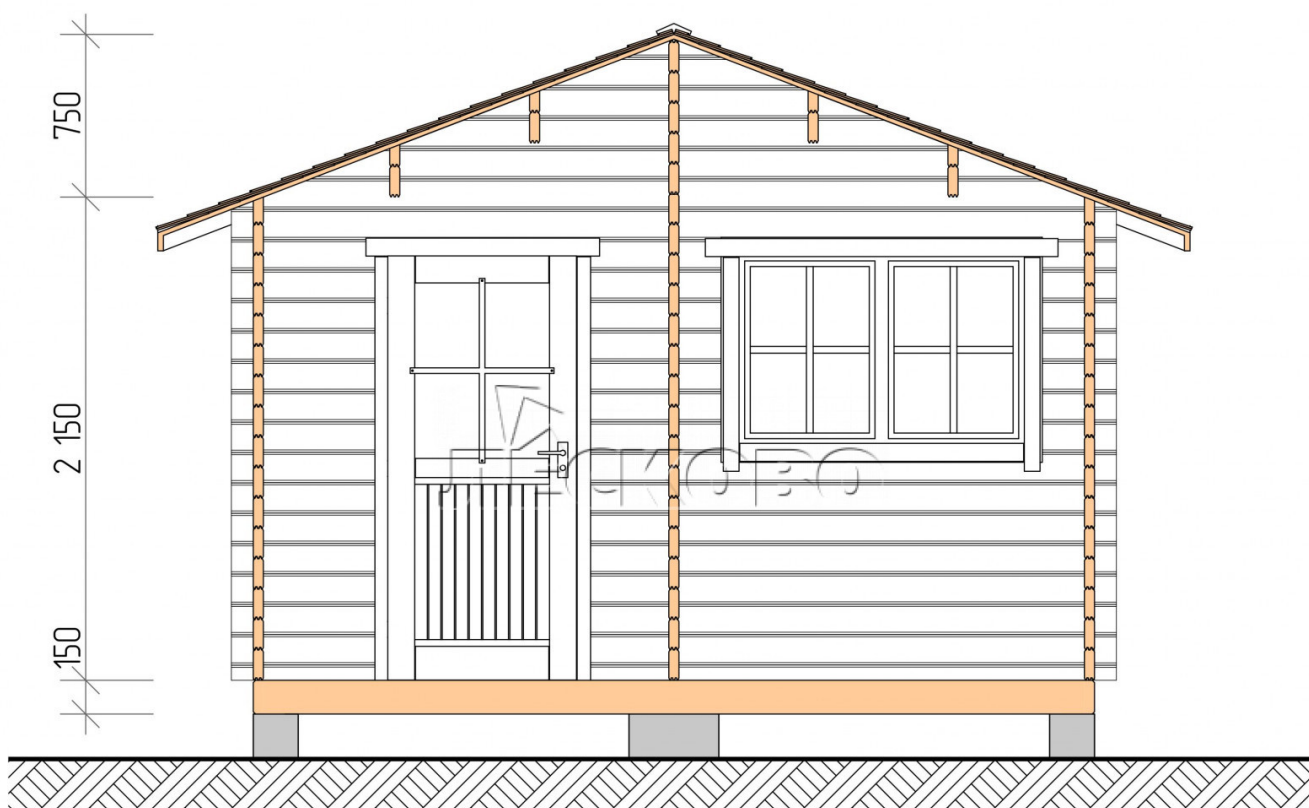

## Outdoor sauna "BV" series 4×6

Project Dimensions

4 × 6 / 30.4 m<sup>2</sup>

Full house set

**5,017 €**

### Timber

45 MM

65 MM  
+ 1,173 €

# Разрез