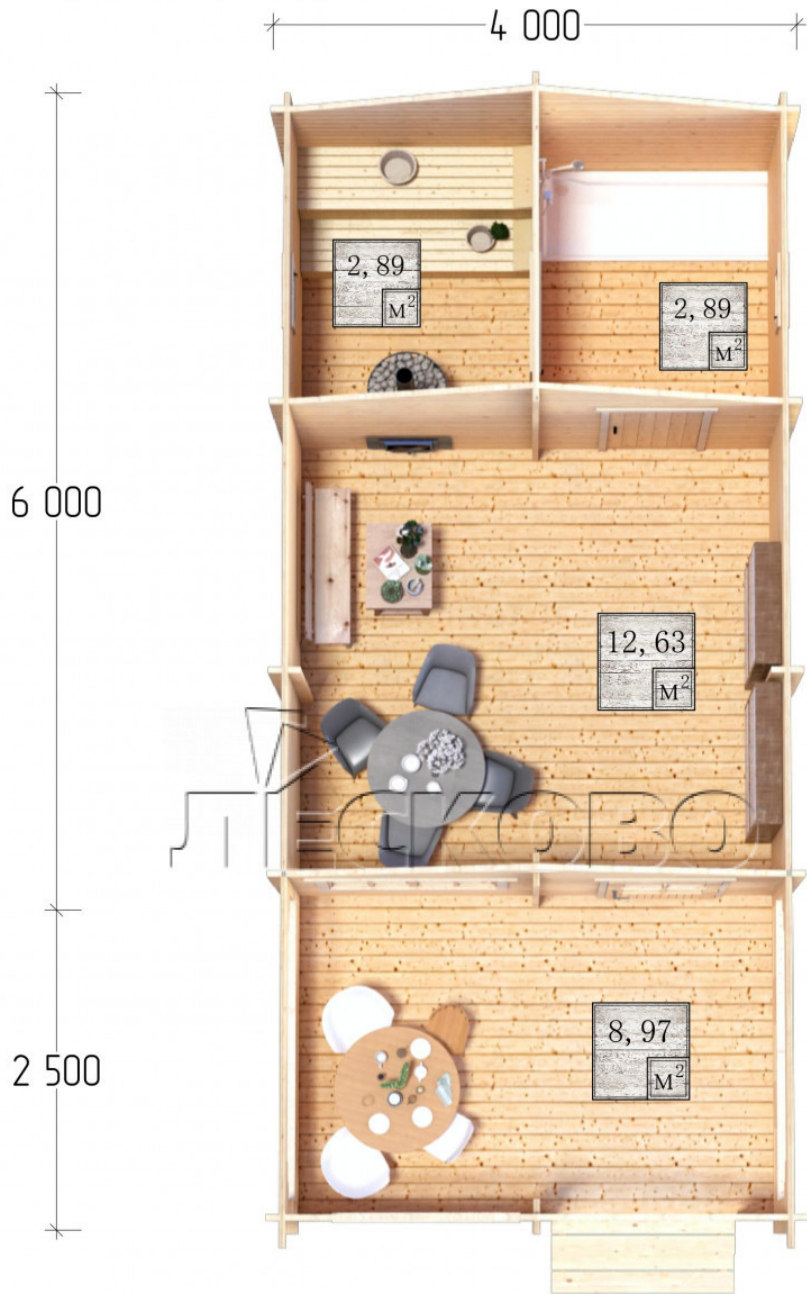

## Outdoor sauna "BV" series 4×6

Project Dimensions

4 × 6 / 30.4 m<sup>2</sup>

Full house set

**5,017 €**

### Timber

45 MM

65 MM  
+ 1,173 €

# Разрез

## House Kit

- Wall kit: 44 × 145 mm mini-chamber drying chamber with bowls for the project. The material of the tree is spruce, pine (GOST 8486). Humidity 12-14%. The height of the walls is 2.16 m.;

- Logs, lower harness: board 45 × 145 mm chamber drying 10-12%;
- Floors: floorboard 35 mm., Chamber drying;
- Ceiling: imitation of a bar 20 × 135 mm, Chamber drying;
- Wooden windows, glass 4 mm, Single. Treatment with a colorless antiseptic. Hardware;