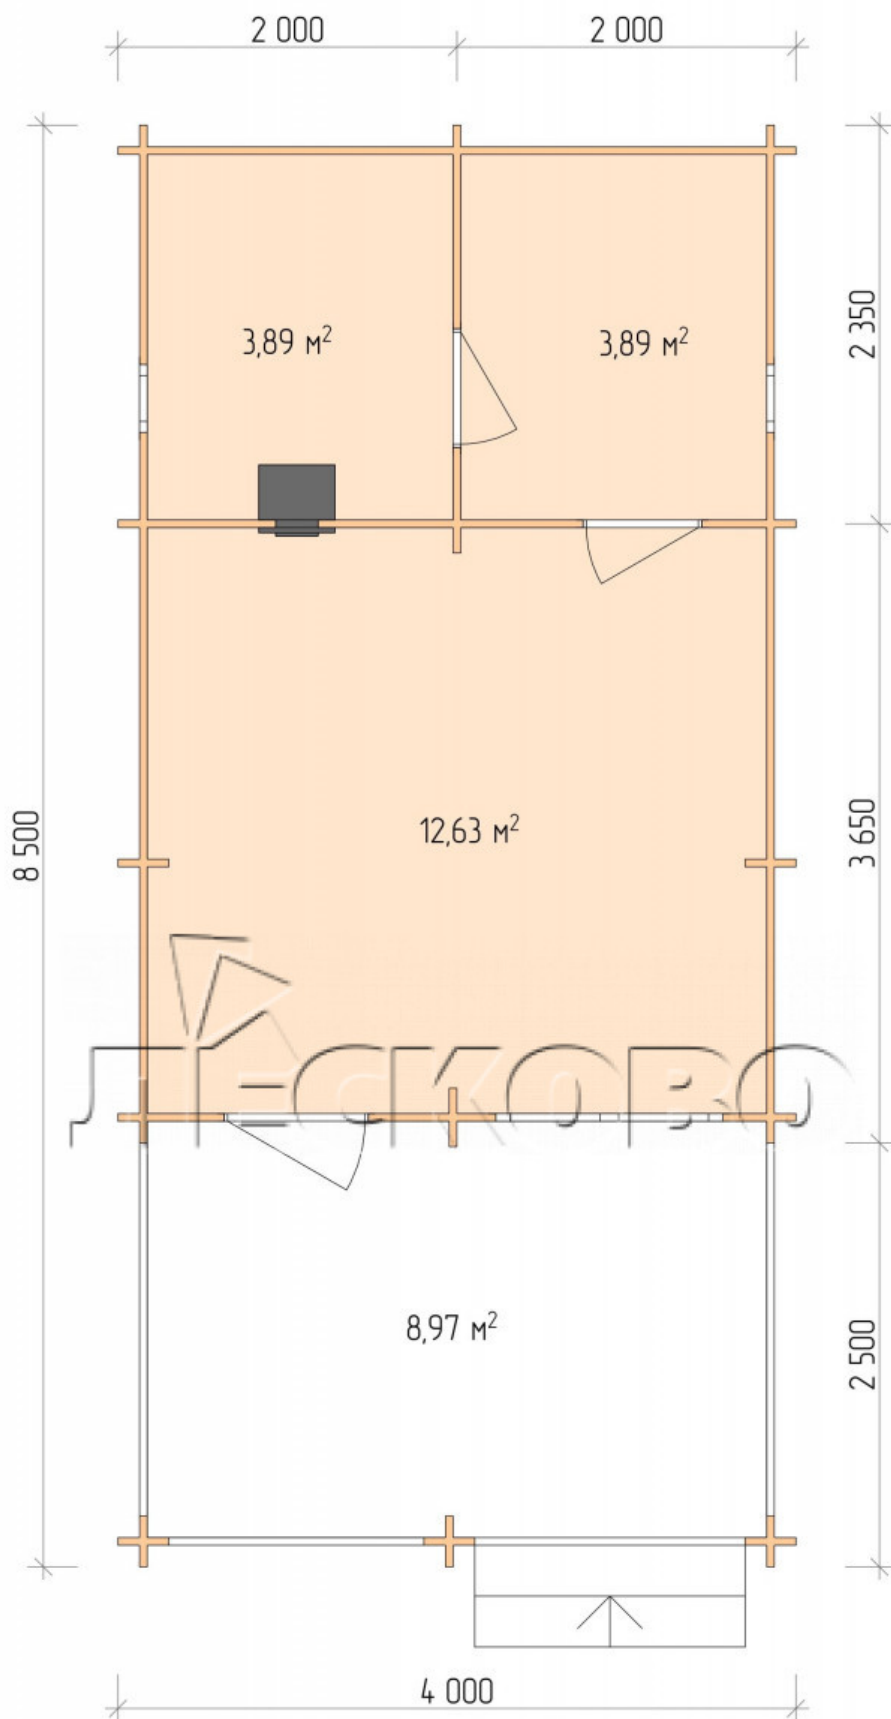

## Outdoor sauna "BV" series 4×6

Project Dimensions

4 × 6 / 30.4 m<sup>2</sup>

Full house set

**5,017 €**

### Timber

45 MM

65 MM  
+ 1,173 €

# Разрез

0.40×0.38 м.2 шт. 1.34×0.91 м.1 шт.

- Wooden doors;

0.84×1.885 м.  
bath.2 шт.

0.84×1.885 м.  
glass.1 шт.

7. Platbands: dry planed board 20 × 100 mm;

8. Roof: shingles;

9. Skirting board 35 mm.

+7 (4942) 499-770