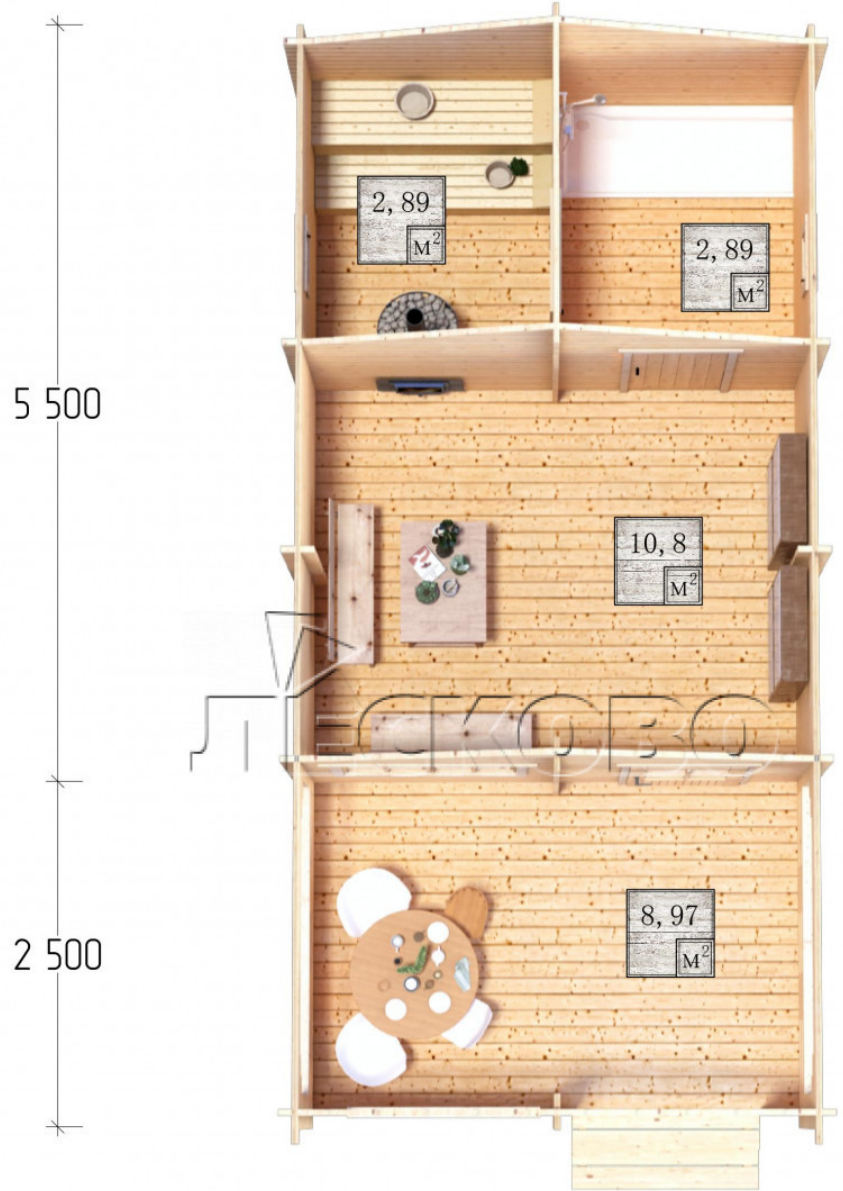

Outdoor sauna "BV" series 4×5.5

Project Dimensions

4 × 5.5 / 28.5 m²

Full house set

4,756 €

Timber

45 MM

65 MM
+ 1,113 €

Project planning

4 000

Разрез

House Kit

- Wall kit: 44 × 145 mm mini-chamber drying chamber with bowls for the project. The material of the tree is spruce, pine (GOST 8486). Humidity 12-14%. The height of the walls is 2.16 m.;

- Logs, lower harness: board 45 × 145 mm chamber drying 10-12%;
- Floors: floorboard 35 mm., Chamber drying;
- Ceiling: imitation of a bar 20 × 135 mm, Chamber drying;
- Wooden windows, glass 4 mm, Single. Treatment with a colorless antiseptic. Hardware;

0.40×0.38 м.2 шт. 1.34×0.91 м.1 шт.

- Wooden doors;

0.84×1.885 м.
bath.2 шт.

0.84×1.885 м.
glass.1 шт.

7. Platbands: dry planed board 20 × 100 mm;

8. Roof: shingles;

9. Skirting board 35 mm.

+7 (4942) 499-770