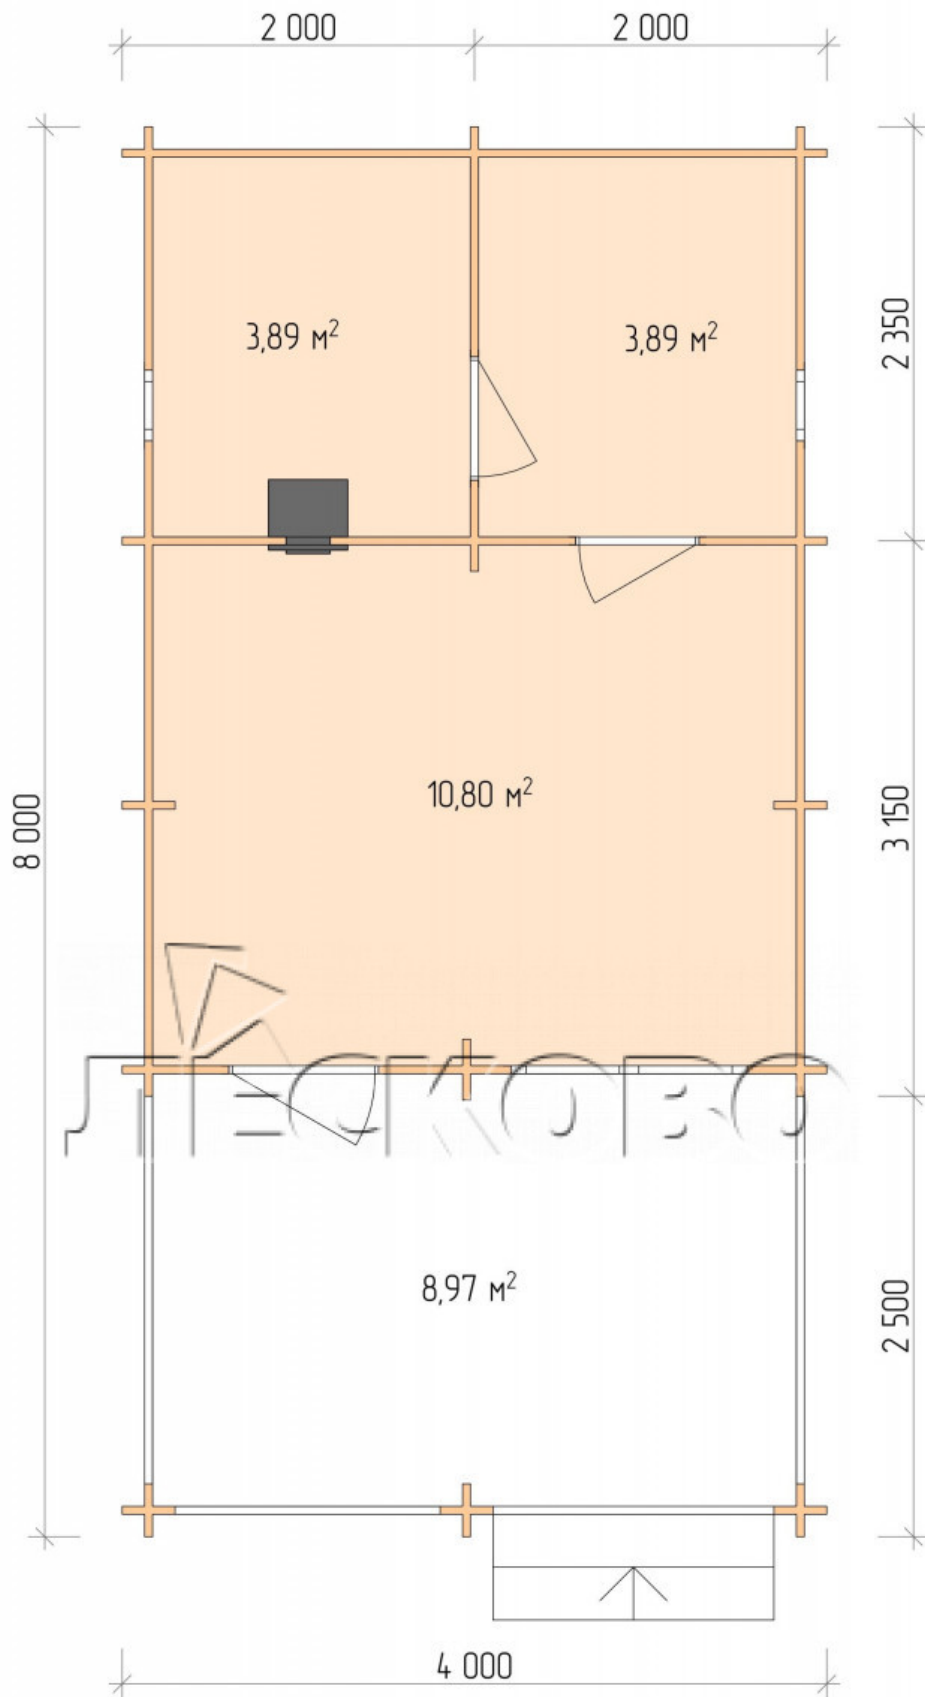

Outdoor sauna "BV" series 4×5.5

Project Dimensions

4 × 5.5 / 28.5 m²

Full house set

4,756 €

Timber

45 MM

65 MM
+ 1,113 €

Project planning

4 000

Разрез

House Kit

- Wall kit: 44 × 145 mm mini-chamber drying chamber with bowls for the project. The material of the tree is spruce, pine (GOST 8486). Humidity 12-14%. The height of the walls is 2.16 m.;

- Logs, lower harness: board 45 × 145 mm chamber drying 10-12%;
- Floors: floorboard 35 mm., Chamber drying;
- Ceiling: imitation of a bar 20 × 135 mm, Chamber drying;
- Wooden windows, glass 4 mm, Single. Treatment with a colorless antiseptic. Hardware;

0.40×0.38 м.2 шт. 1.34×0.91 м.1 шт.

- Wooden doors;

0.84×1.885 м.
bath.2 шт.

0.84×1.885 м.
glass.1 шт.

7. Platbands: dry planed board 20 × 100 mm;

8. Roof: shingles;

9. Skirting board 35 mm.

+7 (4942) 499-770