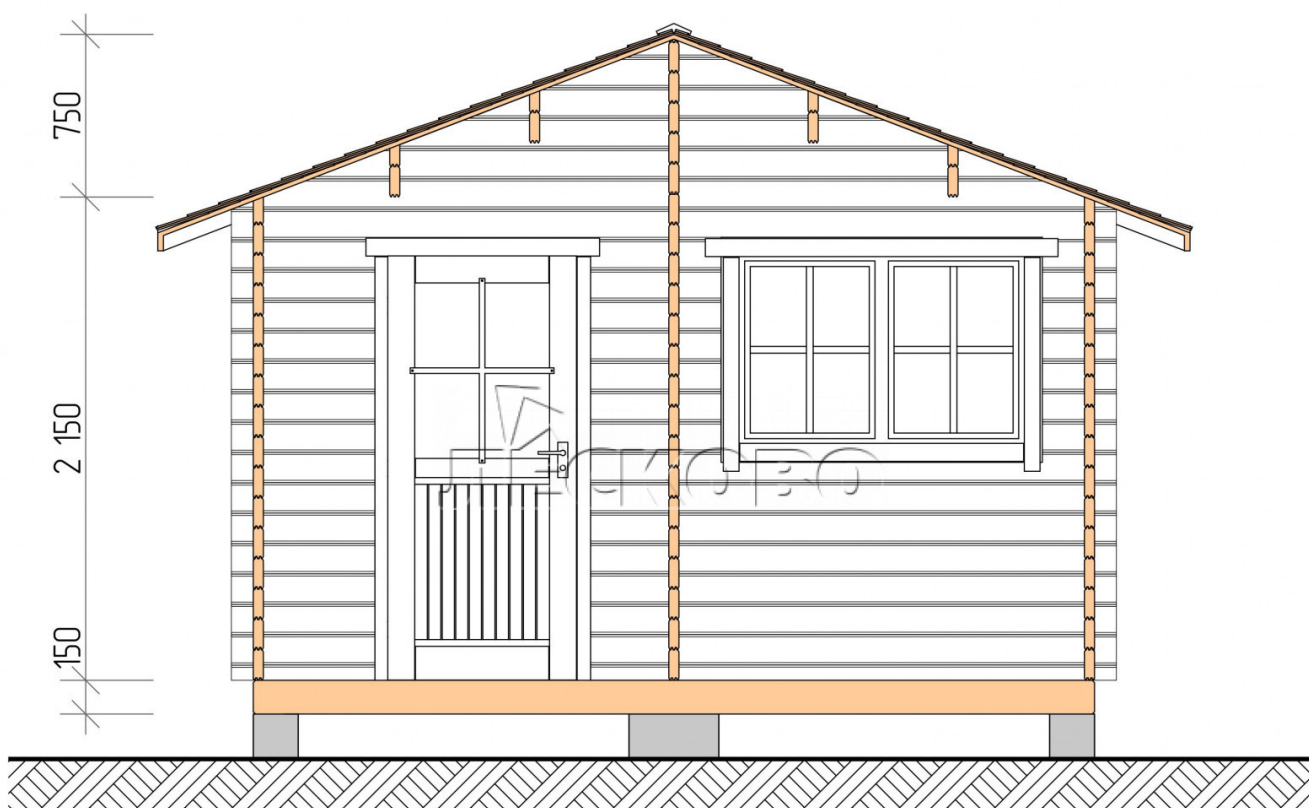

Outdoor sauna "BV" series 4×5.5

Project Dimensions

4 × 5.5 / 28.5 m²

Full house set

4,756 €

Timber

45 MM

65 MM
+ 1,113 €

Project planning

4 000

Разрез

House Kit

- Wall kit: 44 × 145 mm mini-chamber drying chamber with bowls for the project. The material of the tree is spruce, pine (GOST 8486). Humidity 12-14%. The height of the walls is 2.16 m.;