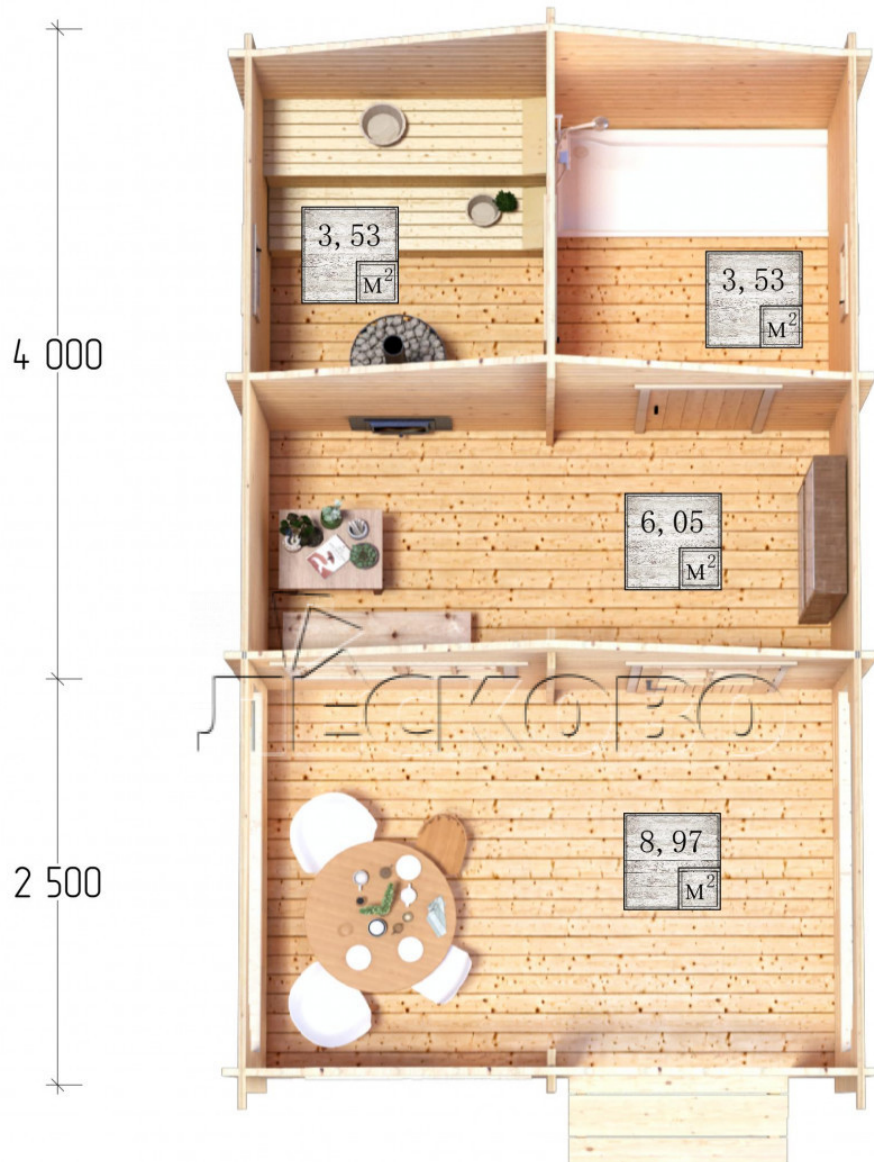

Outdoor sauna "BV" series 4×4

Project Dimensions

4 × 4 / 23 m²

Full house set

4,110 €

Timber

45 MM

65 MM
+ 969 €

Project planning

4 000

Разрез

House Kit

- Wall kit: 44 × 145 mm mini-chamber drying chamber with bowls for the project. The material of the tree is spruce, pine (GOST 8486). Humidity 12-14%. The height of the walls is 2.16 m.;

- Logs, lower harness: board 45 × 145 mm chamber drying 10-12%;
- Floors: floorboard 35 mm., Chamber drying;
- Ceiling: imitation of a bar 20 × 135 mm, Chamber drying;
- Wooden windows, glass 4 mm, Single. Treatment with a colorless antiseptic. Hardware;

0.40×0.38 м.2 шт. 1.34×0.91 м.1 шт.

- Wooden doors;

0.84×1.885 м.
bath.2 шт.

0.84×1.885 м.
glass.1 шт.

7. Platbands: dry planed board 20 × 100 mm;

8. Roof: shingles;

9. Skirting board 35 mm.

+7 (4942) 499-770