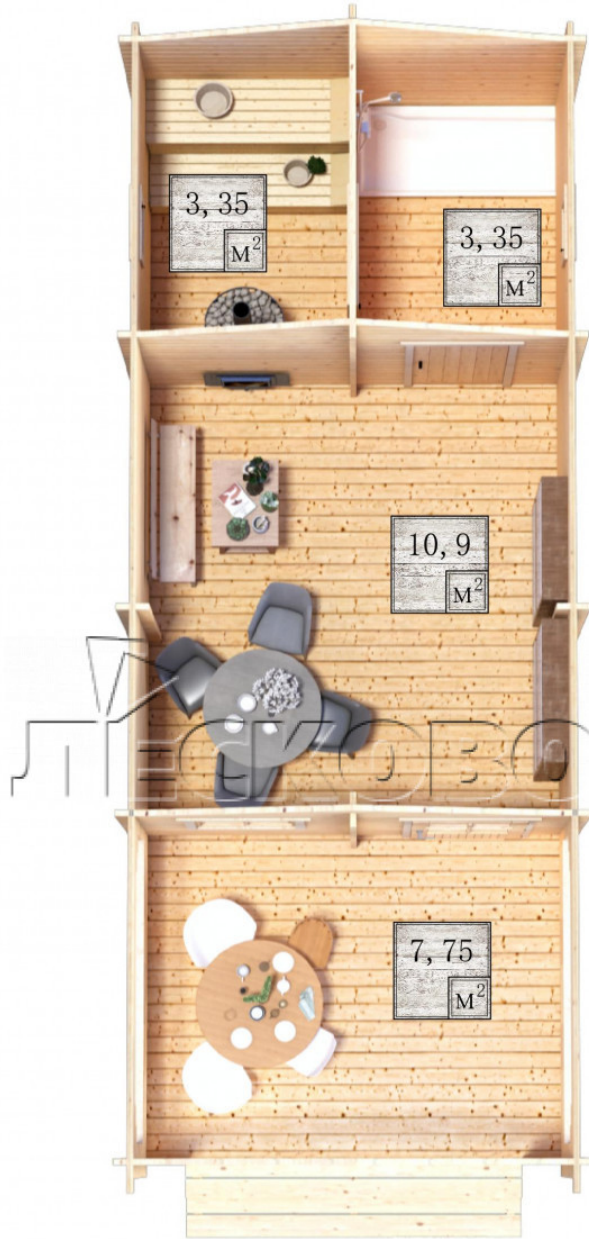

Outdoor sauna "BV" series 3.5×6

Project Dimensions

3.5 × 6 / 26.3 m²

Full house set

4,158 €

Timber

45 MM

65 MM
+ 941 €

Project planning

3 500

6 000

2 500

Разрез

House Kit

- Wall kit: 44 × 145 mm mini-chamber drying chamber with bowls for the project. The material of the tree is spruce, pine (GOST 8486). Humidity 12-14%. The height of the walls is 2.16 m.;

- Logs, lower harness: board 45 × 145 mm chamber drying 10-12%;
- Floors: floorboard 35 mm., Chamber drying;
- Ceiling: imitation of a bar 20 × 135 mm, Chamber drying;
- Wooden windows, glass 4 mm, Single. Treatment with a colorless antiseptic. Hardware;

0.40×0.38 м.2 шт.

0.87×0.78 м.1 шт.

- Wooden doors;

0.84×1.885 м.
bath.2 шт.

0.84×1.885 м.
glass.1 шт.

7. Platbands: dry planed board 20 × 100 mm;

8. Roof: shingles;

9. Skirting board 35 mm.