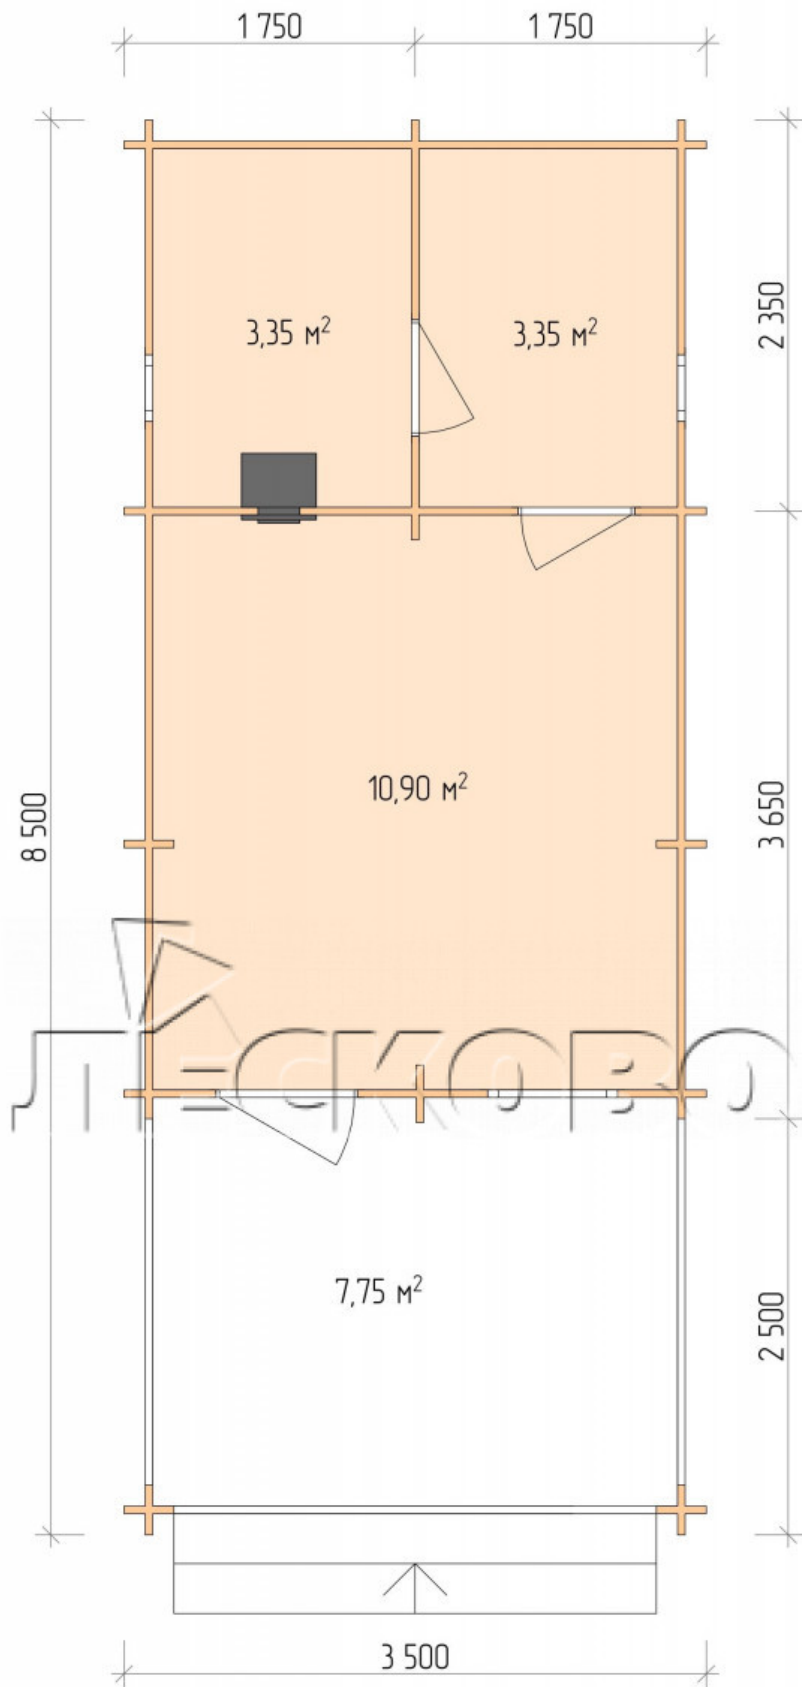

Outdoor sauna "BV" series 3.5×6

Project Dimensions

3.5 × 6 / 26.3 m²

Full house set

4,158 €

Timber

45 MM

65 MM
+ 941 €

Project planning

3 500

6 000

2 500

Разрез

House Kit

- Wall kit: 44 × 145 mm mini-chamber drying chamber with bowls for the project. The material of the tree is spruce, pine (GOST 8486). Humidity 12-14%. The height of the walls is 2.16 m.;

- Logs, lower harness: board 45 × 145 mm chamber drying 10-12%;
- Floors: floorboard 35 mm., Chamber drying;
- Ceiling: imitation of a bar 20 × 135 mm, Chamber drying;
- Wooden windows, glass 4 mm, Single. Treatment with a colorless antiseptic. Hardware;

0.40×0.38 м.2 шт.

0.87×0.78 м.1 шт.

- Wooden doors;

0.84×1.885 м.
bath.2 шт.

0.84×1.885 м.
glass.1 шт.

7. Platbands: dry planed board 20 × 100 mm;

8. Roof: shingles;

9. Skirting board 35 mm.