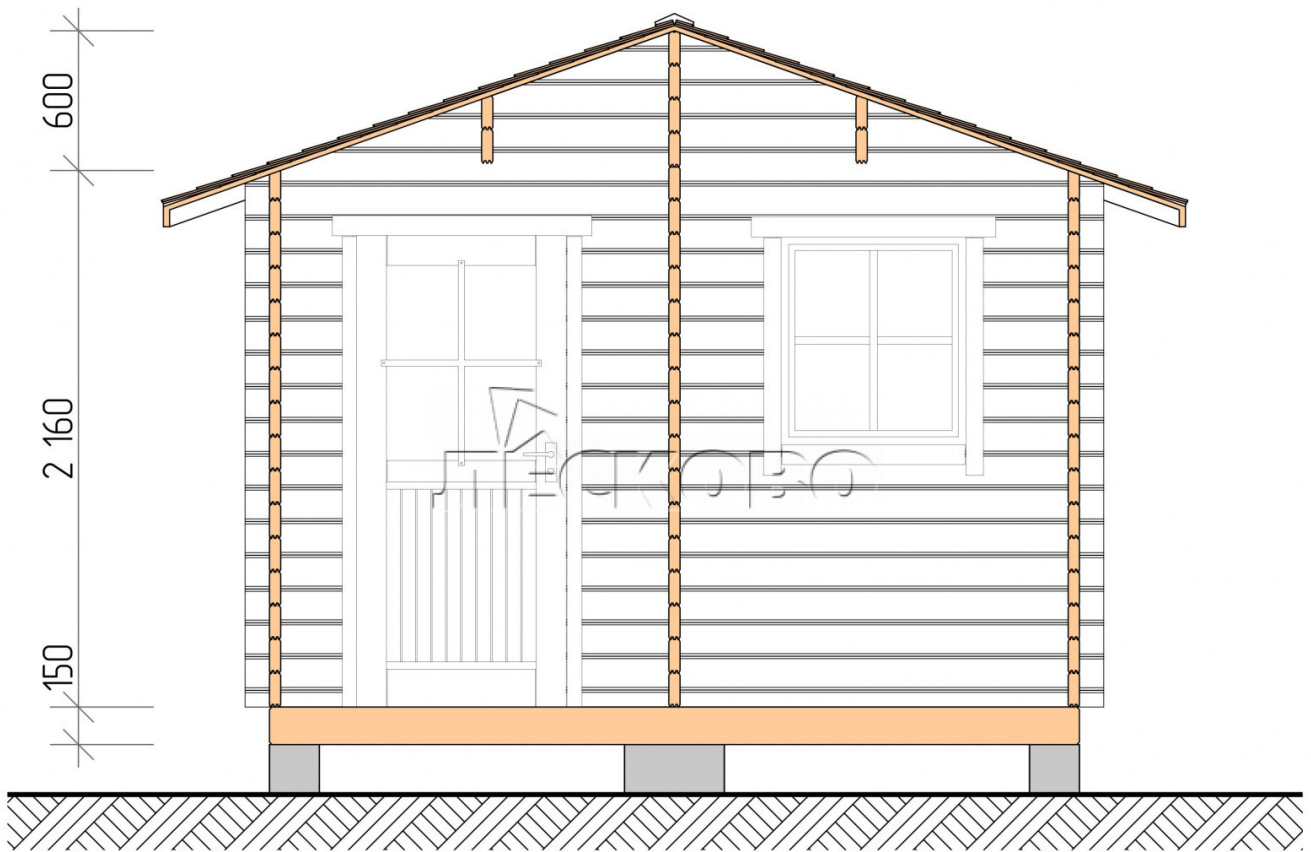

Outdoor sauna "BV" series 3.5×6

Project Dimensions

3.5 × 6 / 26.3 m²

Full house set

4,158 €

Timber

45 MM

65 MM
+ 941 €

Project planning

3 500

6 000

2 500

Разрез

House Kit

- Wall kit: 44 × 145 mm mini-chamber drying chamber with bowls for the project. The material of the tree is spruce, pine (GOST 8486). Humidity 12-14%. The height of the walls is 2.16 m.;