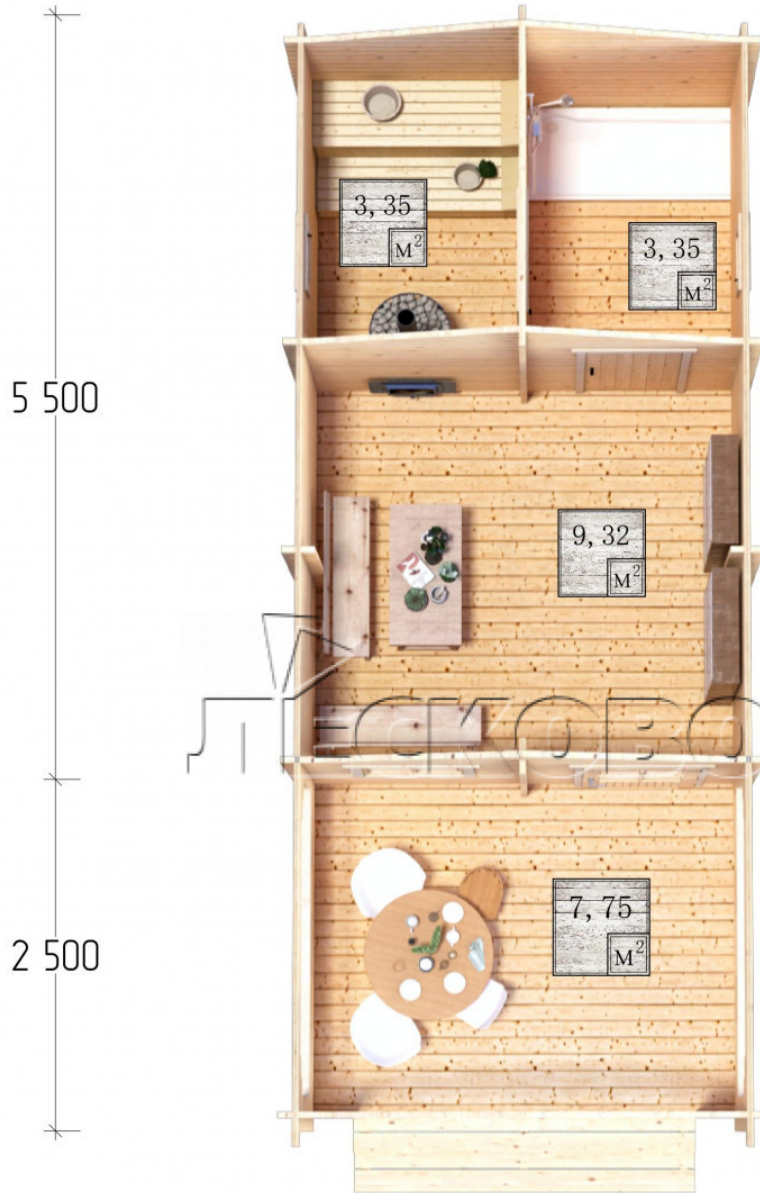

Outdoor sauna "BV" series 3.5×5.5

Project Dimensions

3.5 × 5.5 / 23.1 m²

Full house set

3,920 €

Timber

45 MM

65 MM
+ 880 €

Project planning

3 500

Разрез

House Kit

- Wall kit: 44 × 145 mm mini-chamber drying chamber with bowls for the project. The material of the tree is spruce, pine (GOST 8486). Humidity 12-14%. The height of the walls is 2.16 m.;

- Logs, lower harness: board 45 × 145 mm chamber drying 10-12%;
- Floors: floorboard 35 mm., Chamber drying;
- Ceiling: imitation of a bar 20 × 135 mm, Chamber drying;
- Wooden windows, glass 4 mm, Single. Treatment with a colorless antiseptic. Hardware;

0.40×0.38 м.2 шт.

0.87×0.78 м.1 шт.

- Wooden doors;

0.84×1.885 м.
bath.2 шт.

0.84×1.885 м.
glass.1 шт.

7. Platbands: dry planed board 20 × 100 mm;

8. Roof: shingles;

9. Skirting board 35 mm.