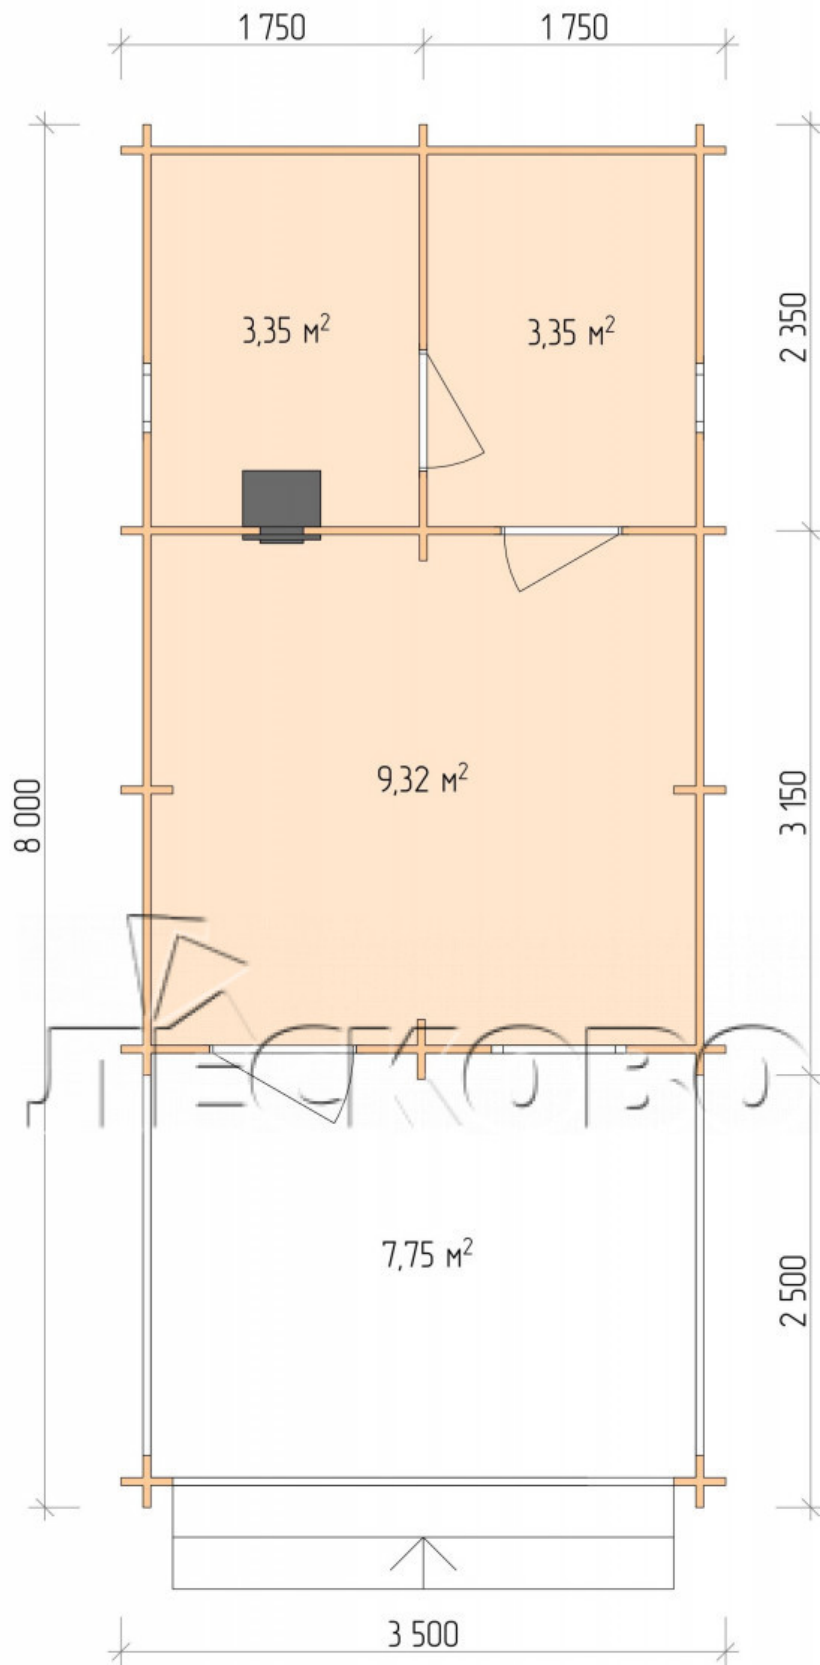

Outdoor sauna "BV" series 3.5×5.5

Project Dimensions

3.5 × 5.5 / 23.1 m²

Full house set

3,920 €

Timber

45 MM

65 MM
+ 880 €

Project planning

3 500

Разрез

House Kit

- Wall kit: 44 × 145 mm mini-chamber drying chamber with bowls for the project. The material of the tree is spruce, pine (GOST 8486). Humidity 12-14%. The height of the walls is 2.16 m.;

- Logs, lower harness: board 45 × 145 mm chamber drying 10-12%;
- Floors: floorboard 35 mm., Chamber drying;
- Ceiling: imitation of a bar 20 × 135 mm, Chamber drying;
- Wooden windows, glass 4 mm, Single. Treatment with a colorless antiseptic. Hardware;

0.40×0.38 м.2 шт.

0.87×0.78 м.1 шт.

- Wooden doors;

0.84×1.885 м.
bath.2 шт.

0.84×1.885 м.
glass.1 шт.

7. Platbands: dry planed board 20 × 100 mm;

8. Roof: shingles;

9. Skirting board 35 mm.