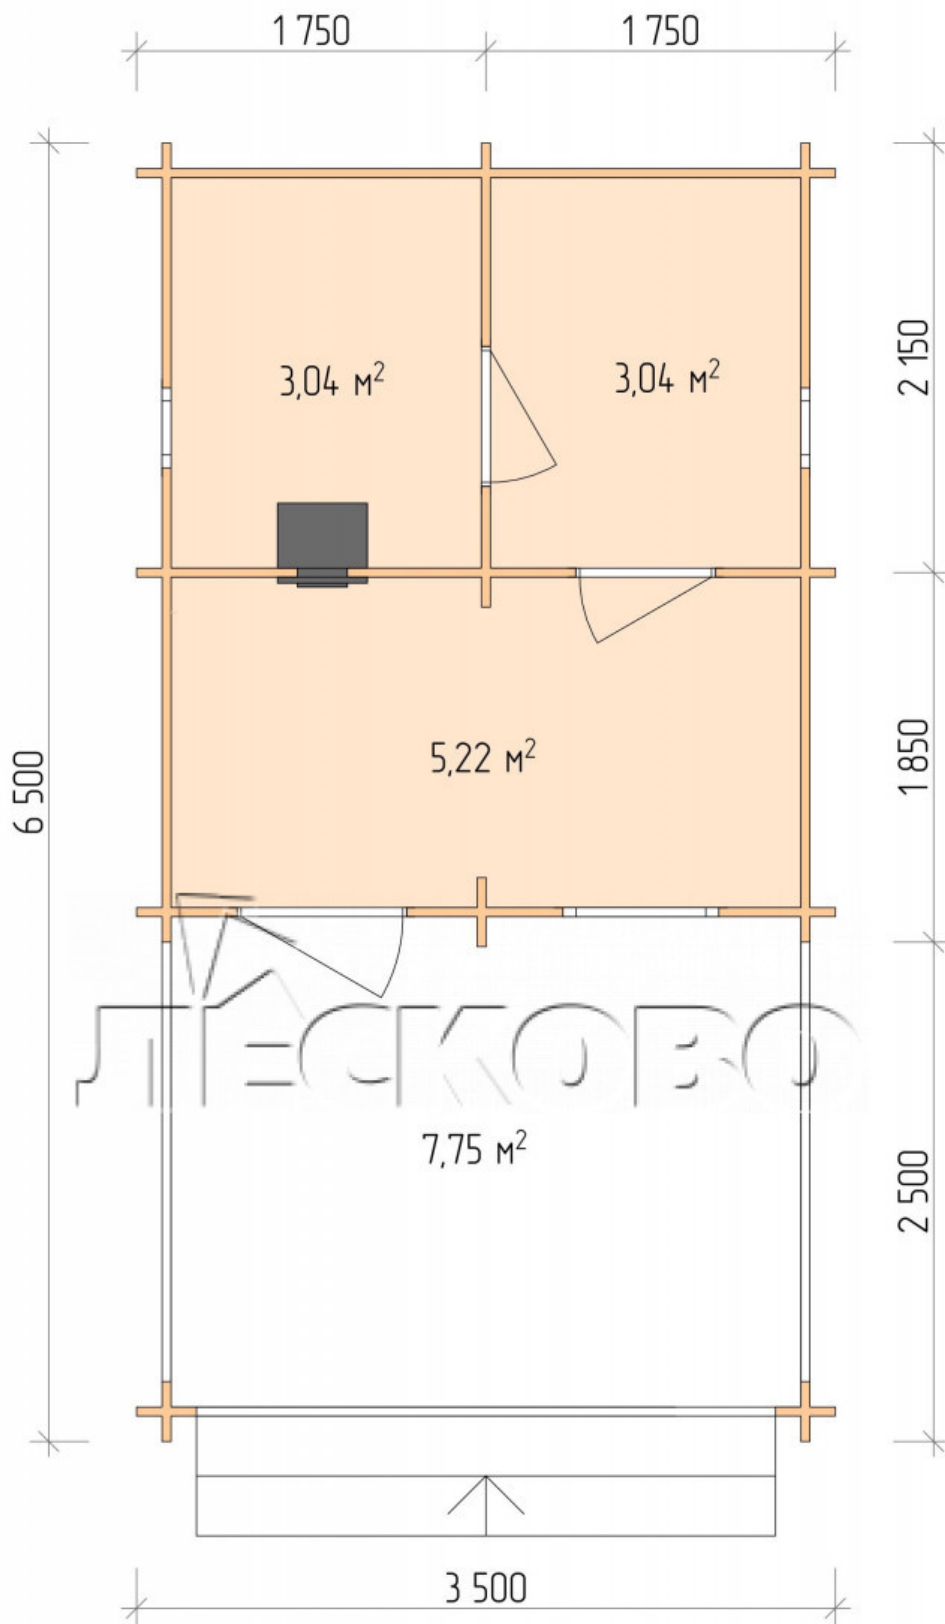

Outdoor sauna "BV" series 3.5x4

Project Dimensions

3.5 × 4 / 19.9 m²

Full house set

3,536 €

Timber

45 MM

65 MM
+ 806 €

Project planning

3 500

4 500

2 500

Разрез

House Kit

- Wall kit: 44 × 145 mm mini-chamber drying chamber with bowls for the project. The material of the tree is spruce, pine (GOST 8486). Humidity 12-14%. The height of the walls is 2.16 m.;

- Logs, lower harness: board 45 × 145 mm chamber drying 10-12%;
- Floors: floorboard 35 mm., Chamber drying;
- Ceiling: imitation of a bar 20 × 135 mm, Chamber drying;
- Wooden windows, glass 4 mm, Single. Treatment with a colorless antiseptic. Hardware;

0.40×0.38 м.2 шт.

0.87×0.78 м.1 шт.

- Wooden doors;

0.84×1.885 м.
bath.2 шт.

0.84×1.885 м.
glass.1 шт.

7. Platbands: dry planed board 20 × 100 mm;

8. Roof: shingles;

9. Skirting board 35 mm.