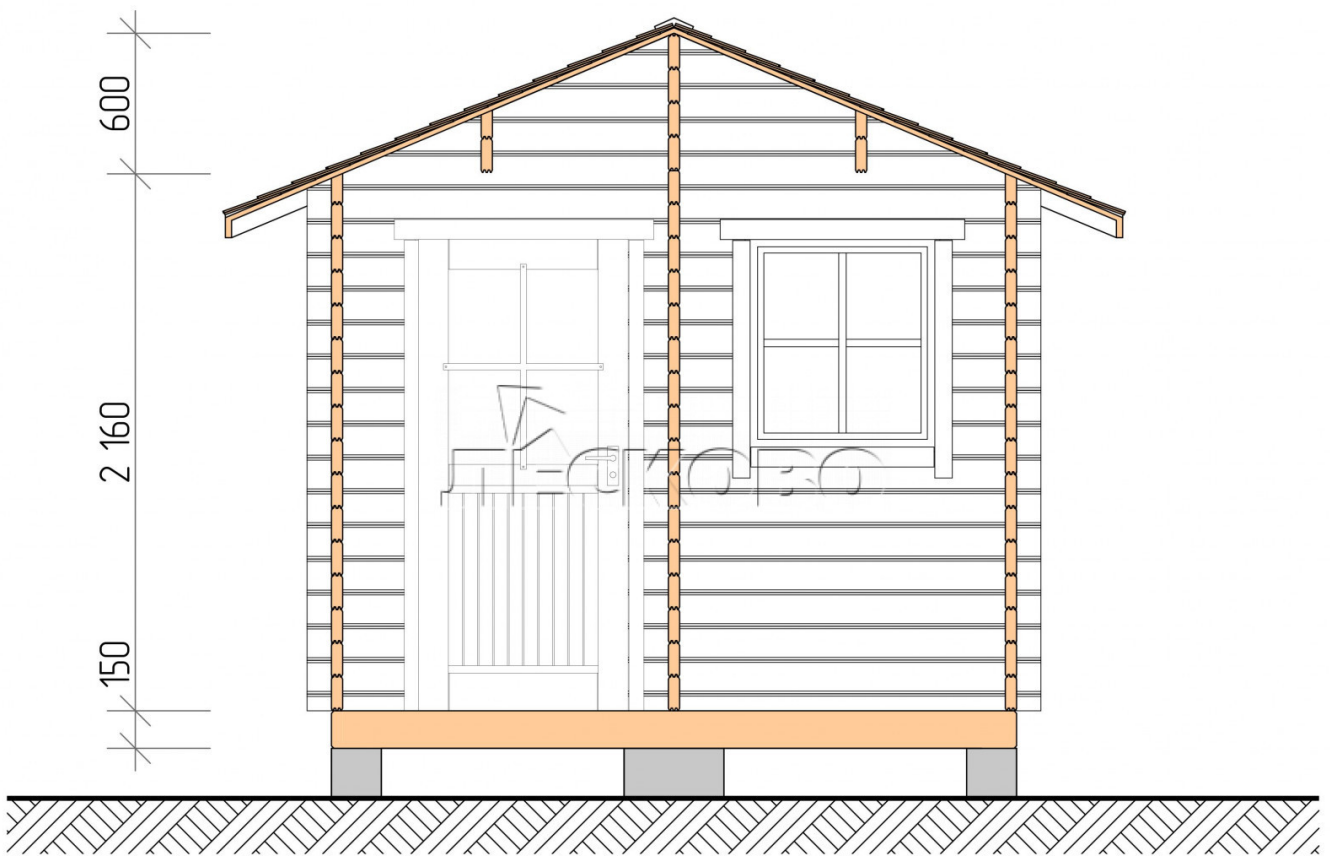

Баня "БВ" 3×3.5

Project Dimensions

3 × 3.5 / 15.4 m²

Full house set

2,894 €

Timber

45 mm

65 mm
+ 620 €

Project planning

3 000

Разрез

House Kit

- Wall kit: 44 × 145 mm mini-chamber drying chamber with bowls for the project. The material of the tree is spruce, pine (GOST 8486). Humidity 12-14%. The height of the walls is 2.16 m.;