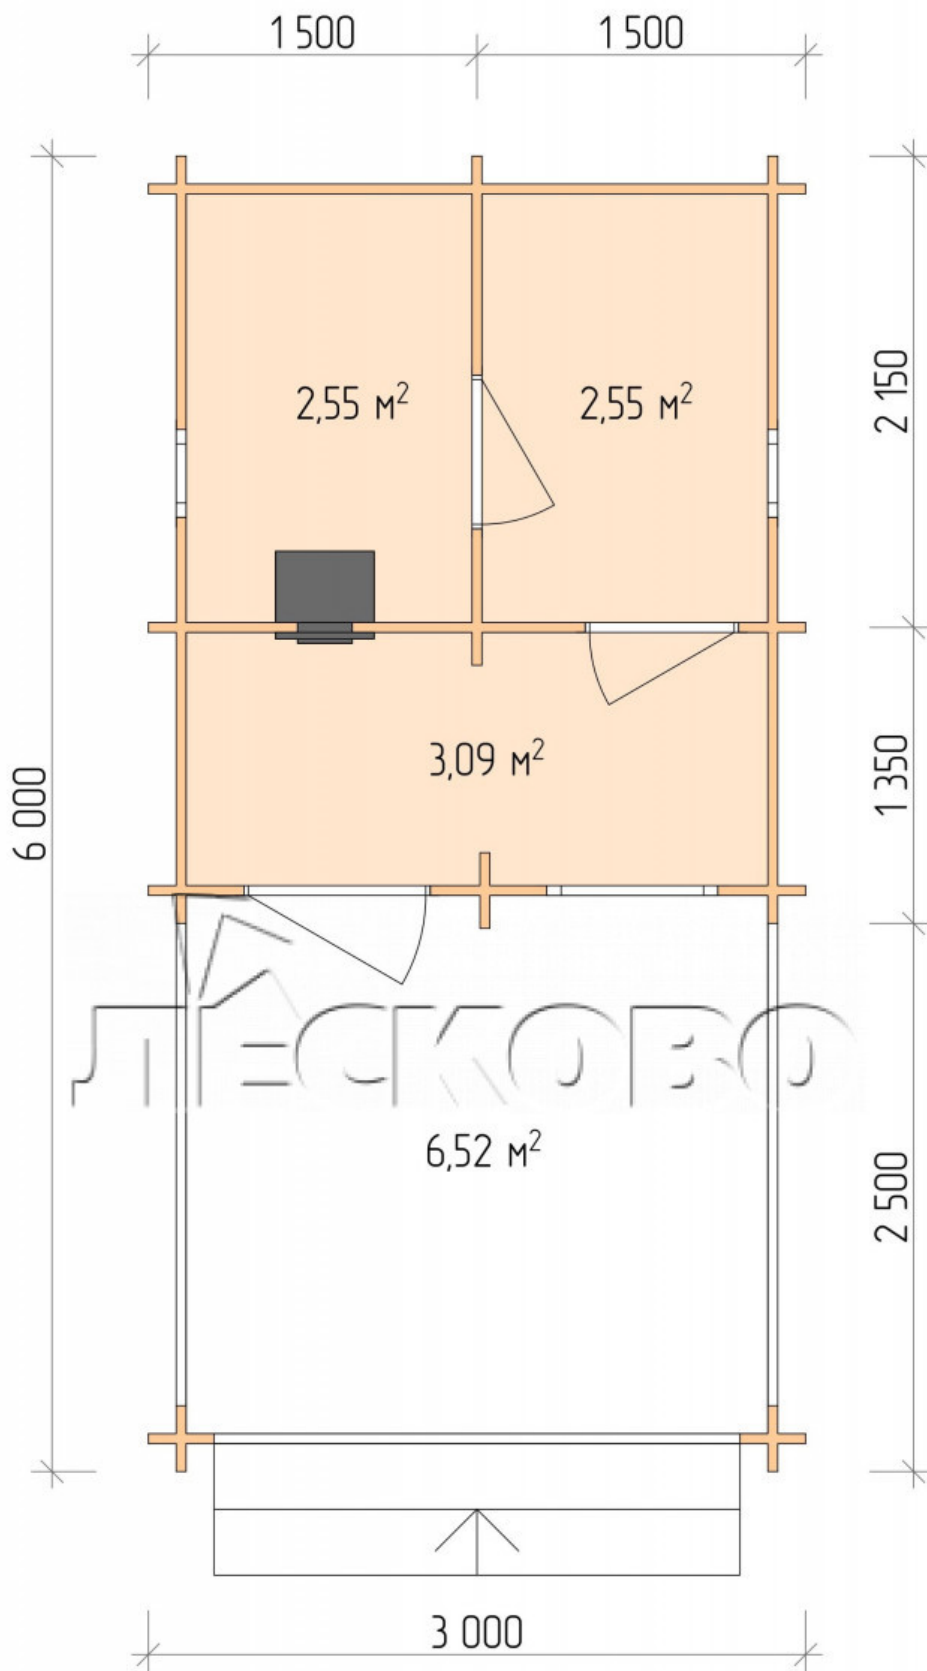

Баня "БВ" 3×3.5

Project Dimensions

3 × 3.5 / 15.4 m²

Full house set

2,894 €

Timber

45 mm

65 mm
+ 620 €

Project planning

3 000

Разрез

House Kit

- Wall kit: 44 × 145 mm mini-chamber drying chamber with bowls for the project. The material of the tree is spruce, pine (GOST 8486). Humidity 12-14%. The height of the walls is 2.16 m.;

- Logs, lower harness: board 45 × 145 mm chamber drying 10-12%;
- Floors: floorboard 35 mm., Chamber drying;
- Ceiling: imitation of a bar 20 × 135 mm, Chamber drying;
- Wooden windows, glass 4 mm, Single. Treatment with a colorless antiseptic. Hardware;

0.40×0.38 м.2 шт.

0.87×0.78 м.1 шт.

- Wooden doors;

0.84×1.885 м.
bath.2 шт.

0.84×1.885 м.
glass.1 шт.

7. Platbands: dry planed board 20 × 100 mm;

8. Roof: shingles;

9. Skirting board 35 mm.