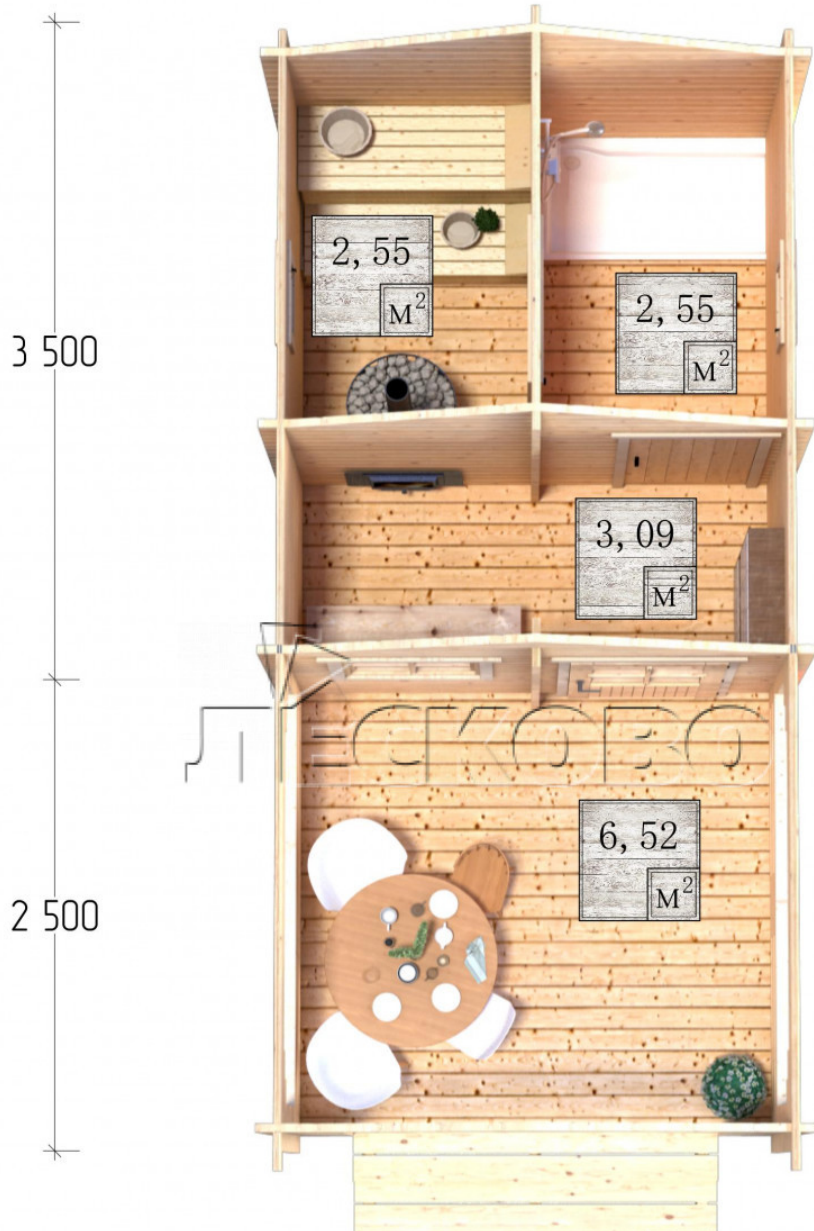

Баня "БВ" 3×3.5

Project Dimensions

3 × 3.5 / 15.4 m²

Full house set

2,894 €

Timber

45 mm

65 mm
+ 620 €

Project planning

3 000

Разрез

House Kit

- Wall kit: 44 × 145 mm mini-chamber drying chamber with bowls for the project. The material of the tree is spruce, pine (GOST 8486). Humidity 12-14%. The height of the walls is 2.16 m.;

- Logs, lower harness: board 45 × 145 mm chamber drying 10-12%;
- Floors: floorboard 35 mm., Chamber drying;
- Ceiling: imitation of a bar 20 × 135 mm, Chamber drying;
- Wooden windows, glass 4 mm, Single. Treatment with a colorless antiseptic. Hardware;

0.40×0.38 м.2 шт.

0.87×0.78 м.1 шт.

- Wooden doors;

0.84×1.885 м.
bath.2 шт.

0.84×1.885 м.
glass.1 шт.

7. Platbands: dry planed board 20 × 100 mm;

8. Roof: shingles;

9. Skirting board 35 mm.