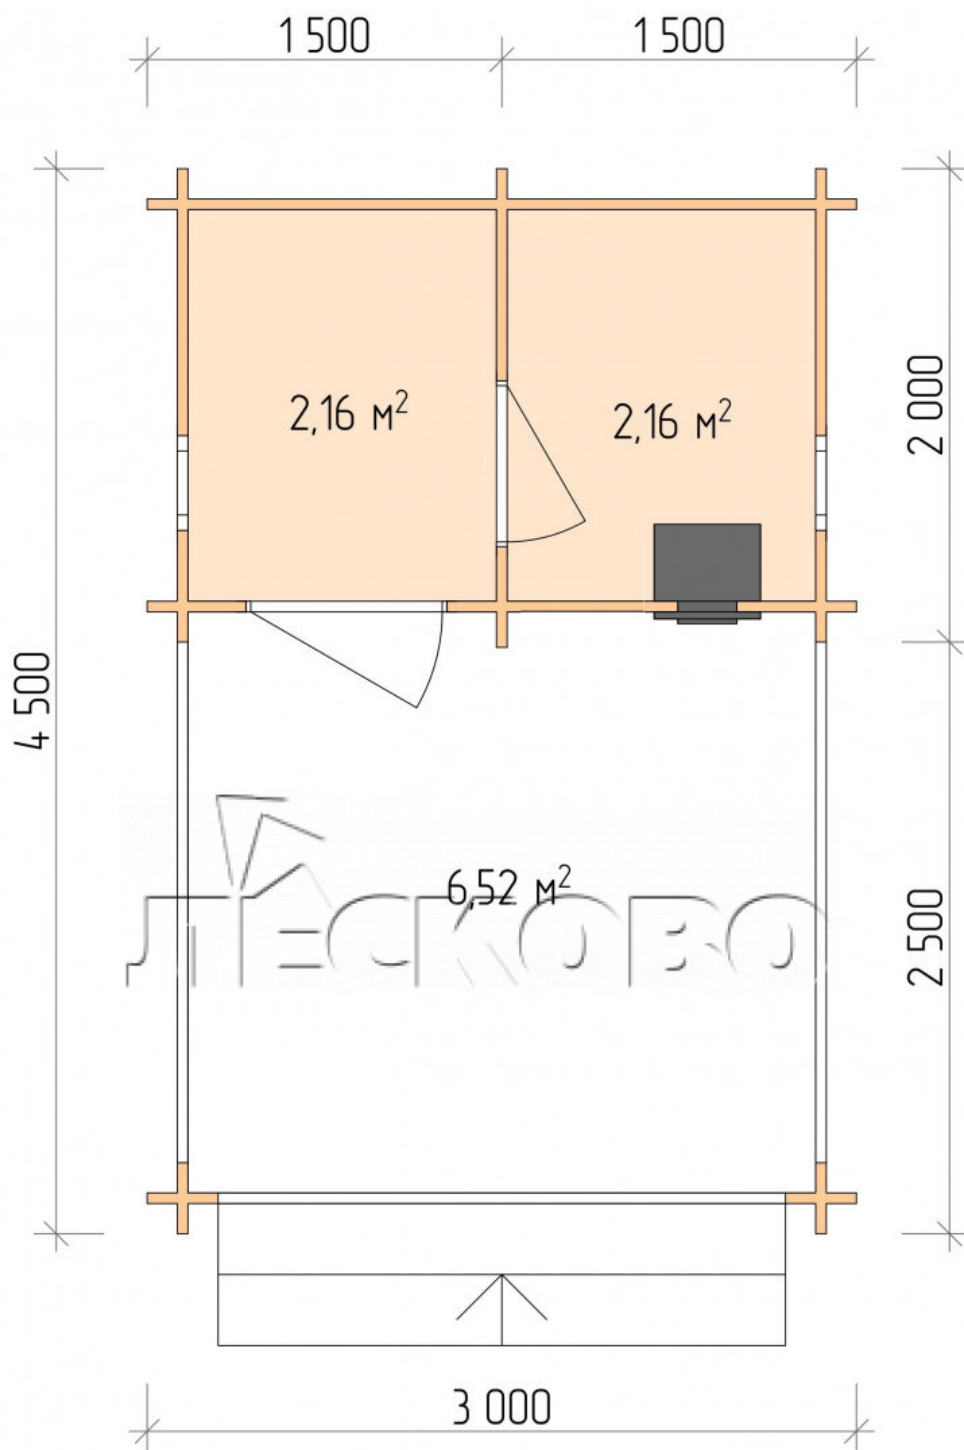

Outdoor sauna "BV" serie 3x2

Project Dimensions

3 × 2 / 11.4 m²

Full house set

2,265 €

Timber

45 MM

65 MM
+ 512 €

Project planning

Разрез

House Kit

- Wall kit: 44 × 145 mm mini-chamber drying chamber with bowls for the project. The material of the tree is spruce, pine (GOST 8486). Humidity 12-14%. The height of the walls is 2.16 m.;
- Logs, lower harness: board 45 × 145 mm chamber drying 10-12%;
- Floors: floorboard 35 mm., Chamber drying;
- Ceiling: imitation of a bar 20 × 135 mm, Chamber drying;

- Wooden windows, glass 4 mm, Single. Treatment with a colorless antiseptic. Hardware;

0.40×0.38 м.2 шт.

- Wooden doors;

0.84×1.885 м.

bath.1 шт.

0.84×1.885 м.

glass.1 шт.

7. Platbands: dry planed board 20 × 100 mm;