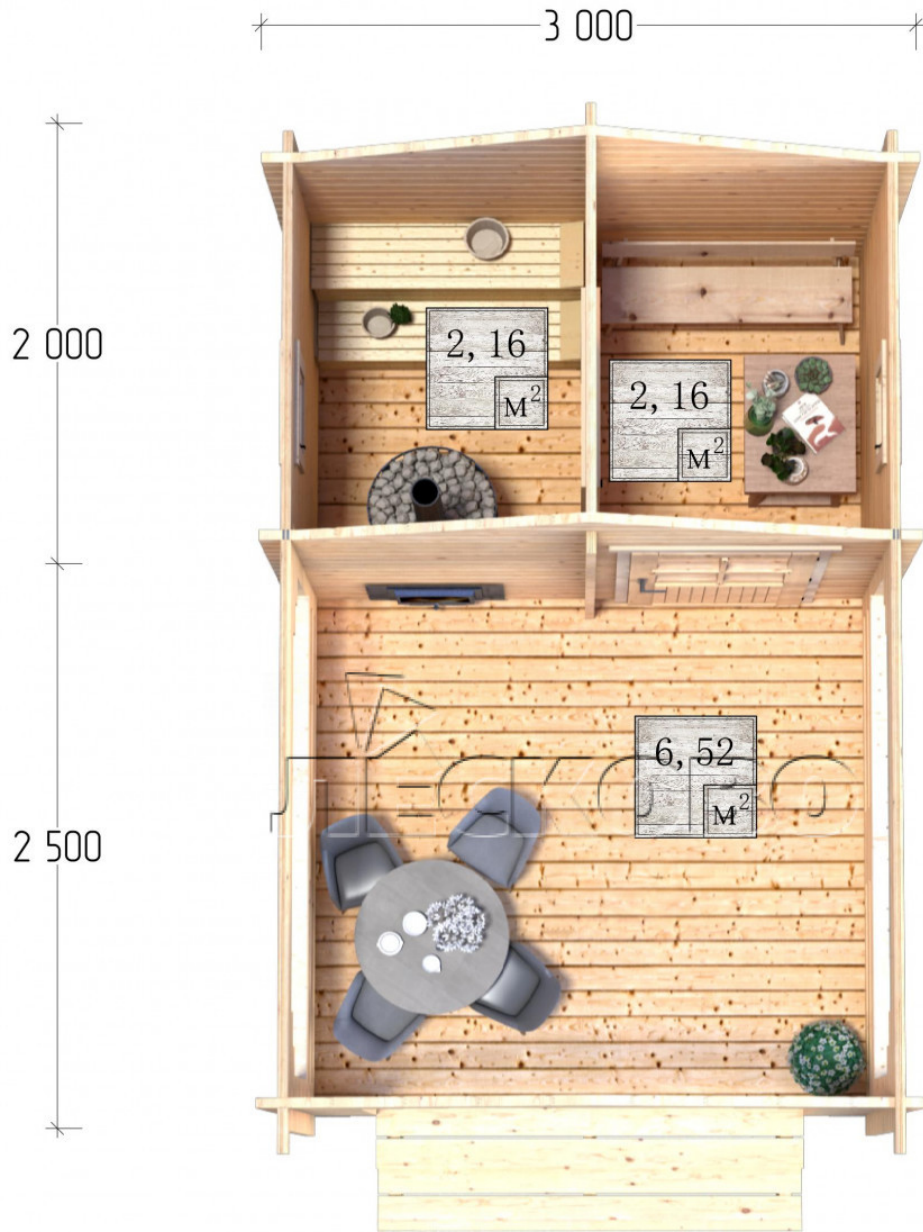

Outdoor sauna "BV" serie 3x2

Project Dimensions

3 × 2 / 11.4 m²

Full house set

2,265 €

Timber

45 MM

65 MM
+ 512 €

Project planning

Разрез

House Kit

- Wall kit: 44 × 145 mm mini-chamber drying chamber with bowls for the project. The material of the tree is spruce, pine (GOST 8486). Humidity 12-14%. The height of the walls is 2.16 m.;
- Logs, lower harness: board 45 × 145 mm chamber drying 10-12%;
- Floors: floorboard 35 mm., Chamber drying;
- Ceiling: imitation of a bar 20 × 135 mm, Chamber drying;

- Wooden windows, glass 4 mm, Single. Treatment with a colorless antiseptic. Hardware;

0.40×0.38 м.2 шт.

- Wooden doors;

0.84×1.885 м.

bath.1 шт.

0.84×1.885 м.

glass.1 шт.

7. Platbands: dry planed board 20 × 100 mm;