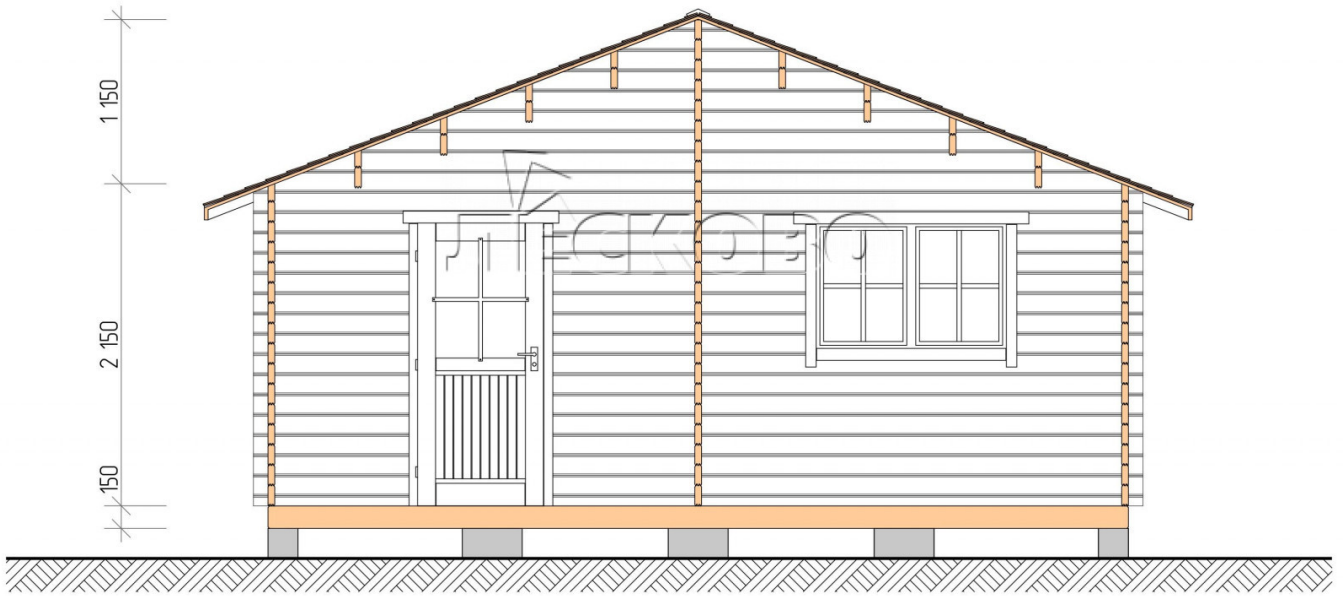

Outdoor sauna "BL" series 6×6

Project Dimensions

6 × 6 / 32.5 m²

Full house set

5,645 €

Timber

45 MM

65 MM
+ 1,356 €

Project planning

6 000

6 000

Разрез

House Kit

- Wall kit: 44 × 145 mm mini-chamber drying chamber with bowls for the project. The material of the tree is spruce, pine (GOST 8486). Humidity 12-14%. The height of the walls is 2.16 m.;
- Logs, lower harness: board 45 × 145 mm chamber drying 10-12%;
- Floors: floorboard 35 mm., Chamber drying;
- Ceiling: imitation of a bar 20 × 135 mm, Chamber drying;
- Wooden windows, glass 4 mm, Single. Treatment with a colorless antiseptic. Hardware;

0.40×0.38 м.2 шт. 1.34×0.91 м.1 шт.

- Wooden doors;

0.84×1.885 м.
bath.2 шт.

0.84×1.885 м.
glass.1 шт.

7. Platbands: dry planed board 20 × 100 mm;

8. Roof: shingles;

9. Skirting board 35 mm.

+7 (4942) 499-770