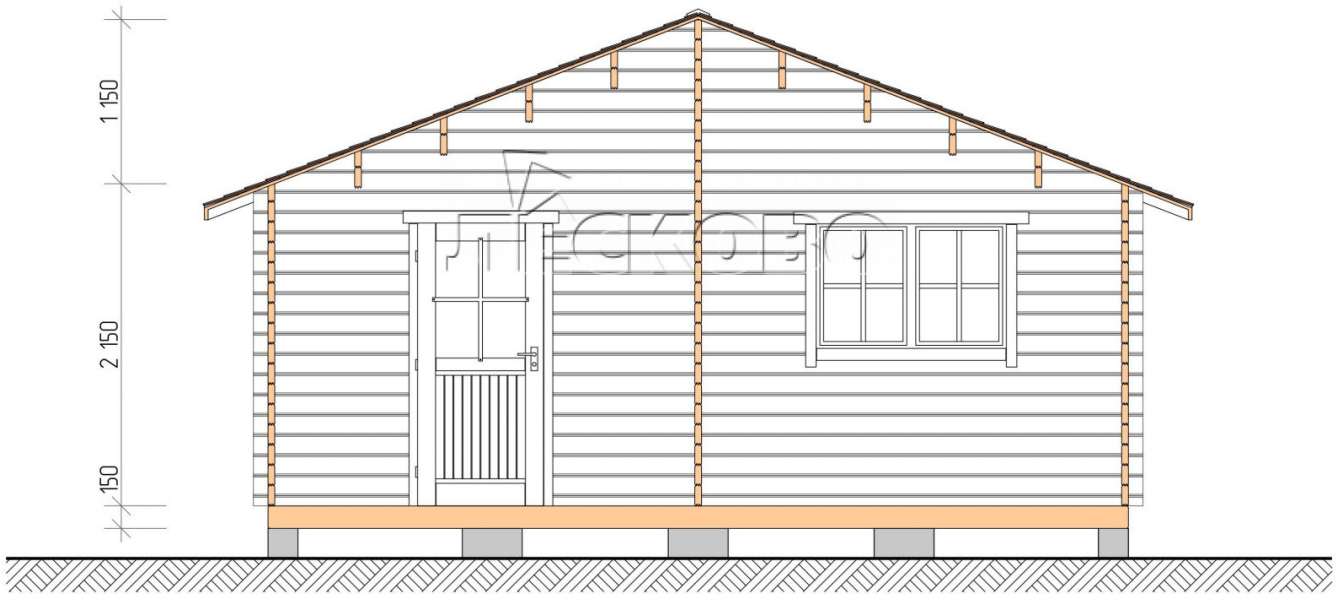

Outdoor sauna "BL" series 6×6

Project Dimensions

6 × 6 / 32.5 m²

Цена

7,787 €

Timber

45 mm

65 mm
+ 1,826 €

Assembling a house kit

No assembly required

Assembly required
+ 1,947 €

Project planning

Разрез

House Kit

- Wall kit: 44 × 145 mm mini-chamber drying chamber with bowls for the project. The material of the tree is spruce, pine (GOST 8486). Humidity 12-14%. The height of the walls is 2.16 m.;
- Logs, lower harness: board 45 × 145 mm chamber drying 10-12%;
- Floors: floorboard 35 mm., Chamber drying;

- Ceiling: imitation of a bar 20 × 135 mm, Chamber drying;
- Wooden windows, glass 4 mm, Single. Treatment with a colorless antiseptic. Hardware;

0.40×0.38 м.2 шт.

1.34×0.91 м.1 шт.

- Wooden doors;

0.84×1.885 м.