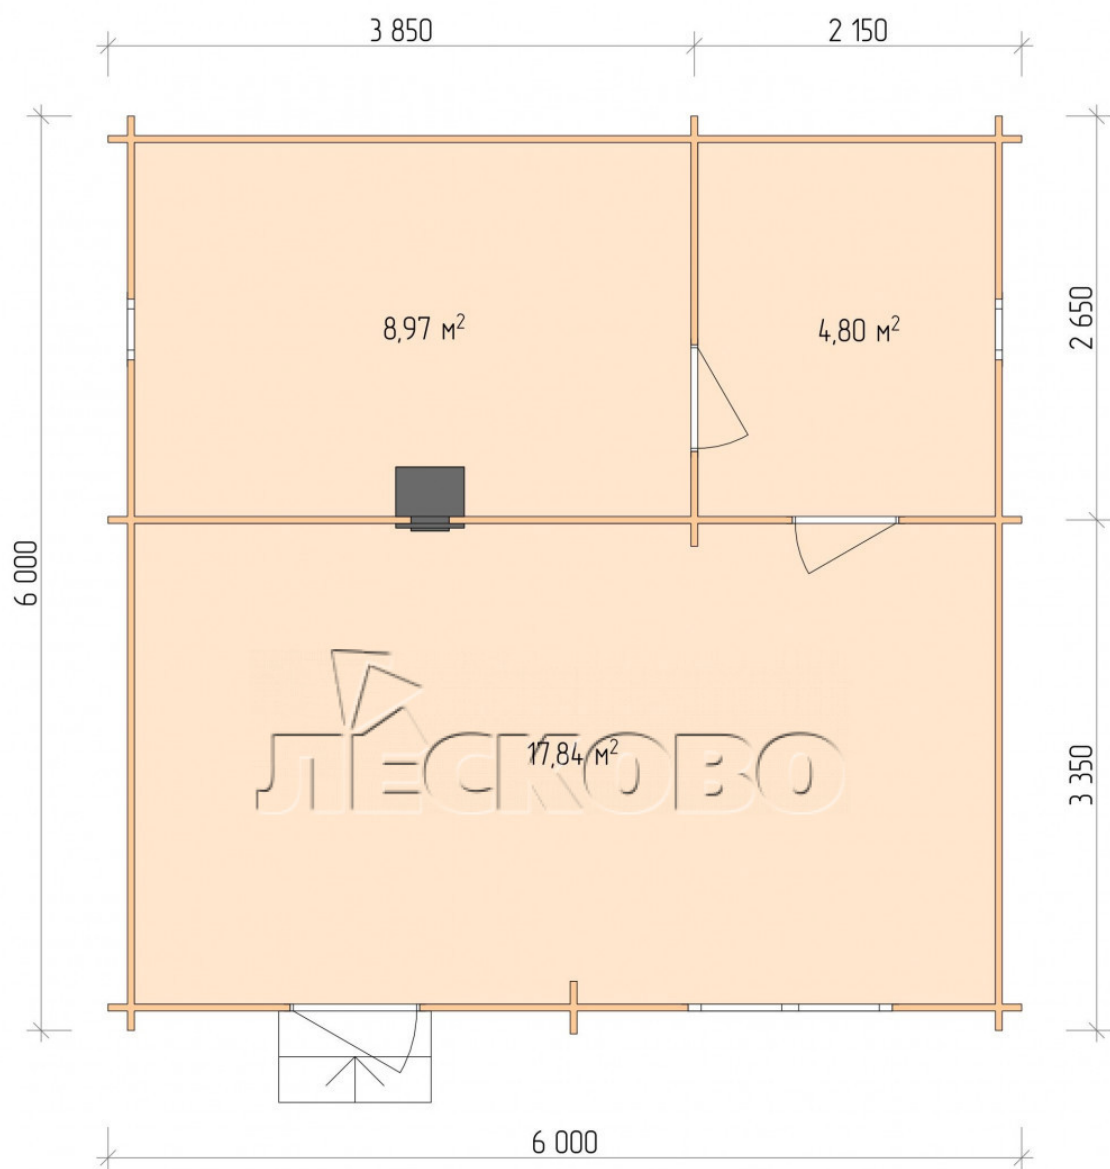

Outdoor sauna "BL" series 6×6

Project Dimensions

6 × 6 / 32.5 m²

Full house set

5,645 €

Timber

45 MM

65 MM
+ 1,356 €

Project planning

6 000

6 000

Разрез

House Kit

- Wall kit: 44 × 145 mm mini-chamber drying chamber with bowls for the project. The material of the tree is spruce, pine (GOST 8486). Humidity 12-14%. The height of the walls is 2.16 m.;
- Logs, lower harness: board 45 × 145 mm chamber drying 10-12%;
- Floors: floorboard 35 mm., Chamber drying;
- Ceiling: imitation of a bar 20 × 135 mm, Chamber drying;
- Wooden windows, glass 4 mm, Single. Treatment with a colorless antiseptic. Hardware;

0.40×0.38 м.2 шт. 1.34×0.91 м.1 шт.

- Wooden doors;

0.84×1.885 м.
bath.2 шт.

0.84×1.885 м.
glass.1 шт.

7. Platbands: dry planed board 20 × 100 mm;

8. Roof: shingles;

9. Skirting board 35 mm.

+7 (4942) 499-770