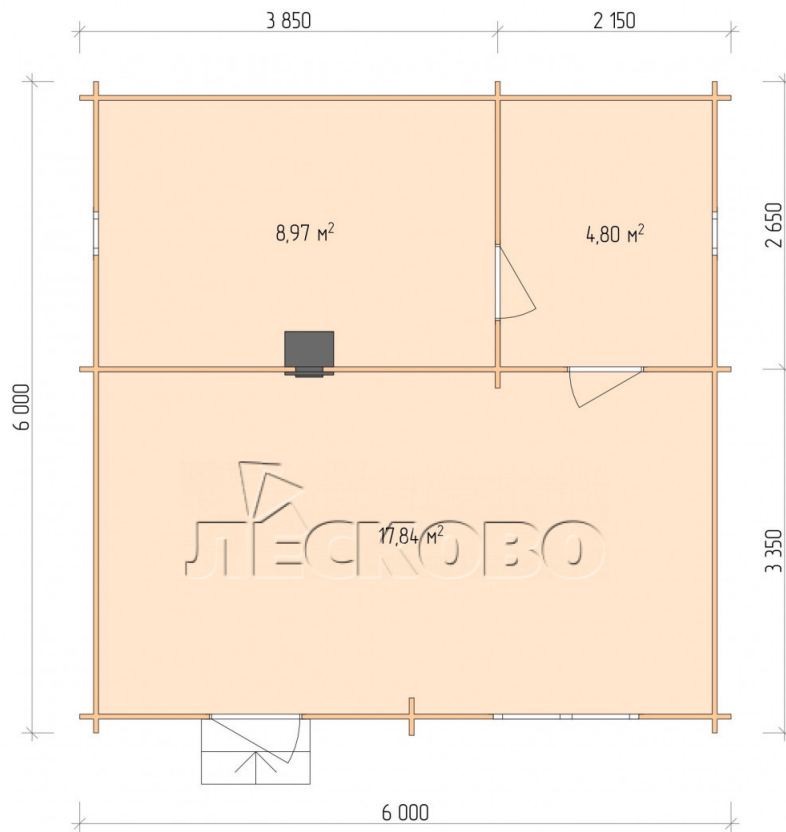

Outdoor sauna "BL" series 6×6

Project Dimensions

6 × 6 / 32.5 m²

Цена

7,787 €

Timber

45 mm

65 mm
+ 1,826 €

Assembling a house kit

No assembly required

Assembly required
+ 1,947 €

Project planning

Разрез

House Kit

- Wall kit: 44 × 145 mm mini-chamber drying chamber with bowls for the project. The material of the tree is spruce, pine (GOST 8486). Humidity 12-14%. The height of the walls is 2.16 m.;
- Logs, lower harness: board 45 × 145 mm chamber drying 10-12%;
- Floors: floorboard 35 mm., Chamber drying;

- Ceiling: imitation of a bar 20 × 135 mm, Chamber drying;
- Wooden windows, glass 4 mm, Single. Treatment with a colorless antiseptic. Hardware;

0.40×0.38 м.2 шт.

1.34×0.91 м.1 шт.

- Wooden doors;

0.84×1.885 м.