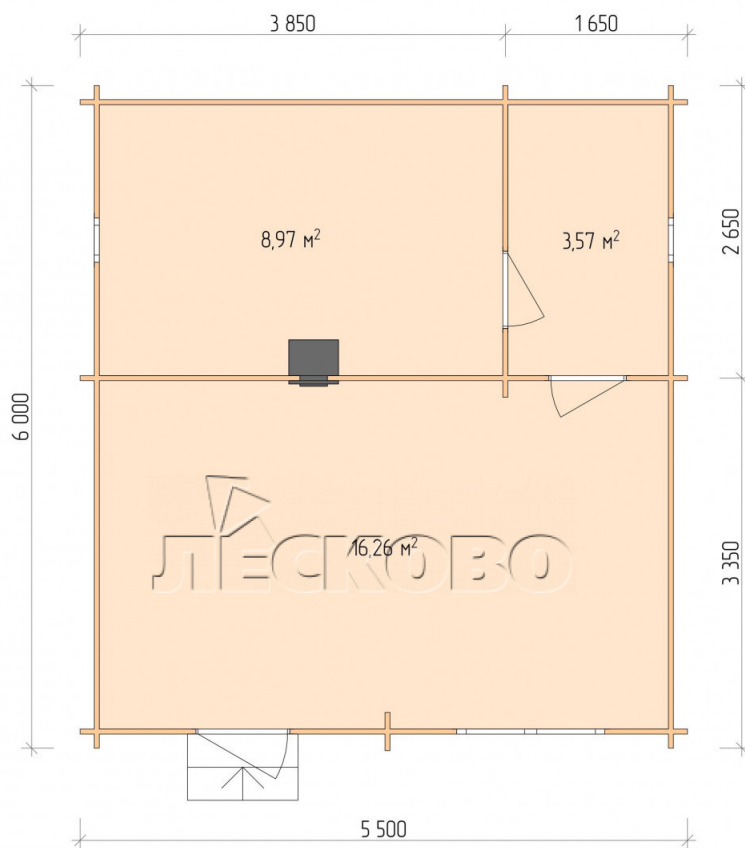

Outdoor sauna "BL" series 5.5×6

Project Dimensions

5.5 × 6 / 29.7 m²

Цена

7,142 €

Timber

45 mm

65 mm
+ 1,632 €

Assembling a house kit

No assembly required

Assembly required
+ 1,786 €

Project planning

Разрез

House Kit

- Wall kit: 44 × 145 mm mini-chamber drying chamber with bowls for the project. The material of the tree is spruce, pine (GOST 8486). Humidity 12-14%. The height of the walls is 2.16 m.;

- Logs, lower harness: board 45 × 145 mm chamber drying 10-12%;
- Floors: floorboard 35 mm., Chamber drying;
- Ceiling: imitation of a bar 20 × 135 mm, Chamber drying;
- Wooden windows, glass 4 mm, Single. Treatment with a colorless antiseptic. Hardware;

0.40×0.38 м.2 шт. 1.34×0.91 м.1 шт.

- Wooden doors;

0.84×1.885 м.
bath.2 шт.

0.84×1.885 м.
glass.1 шт.

7. Platbands: dry planed board 20 × 100 mm;

8. Roof: shingles;

9. Skirting board 35 mm.

+7 (4942) 499-770