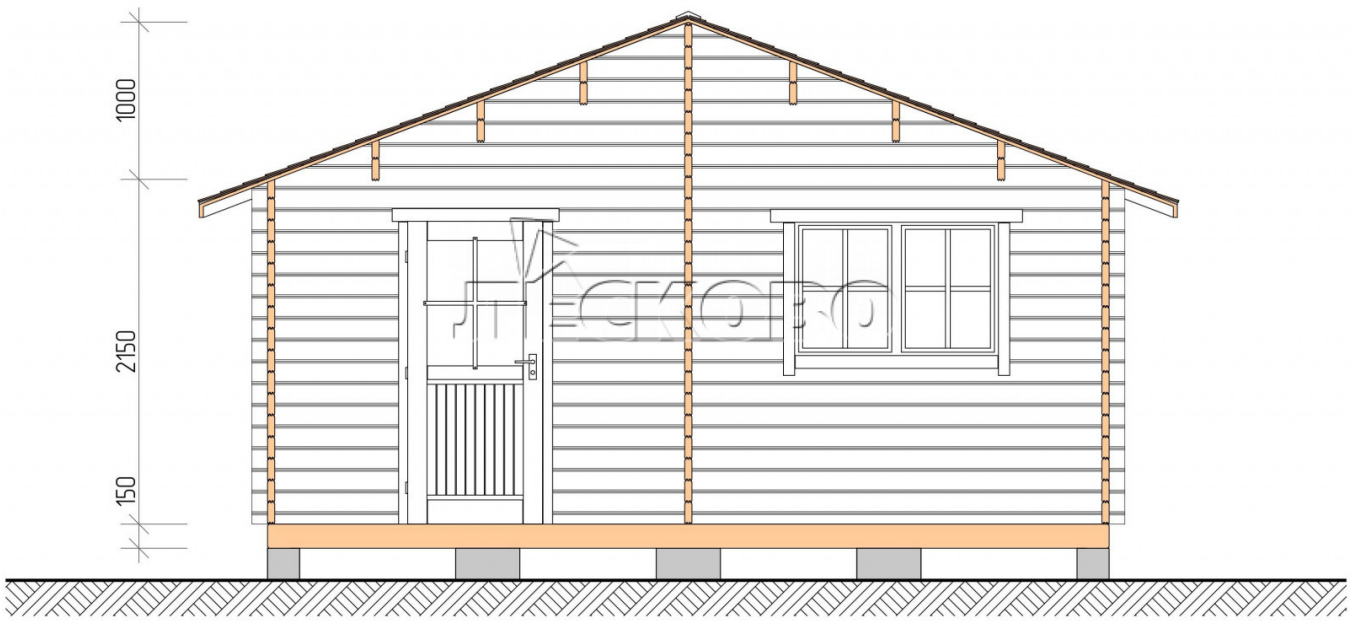

Outdoor sauna "BL" series 5.5×6

Project Dimensions

5.5 × 6 / 29.7 m²

Full house set

5,173 €

Timber

45 MM

65 MM
+ 1,216 €

Project planning

Разрез

House Kit

- Wall kit: 44 × 145 mm mini-chamber drying chamber with bowls for the project. The material of the tree is spruce, pine (GOST 8486). Humidity 12-14%. The height of the walls is 2.16 m.;
- Logs, lower harness: board 45 × 145 mm chamber drying 10-12%;
- Floors: floorboard 35 mm., Chamber drying;
- Ceiling: imitation of a bar 20 × 135 mm, Chamber drying;
- Wooden windows, glass 4 mm, Single. Treatment with a colorless antiseptic. Hardware;

0.40×0.38 м.2 шт.

1.34×0.91 м.1 шт.

- Wooden doors;

0.84×1.885 м.
bath.2 шт.

0.84×1.885 м.
glass.1 шт.

7. Platbands: dry planed board 20 × 100 mm;

8. Roof: shingles;

9. Skirting board 35 mm.