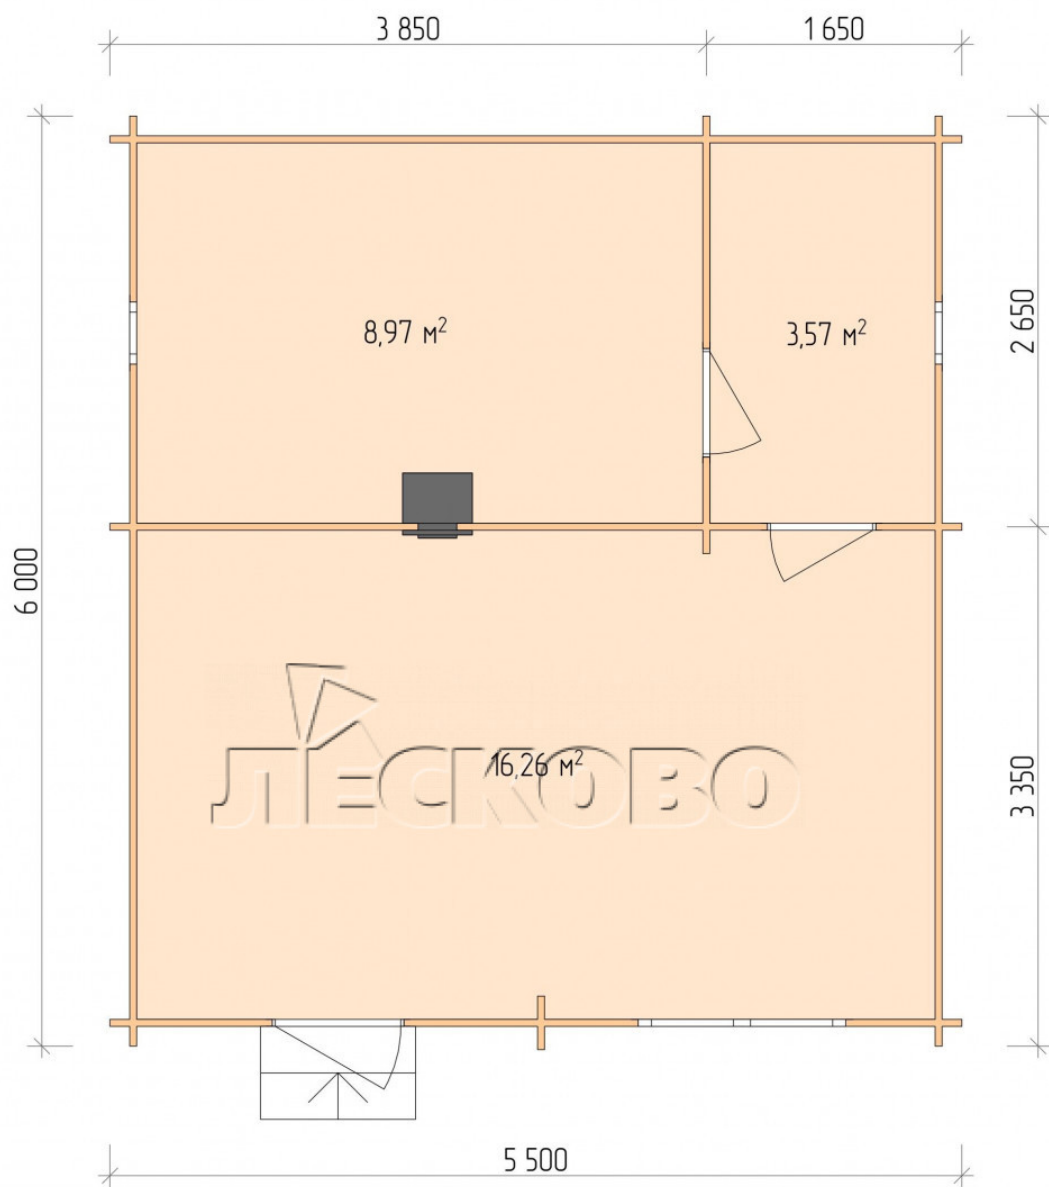

Outdoor sauna "BL" series 5.5×6

Project Dimensions

5.5 × 6 / 29.7 m²

Full house set

5,173 €

Timber

45 MM

65 MM
+ 1,216 €

Project planning

Разрез

House Kit

- Wall kit: 44 × 145 mm mini-chamber drying chamber with bowls for the project. The material of the tree is spruce, pine (GOST 8486). Humidity 12-14%. The height of the walls is 2.16 m.;
- Logs, lower harness: board 45 × 145 mm chamber drying 10-12%;
- Floors: floorboard 35 mm., Chamber drying;
- Ceiling: imitation of a bar 20 × 135 mm, Chamber drying;
- Wooden windows, glass 4 mm, Single. Treatment with a colorless antiseptic. Hardware;

0.40×0.38 м.2 шт.

1.34×0.91 м.1 шт.

- Wooden doors;

0.84×1.885 м.
bath.2 шт.

0.84×1.885 м.
glass.1 шт.

7. Platbands: dry planed board 20 × 100 mm;

8. Roof: shingles;

9. Skirting board 35 mm.