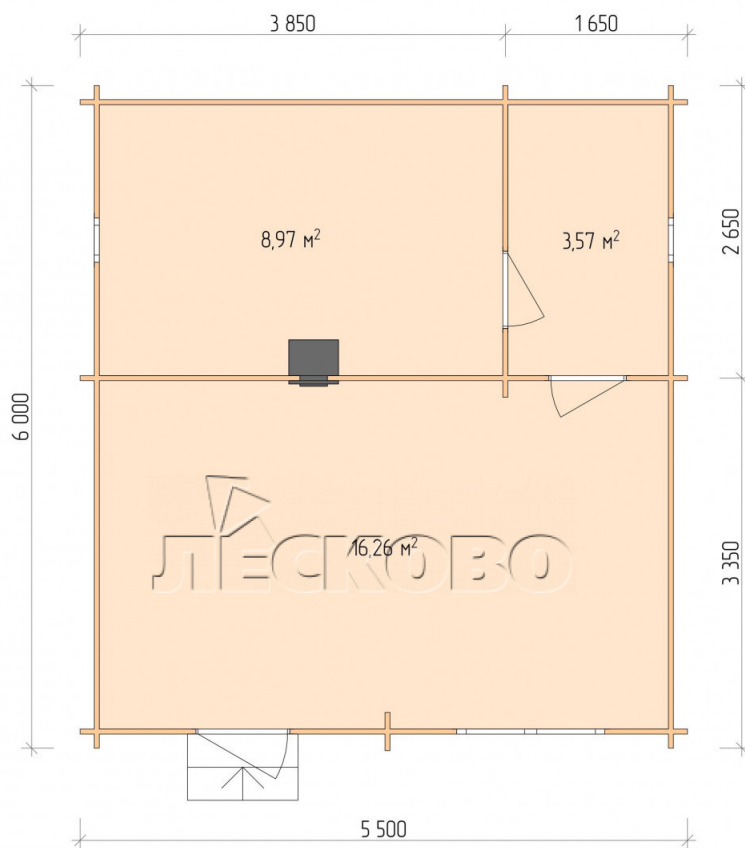

Outdoor sauna "BL" series 5.5×6

Project Dimensions

5.5 × 6 / 29.7 m²

Цена

7,161 €

Timber

45 mm

65 mm
+ 1,636 €

Assembling a house kit

No assembly required

Assembly required
+ 1,790 €

Project planning

Разрез

House Kit

- Wall kit: 44 × 145 mm mini-chamber drying chamber with bowls for the project. The material of the tree is spruce, pine (GOST 8486). Humidity 12-14%. The height of the walls is 2.16 m.;

- Logs, lower harness: board 45 × 145 mm chamber drying 10-12%;
- Floors: floorboard 35 mm., Chamber drying;
- Ceiling: imitation of a bar 20 × 135 mm, Chamber drying;
- Wooden windows, glass 4 mm, Single. Treatment with a colorless antiseptic. Hardware;

0.40×0.38 м.2 шт. 1.34×0.91 м.1 шт.

- Wooden doors;

0.84×1.885 м.
bath.2 шт.

0.84×1.885 м.
glass.1 шт.

7. Platbands: dry planed board 20 × 100 mm;

8. Roof: shingles;

9. Skirting board 35 mm.

+7 (4942) 499-770