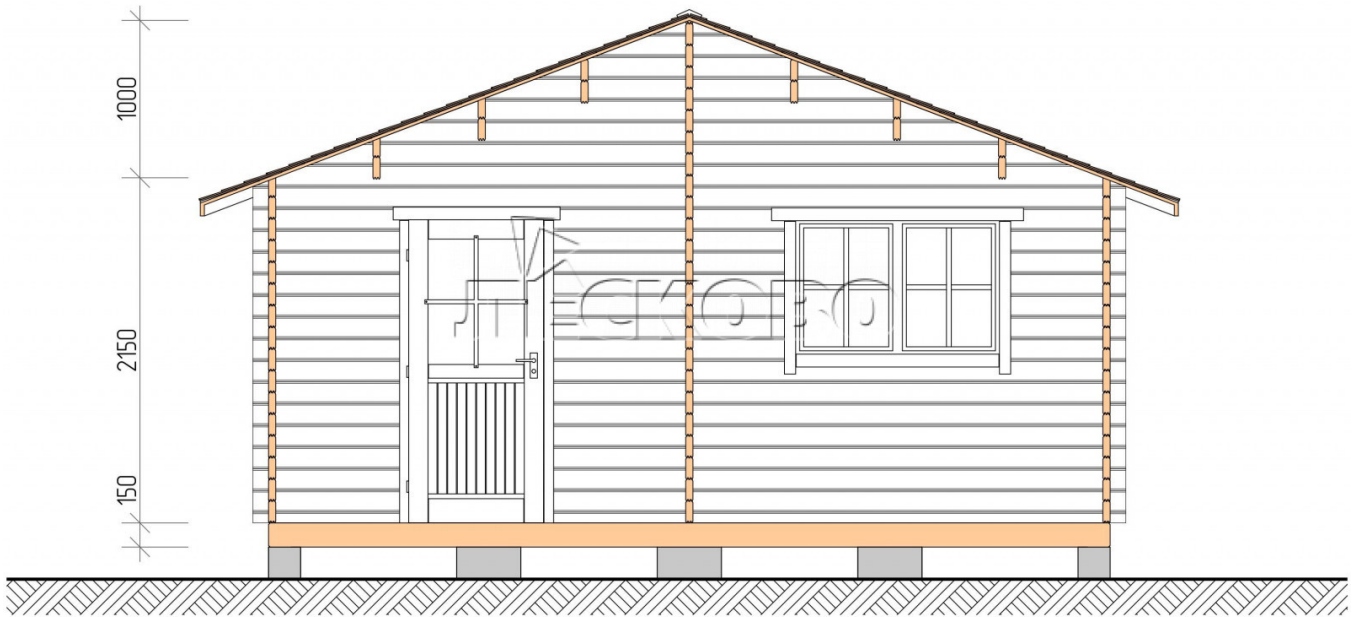

Outdoor sauna "BL" series 5.5×6

Project Dimensions

5.5 × 6 / 29.7 m²

Цена

7,142 €

Timber

45 mm

65 mm
+ 1,632 €

Assembling a house kit

No assembly required

Assembly required
+ 1,786 €

Project planning

Разрез

House Kit

- Wall kit: 44 × 145 mm mini-chamber drying chamber with bowls for the project. The material of the tree is spruce, pine (GOST 8486). Humidity 12-14%. The height of the walls is 2.16 m.;