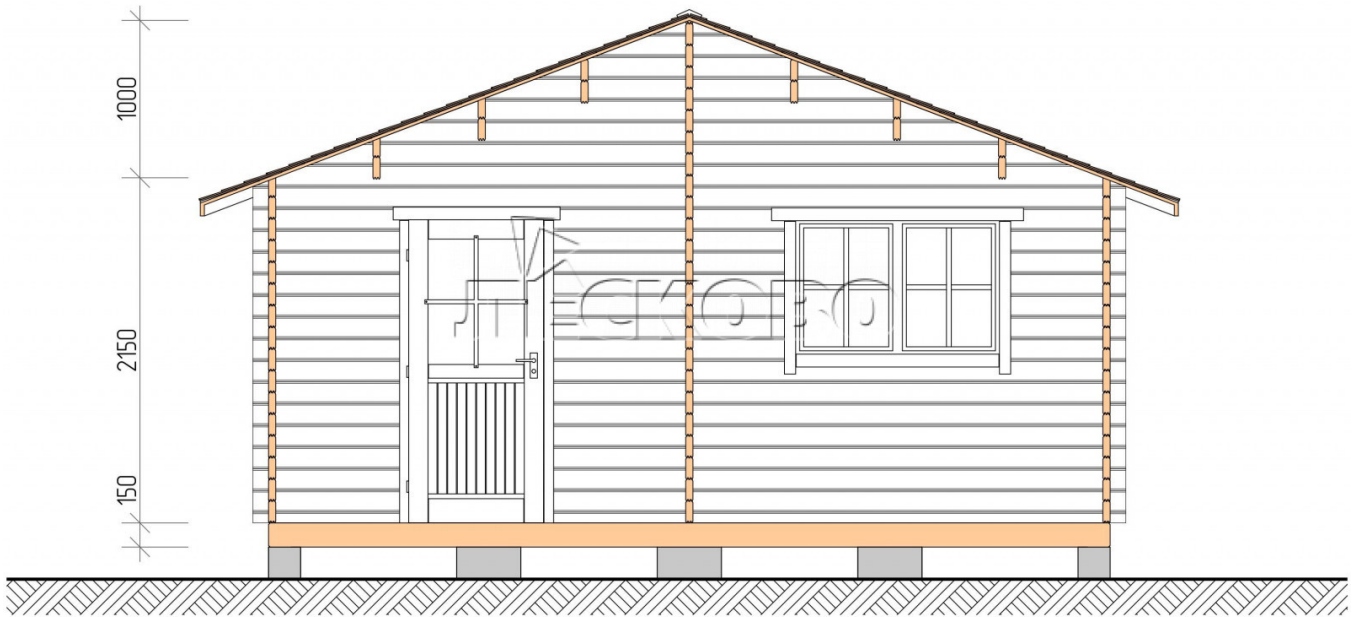

Outdoor sauna "BL" series 5.5×6

Project Dimensions

5.5 × 6 / 29.7 m²

Цена

7,161 €

Timber

45 mm

65 mm
+ 1,636 €

Assembling a house kit

No assembly required

Assembly required
+ 1,790 €

Project planning

Разрез

House Kit

- Wall kit: 44 × 145 mm mini-chamber drying chamber with bowls for the project. The material of the tree is spruce, pine (GOST 8486). Humidity 12-14%. The height of the walls is 2.16 m.;