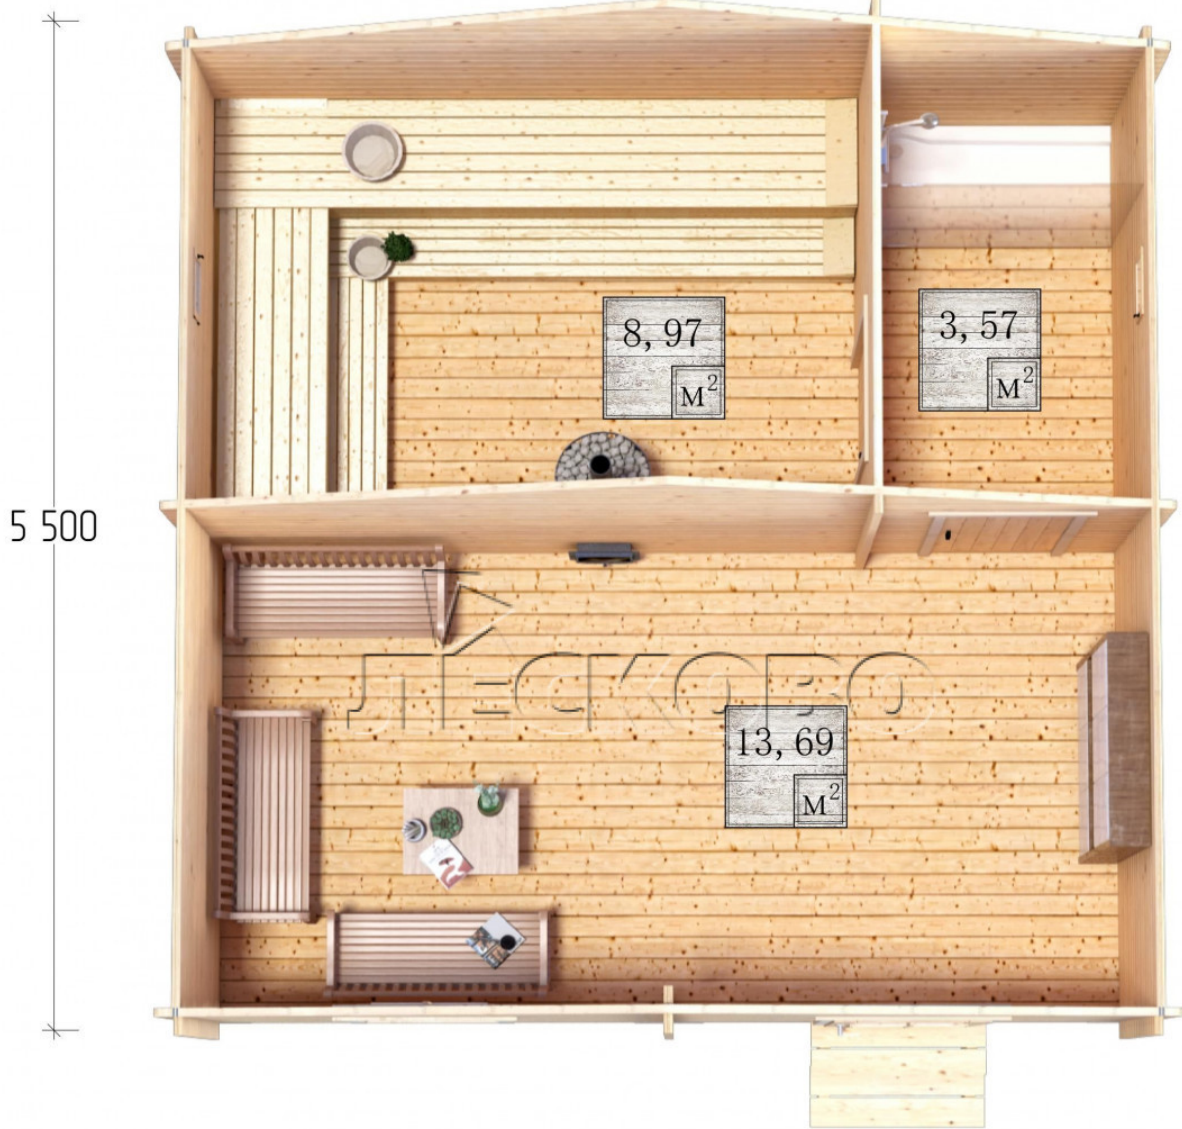

Outdoor sauna "BL" series 5.5×5.5

Project Dimensions

5.5 × 5.5 / 27.1 m²

Full house set

4,638 €

Timber

45 MM

65 MM
+ 1,108 €

Project planning

5 500

Разрез

House Kit

- Wall kit: 44 × 145 mm mini-chamber drying chamber with bowls for the project. The material of the tree is spruce, pine (GOST 8486). Humidity 12-14%. The height of the walls is 2.16 m.;
- Logs, lower harness: board 45 × 145 mm chamber drying 10-12%;
- Floors: floorboard 35 mm., Chamber drying;
- Ceiling: imitation of a bar 20 × 135 mm, Chamber drying;
- Wooden windows, glass 4 mm, Single. Treatment with a colorless antiseptic. Hardware;

0.40×0.38 м.2 шт.

1.34×0.91 м.1 шт.

- Wooden doors;

0.84×1.885 м.
bath.2 шт.

0.84×1.885 м.
glass.1 шт.

7. Platbands: dry planed board 20 × 100 mm;

8. Roof: shingles;

9. Skirting board 35 mm.