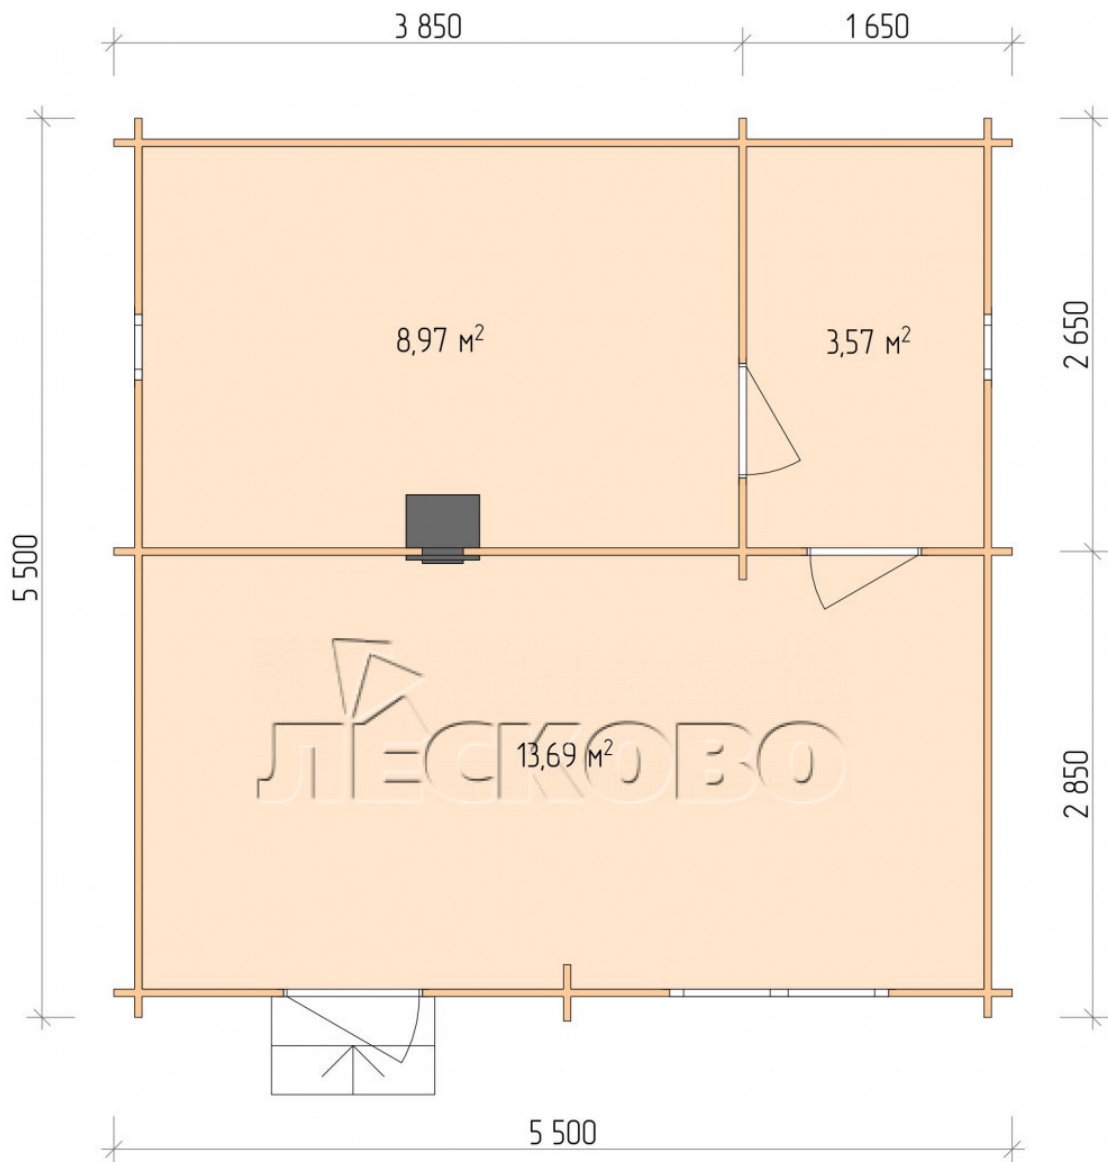

Outdoor sauna "BL" series 5.5×5.5

Project Dimensions

5.5 × 5.5 / 27.1 m²

Full house set

4,638 €

Timber

45 MM

65 MM
+ 1,108 €

Project planning

5 500

Разрез

House Kit

- Wall kit: 44 × 145 mm mini-chamber drying chamber with bowls for the project. The material of the tree is spruce, pine (GOST 8486). Humidity 12-14%. The height of the walls is 2.16 m.;
- Logs, lower harness: board 45 × 145 mm chamber drying 10-12%;
- Floors: floorboard 35 mm., Chamber drying;
- Ceiling: imitation of a bar 20 × 135 mm, Chamber drying;
- Wooden windows, glass 4 mm, Single. Treatment with a colorless antiseptic. Hardware;

0.40×0.38 м.2 шт.

1.34×0.91 м.1 шт.

- Wooden doors;

0.84×1.885 м.
bath.2 шт.

0.84×1.885 м.
glass.1 шт.

7. Platbands: dry planed board 20 × 100 mm;

8. Roof: shingles;

9. Skirting board 35 mm.