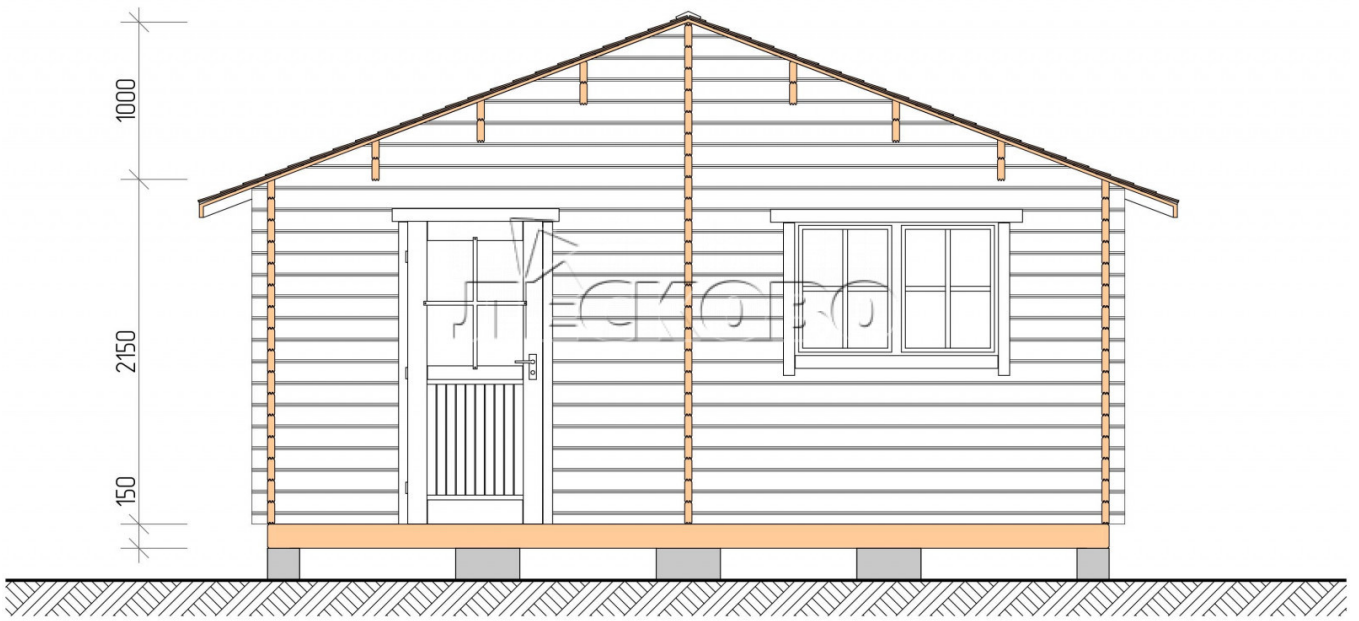

Outdoor sauna "BL" series 5.5×5.5

Project Dimensions

5.5 × 5.5 / 27.1 m²

Full house set

4,638 €

Timber

45 MM

65 MM
+ 1,108 €

Project planning

5 500

Разрез

House Kit

- Wall kit: 44 × 145 mm mini-chamber drying chamber with bowls for the project. The material of the tree is spruce, pine (GOST 8486). Humidity 12-14%. The height of the walls is 2.16 m.;
- Logs, lower harness: board 45 × 145 mm chamber drying 10-12%;
- Floors: floorboard 35 mm., Chamber drying;
- Ceiling: imitation of a bar 20 × 135 mm, Chamber drying;
- Wooden windows, glass 4 mm, Single. Treatment with a colorless antiseptic. Hardware;

0.40×0.38 м.2 шт.

1.34×0.91 м.1 шт.

- Wooden doors;

0.84×1.885 м.
bath.2 шт.

0.84×1.885 м.
glass.1 шт.

7. Platbands: dry planed board 20 × 100 mm;

8. Roof: shingles;

9. Skirting board 35 mm.