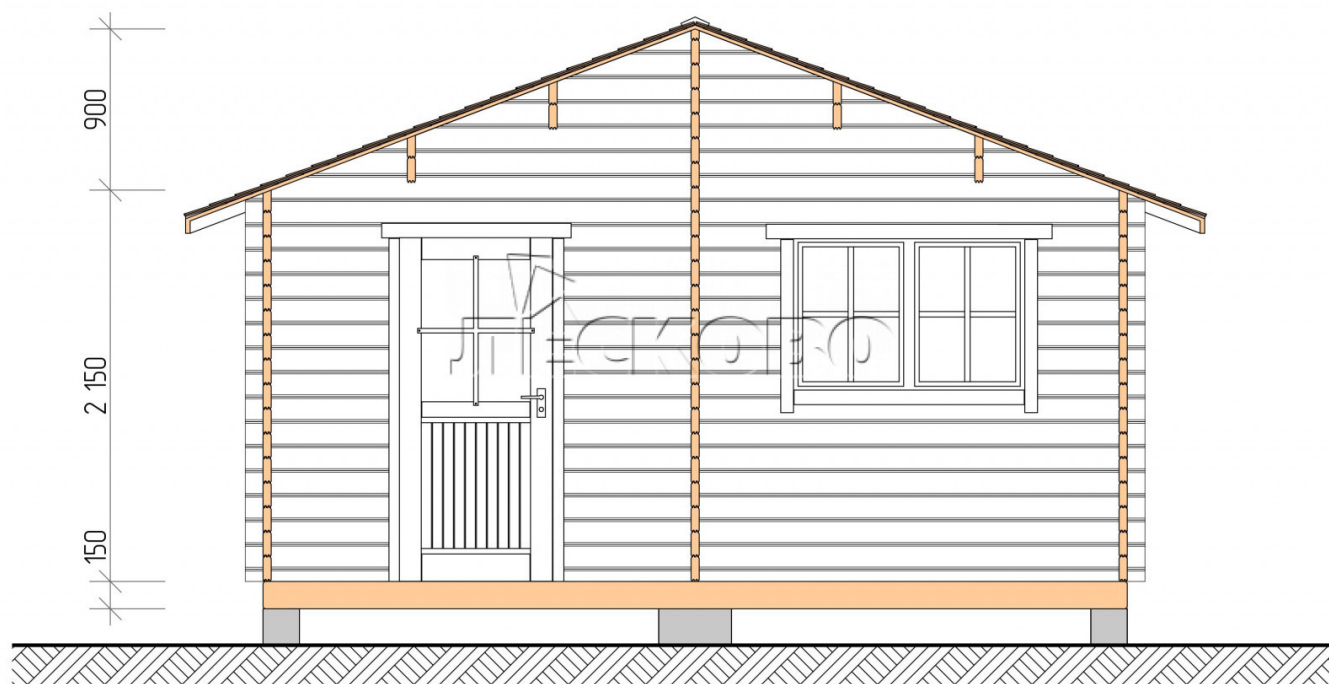

Outdoor sauna "BL" series 5×6

Project Dimensions

5 × 6 / 26.8 m²

Full house set

4,727 €

Timber

45 MM

65 MM
+ 1,081 €

Project planning

Разрез

House Kit

- Wall kit: 44 × 145 mm mini-chamber drying chamber with bowls for the project. The material of the tree is spruce, pine (GOST 8486). Humidity 12-14%. The height of the walls is 2.16 m.;
- Logs, lower harness: board 45 × 145 mm chamber drying 10-12%;
- Floors: floorboard 35 mm., Chamber drying;
- Ceiling: imitation of a bar 20 × 135 mm, Chamber drying;
- Wooden windows, glass 4 mm, Single. Treatment with a colorless antiseptic. Hardware;

0.40×0.38 м.2 шт.

1.34×0.91 м.1 шт.

- Wooden doors;

0.84×1.885 м.
bath.2 шт.

0.84×1.885 м.
glass.1 шт.

7. Platbands: dry planed board 20 × 100 mm;

8. Roof: shingles;

9. Skirting board 35 mm.