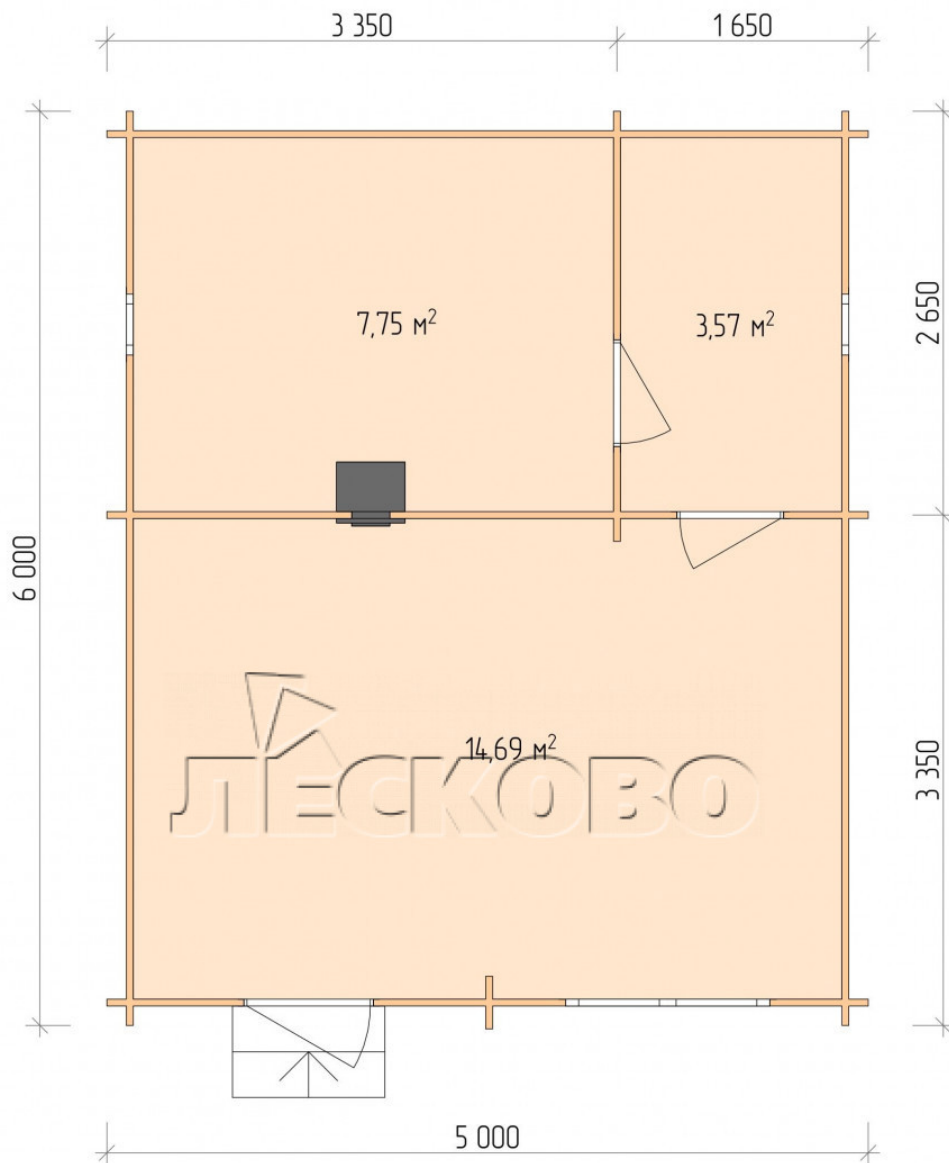

Outdoor sauna "BL" series 5×6

Project Dimensions

5 × 6 / 26.8 m²

Full house set

4,727 €

Timber

45 MM

65 MM
+ 1,081 €

Project planning

Разрез

House Kit

- Wall kit: 44 × 145 mm mini-chamber drying chamber with bowls for the project. The material of the tree is spruce, pine (GOST 8486). Humidity 12-14%. The height of the walls is 2.16 m.;
- Logs, lower harness: board 45 × 145 mm chamber drying 10-12%;
- Floors: floorboard 35 mm., Chamber drying;
- Ceiling: imitation of a bar 20 × 135 mm, Chamber drying;
- Wooden windows, glass 4 mm, Single. Treatment with a colorless antiseptic. Hardware;

0.40×0.38 м.2 шт.

1.34×0.91 м.1 шт.

- Wooden doors;

0.84×1.885 м.
bath.2 шт.

0.84×1.885 м.
glass.1 шт.

7. Platbands: dry planed board 20 × 100 mm;

8. Roof: shingles;

9. Skirting board 35 mm.