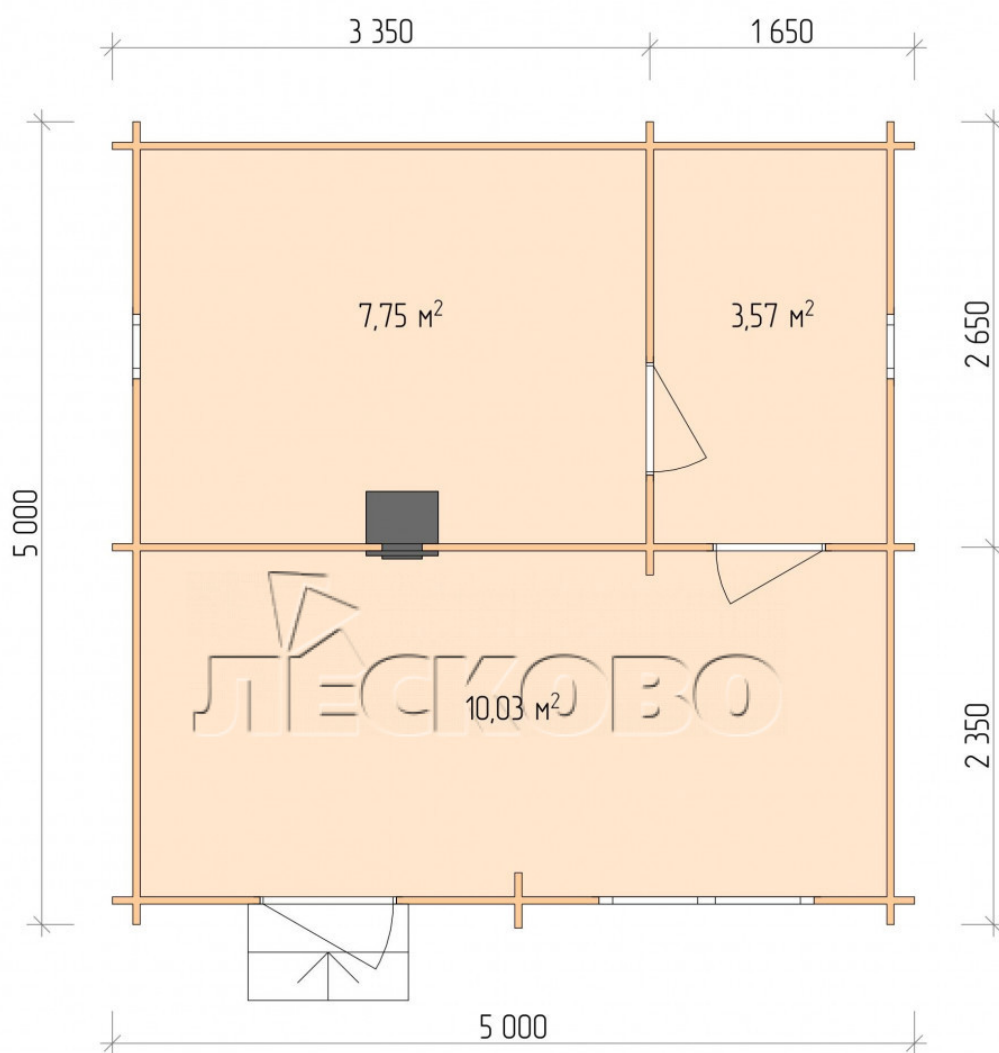

Outdoor sauna "BL" series 5×5

Project Dimensions

5 × 5 / 22.1 m²

Full house set

4,007 €

Timber

45 MM

65 MM
+ 929 €

Project planning

5 000

5 000

7,75
M²

3,57
M²

10,03
M²

Разрез

House Kit

- Wall kit: 44 × 145 mm mini-chamber drying chamber with bowls for the project. The material of the tree is spruce, pine (GOST 8486). Humidity 12-14%. The height of the walls is 2.16 m.;
- Logs, lower harness: board 45 × 145 mm chamber drying 10-12%;
- Floors: floorboard 35 mm., Chamber drying;
- Ceiling: imitation of a bar 20 × 135 mm, Chamber drying;
- Wooden windows, glass 4 mm, Single. Treatment with a colorless antiseptic. Hardware;

0.40×0.38 м.2 шт.

1.34×0.91 м.1 шт.

- Wooden doors;

0.84×1.885 м.
bath.2 шт.

0.84×1.885 м.
glass.1 шт.

7. Platbands: dry planed board 20 × 100 mm;

8. Roof: shingles;

9. Skirting board 35 mm.