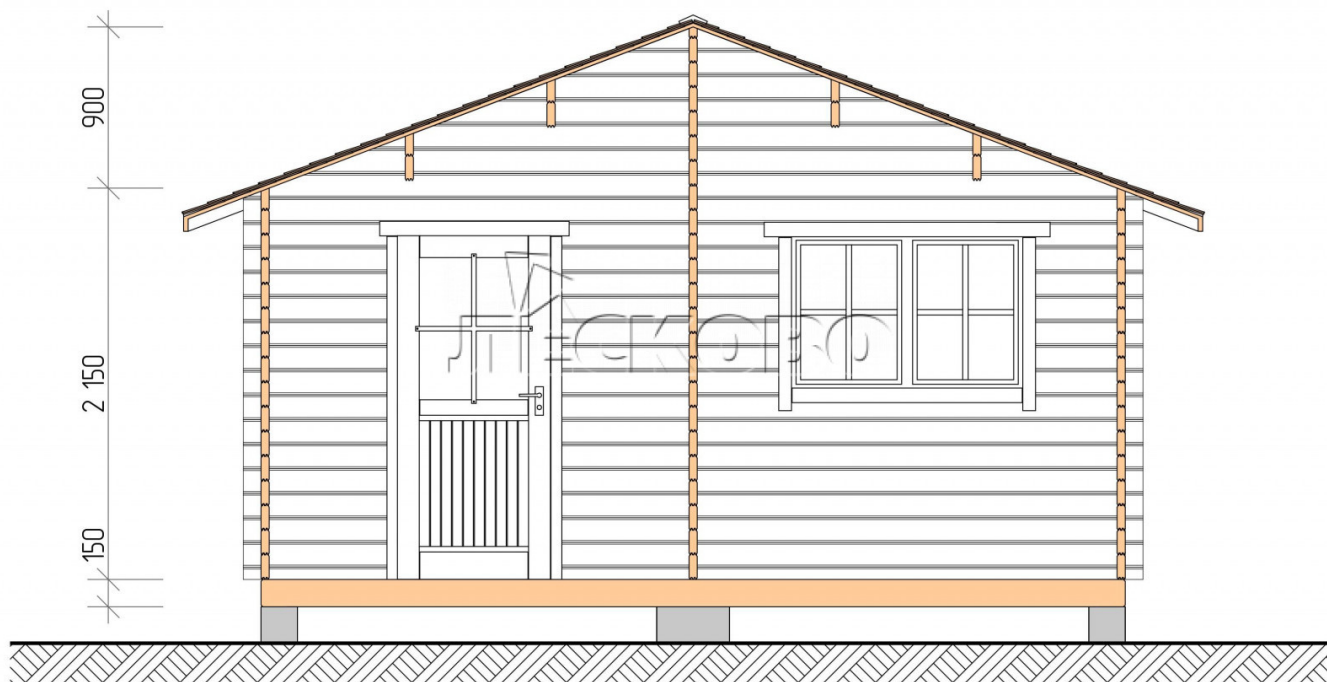

Outdoor sauna "BL" series 5×5

Project Dimensions

5 × 5 / 22.1 m²

Full house set

4,007 €

Timber

45 MM

65 MM
+ 929 €

Project planning

5 000

5 000

7,75
M²

3,57
M²

10,03
M²

Разрез

House Kit

- Wall kit: 44 × 145 mm mini-chamber drying chamber with bowls for the project. The material of the tree is spruce, pine (GOST 8486). Humidity 12-14%. The height of the walls is 2.16 m.;
- Logs, lower harness: board 45 × 145 mm chamber drying 10-12%;
- Floors: floorboard 35 mm., Chamber drying;
- Ceiling: imitation of a bar 20 × 135 mm, Chamber drying;
- Wooden windows, glass 4 mm, Single. Treatment with a colorless antiseptic. Hardware;