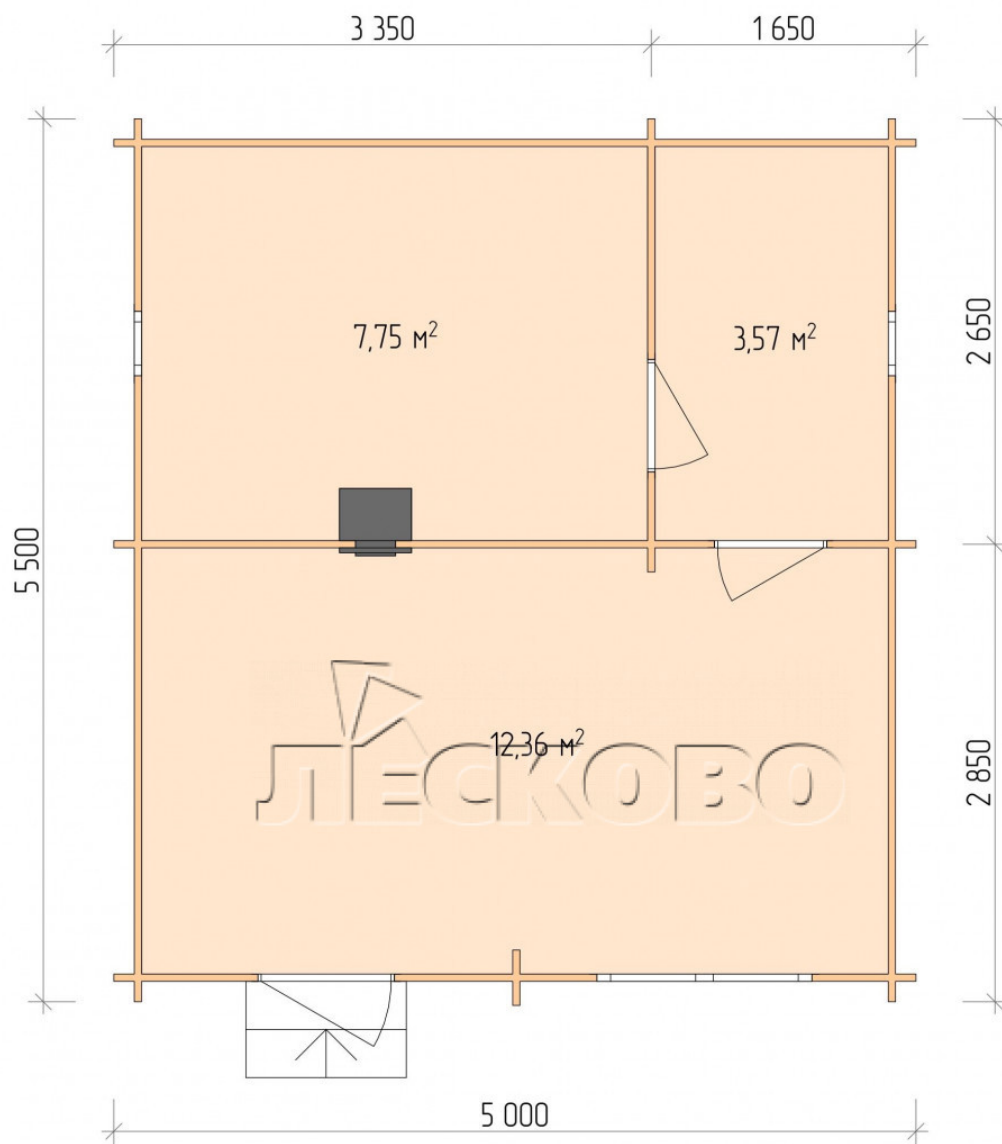

Outdoor sauna "BL" series 5×5.5

Project Dimensions

5 × 5.5 / 24.5 m²

Full house set

4,460 €

Timber

45 MM

65 MM
+ 1,023 €

Project planning

5 000

5 500

Разрез

House Kit

- Wall kit: 44 × 145 mm mini-chamber drying chamber with bowls for the project. The material of the tree is spruce, pine (GOST 8486). Humidity 12-14%. The height of the walls is 2.16 m.;
- Logs, lower harness: board 45 × 145 mm chamber drying 10-12%;
- Floors: floorboard 35 mm., Chamber drying;
- Ceiling: imitation of a bar 20 × 135 mm, Chamber drying;
- Wooden windows, glass 4 mm, Single. Treatment with a colorless antiseptic. Hardware;

0.40×0.38 м.2 шт.

1.34×0.91 м.1 шт.

- Wooden doors;

0.84×1.885 м.
bath.2 шт.

0.84×1.885 м.
glass.1 шт.

7. Platbands: dry planed board 20 × 100 mm;

8. Roof: shingles;

9. Skirting board 35 mm.