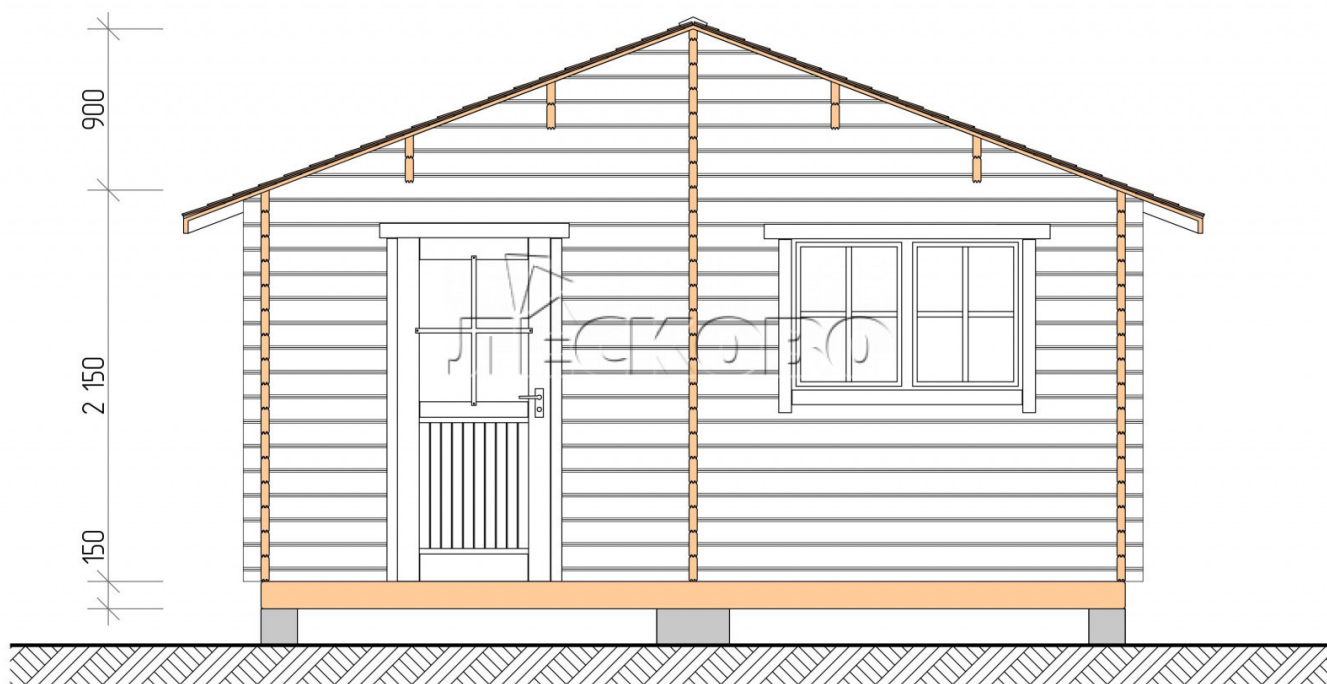

Outdoor sauna "BL" series 5×5.5

Project Dimensions

5 × 5.5 / 24.5 m²

Full house set

4,460 €

Timber

45 MM

65 MM
+ 1,023 €

Project planning

5 000

5 500

Разрез

House Kit

- Wall kit: 44 × 145 mm mini-chamber drying chamber with bowls for the project. The material of the tree is spruce, pine (GOST 8486). Humidity 12-14%. The height of the walls is 2.16 m.;
- Logs, lower harness: board 45 × 145 mm chamber drying 10-12%;
- Floors: floorboard 35 mm., Chamber drying;
- Ceiling: imitation of a bar 20 × 135 mm, Chamber drying;
- Wooden windows, glass 4 mm, Single. Treatment with a colorless antiseptic. Hardware;

0.40×0.38 м.2 шт.

1.34×0.91 м.1 шт.

- Wooden doors;

0.84×1.885 м.
bath.2 шт.

0.84×1.885 м.
glass.1 шт.

7. Platbands: dry planed board 20 × 100 mm;

8. Roof: shingles;

9. Skirting board 35 mm.