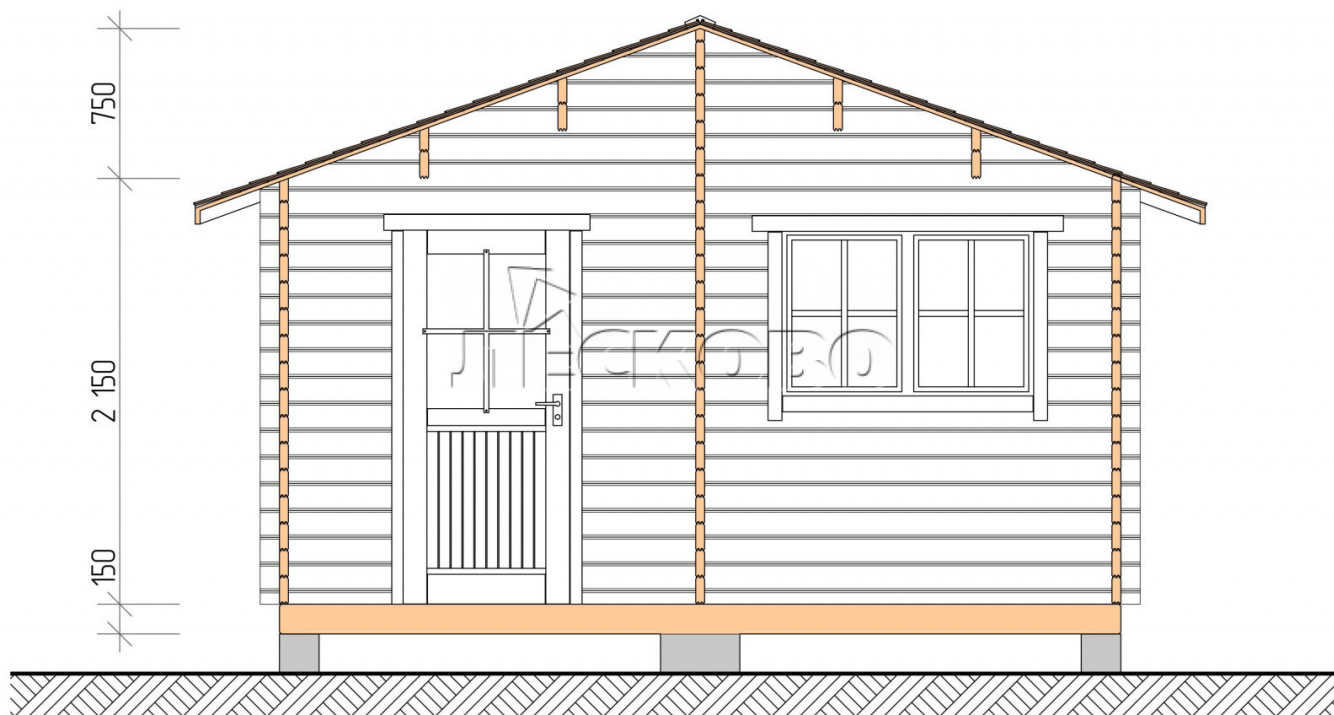

Outdoor sauna "BL" series 4.5×6

Project Dimensions

4.5 × 6 / 24 m²

Full house set

5,650 €

Timber

45 MM

65 MM
+ 1,294 €

Project planning

Разрез

House Kit

- Wall kit: 44 × 145 mm mini-chamber drying chamber with bowls for the project. The material of the tree is spruce, pine (GOST 8486). Humidity 12-14%. The height of the walls is 2.16 m.;
- Logs, lower harness: board 45 × 145 mm chamber drying 10-12%;
- Floors: floorboard 35 mm., Chamber drying;
- Ceiling: imitation of a bar 20 × 135 mm, Chamber drying;
- Wooden windows, glass 4 mm, Single. Treatment with a colorless antiseptic. Hardware;

0.40×0.38 м.2 шт.

1.34×0.91 м.1 шт.

- Wooden doors;

0.84×1.885 м.
bath.2 шт.

0.84×1.885 м.
glass.1 шт.

7. Platbands: dry planed board 20 × 100 mm;

8. Roof: shingles;

9. Skirting board 35 mm.