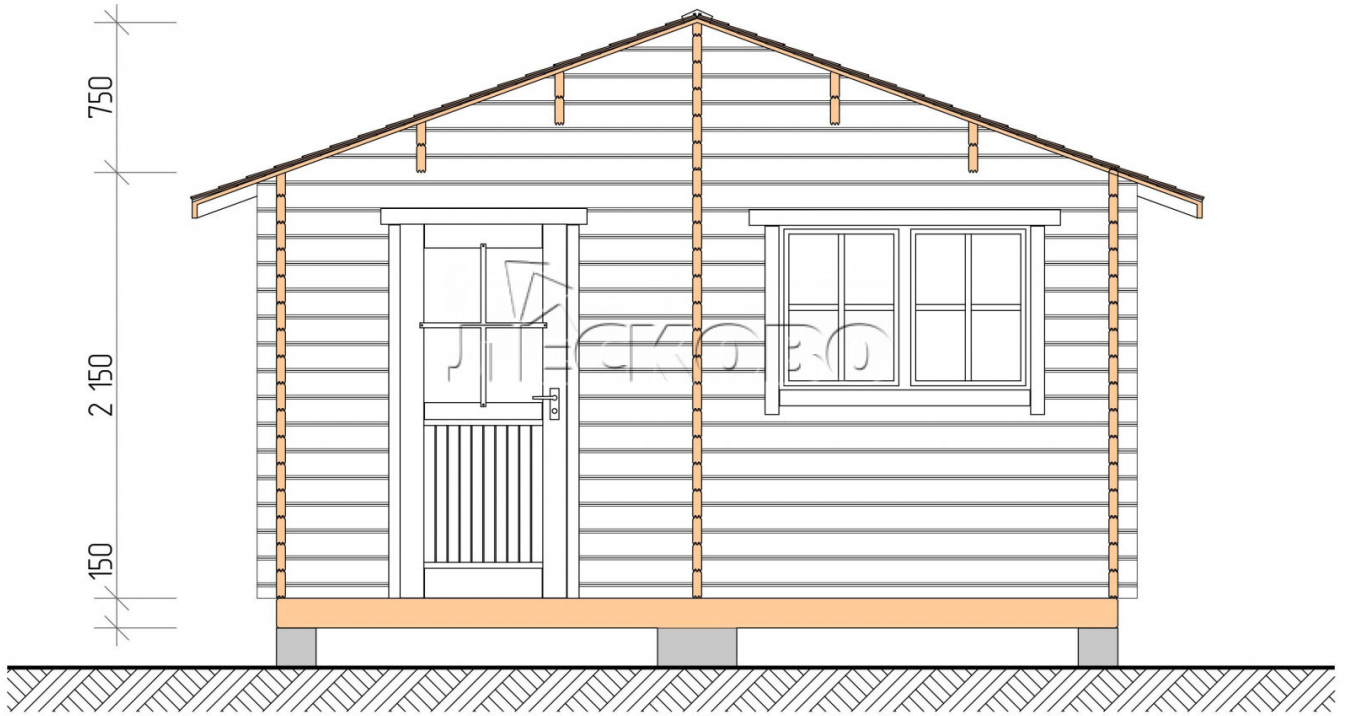

Outdoor sauna "BL" series 4.5×6

Project Dimensions

4.5 × 6 / 24 m²

Full house set

4,525 €

Timber

45 MM

65 MM
+ 1,039 €

Project planning

Разрез

House Kit

- Wall kit: 44 × 145 mm mini-chamber drying chamber with bowls for the project. The material of the tree is spruce, pine (GOST 8486). Humidity 12-14%. The height of the walls is 2.16 m.;
- Logs, lower harness: board 45 × 145 mm chamber drying 10-12%;
- Floors: floorboard 35 mm., Chamber drying;
- Ceiling: imitation of a bar 20 × 135 mm, Chamber drying;
- Wooden windows, glass 4 mm, Single. Treatment with a colorless antiseptic. Hardware;

0.40×0.38 м.2 шт.

1.34×0.91 м.1 шт.

- Wooden doors;

0.84×1.885 м.
bath.2 шт.

0.84×1.885 м.
glass.1 шт.

7. Platbands: dry planed board 20 × 100 mm;

8. Roof: shingles;

9. Skirting board 35 mm.