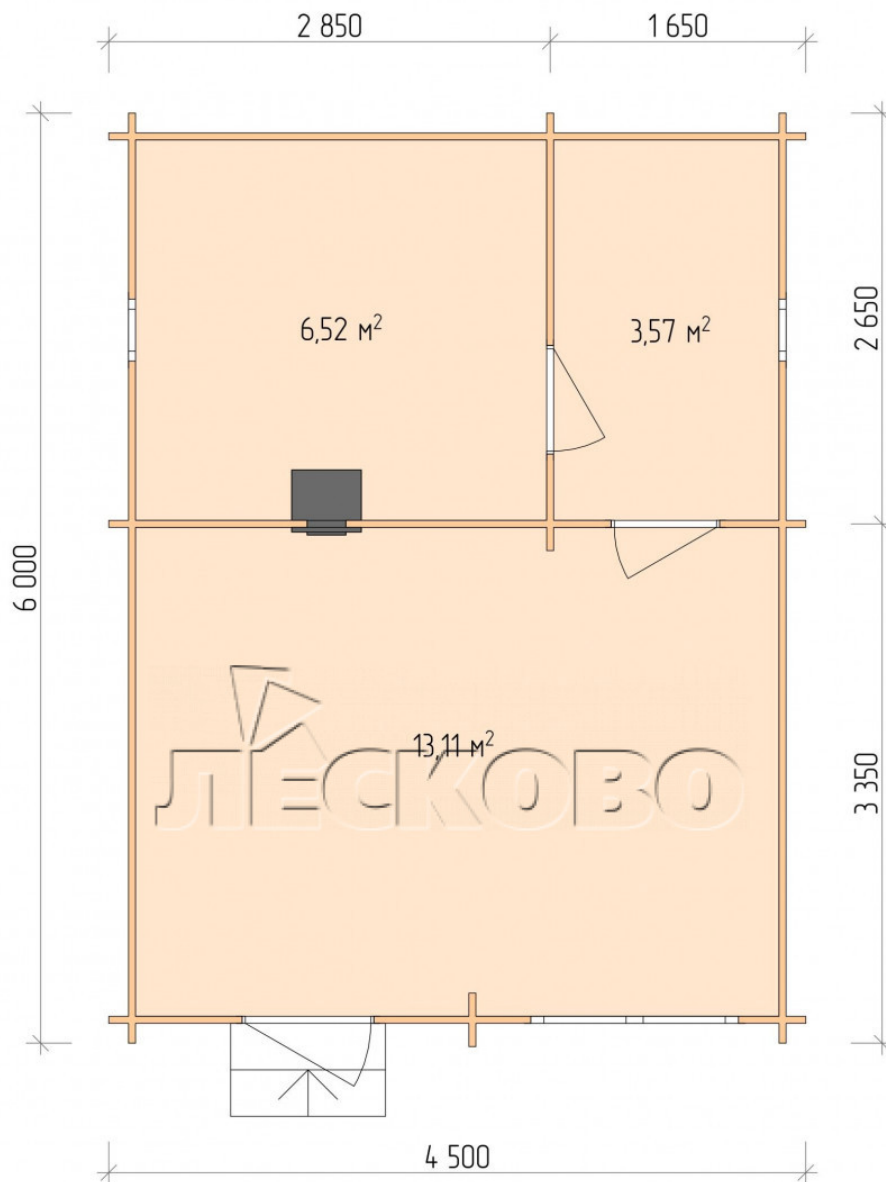

Outdoor sauna "BL" series 4.5×6

Project Dimensions

4.5 × 6 / 24 m²

Full house set

4,525 €

Timber

45 MM

65 MM
+ 1,039 €

Project planning

Разрез

House Kit

- Wall kit: 44 × 145 mm mini-chamber drying chamber with bowls for the project. The material of the tree is spruce, pine (GOST 8486). Humidity 12-14%. The height of the walls is 2.16 m.;
- Logs, lower harness: board 45 × 145 mm chamber drying 10-12%;
- Floors: floorboard 35 mm., Chamber drying;
- Ceiling: imitation of a bar 20 × 135 mm, Chamber drying;
- Wooden windows, glass 4 mm, Single. Treatment with a colorless antiseptic. Hardware;

0.40×0.38 м.2 шт.

1.34×0.91 м.1 шт.

- Wooden doors;

0.84×1.885 м.
bath.2 шт.

0.84×1.885 м.
glass.1 шт.

7. Platbands: dry planed board 20 × 100 mm;

8. Roof: shingles;

9. Skirting board 35 mm.