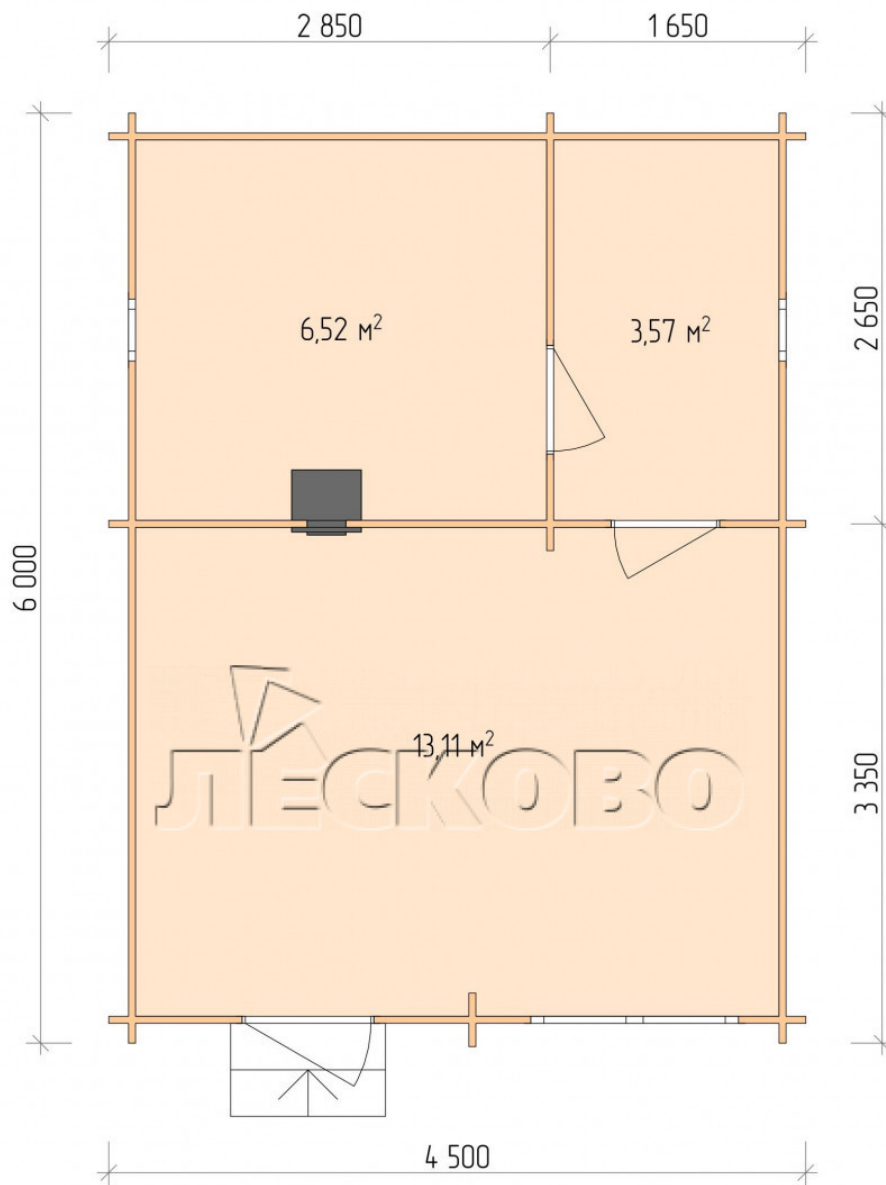

Outdoor sauna "BL" series 4.5×6

Project Dimensions

4.5 × 6 / 24 m²

Full house set

5,650 €

Timber

45 MM

65 MM
+ 1,294 €

Project planning

Разрез

House Kit

- Wall kit: 44 × 145 mm mini-chamber drying chamber with bowls for the project. The material of the tree is spruce, pine (GOST 8486). Humidity 12-14%. The height of the walls is 2.16 m.;
- Logs, lower harness: board 45 × 145 mm chamber drying 10-12%;
- Floors: floorboard 35 mm., Chamber drying;
- Ceiling: imitation of a bar 20 × 135 mm, Chamber drying;
- Wooden windows, glass 4 mm, Single. Treatment with a colorless antiseptic. Hardware;

0.40×0.38 м.2 шт.

1.34×0.91 м.1 шт.

- Wooden doors;

0.84×1.885 м.
bath.2 шт.

0.84×1.885 м.
glass.1 шт.

7. Platbands: dry planed board 20 × 100 mm;

8. Roof: shingles;

9. Skirting board 35 mm.